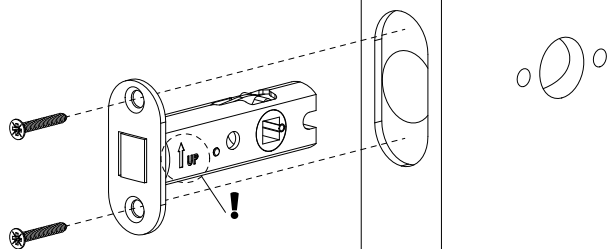

Instalação / Installation / Instalación

Porta/ Door/ Puerta