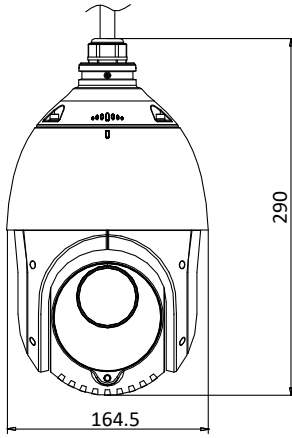

Order Model

DS-2DE4225IW, 12 VDC & PoE+ (802.3at, class4)

Dimensions

Unit: mm