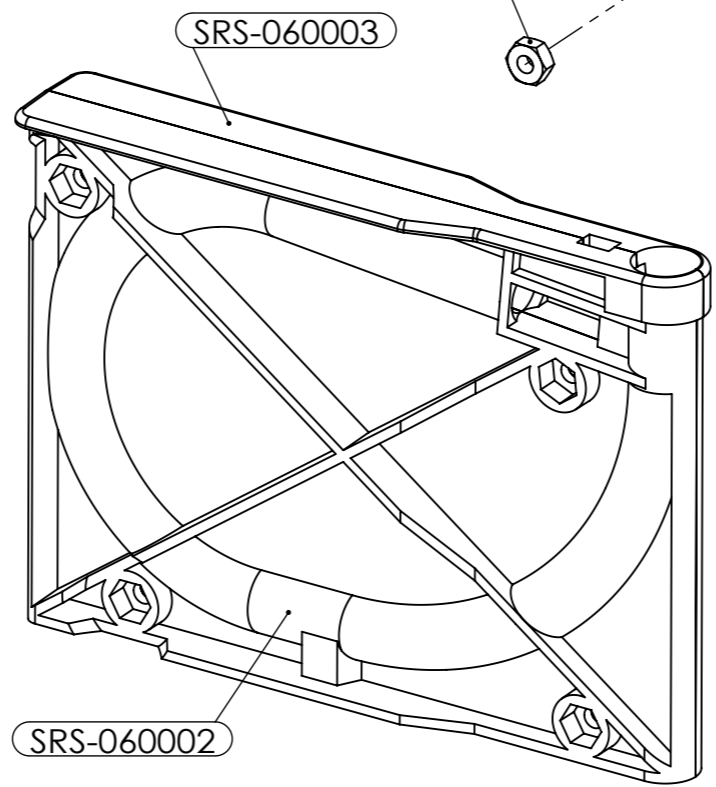

SRS-060002