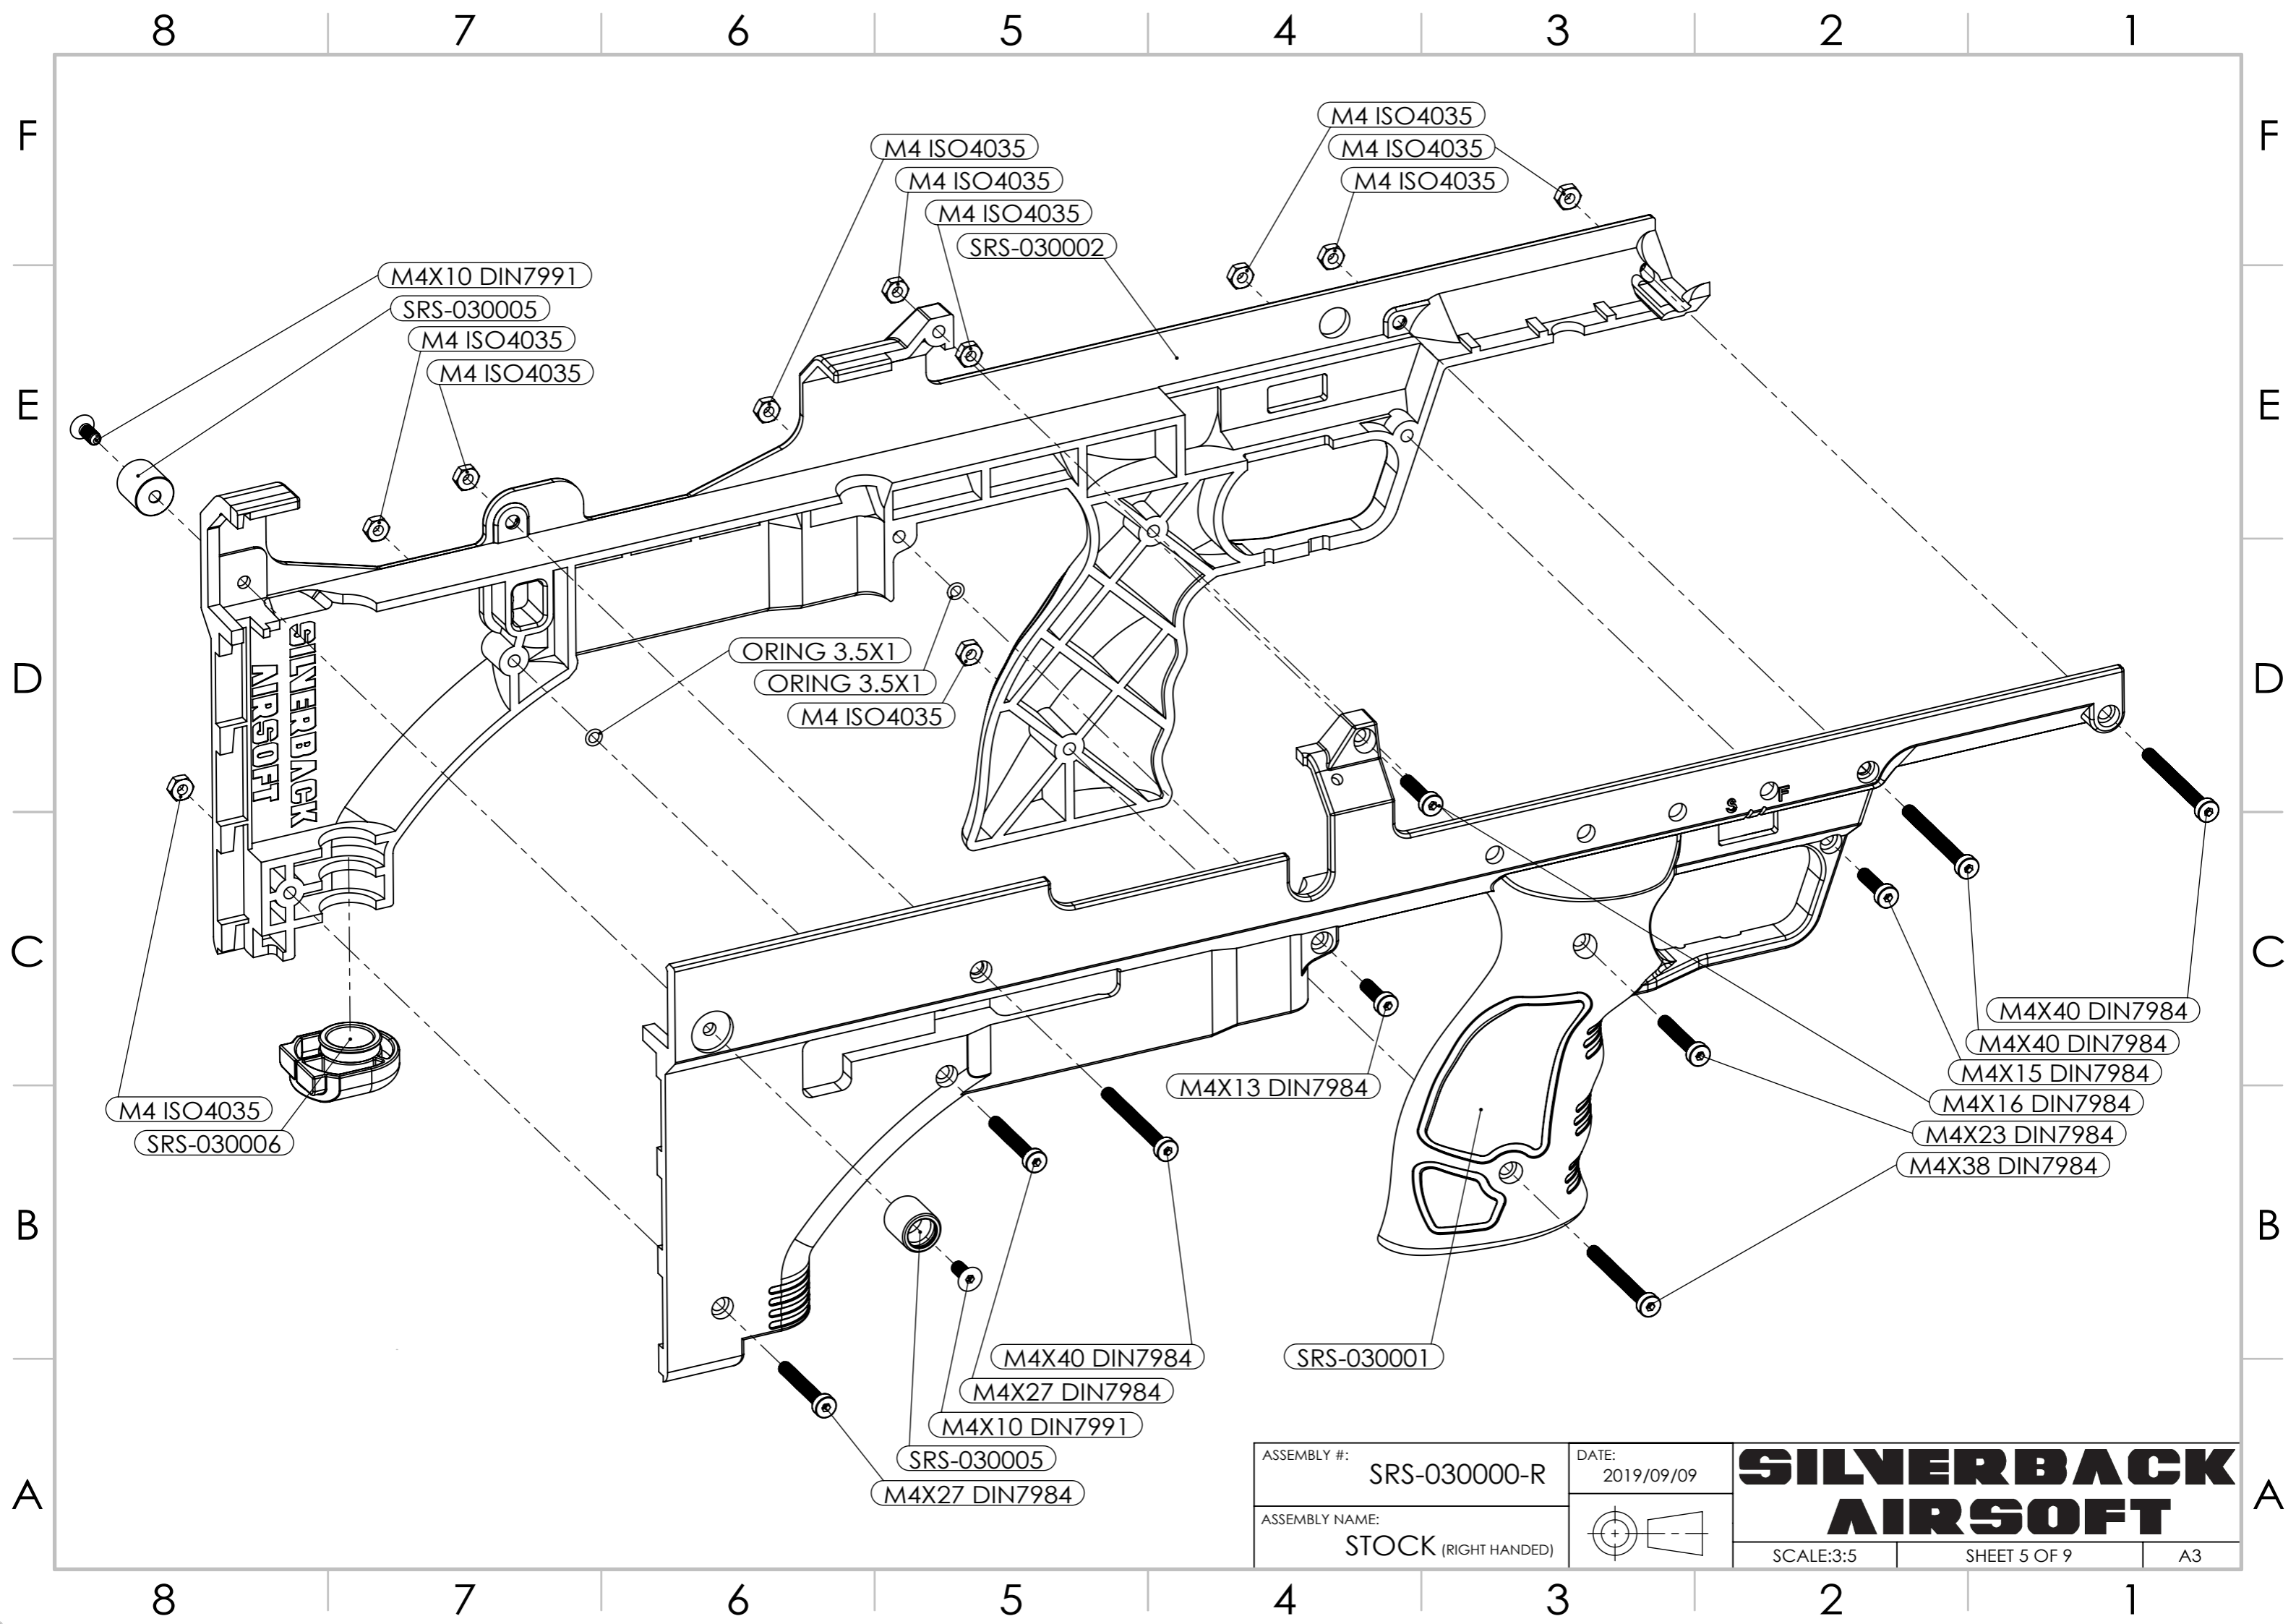

M4 ISO4035
SRS-030006

M4X10 DIN7991
SRS-030005
M4 ISO4035
M4 ISO4035

ORING 3.5X1
ORING 3.5X1
M4 ISO4035

M4 ISO4035
M4 ISO4035
M4 ISO4035
SRS-030002

M4 ISO4035
M4 ISO4035
M4 ISO4035

M4X13 DIN7984

M4X40 DIN7984
M4X40 DIN7984
M4X15 DIN7984
M4X16 DIN7984
M4X23 DIN7984
M4X38 DIN7984

SRS-030005
M4X27 DIN7984
M4X10 DIN7991
M4X40 DIN7984
M4X27 DIN7984

SRS-030001

ASSEMBLY #:	SRS-030000-R	DATE:	2019/09/09
ASSEMBLY NAME:	STOCK (RIGHT HANDED)		

SILVERBACK AIRSOFT

SCALE:3:5   SHEET 5 OF 9   A3