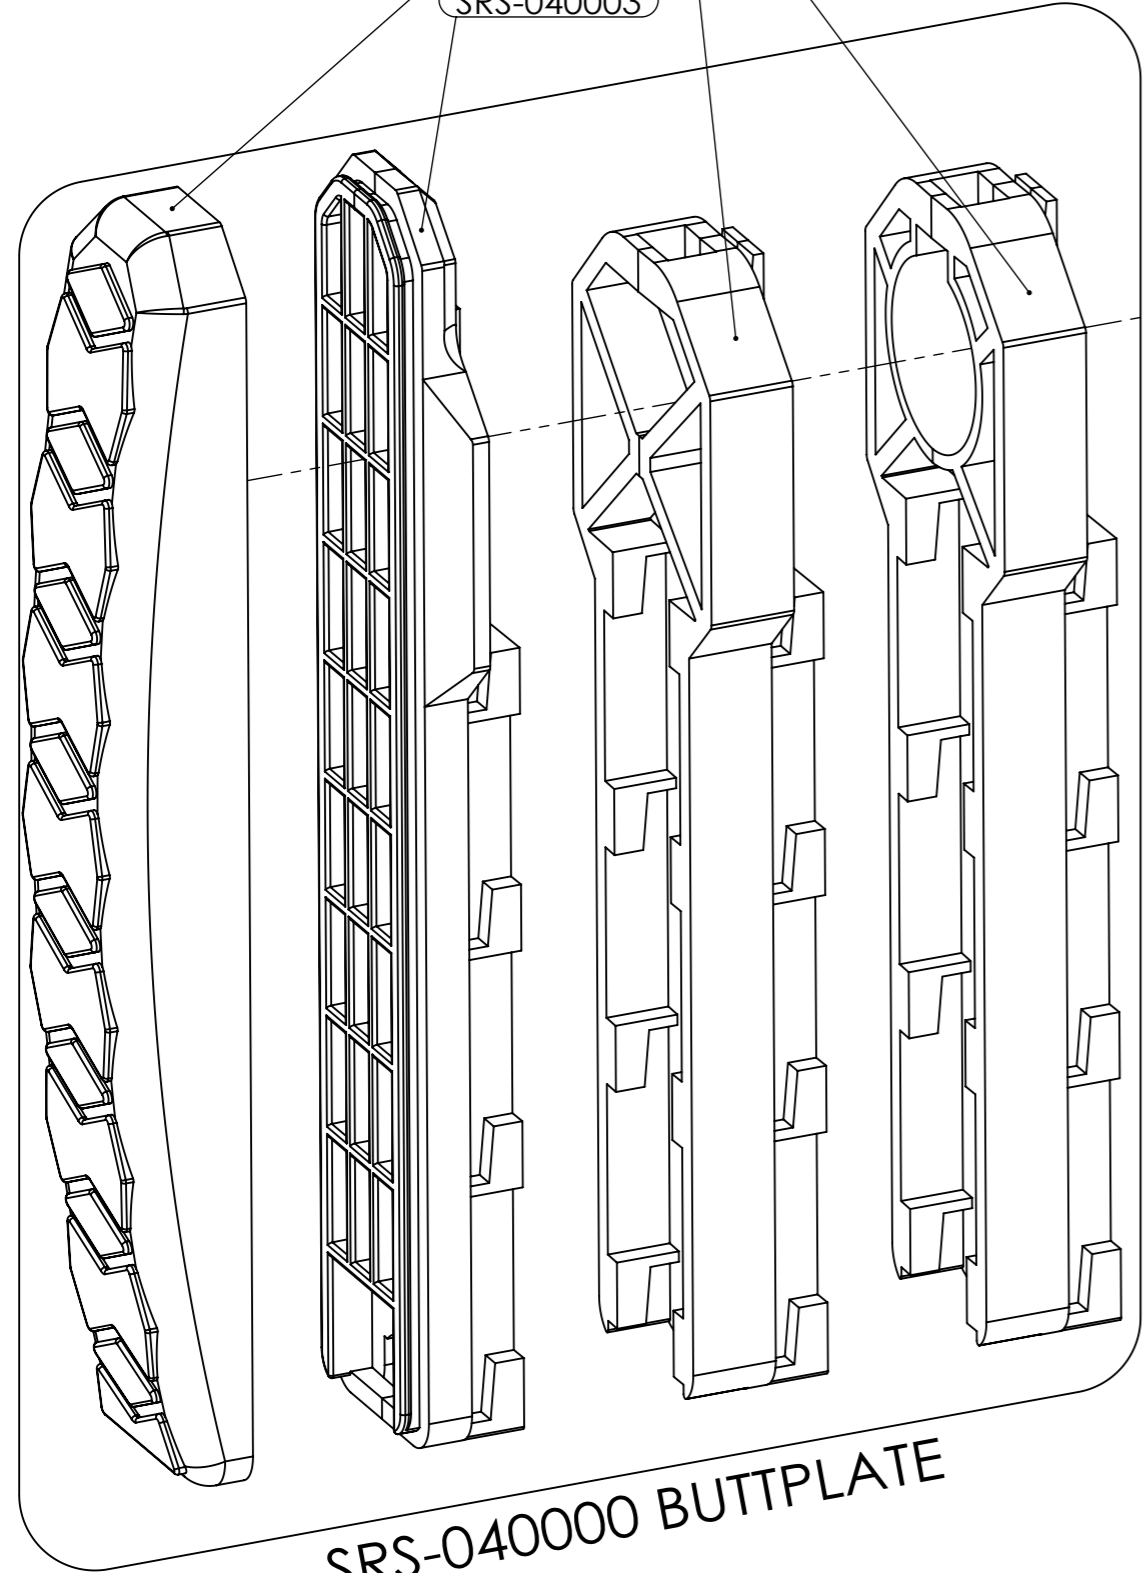

8

7

6

5

4

3

2

1

F

F

E

E

D

D

C

C

B

B

A

A

- SRS-040001
- SRS-040002
- SRS-040004
- SRS-040003