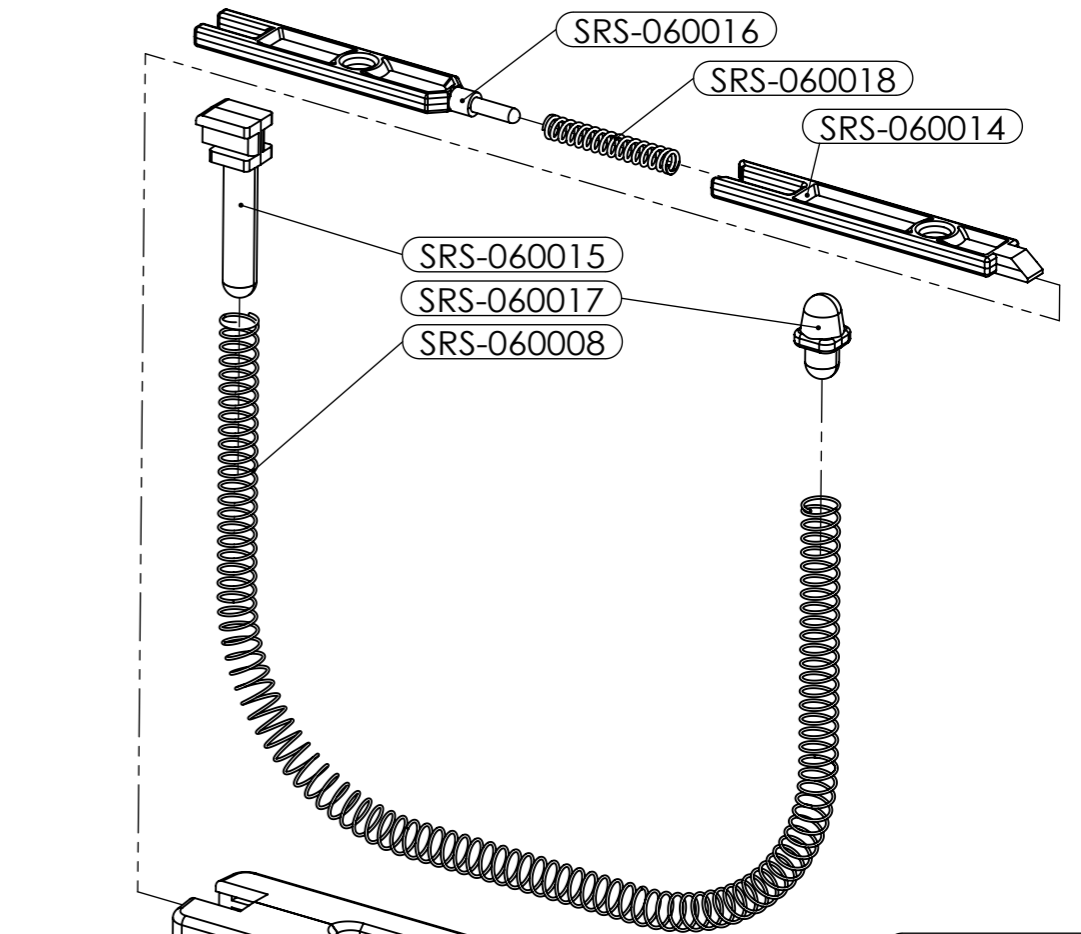

SRS-060015
SRS-060017
SRS-060008

SRS-060013
SRS-060012
SRS-060012
+ SRS-060013
+ SRS-060019
- SRS-062100