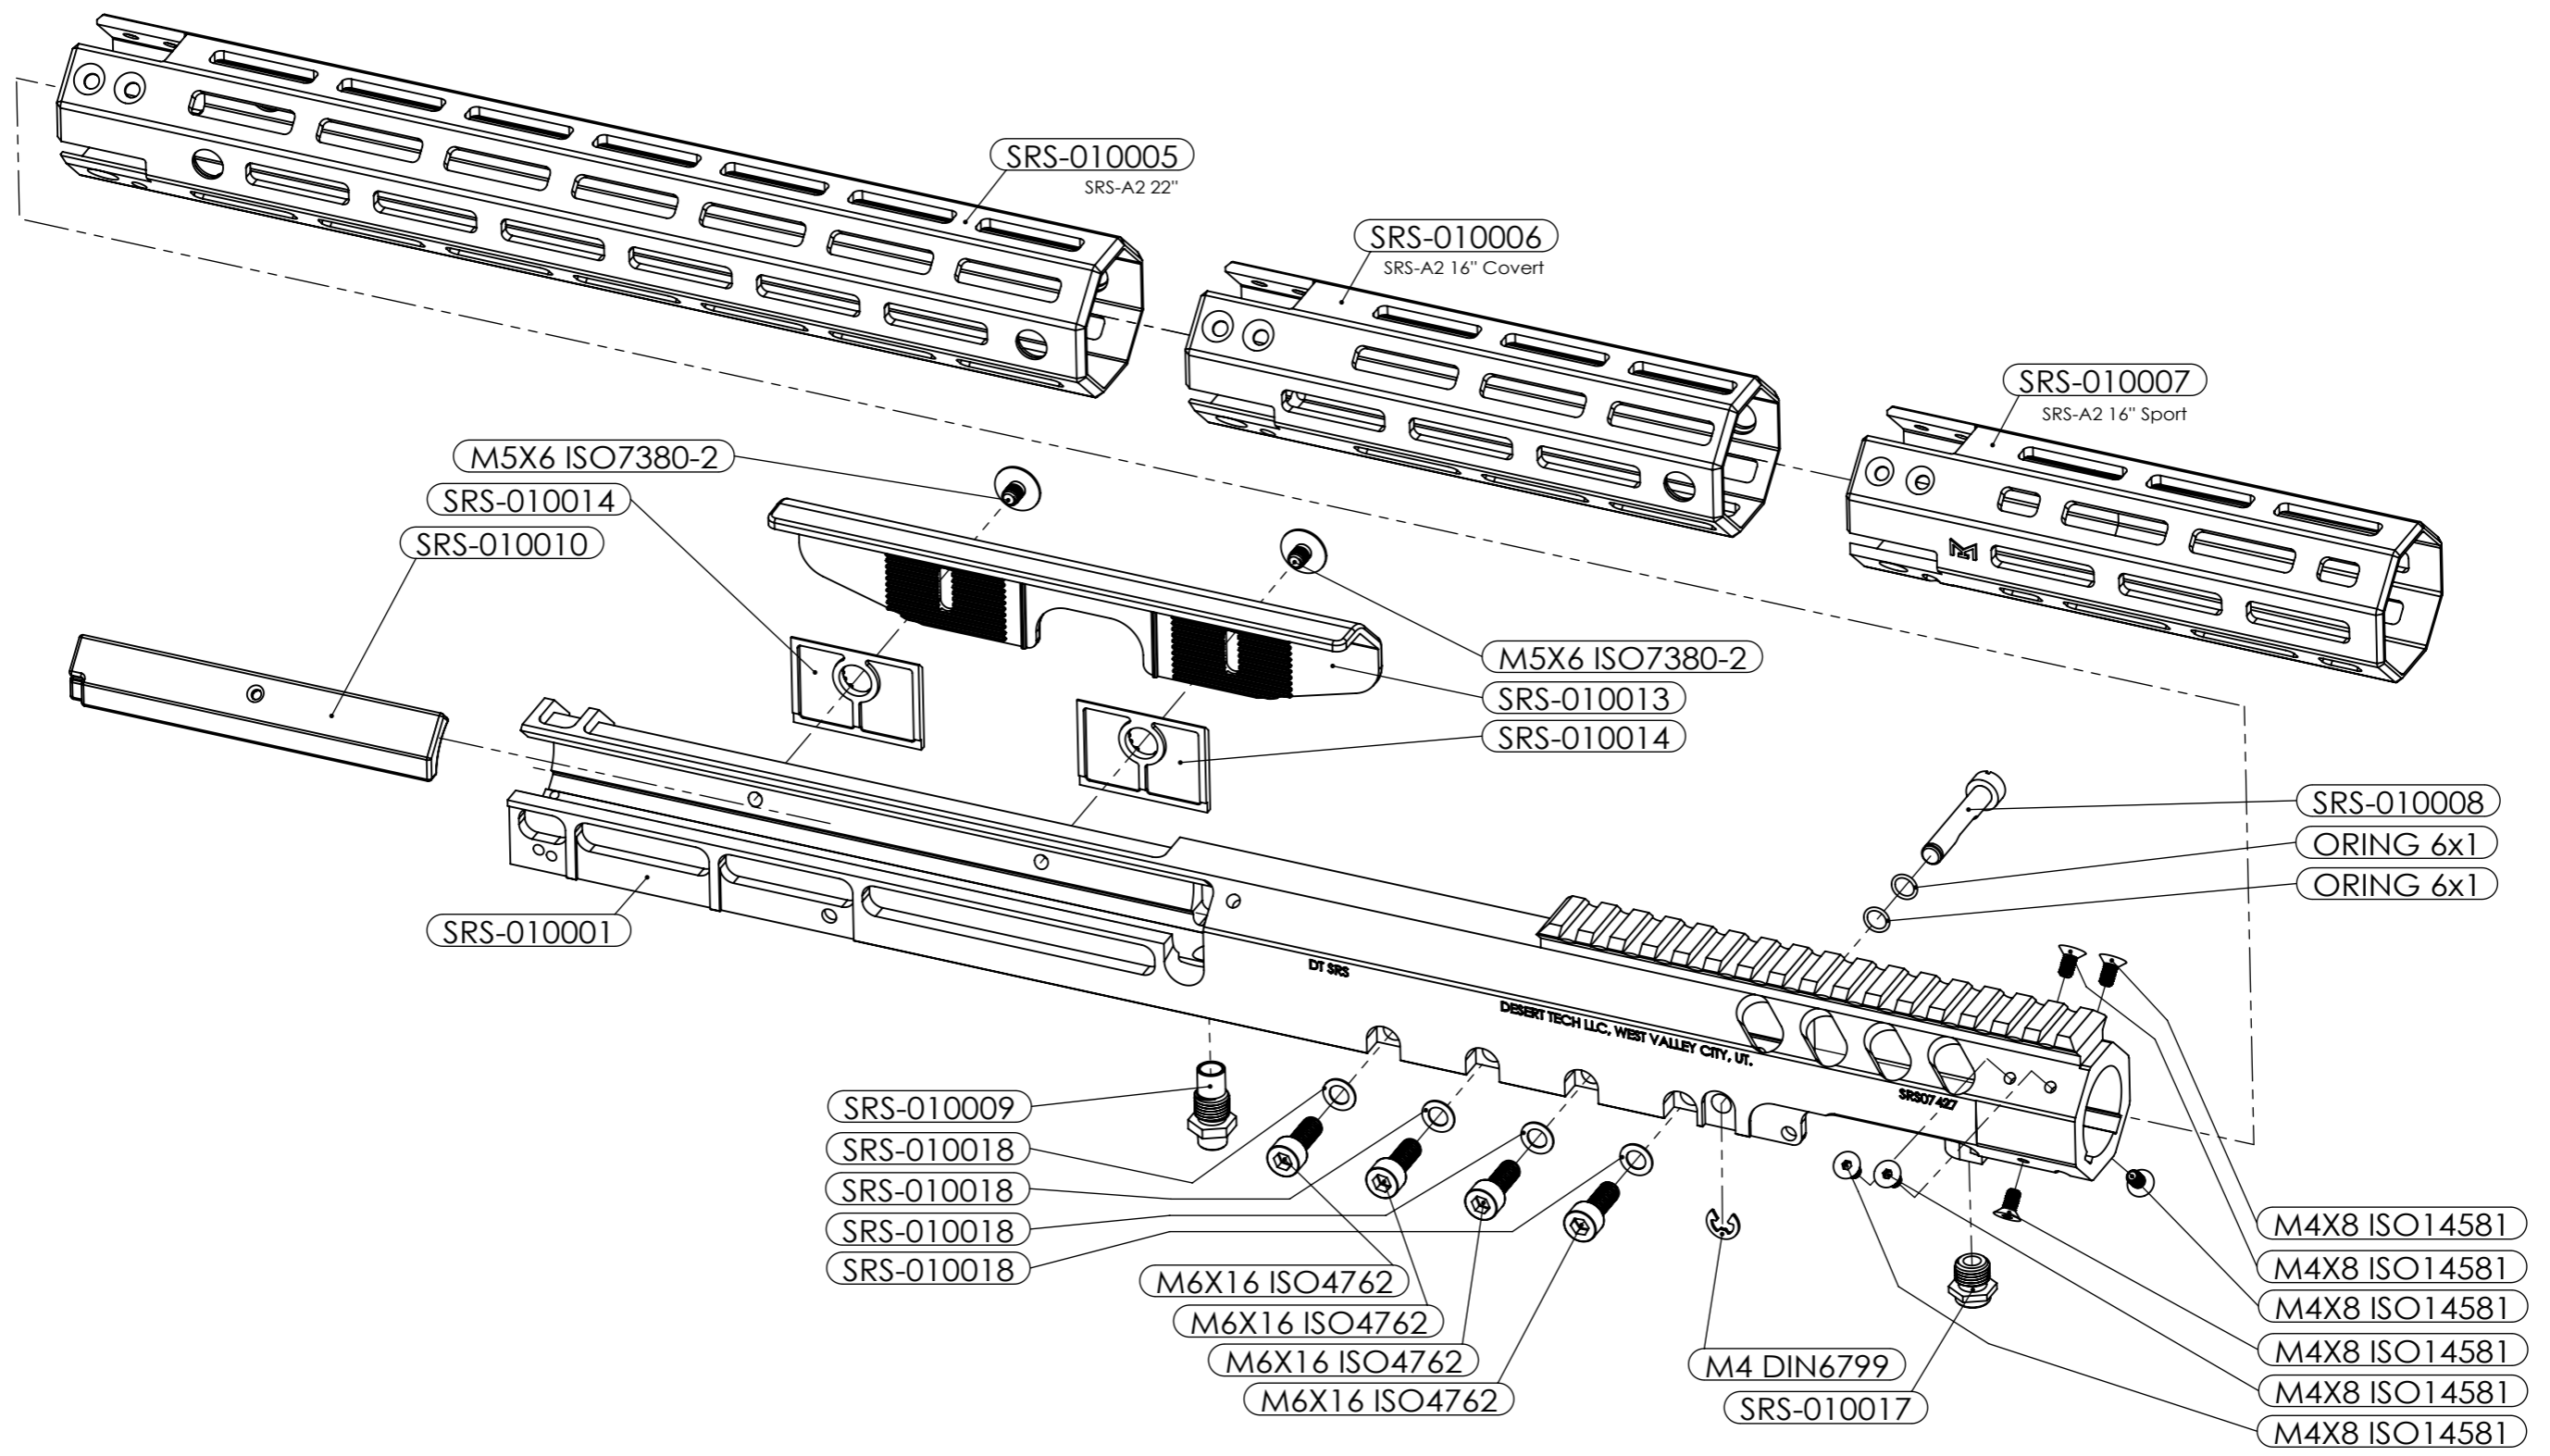

# SRS-A2

MODEL REPRESENTED:  
SRS-A2, 22", RIGHT HANDED

ASSEMBLY	SHEET
SRS-010000-R	2
SRS-010000-L	3
SRS-020000	4
SRS-030000-R	5
SRS-030000-L	6
SRS-040000	7
SRS-050000	7
SRS-070000	7
SRS-080000	7
SRS-090000	8
SRS-100000	8
SRS-061000	9
SRS-062000	9

ASSEMBLY #:	SRS-000000	DATE:	2019/09/04	<b>SILVERBACK AIRSOFT</b>
ASSEMBLY NAME:	SRS-A2			
		SCALE:2:5	SHEET 1 OF 9	A3

8 7 6 5 4 3 2 1

F  
E  
D  
C  
B  
A

F  
E  
D  
C  
B  
A

ASSEMBLY #: <b>SRS-010000-R</b>	DATE: 2019/09/05	<b>SILVERBACK AIRSOFT</b>
ASSEMBLY NAME: <b>CHASSIS (RIGHT HANDED)</b>		
SCALE: 1:2		SHEET 2 OF 9
		A3

M4X13 DIN7984

M4X40 DIN7984  
M4X40 DIN7984  
M4X15 DIN7984  
M4X16 DIN7984  
M4X23 DIN7984  
M4X38 DIN7984

SRS-030005  
M4X27 DIN7984  
M4X10 DIN7991  
M4X40 DIN7984  
M4X27 DIN7984

SRS-030001

ASSEMBLY #:	SRS-030000-R	DATE:	2019/09/09
ASSEMBLY NAME:	STOCK (RIGHT HANDED)		

- ORING 23X1
- SRS-050003
- For left handed models SRS-050002
- For right handed models SRS-050001
- SRS-050004

ASSEMBLY #:  
SRS-040000 / SRS-050000  
SRS-070000 / SRS-080000

ASSEMBLY NAME:  
BUTTPLATE / BOLT  
PISTON / SPRING GUIDE