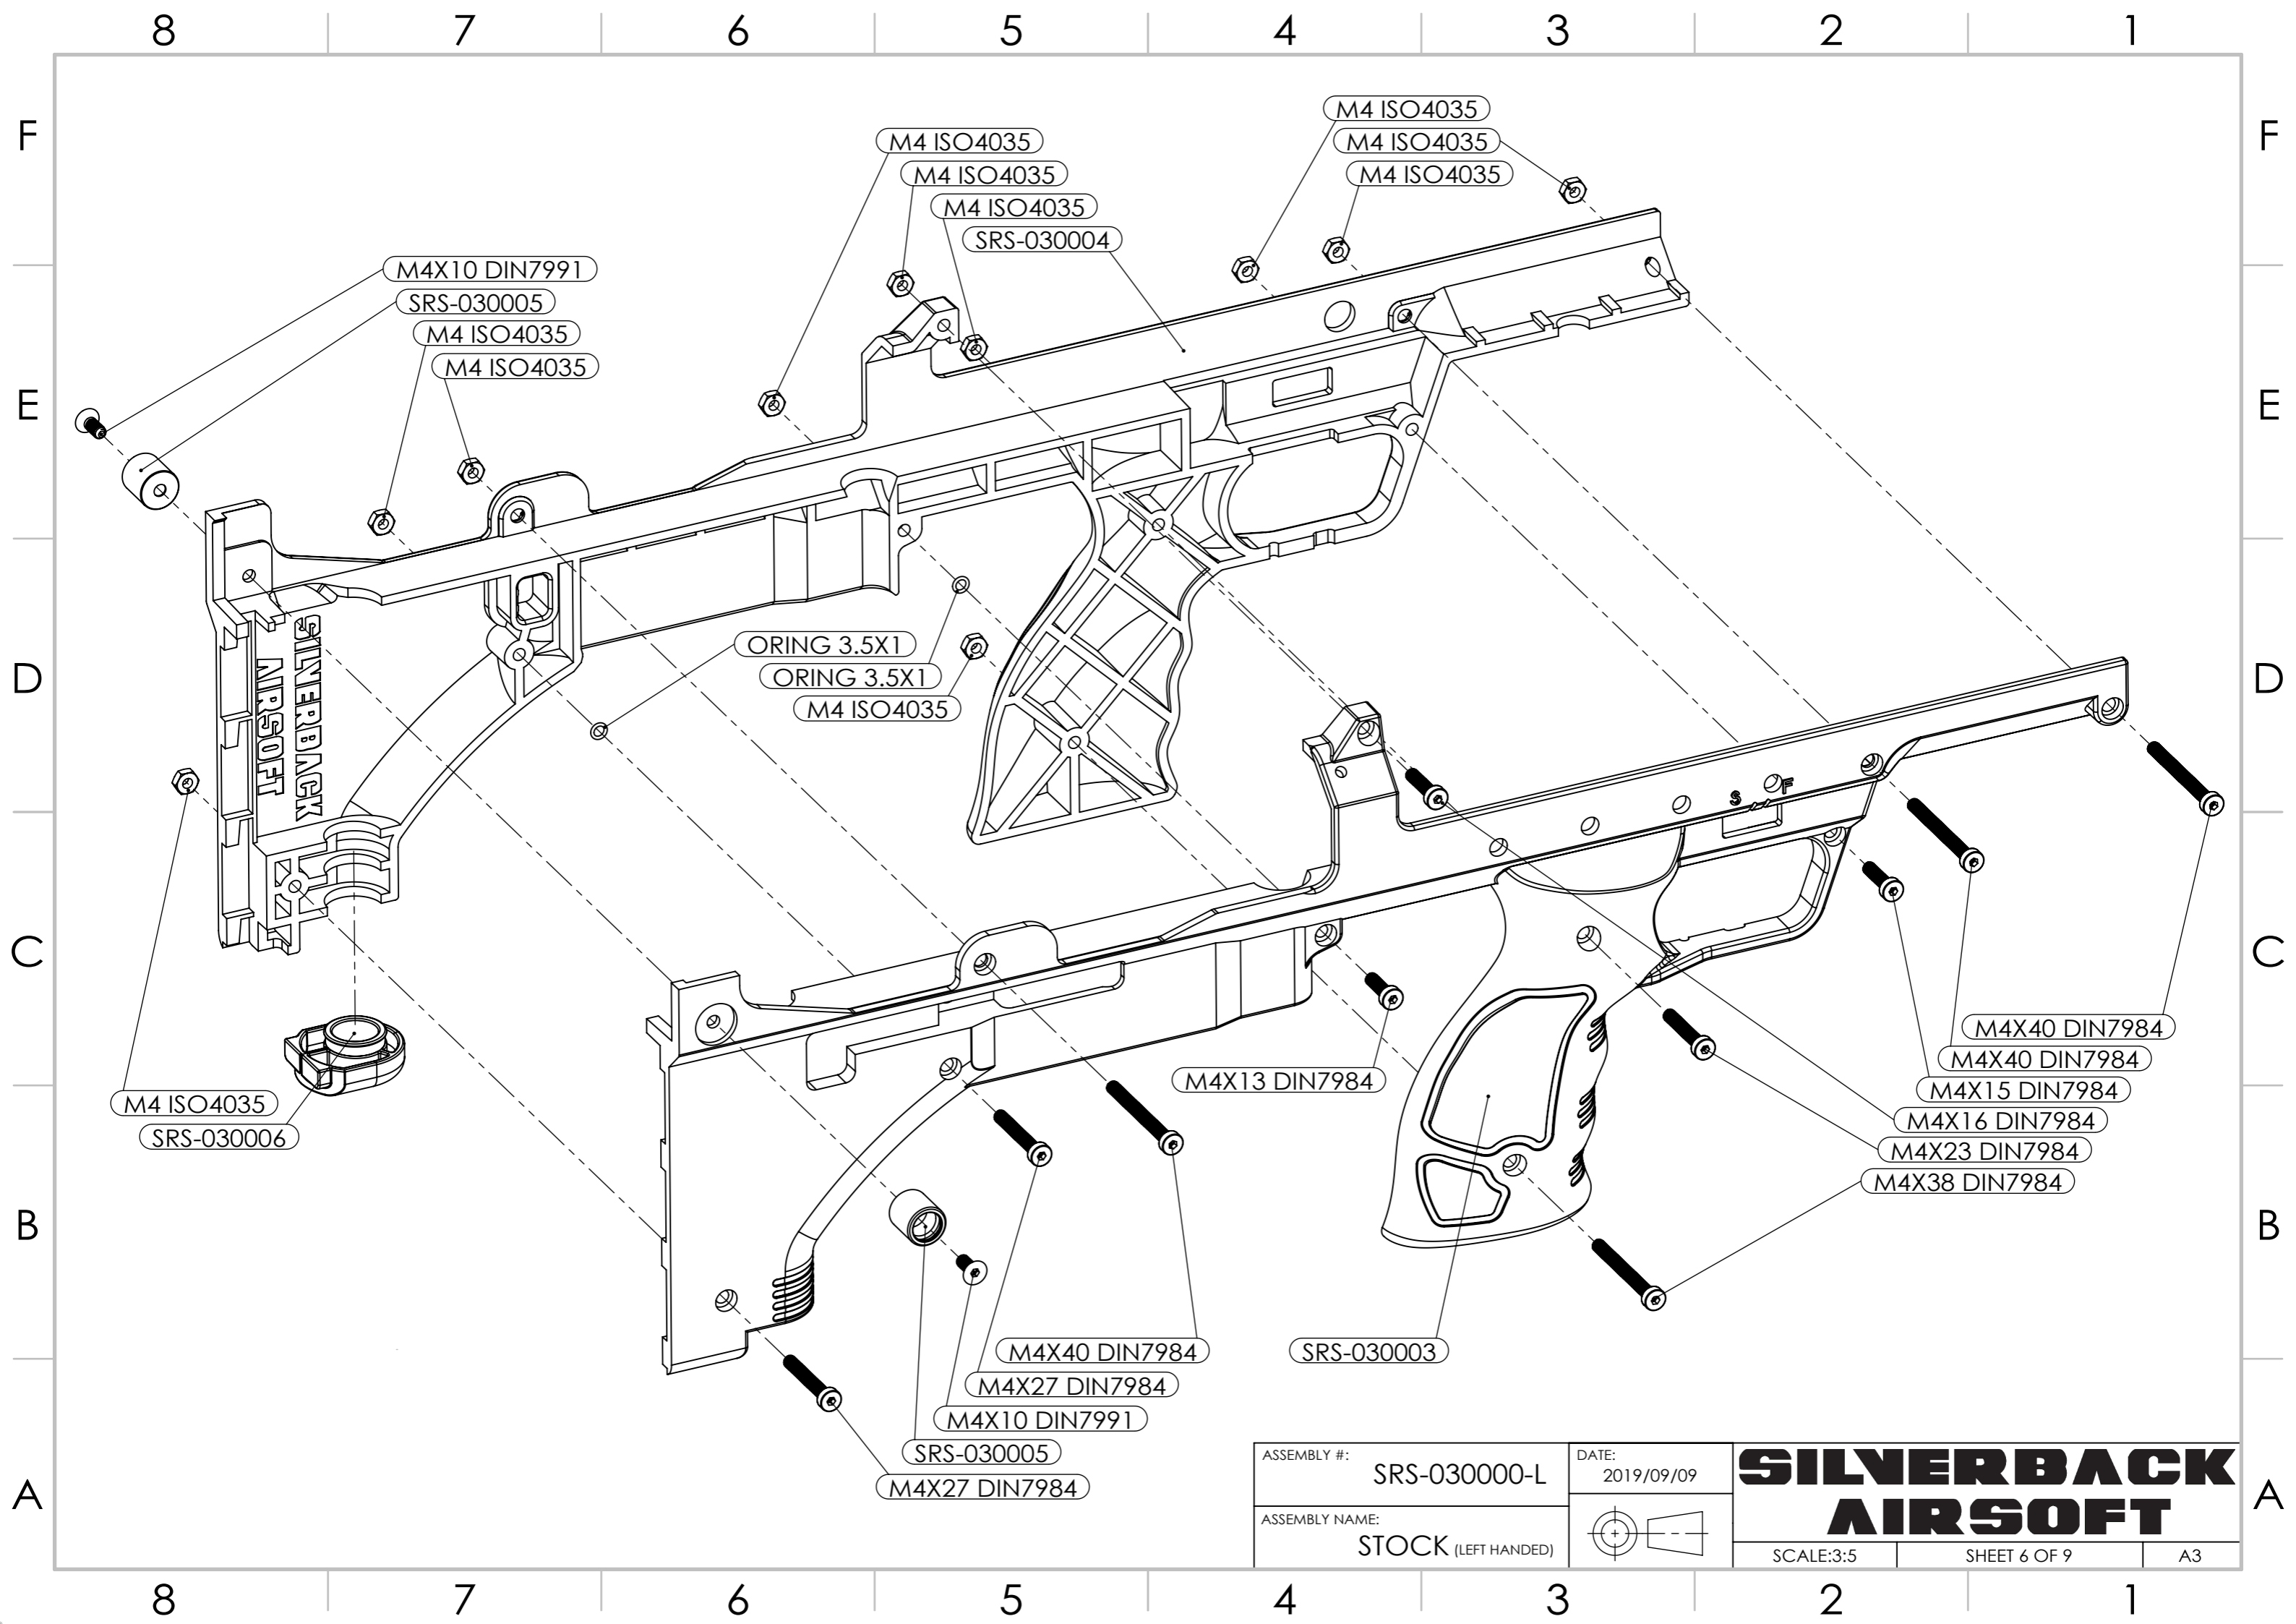

ASSEMBLY #: SRS-030000-L
ASSEMBLY NAME: STOCK (LEFT HANDED)

DATE: 2019/09/09

SILVERBACK AIRSOFT
SCALE:3:5 SHEET 6 OF 9 A3