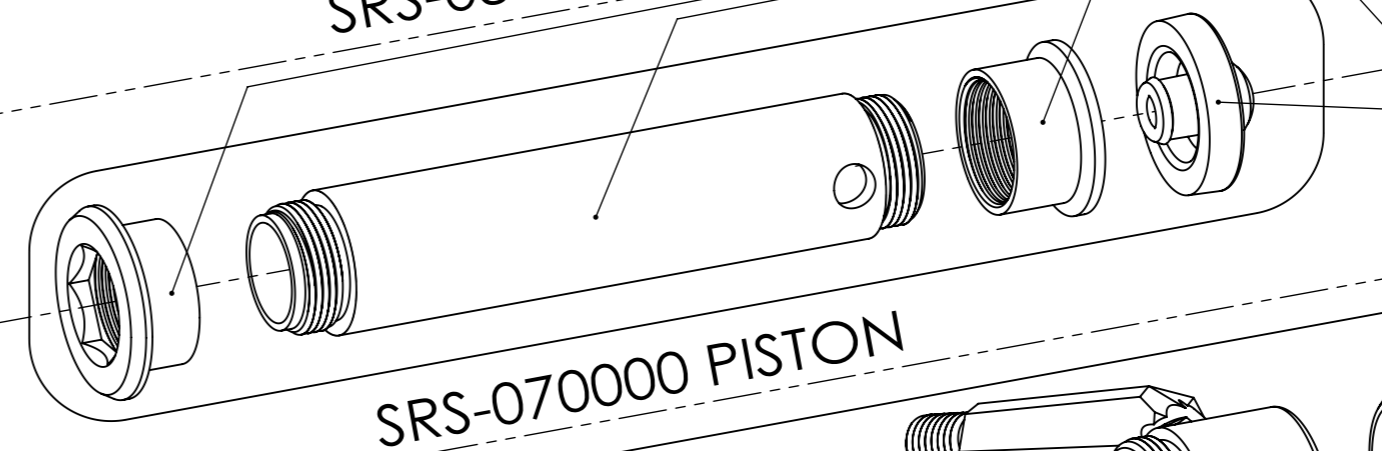

- ORING 23X1
- SRS-050003
- For left handed models SRS-050002
- For right handed models SRS-050001
- SRS-050004

ASSEMBLY #:  
SRS-040000 / SRS-050000  
SRS-070000 / SRS-080000

ASSEMBLY NAME:  
BUTTPLATE / BOLT  
PISTON / SPRING GUIDE