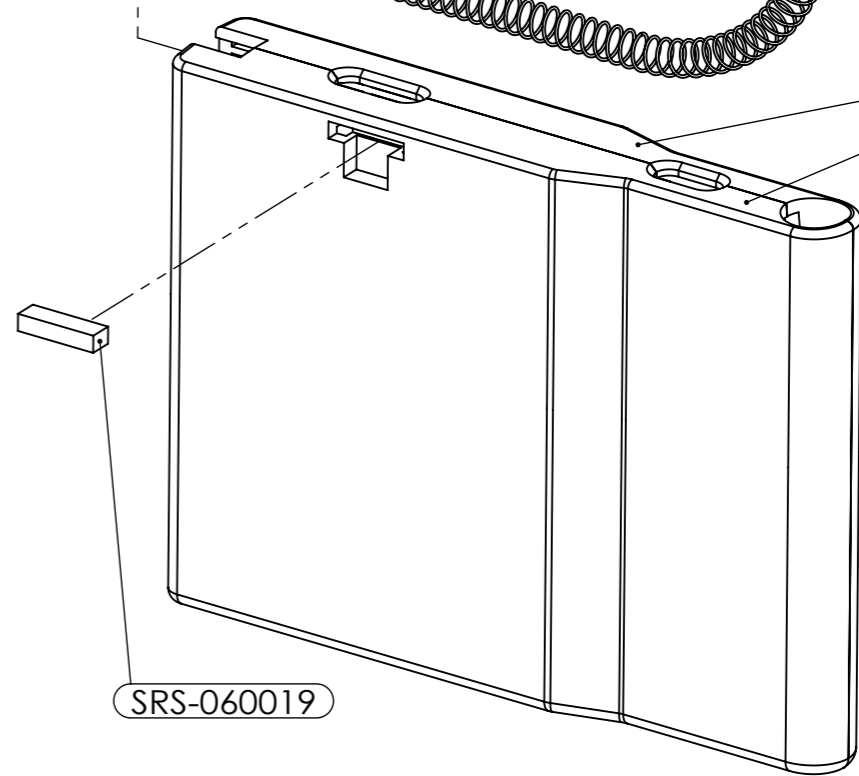

SRS-060019

SRS-061000 METAL MAGAZINE

SRS-062000 SPORT MAGAZINE

ASSEMBLY #: SRS-061000 / SRS-062000	DATE: 2020/01/08	SILVERBACK AIRSOFT
ASSEMBLY NAME: METAL MAG. / SPORT MAG.		
SCALE:1:1		SHEET 9 OF 9
		A3

8 7 6 5 4 3 2 1