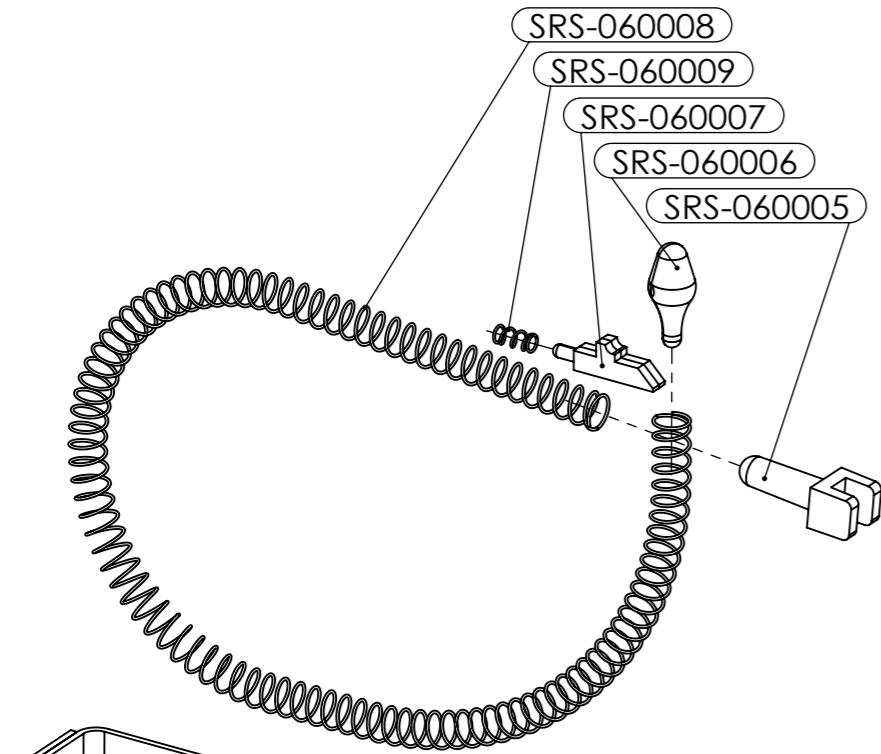

8 7 6 5 4 3 2 1

F
E
D
C
B
A

F
E
D
C
B
A

M3X6 ISO4762
M3 ISO4032

M3X6 ISO4762
M3 ISO4032

M3X6 ISO4762
M3 ISO4032

M3X6 ISO4762
M3 ISO4032