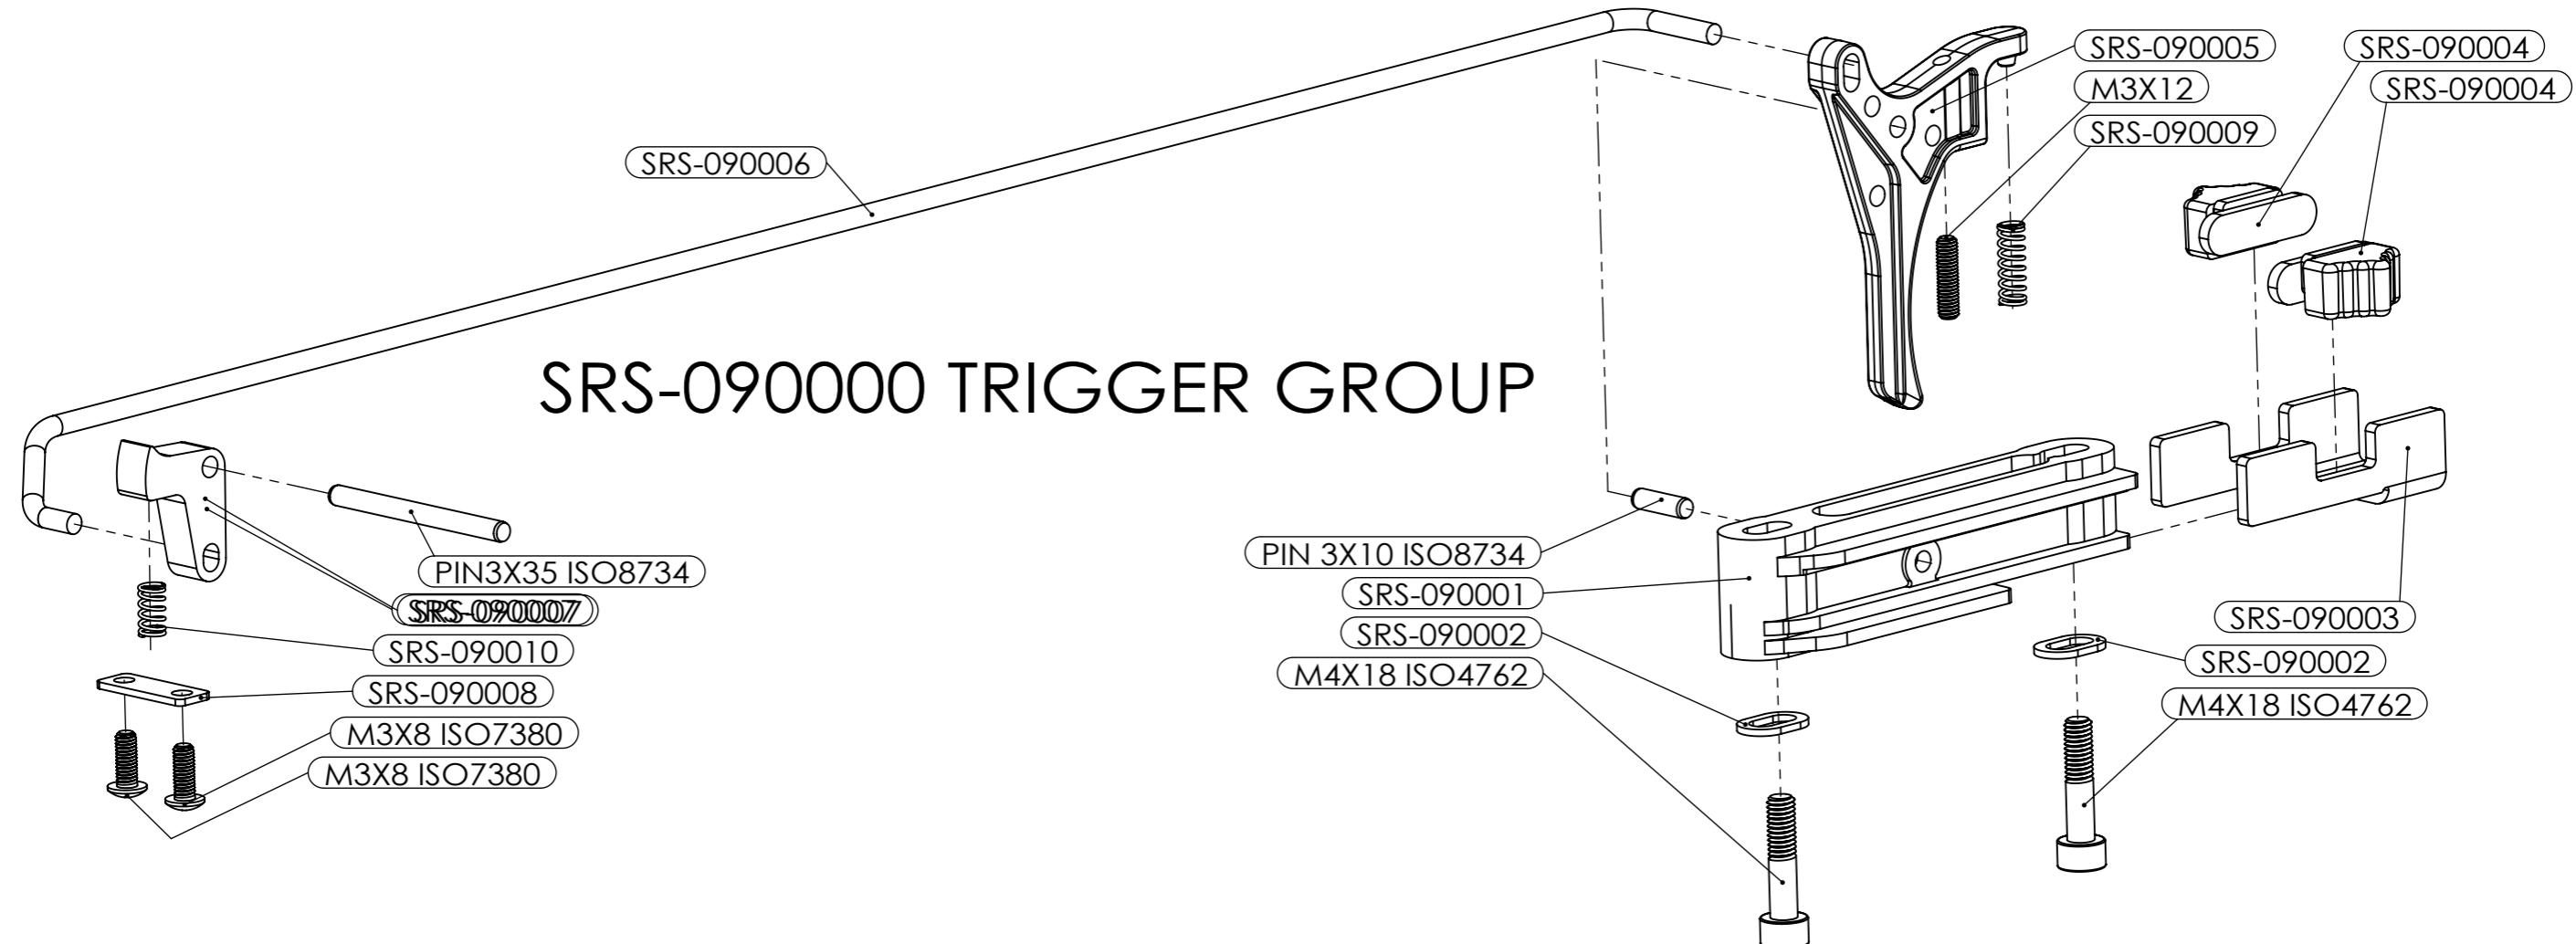

8 7 6 5 4 3 2 1

F

F

E

E

SRS-090000 TRIGGER GROUP

D

D

C

C