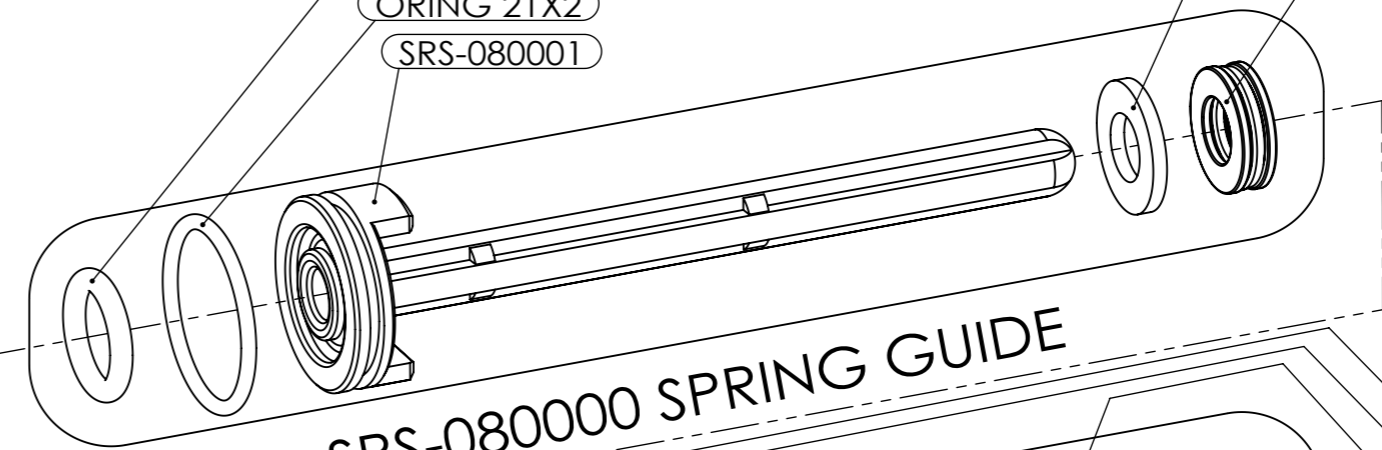

- ORING 12X3
- ORING 21X2
- SRS-080001
- M9 ISO10673 For Sport models only
- F9-17M Except for Sport models

- SRS-070001
- SRS-070002
- SRS-070003
- SRS-070004