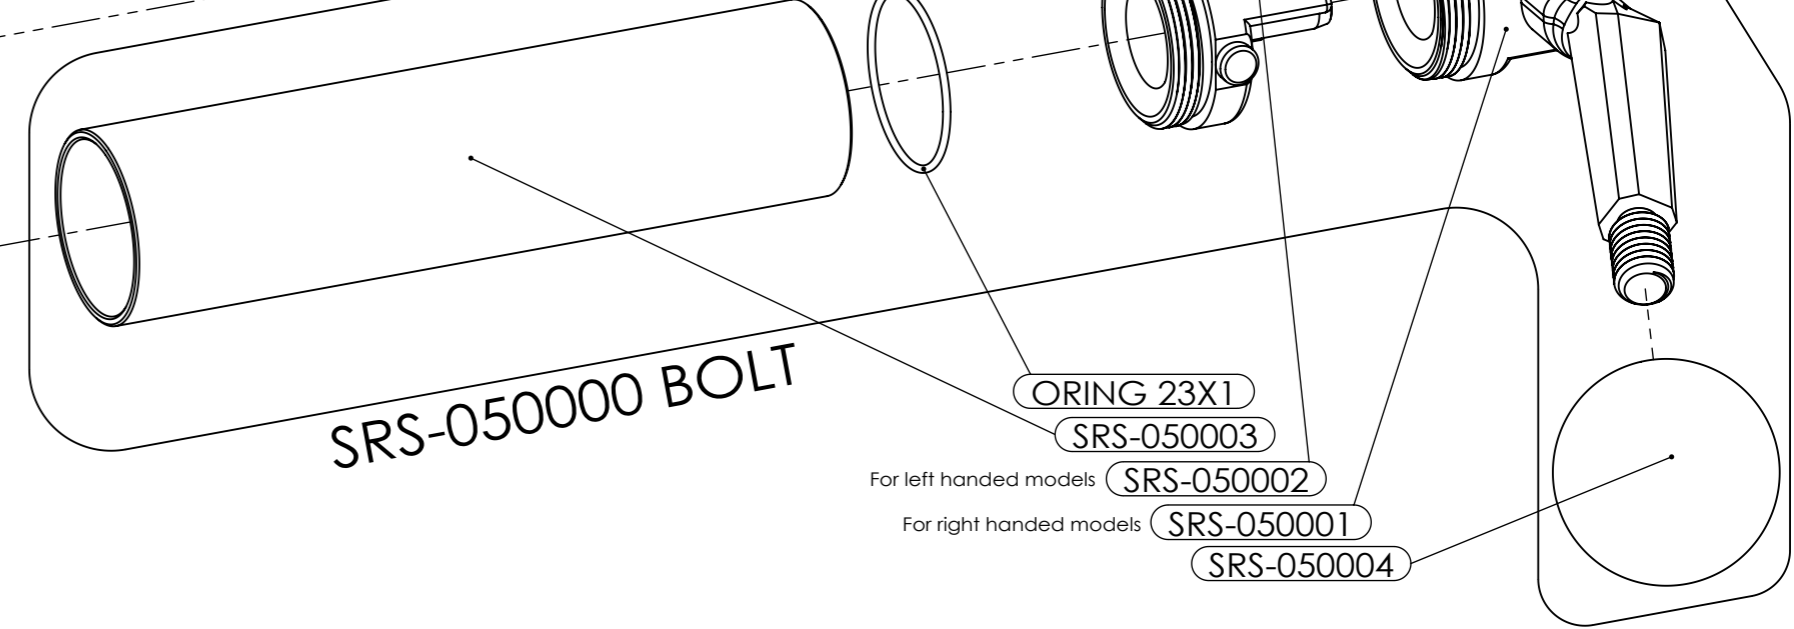

- ORING 23X1
- SRS-050003
- For left handed models SRS-050002
- For right handed models SRS-050001
- SRS-050004

ASSEMBLY #:  
SRS-040000 / SRS-050000  
SRS-070000 / SRS-080000

ASSEMBLY NAME:  
BUTTPLATE / BOLT  
PISTON / SPRING GUIDE