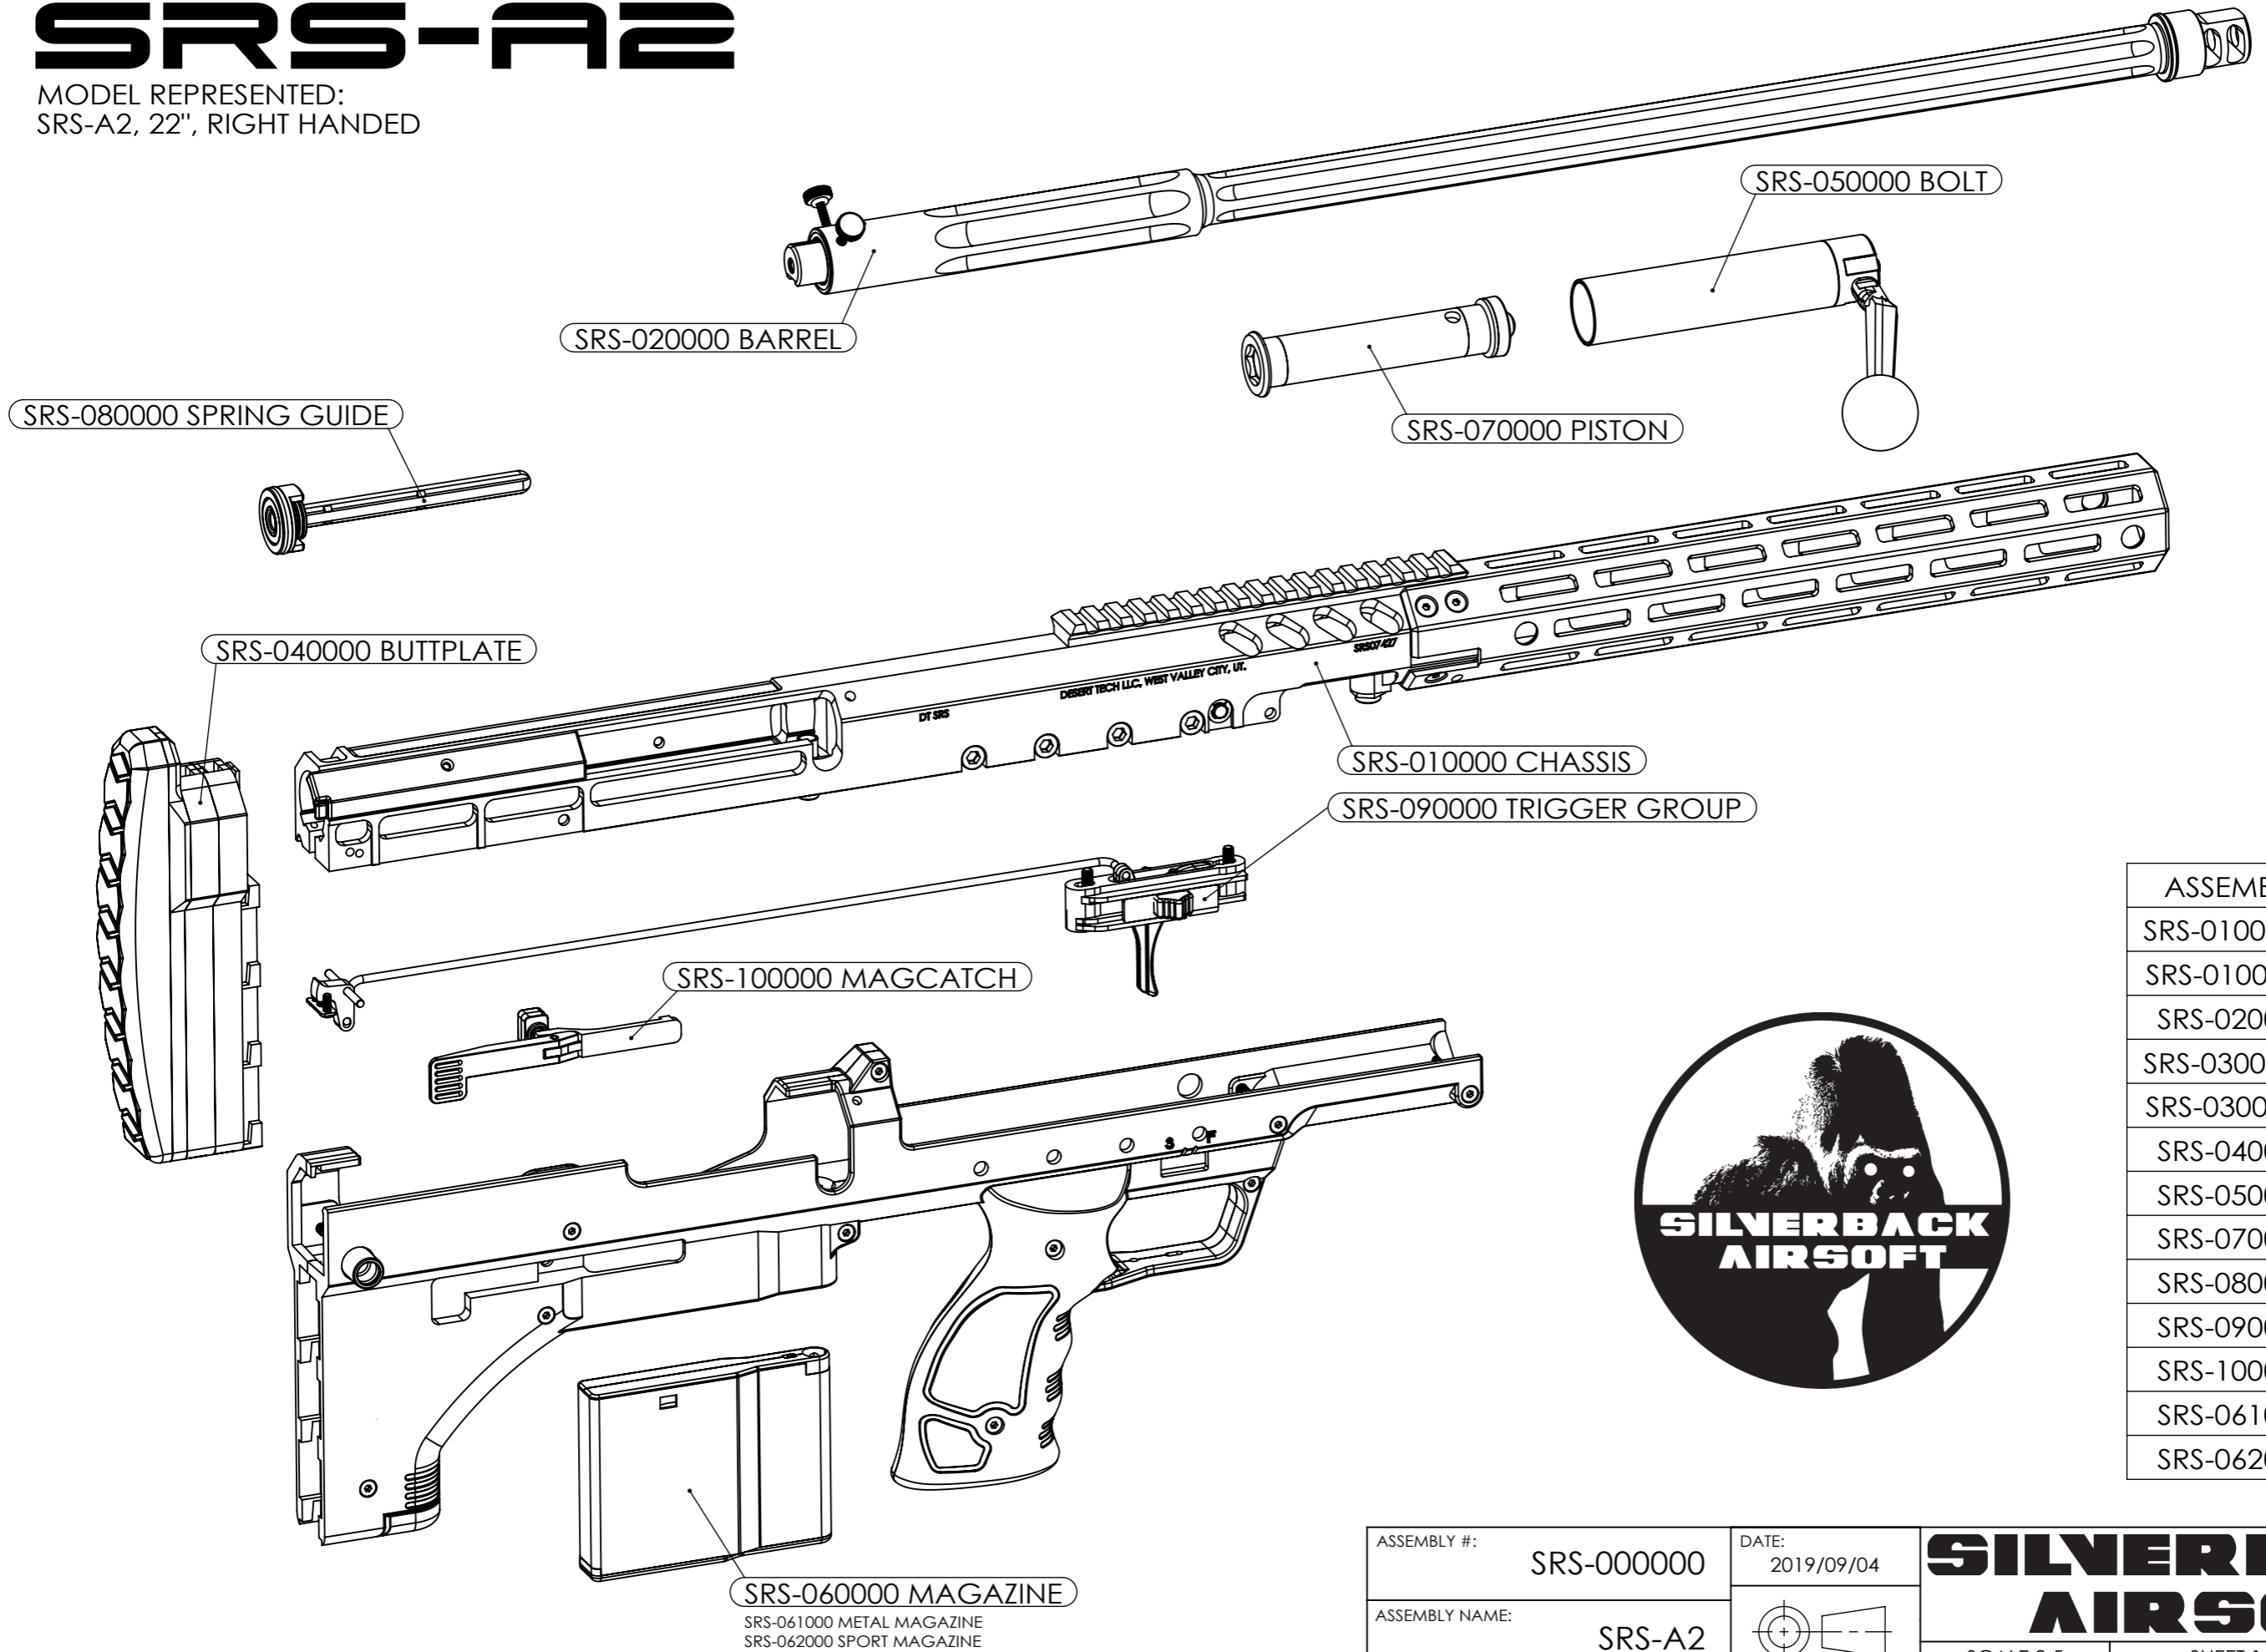

# SRS-A2

MODEL REPRESENTED:  
SRS-A2, 22", RIGHT HANDED

ASSEMBLY	SHEET
SRS-010000-R	2
SRS-010000-L	3
SRS-020000	4
SRS-030000-R	5
SRS-030000-L	6
SRS-040000	7
SRS-050000	7
SRS-070000	7
SRS-080000	7
SRS-090000	8
SRS-100000	8
SRS-061000	9
SRS-062000	9