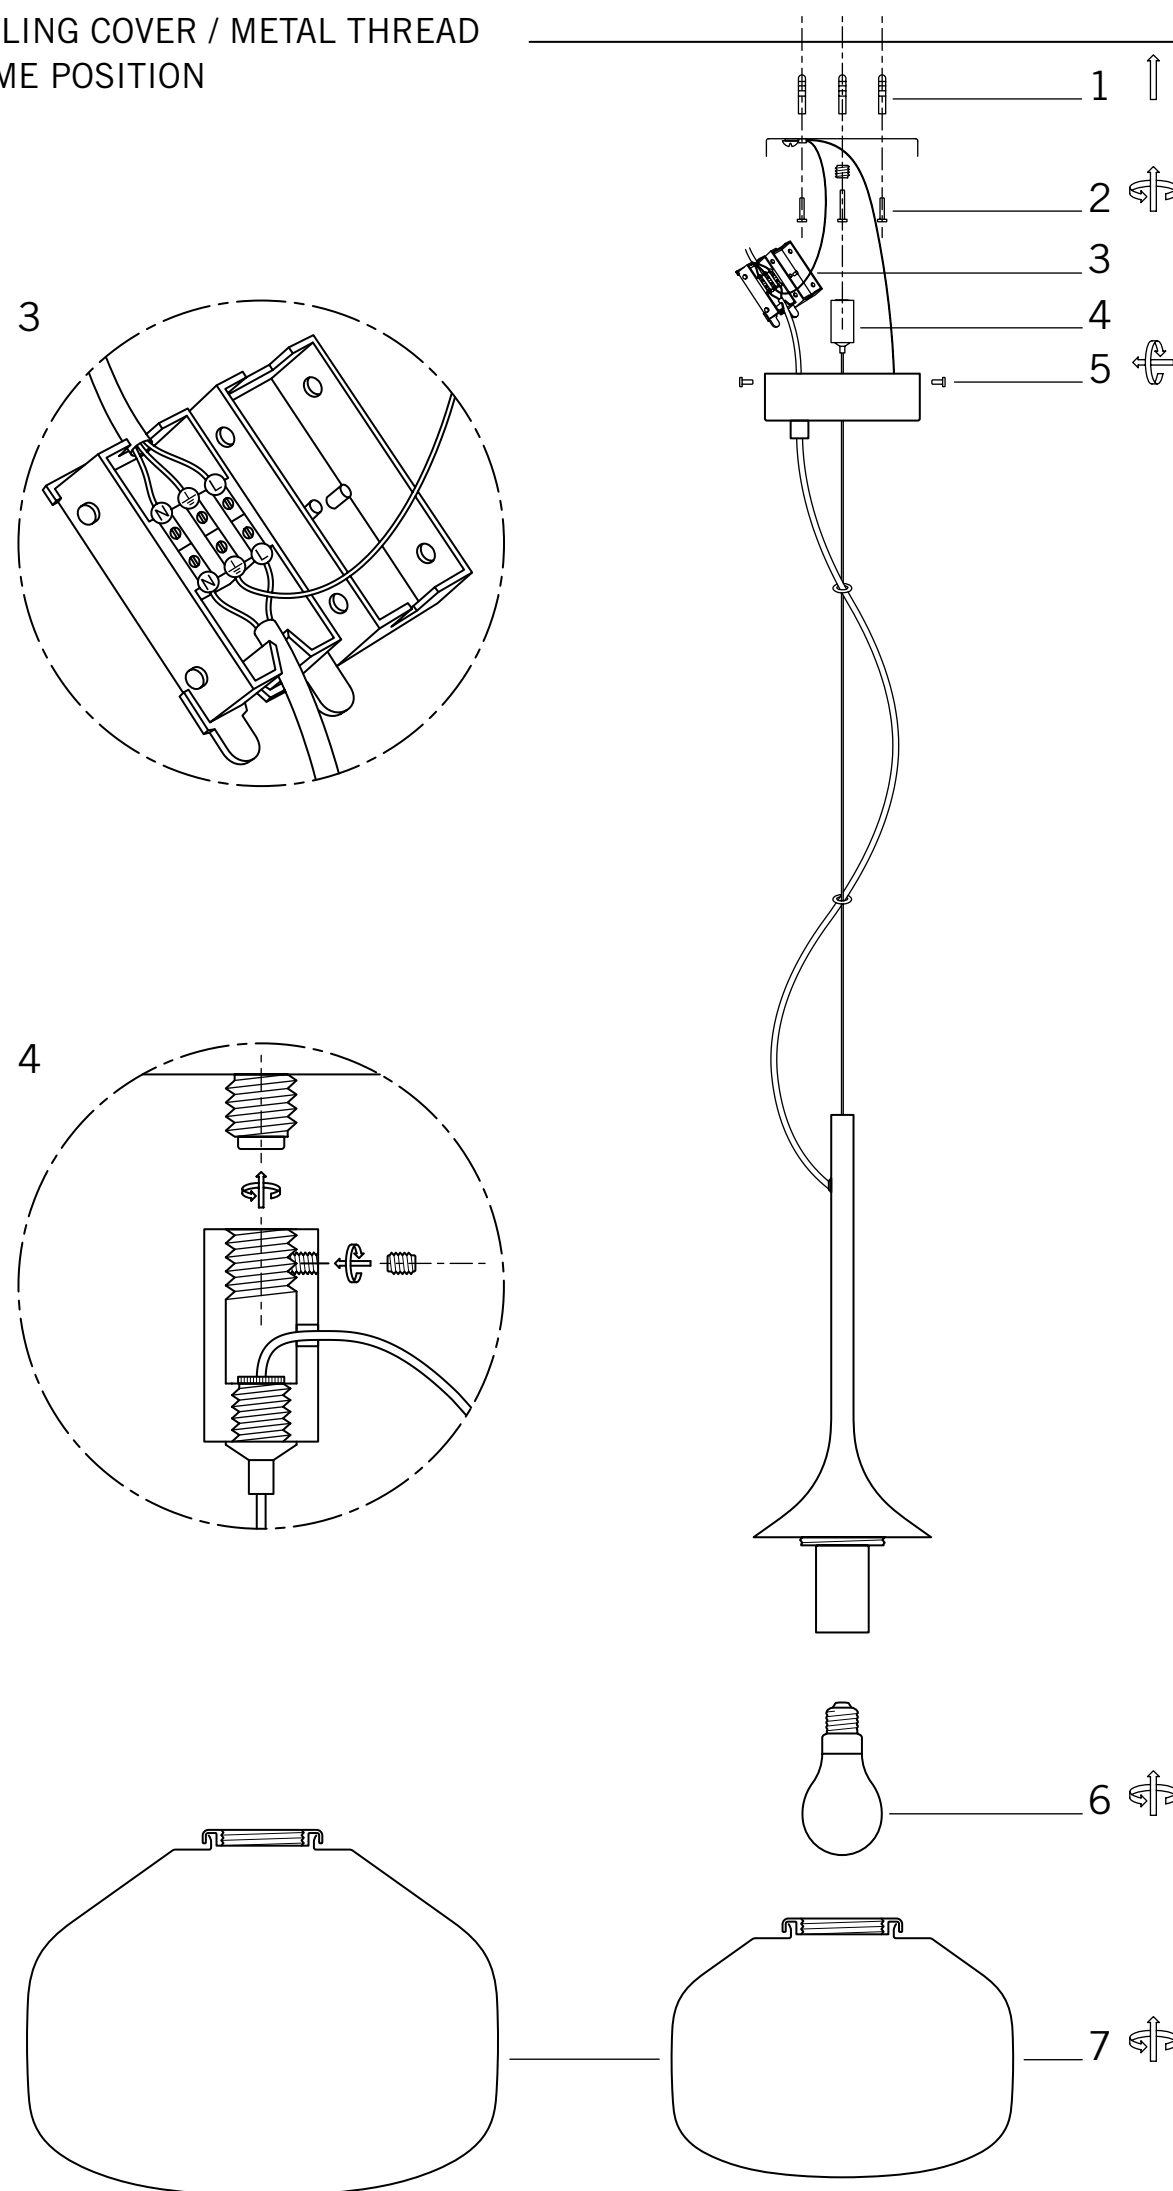

AWA PENDANT S / L INSTRUCTION MANUAL

DESIGN CONCEPT

The Awa Series's design is inspired by inflatable Japanese construction site lamps and by the concept of blowing it-self-like to blow glass or to blow up a bubble-gum. In Japan, Awa literally means bubble and as a name giver it refers to the soft volume of the glass body in contrast to its delicate and minimalistic fixture system. Awa is build modular, the same fixture can be used for large and small pendants, as well as for table and floor lights.

DESIGNER PROFILE

Awa has been designed by the TEO Creative Directors, Lena Billmeier and David Baur from Germany.

PRODUCT DETAILS

ITEM NO.	T0015S
DIMENSIONS	D 29,0 cm H 56,5 cm
MATERIAL	mouth blown glass, painted steel
CABLE	silicone cable, steel thread, 2,5M
CEILING ROSE	painted steel, D 13,2 cm, H 4,0 cm
SOCKET/BULB	E27, max. 13W (75W), bulb not included dimnable OSRAM or PHILIPS LED bulb required Energy class A++, A+

ITEM NO.	T0015L
DIMENSIONS	D 40,0 cm H 65,5 cm
MATERIAL	mouth blown glass, painted steel
CABLE	silicone cable, steel thread, 2,5M
CEILING ROSE	painted steel, D 13,2 cm, H 4,0 cm
SOCKET/BULB	E27, max. 16W (100W), bulb not included dimnable OSRAM or PHILIPS LED bulb required Energy class A++, A+

CERTIFICATE	
ADRESS	TEO Europe GmbH Wertstr. 23, 68159 Mannheim, Germany

CEILING COVER / METAL THREAD
SAME POSITION