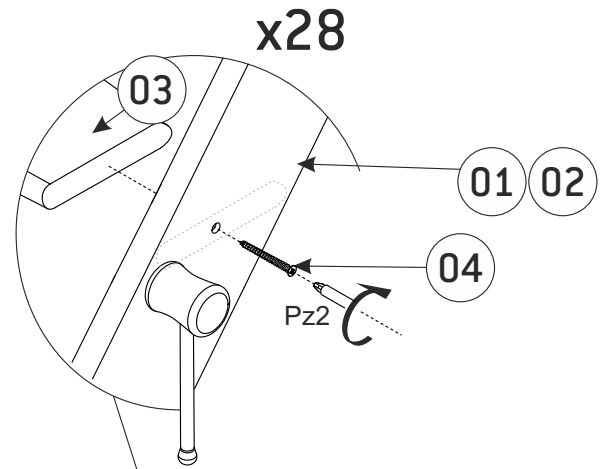

COTTAGE LARGE DROIT

- Ⓡ COTTAGE LARGE DROIT 2 LIMONS + 14 MARCHES
- Ⓡ COTTAGE LARGE RECHT 2 WANGEN + 14 TREDEN
- Ⓡ COTTAGE LARGE STRAIGHT 2 STRINGS + 14 STEPS
- Ⓡ COTTAGE LARGE GERADE 2 WANGEN + 14 STUFEN
- Ⓡ COTTAGE LARGE RECTA 2 ZANCAS + 14 PELDAÑOS
- Ⓡ COTTAGE LARGE DREAPTĂ 2 LATERALE + 14 TREPTE

Ph2/3 010 04
Pz2/3 08 012

2

3

4

H < 300 cm

-0,3h; -1,5h

H < 280 cm

5