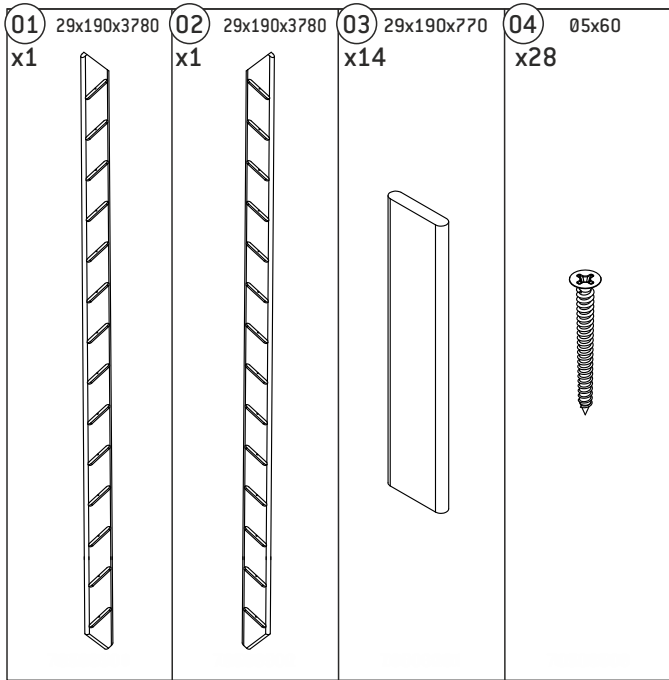

COTTAGE LARGE DROIT

- Ⓡ COTTAGE LARGE DROIT 2 LIMONS + 14 MARCHES
- Ⓡ COTTAGE LARGE RECHT 2 WANGEN + 14 TREDEN
- Ⓡ COTTAGE LARGE STRAIGHT 2 STRINGS + 14 STEPS
- Ⓡ COTTAGE LARGE GERADE 2 WANGEN + 14 STUFEN
- Ⓡ COTTAGE LARGE RECTA 2 ZANCAS + 14 PELDAÑOS
- Ⓡ COTTAGE LARGE DREAPTĂ 2 LATERALE + 14 TREPTE

Ph2/3 010 04
Pz2/3 08 012

2

3

4

H < 300 cm

-0,3h; -1,5h

H < 280 cm

5