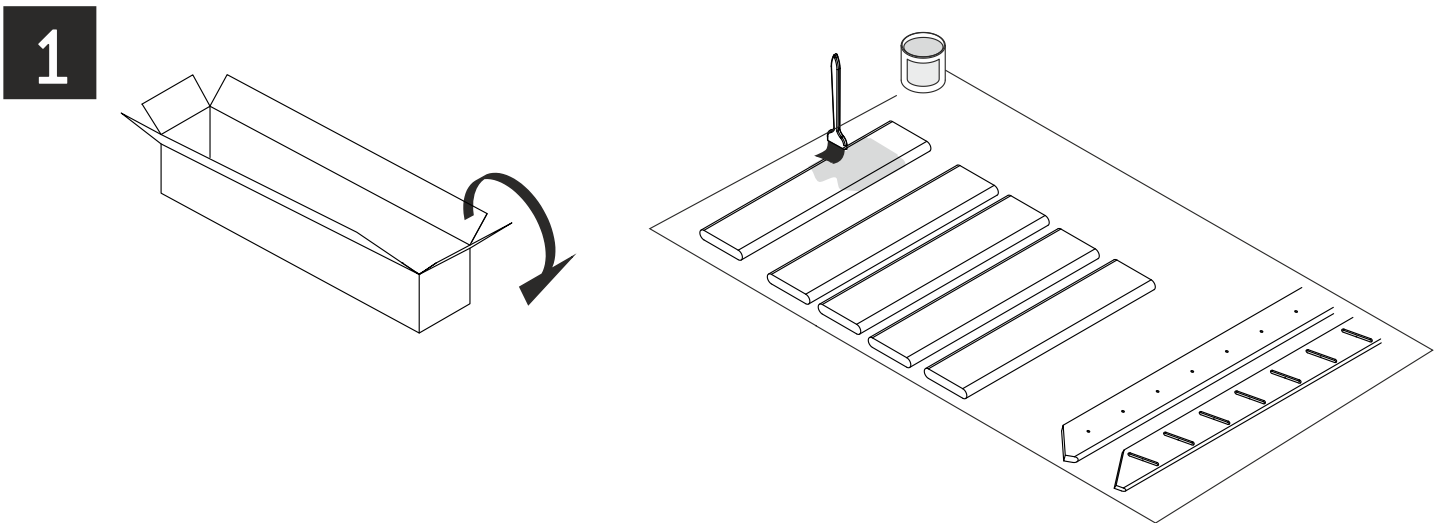

COTTAGE LARGE DROIT

- Ⓡ COTTAGE LARGE DROIT 2 LIMONS + 14 MARCHES
- Ⓡ COTTAGE LARGE RECHT 2 WANGEN + 14 TREDEN
- Ⓡ COTTAGE LARGE STRAIGHT 2 STRINGS + 14 STEPS
- Ⓡ COTTAGE LARGE GERADE 2 WANGEN + 14 STUFEN
- Ⓡ COTTAGE LARGE RECTA 2 ZANCAS + 14 PELDAÑOS
- Ⓡ COTTAGE LARGE DREAPTĂ 2 LATERALE + 14 TREPTE

Ph2/3 010 04
Pz2/3 08 012

2

3

4

H < 300 cm

-0,3h; -1,5h

H < 280 cm

5