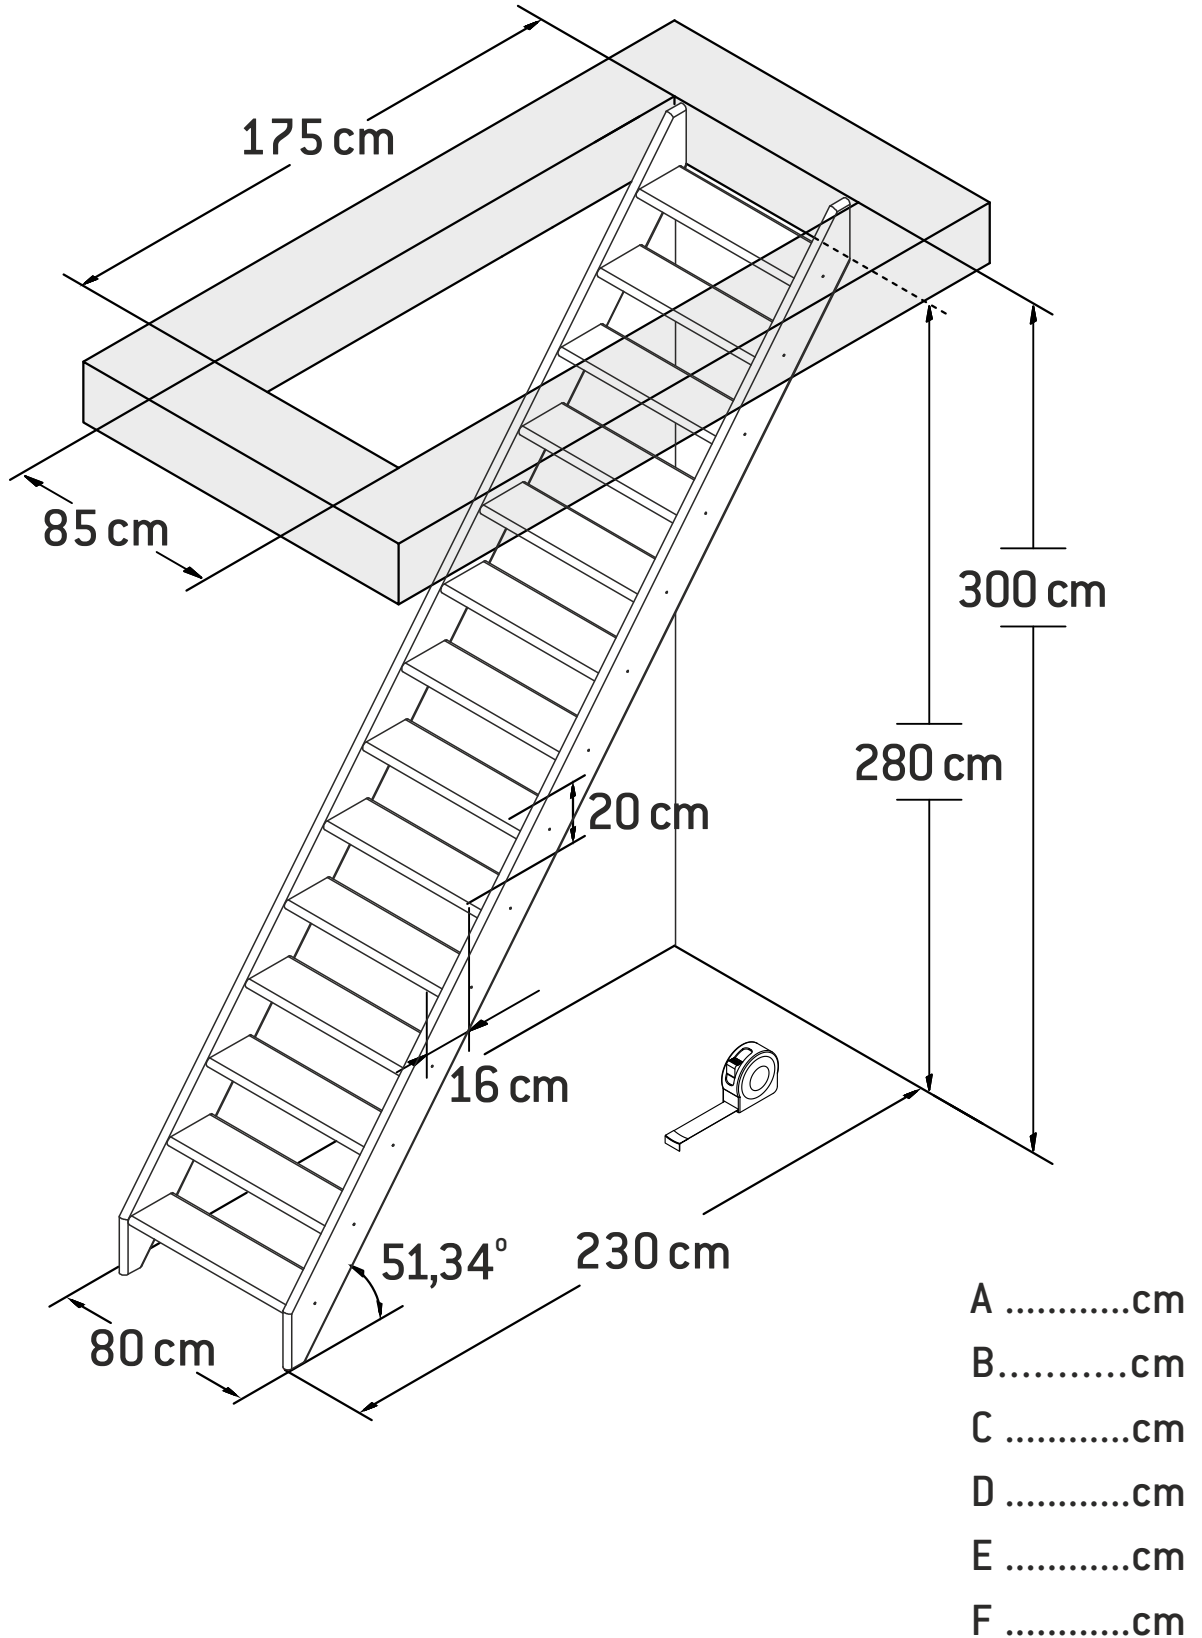

COTTAGE LARGE DROIT

- Ⓡ COTTAGE LARGE DROIT 2 LIMONS + 14 MARCHES
- Ⓡ COTTAGE LARGE RECHT 2 WANGEN + 14 TREDEN
- Ⓡ COTTAGE LARGE STRAIGHT 2 STRINGS + 14 STEPS
- Ⓡ COTTAGE LARGE GERADE 2 WANGEN + 14 STUFEN
- Ⓡ COTTAGE LARGE RECTA 2 ZANCAS + 14 PELDAÑOS
- Ⓡ COTTAGE LARGE DREAPTĂ 2 LATERALE + 14 TREPTE

Ph2/3 010 04
Pz2/3 08 012

2

3

4

H < 300 cm

-0,3h; -1,5h

H < 280 cm

5