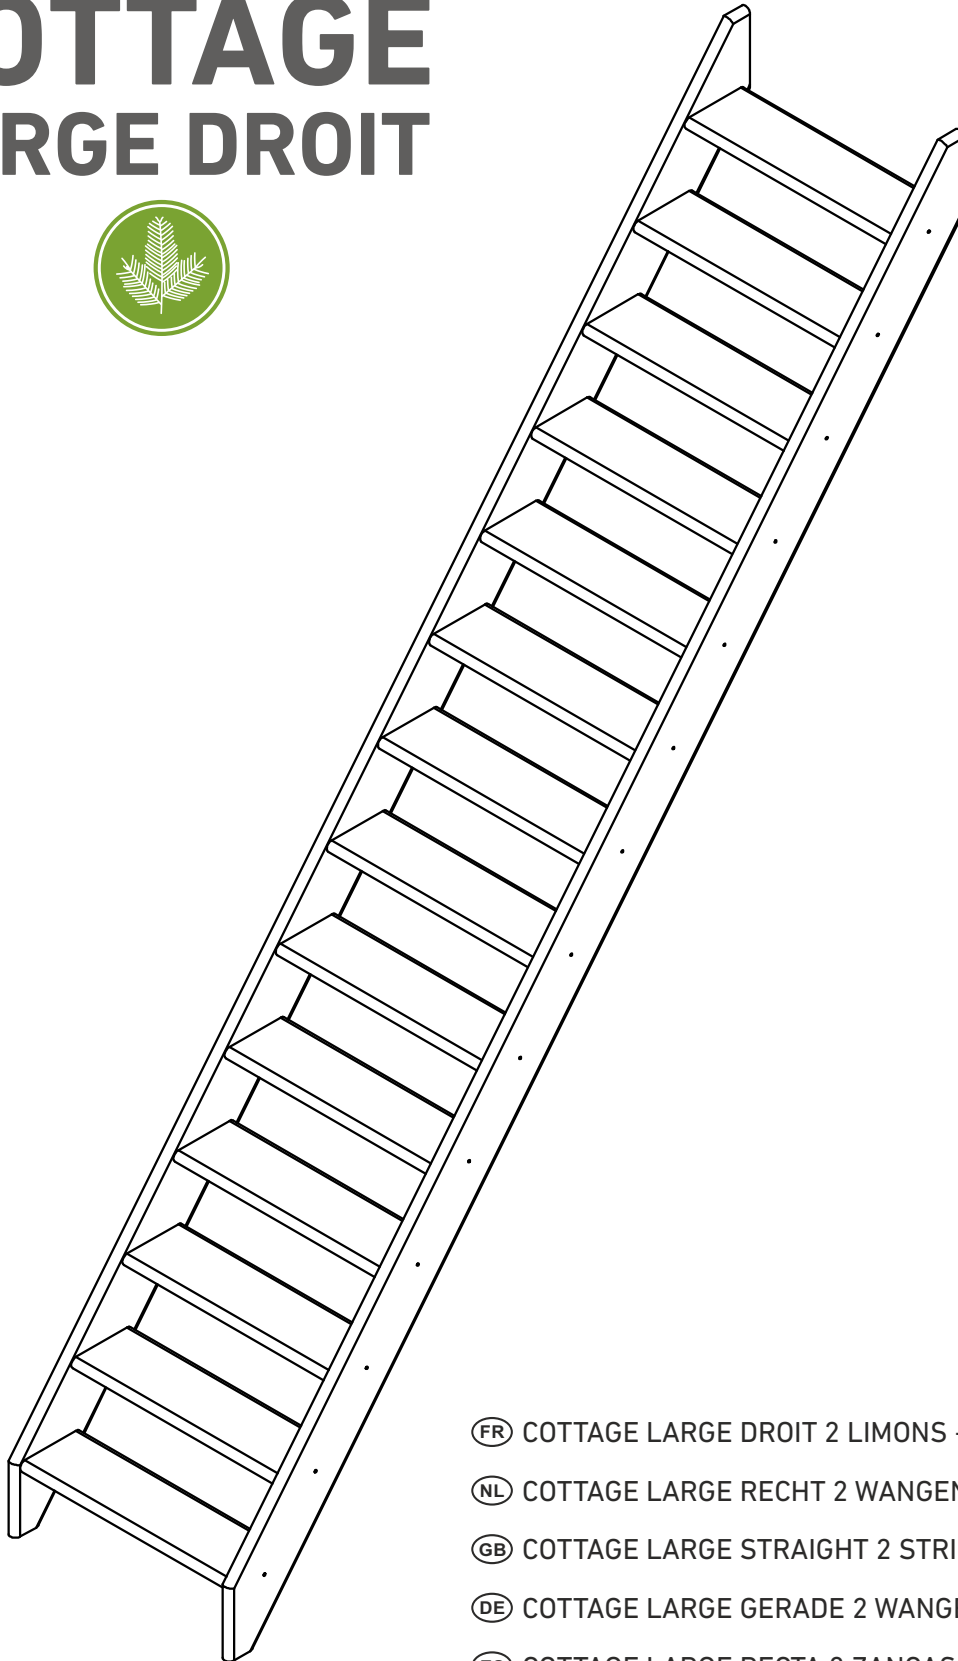

COTTAGE LARGE DROIT

- Ⓡ COTTAGE LARGE DROIT 2 LIMONS + 14 MARCHES
- Ⓡ COTTAGE LARGE RECHT 2 WANGEN + 14 TREDEN
- Ⓡ COTTAGE LARGE STRAIGHT 2 STRINGS + 14 STEPS
- Ⓡ COTTAGE LARGE GERADE 2 WANGEN + 14 STUFEN
- Ⓡ COTTAGE LARGE RECTA 2 ZANCAS + 14 PELDAÑOS
- Ⓡ COTTAGE LARGE DREAPTĂ 2 LATERALE + 14 TREPTE