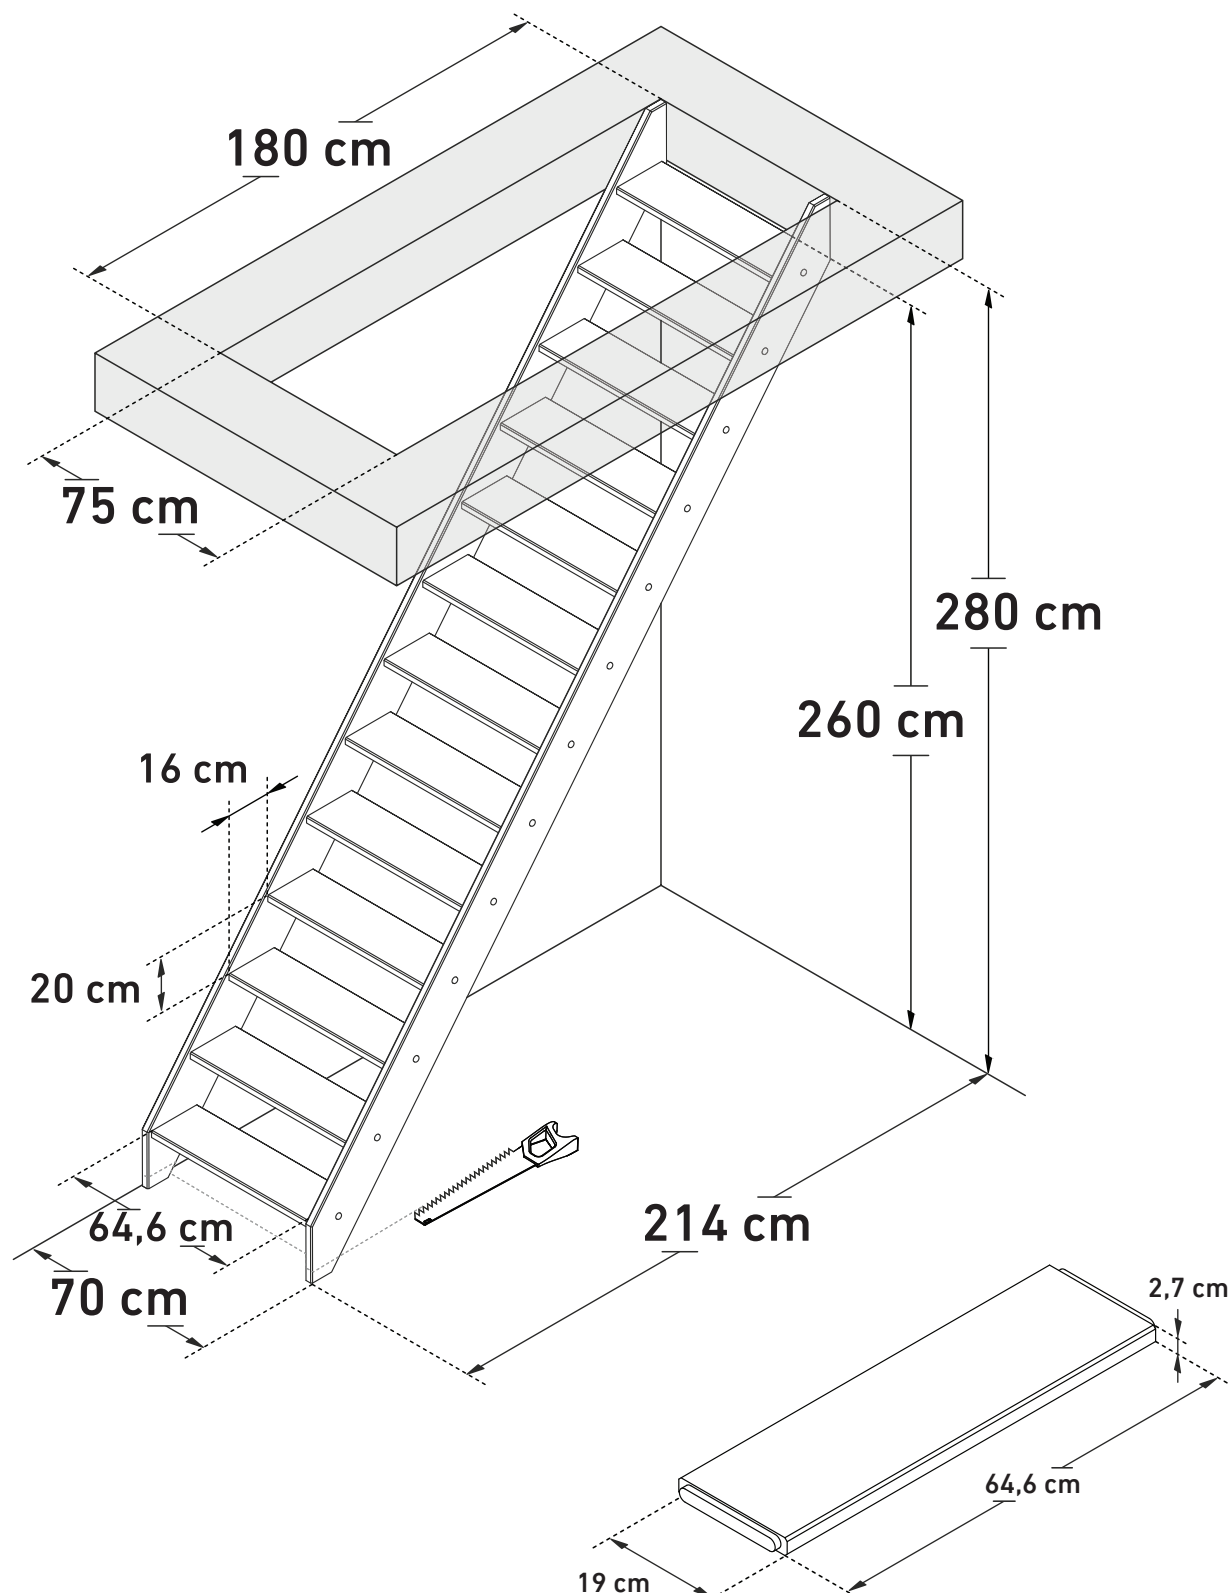

DIMENSIONS

ARDENNES | ALSACE (STRAIGHT)

SOGEM

Space saving
51,4°

Wall handrail
360 cm

DIMENSIONS

ARDENNES | ALSACE (STRAIGHT, BULLNOSE)

Space saving
51,4°

Wall handrail
380 cm