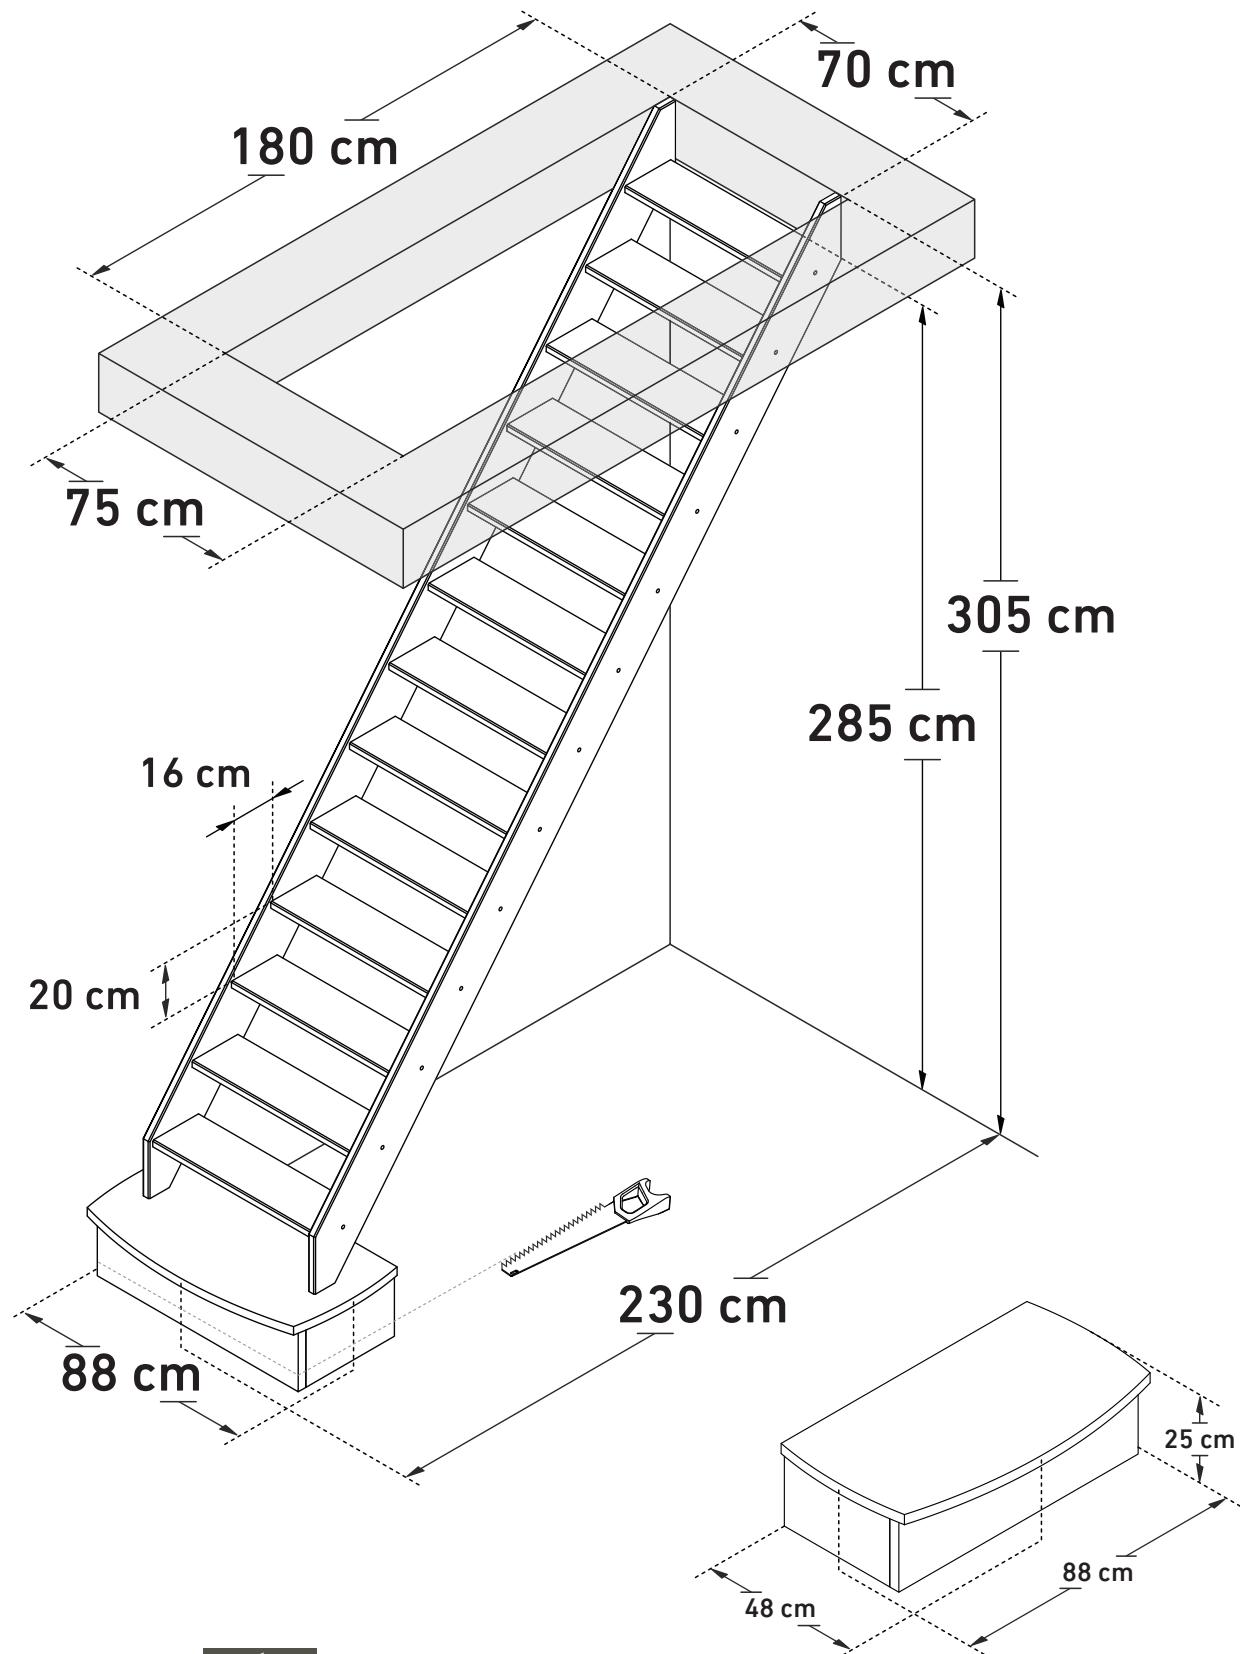

DIMENSIONS

ARDENNES | ALSACE (STRAIGHT)

SOGEM

Space saving
51,4°

Wall handrail
360 cm

DIMENSIONS

ARDENNES | ALSACE (STRAIGHT, BULLNOSE)

Space saving
51,4°

Wall handrail
380 cm