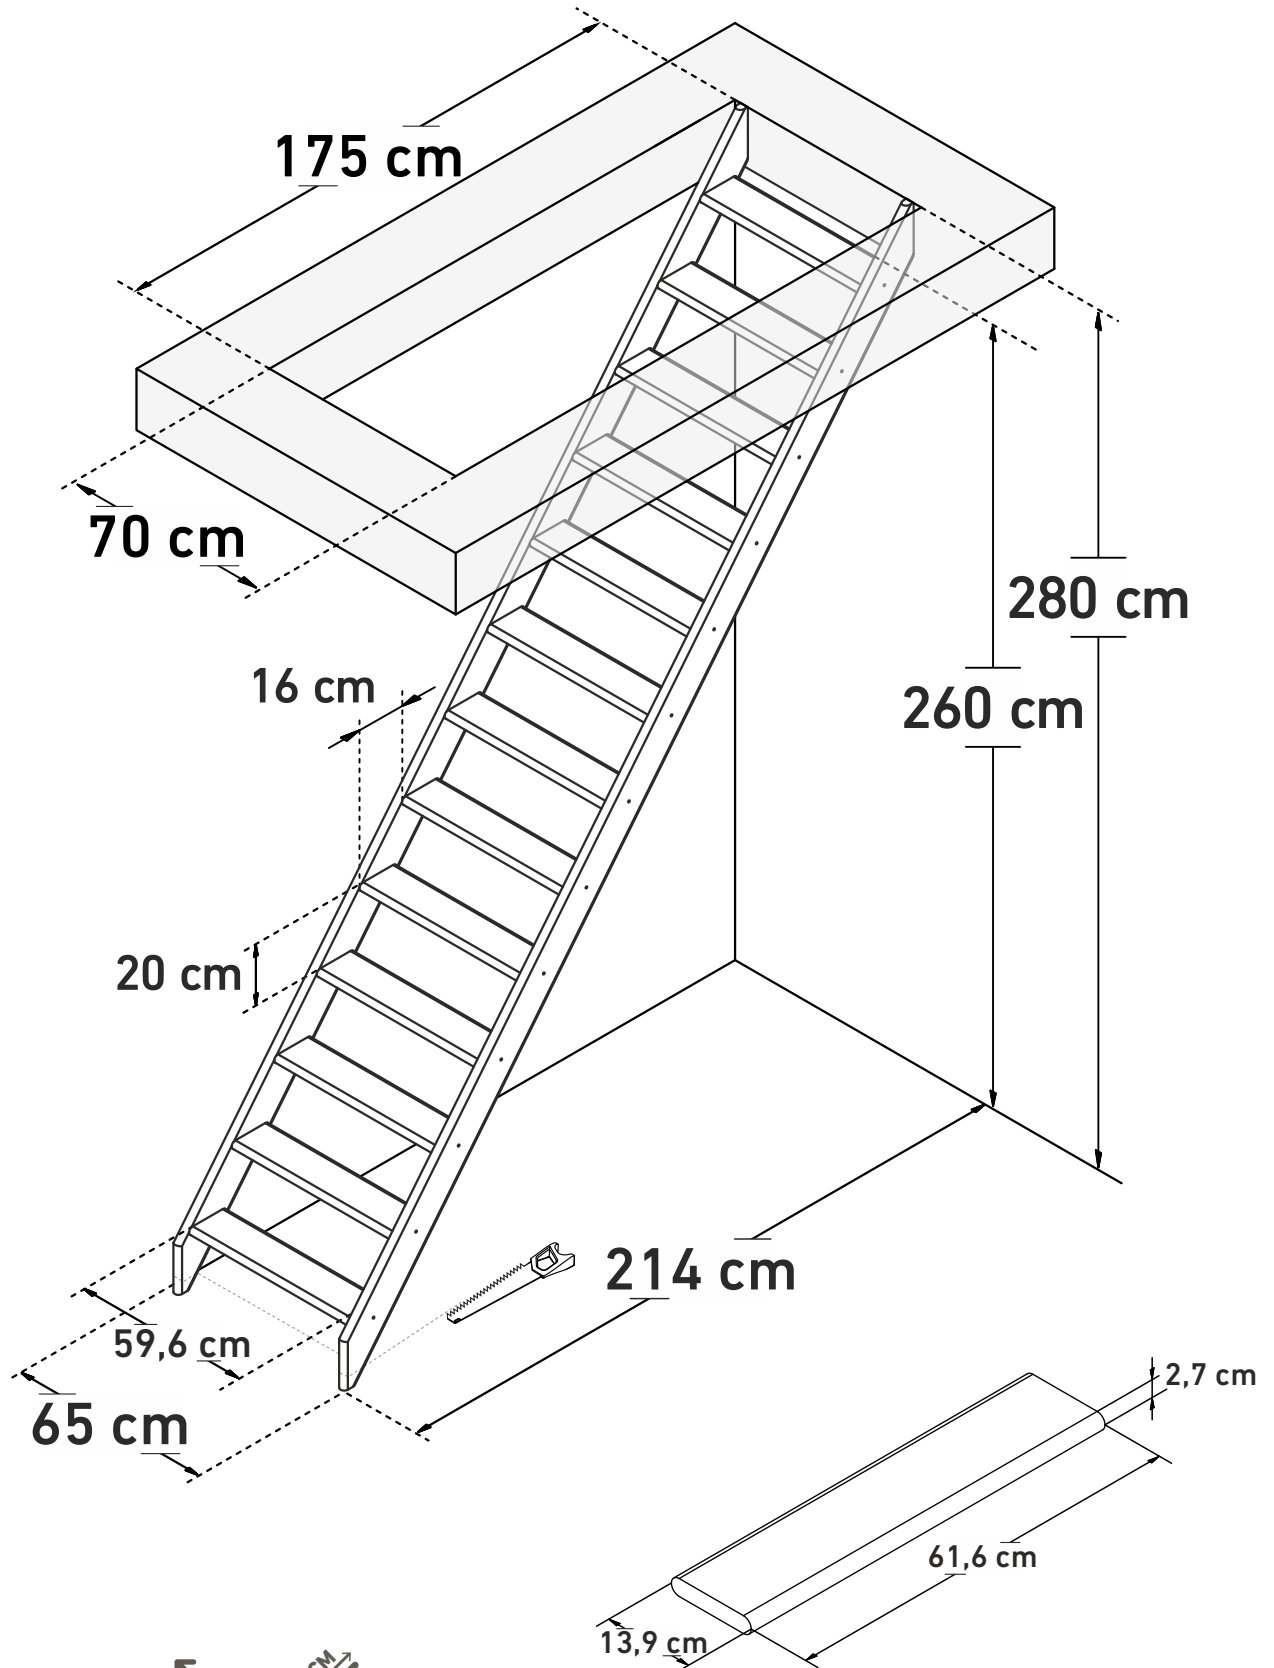

DIMENSIONS

# COTTAGE JUNIOR (STRAIGHT FLIGHT)

230406S0

www.sogem

DIMENSIONS