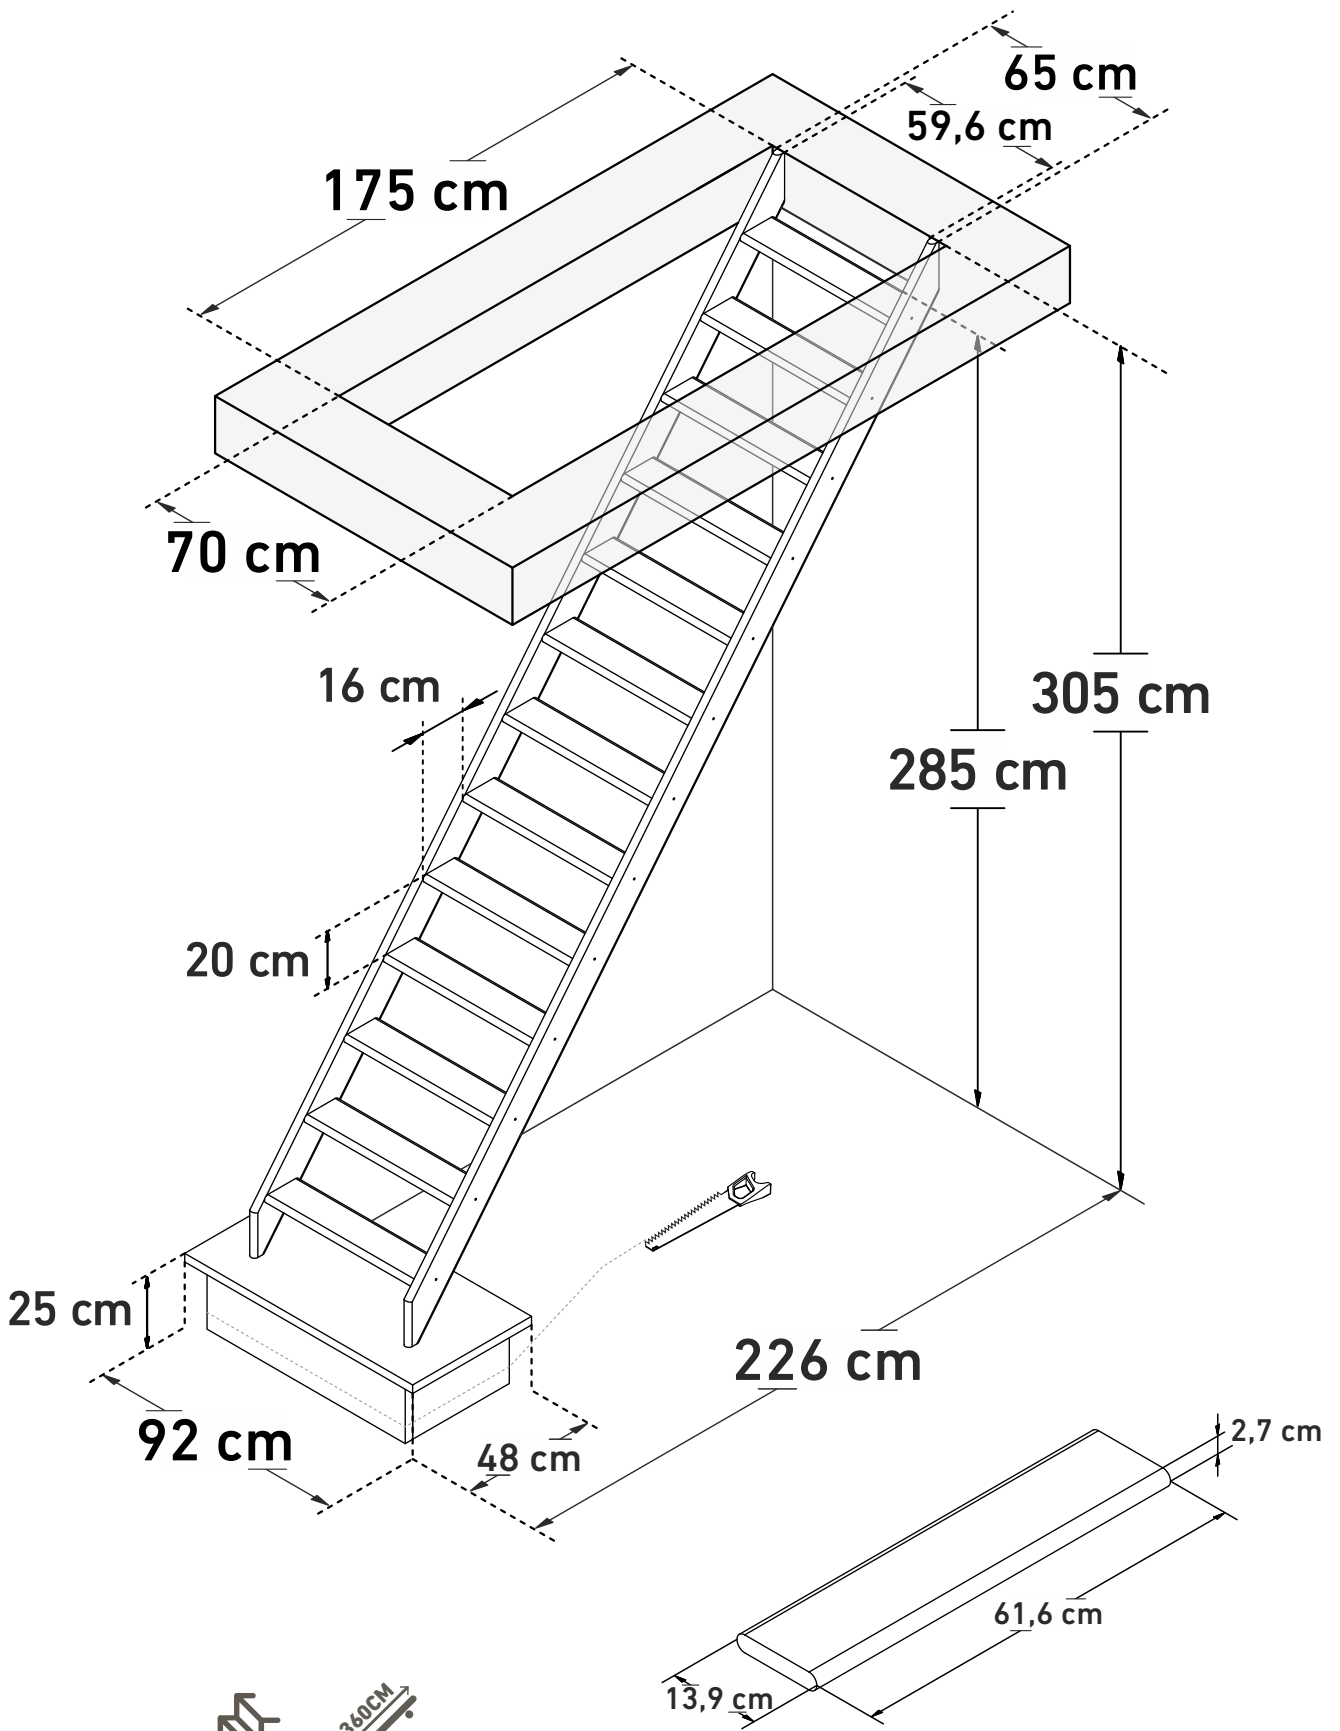

DIMENSIONS

COTTAGE JUNIOR (STRAIGHT FLIGHT, BULLNOSE)

230406S0

www.sogem