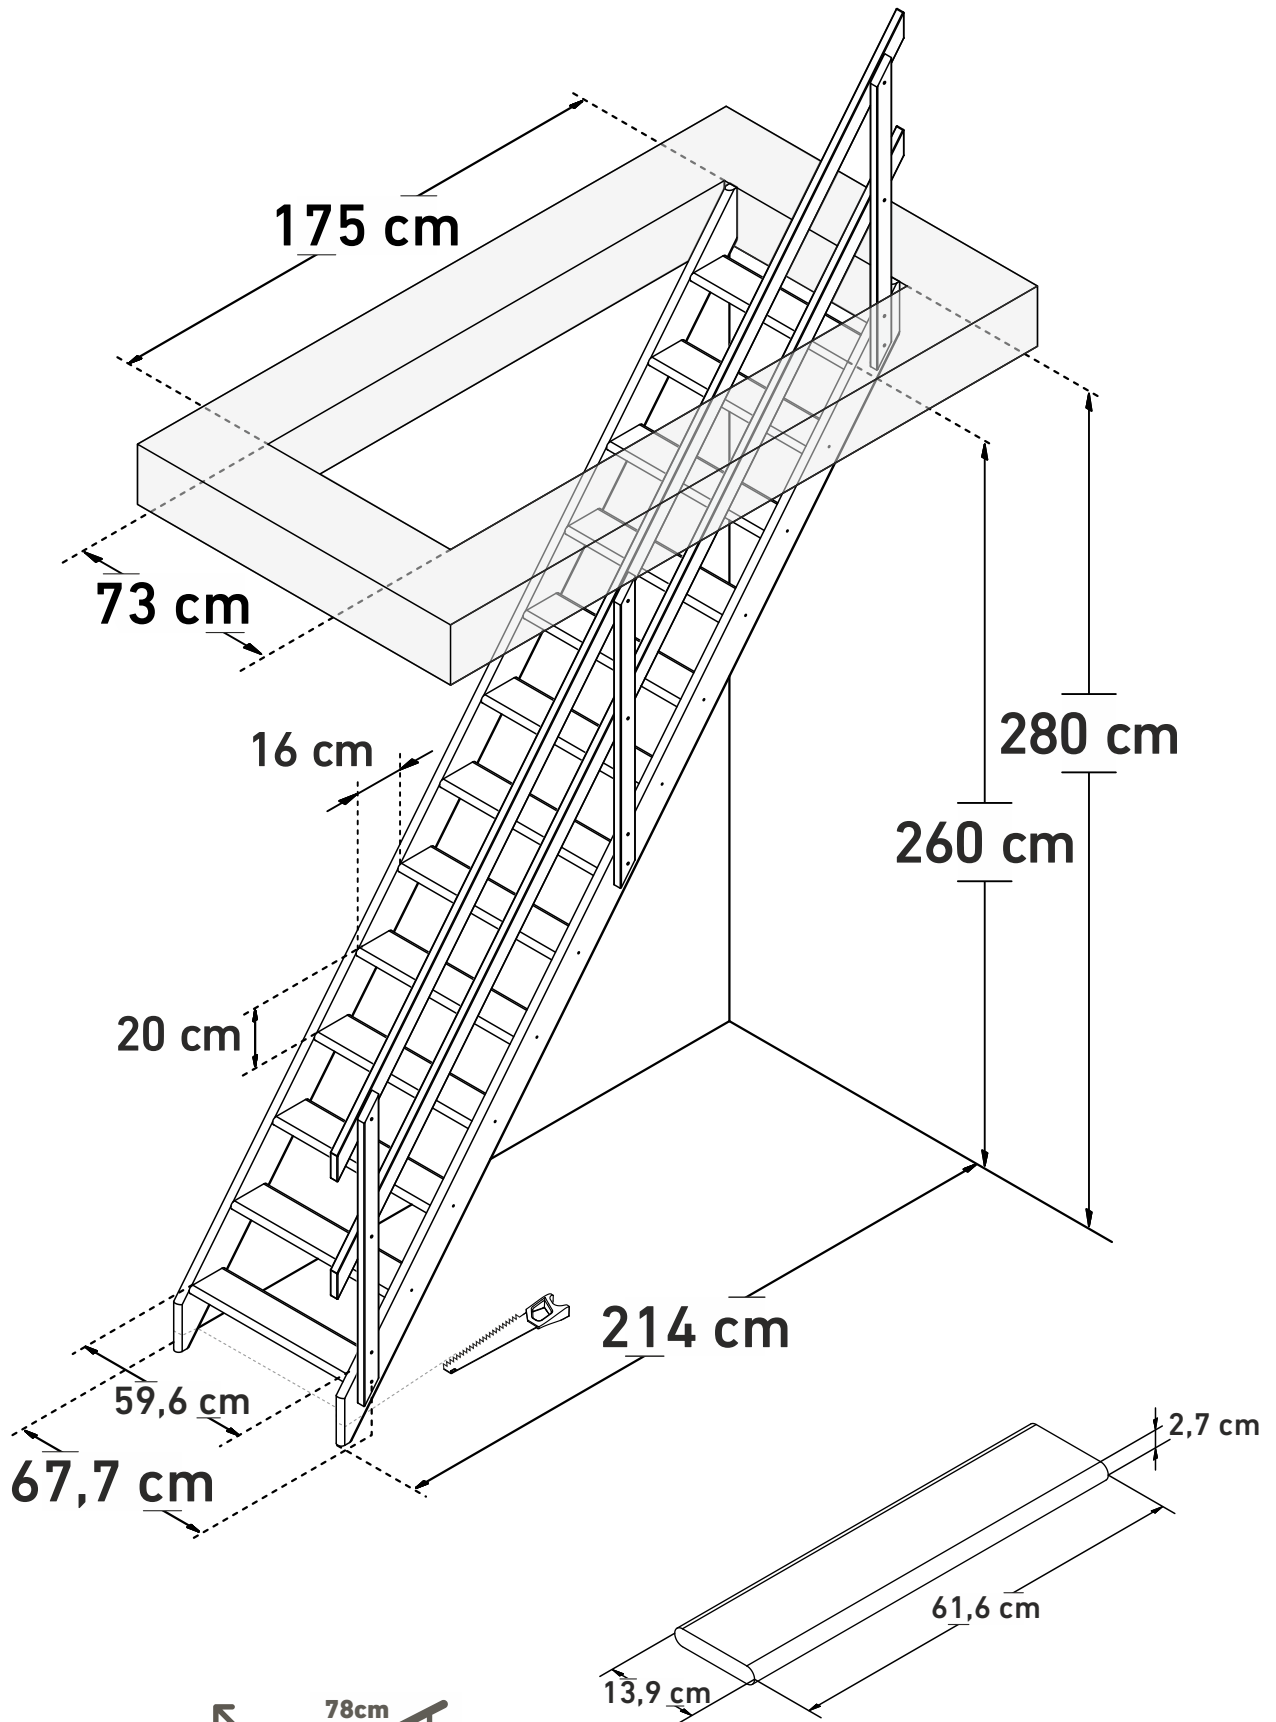

DIMENSIONS

COTTAGE JUNIOR (STRAIGHT FLIGHT, BANISTER)

SOGEM

230406S0

www.sogem