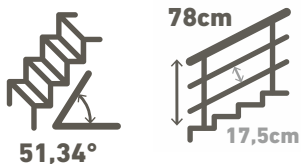

DIMENSIONS

COTTAGE JUNIOR (STRAIGHT FLIGHT, BANISTER)

SOGEM

230406S0

www.sogem