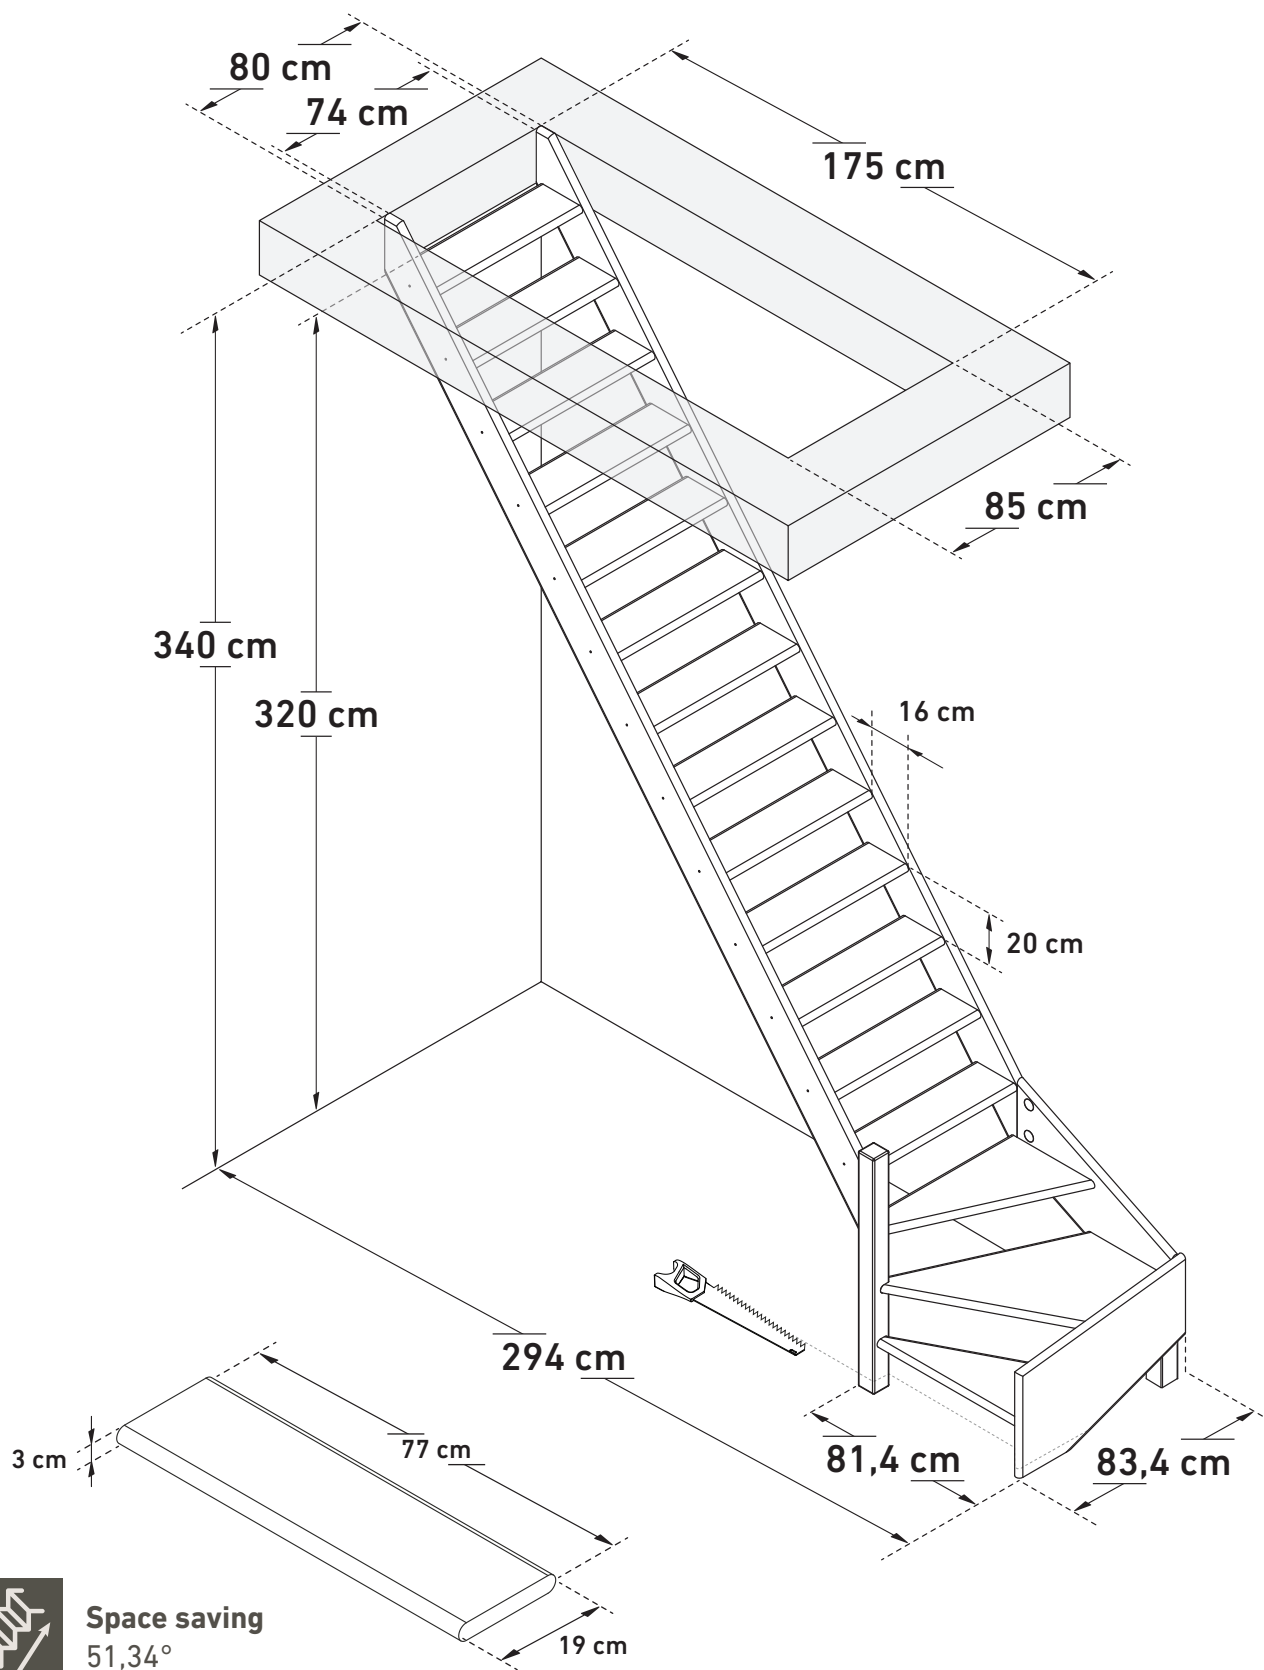

DIMENSIONS

COTTAGE LARGE (1/4 TURN DOWN LEFT)

SOGEM

Space saving
51,34°

Wall handrail
335 cm

DIMENSIONS

COTTAGE LARGE (1/4 TURN DOWN LEFT, BULLNOSE)

SOGEM

Space saving
51,34°

Wall handrail
335 cm

DIMENSIONS

COTTAGE LARGE (1/4 TURN UP LEFT)

SOGEM

Space saving
51,34°

Wall handrail
335 cm

DIMENSIONS
COTTAGE LARGE (1/4 TURN UP LEFT, BULLNOSE)