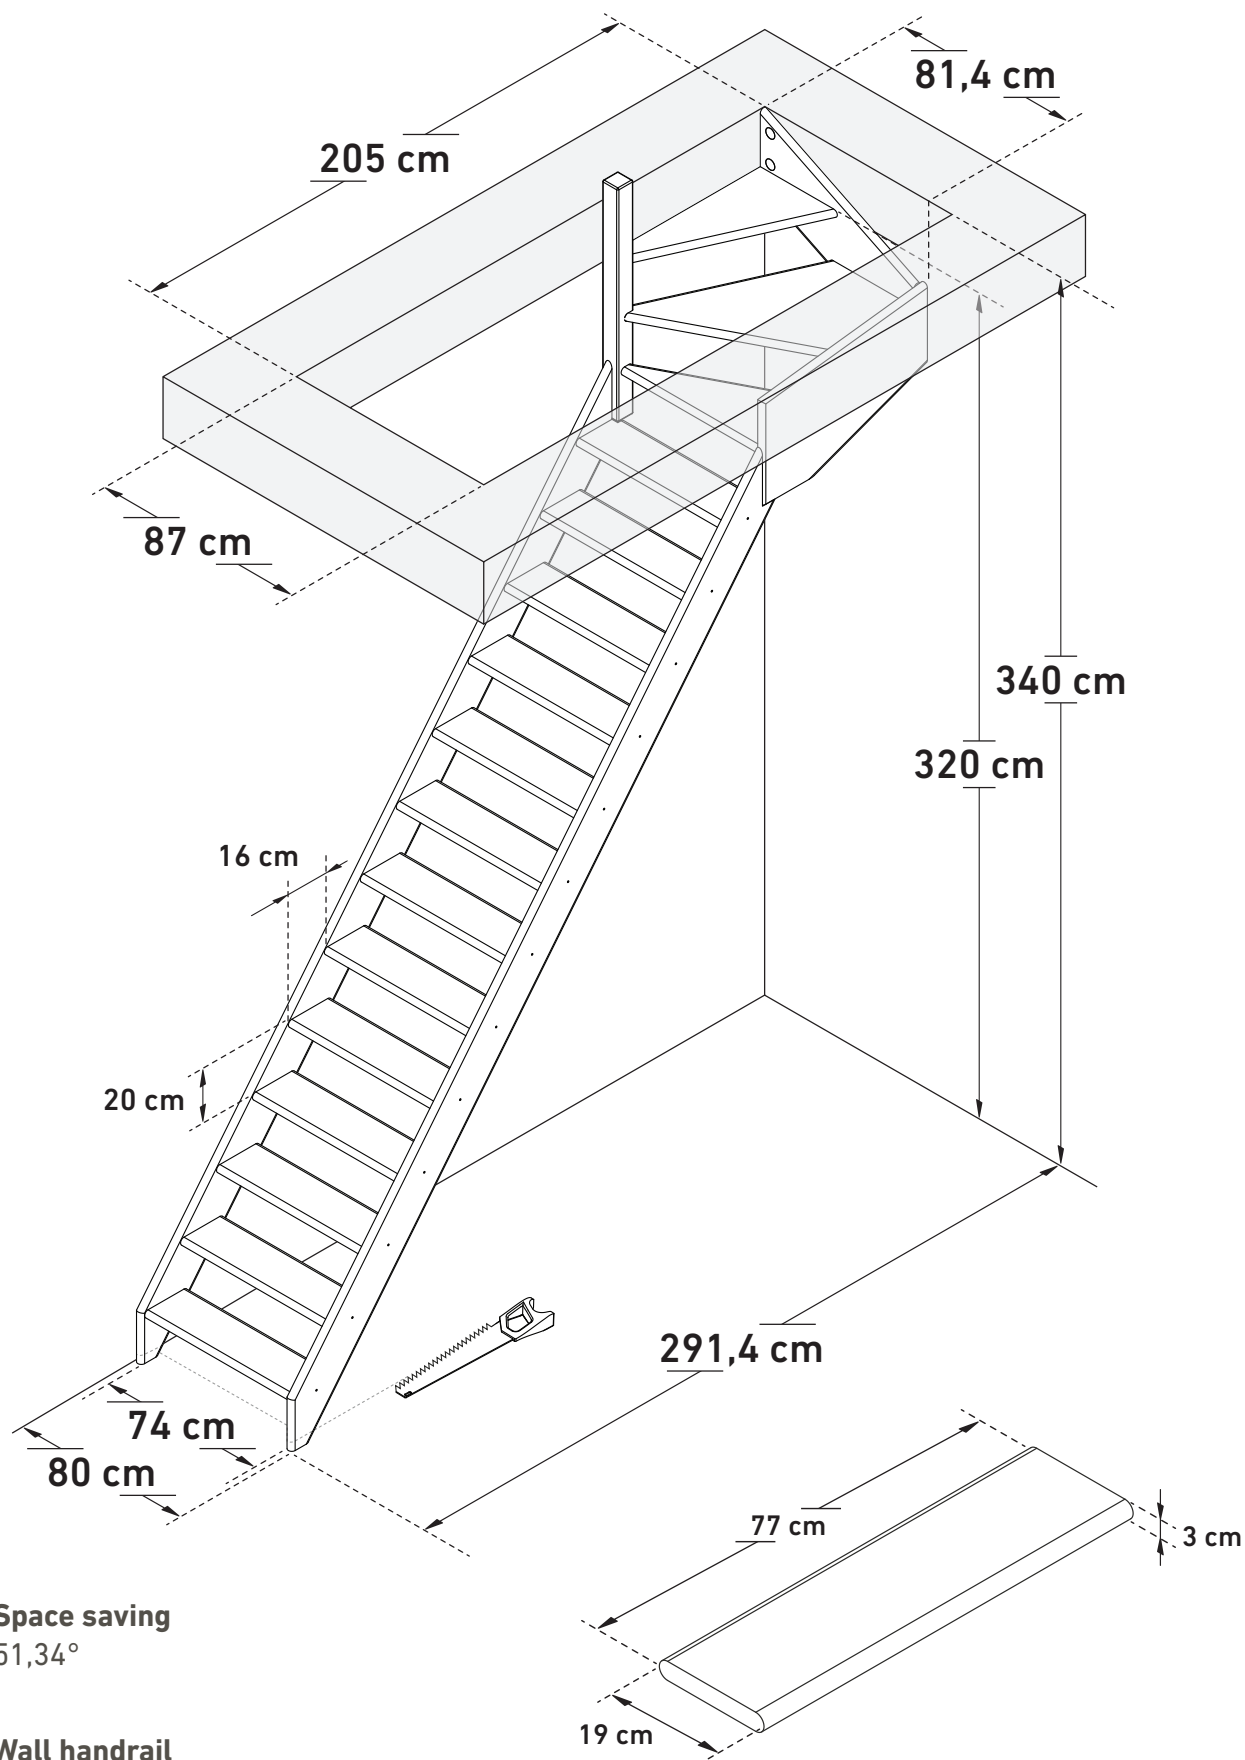

DIMENSIONS

COTTAGE LARGE (1/4 TURN DOWN LEFT)

SOGEM

Space saving
51,34°

Wall handrail
335 cm

DIMENSIONS

COTTAGE LARGE (1/4 TURN DOWN LEFT, BULLNOSE)

SOGEM

Space saving
51,34°

Wall handrail
335 cm

DIMENSIONS

COTTAGE LARGE (1/4 TURN UP LEFT)

SOGEM

Space saving
51,34°

Wall handrail
335 cm

DIMENSIONS
COTTAGE LARGE (1/4 TURN UP LEFT, BULLNOSE)