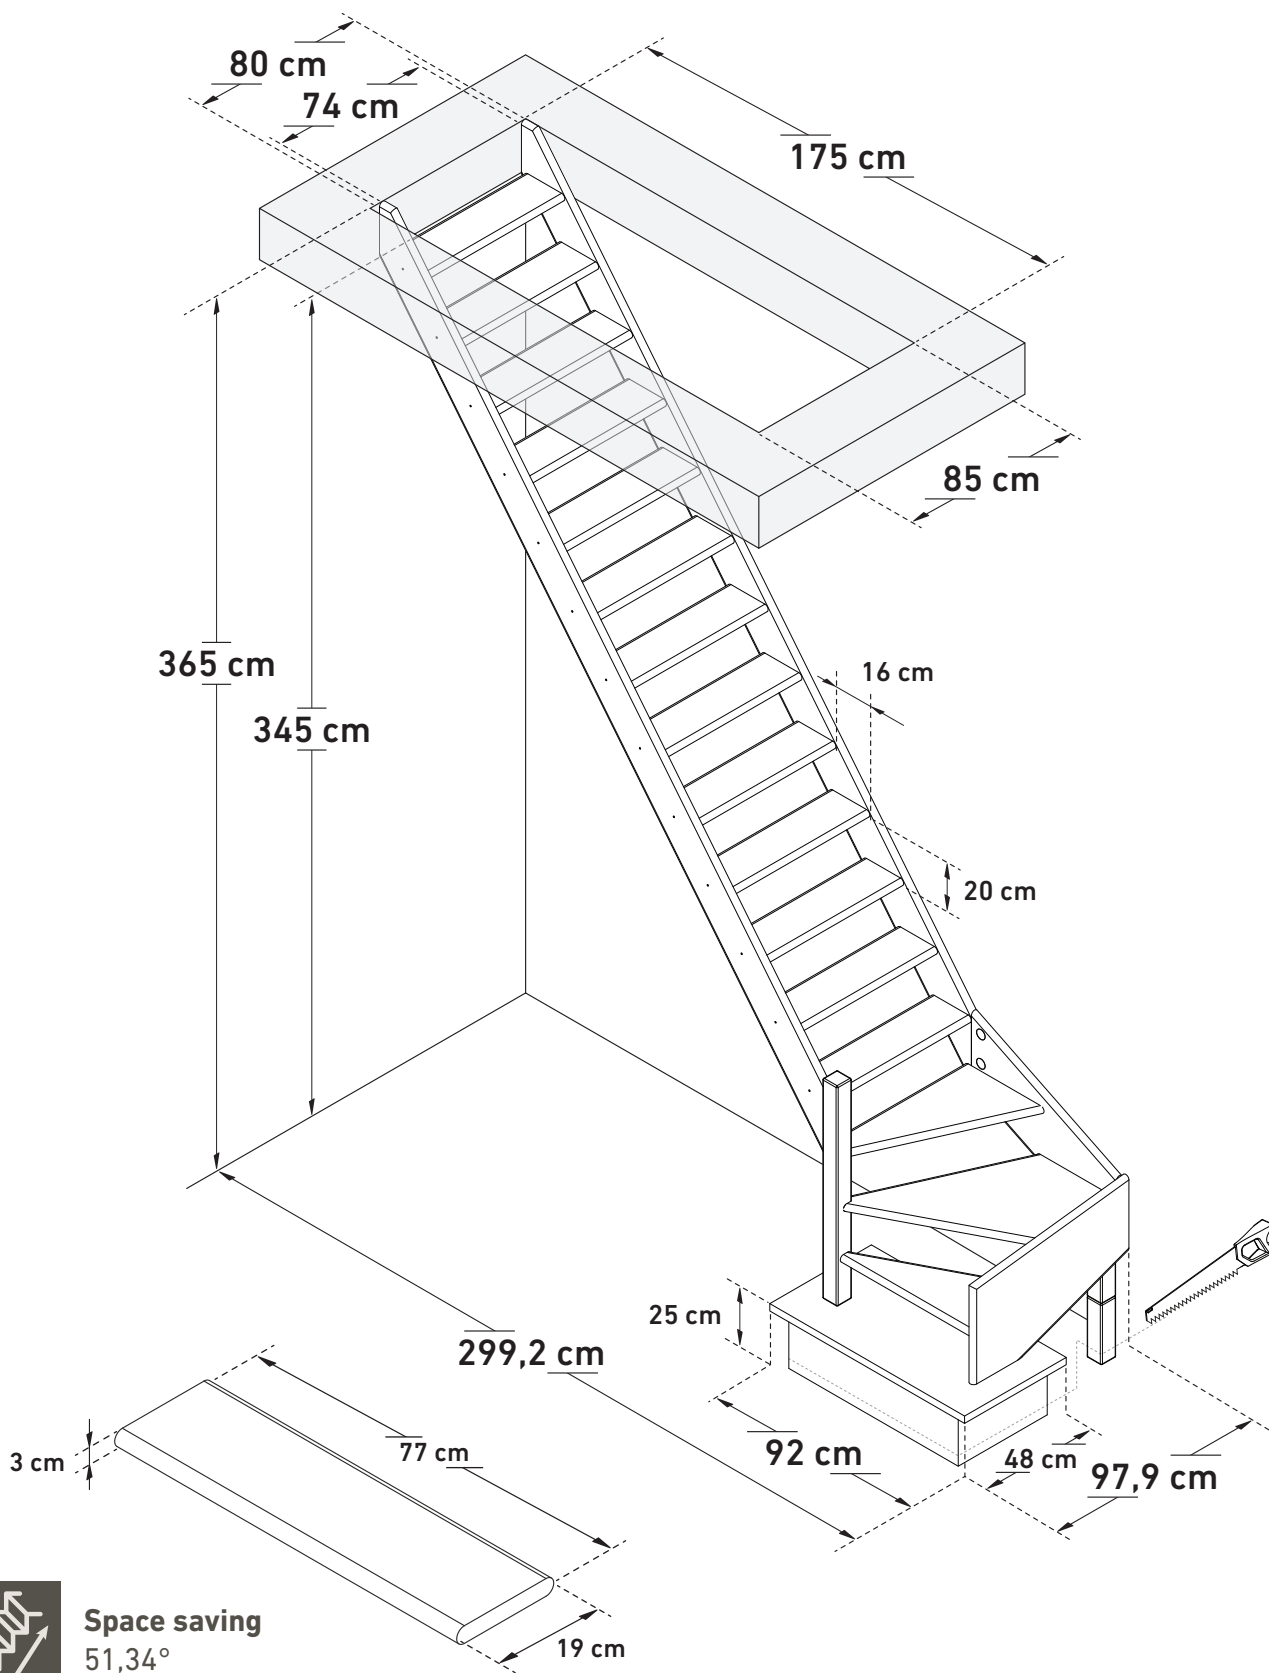

DIMENSIONS

COTTAGE LARGE (1/4 TURN DOWN LEFT)

SOGEM

Space saving
51,34°

Wall handrail
335 cm

DIMENSIONS

COTTAGE LARGE (1/4 TURN DOWN LEFT, BULLNOSE)

SOGEM

Space saving
51,34°

Wall handrail
335 cm

DIMENSIONS

COTTAGE LARGE (1/4 TURN UP LEFT)

SOGEM

Space saving
51,34°

Wall handrail
335 cm

DIMENSIONS
COTTAGE LARGE (1/4 TURN UP LEFT, BULLNOSE)