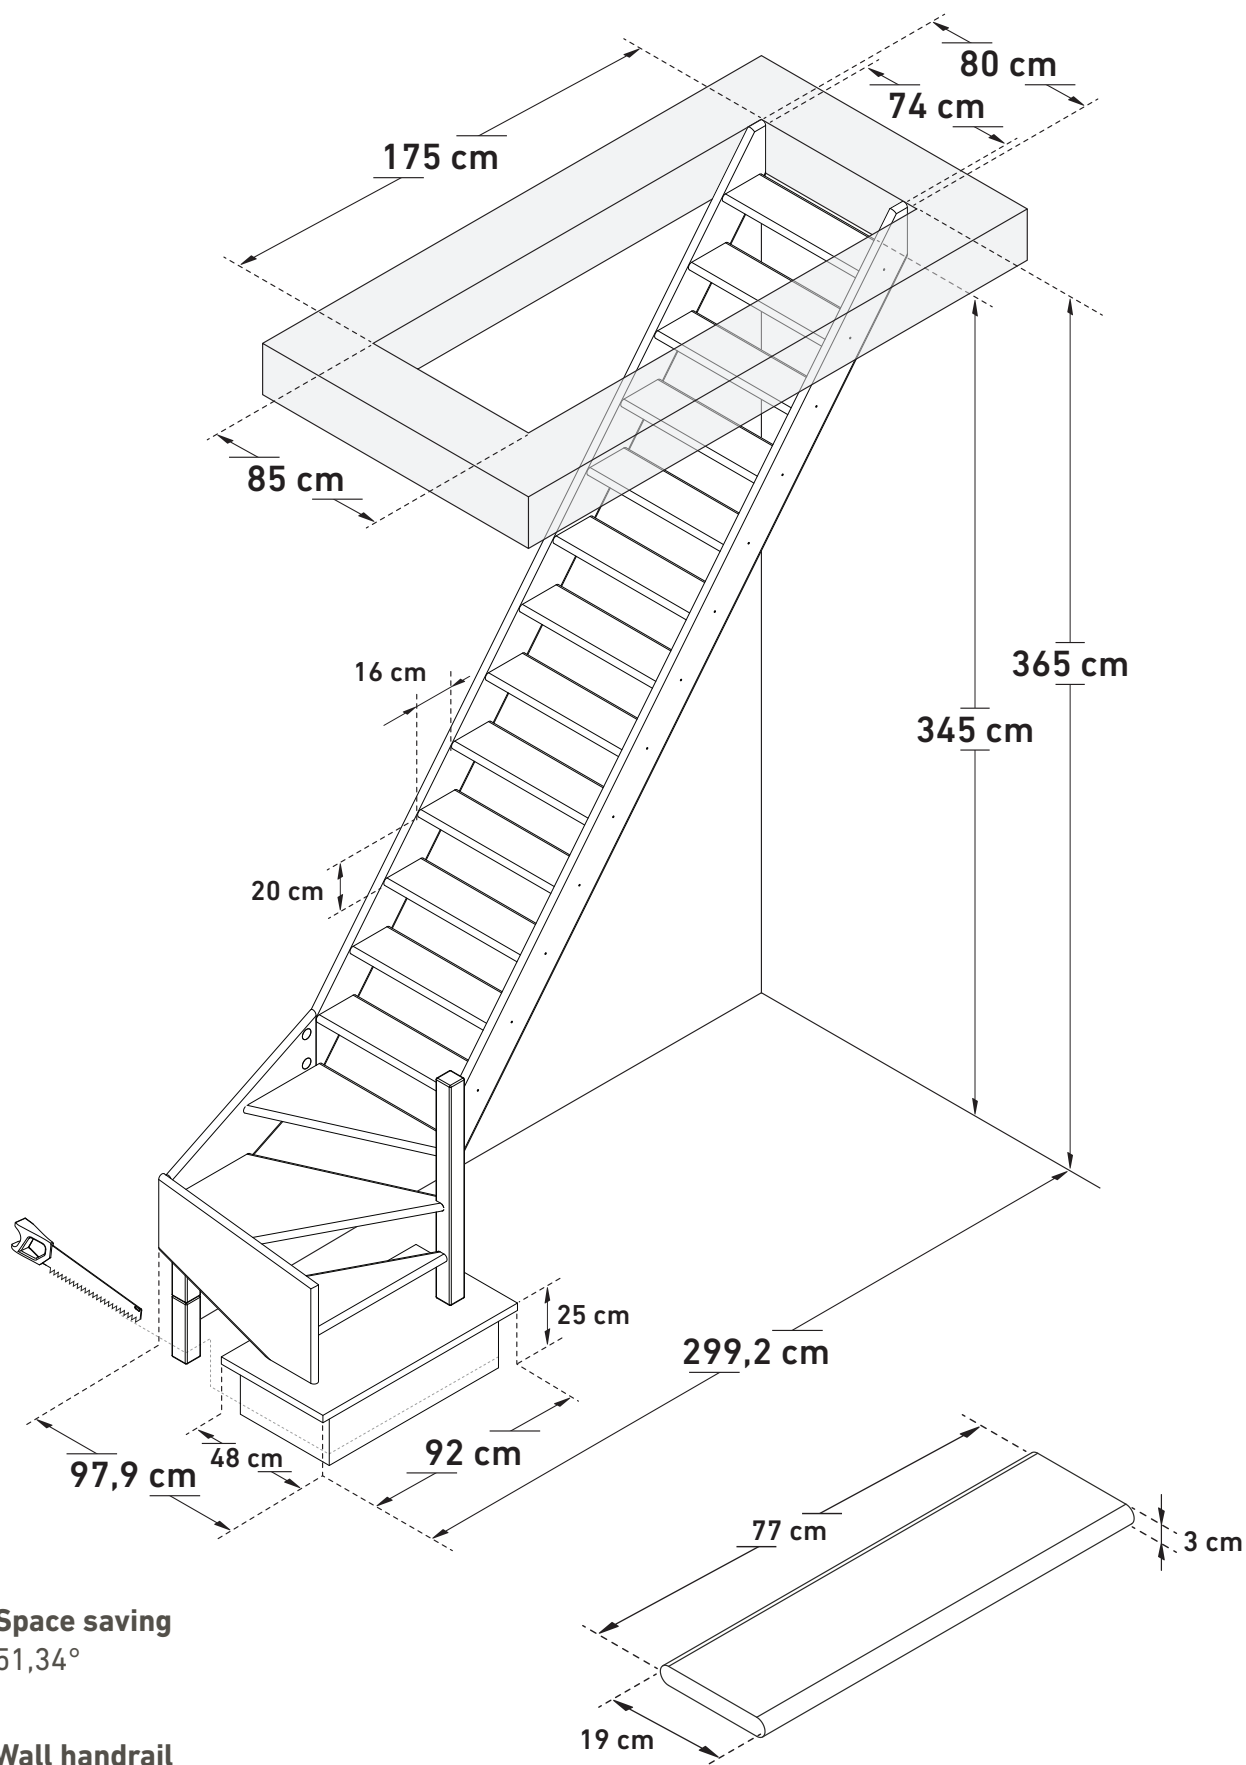

DIMENSIONS

# COTTAGE LARGE (1/4 TURN DOWN RIGHT)

**SOGEM**

DIMENSIONS

# COTTAGE LARGE (1/4 TURN DOWN RIGHT, BULLNOSE)

**SOGEM**

**Space saving**  
51,34°

**Wall handrail**  
335 cm

DIMENSIONS  
**COTTAGE LARGE** (1/4 TURN UP RIGHT)

**Space saving**  
51,34°

**Wall handrail**  
335 cm

DIMENSIONS  
**COTTAGE LARGE** (1/4 TURN UP RIGHT, BULLNOSE)

**Space saving**  
51,34°

**Wall handrail**  
360 cm