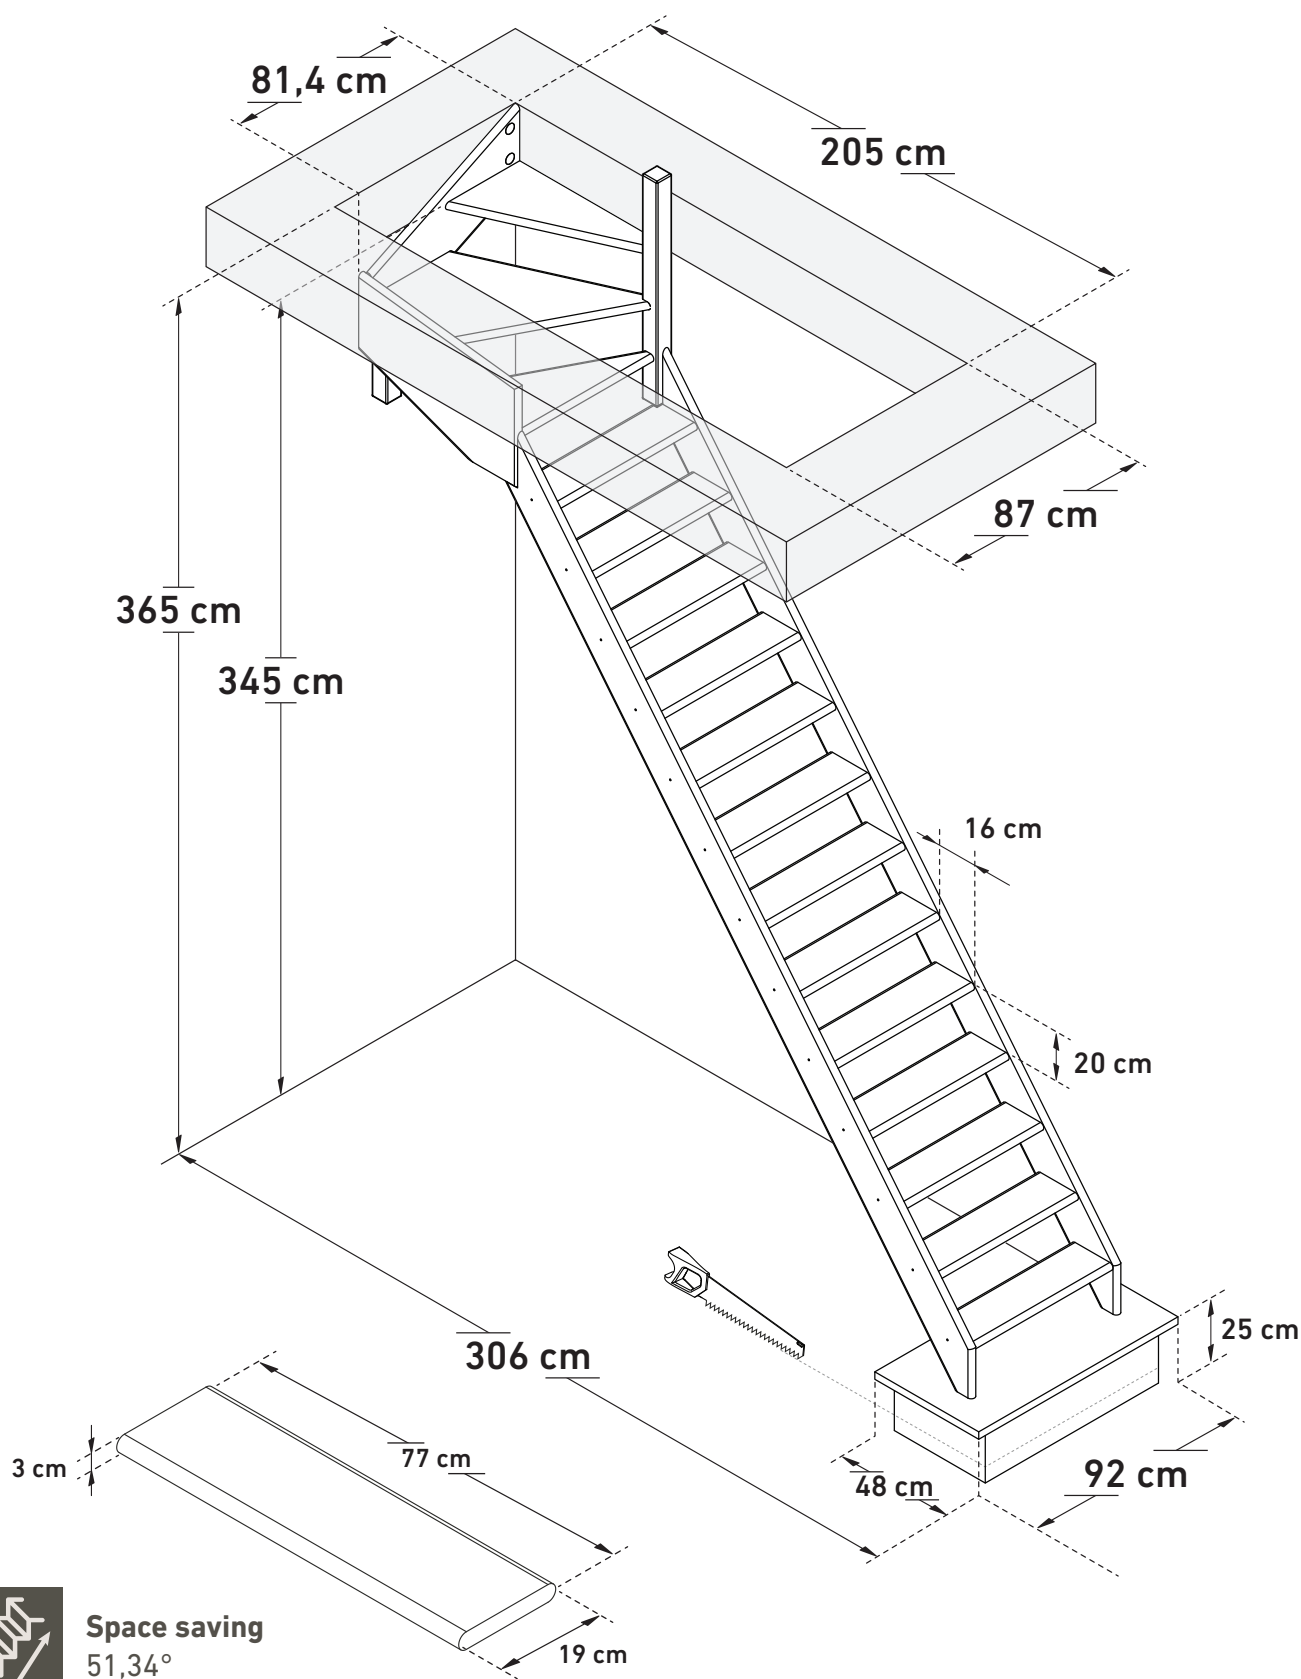

DIMENSIONS

# COTTAGE LARGE (1/4 TURN DOWN RIGHT)

**SOGEM**

DIMENSIONS

# COTTAGE LARGE (1/4 TURN DOWN RIGHT, BULLNOSE)

**SOGEM**

**Space saving**  
51,34°

**Wall handrail**  
335 cm

DIMENSIONS  
**COTTAGE LARGE** (1/4 TURN UP RIGHT)

**Space saving**  
51,34°

**Wall handrail**  
335 cm

DIMENSIONS  
**COTTAGE LARGE** (1/4 TURN UP RIGHT, BULLNOSE)

**Space saving**  
51,34°

**Wall handrail**  
360 cm