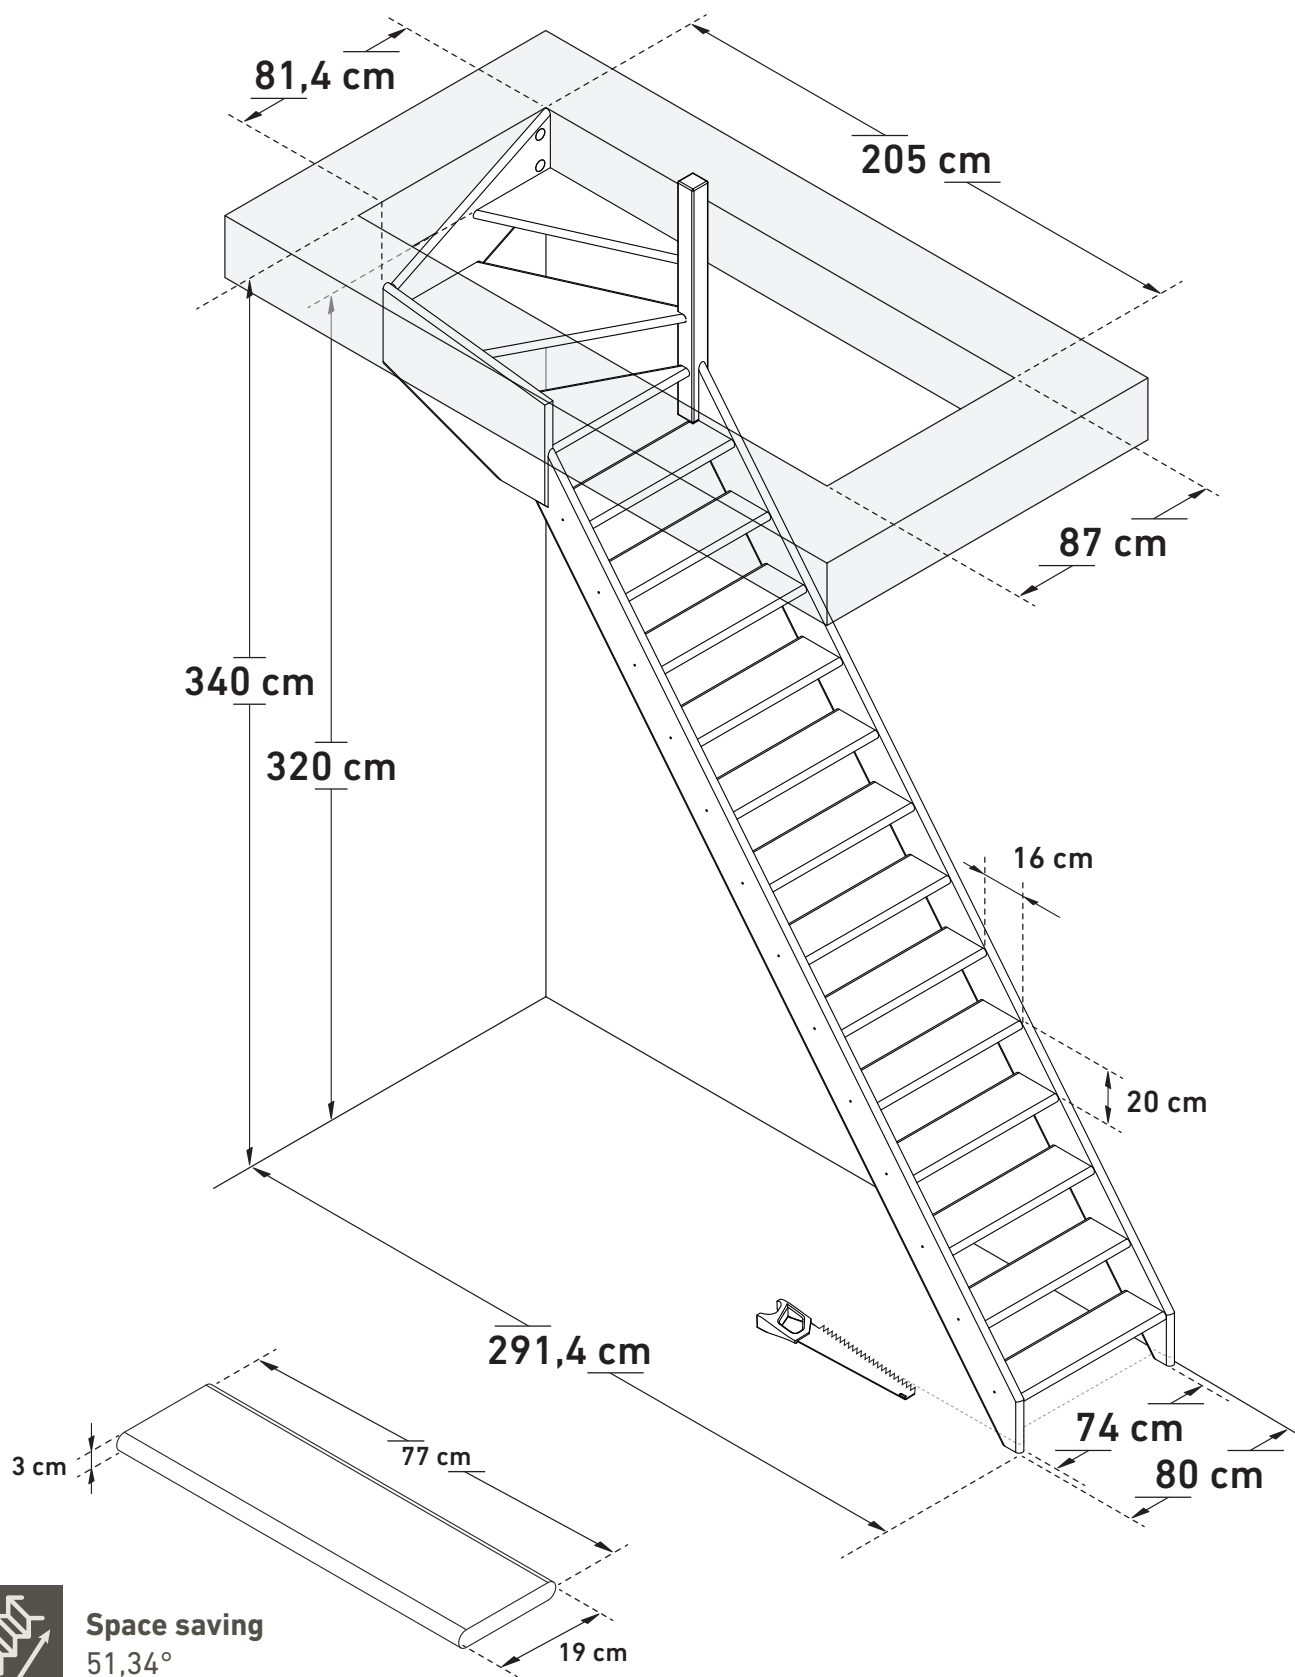

DIMENSIONS

# COTTAGE LARGE (1/4 TURN DOWN RIGHT)

**SOGEM**

DIMENSIONS

# COTTAGE LARGE (1/4 TURN DOWN RIGHT, BULLNOSE)

**SOGEM**

**Space saving**  
51,34°

**Wall handrail**  
335 cm

DIMENSIONS  
**COTTAGE LARGE** (1/4 TURN UP RIGHT)

**Space saving**  
51,34°

**Wall handrail**  
335 cm

DIMENSIONS  
**COTTAGE LARGE** (1/4 TURN UP RIGHT, BULLNOSE)

**Space saving**  
51,34°

**Wall handrail**  
360 cm