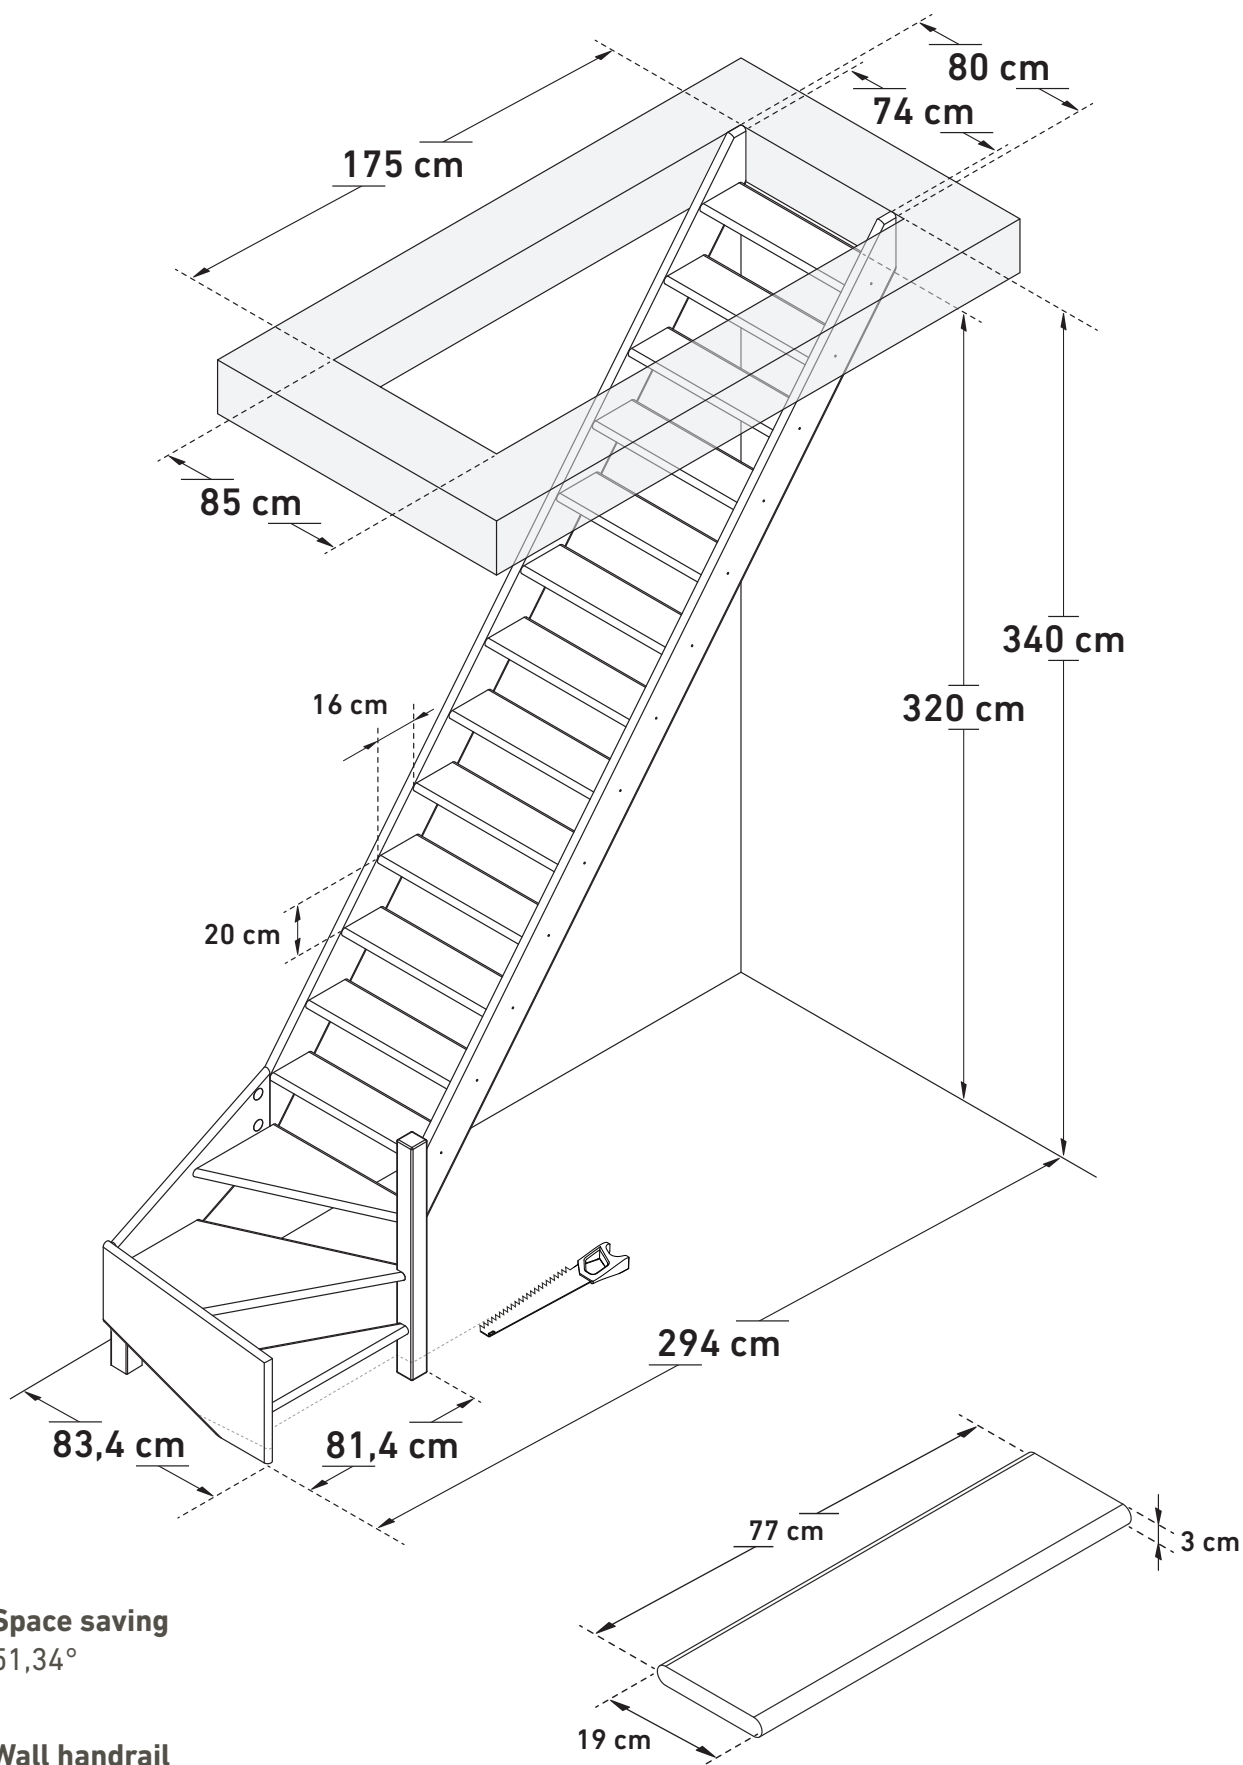

DIMENSIONS

# COTTAGE LARGE (1/4 TURN DOWN RIGHT)

**SOGEM**

DIMENSIONS

# COTTAGE LARGE (1/4 TURN DOWN RIGHT, BULLNOSE)

**SOGEM**

**Space saving**  
51,34°

**Wall handrail**  
335 cm

DIMENSIONS  
**COTTAGE LARGE** (1/4 TURN UP RIGHT)

**Space saving**  
51,34°

**Wall handrail**  
335 cm

DIMENSIONS  
**COTTAGE LARGE** (1/4 TURN UP RIGHT, BULLNOSE)

**Space saving**  
51,34°

**Wall handrail**  
360 cm