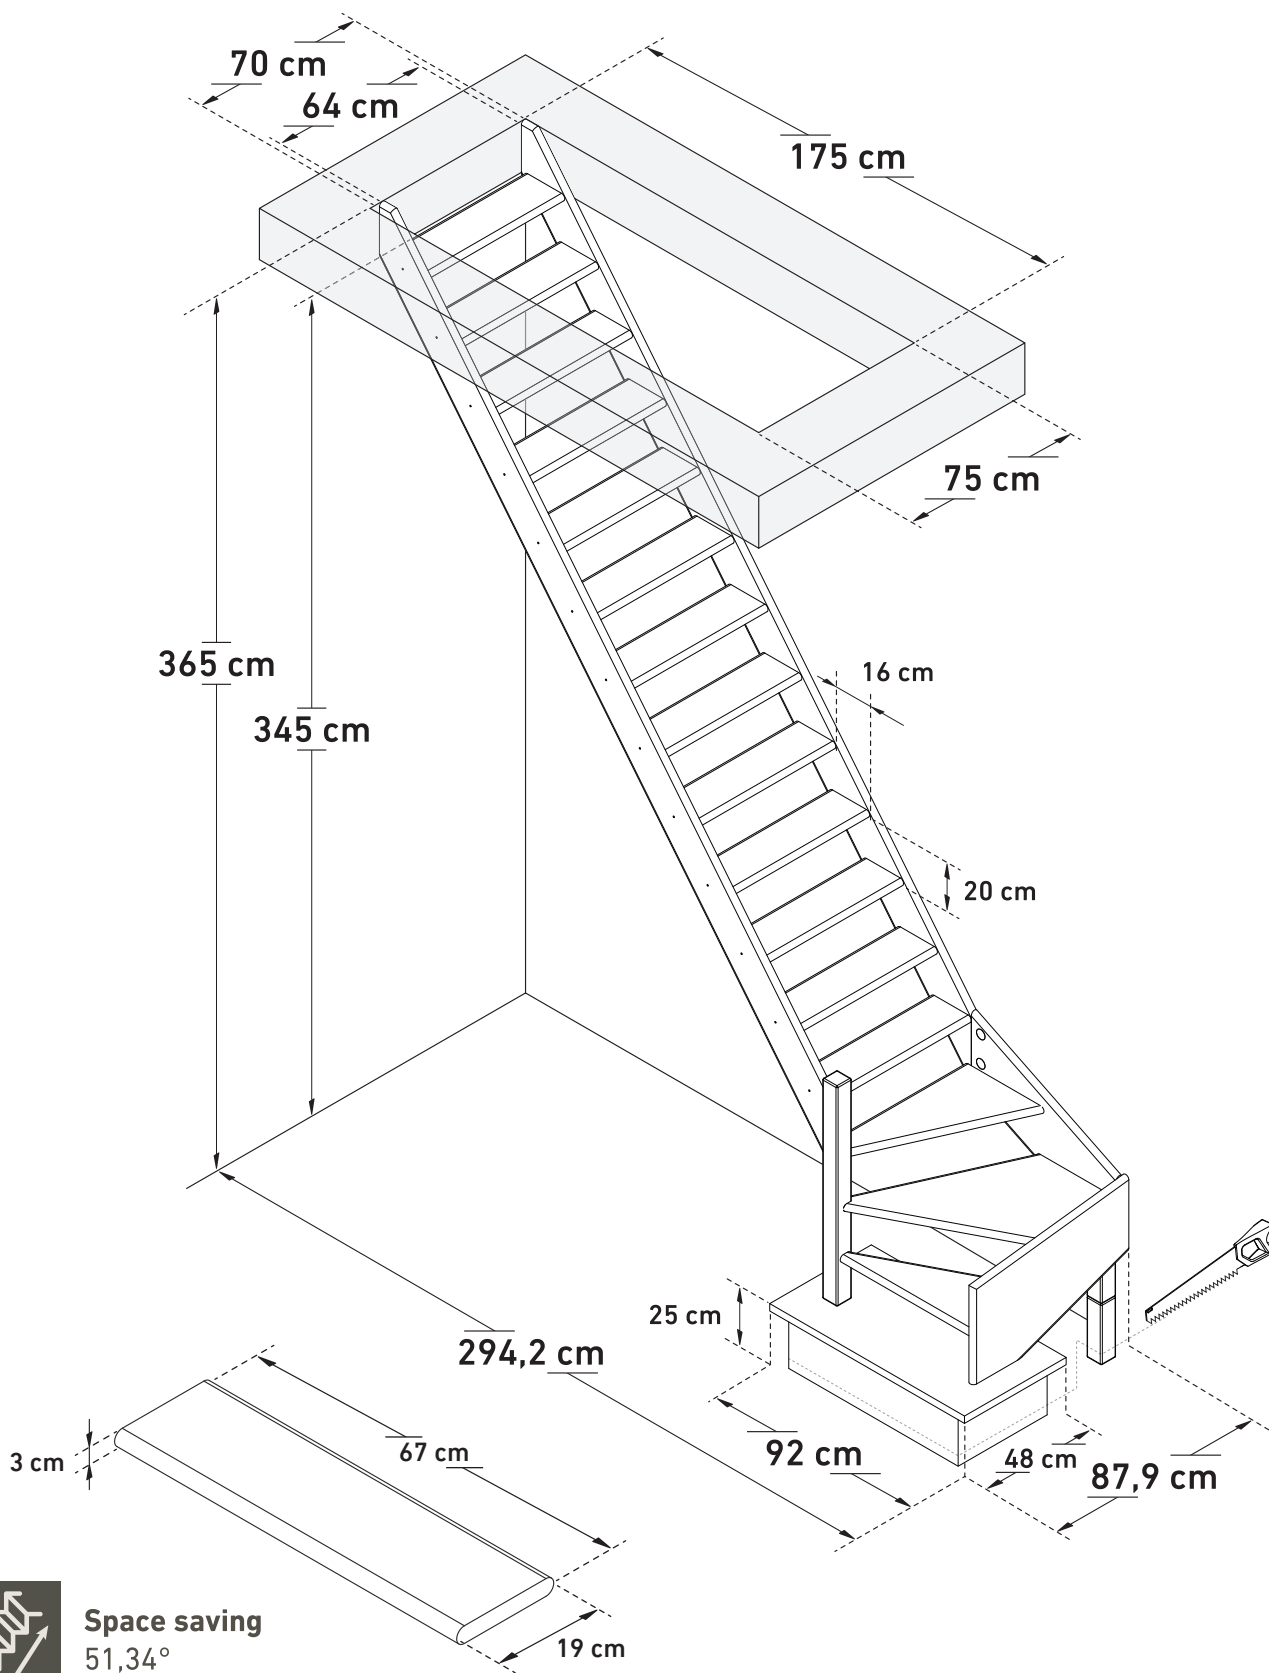

DIMENSIONS

COTTAGE MEDIUM (1/4 TURN DOWN LEFT)

SOGEM

Space saving
51,34°

Wall handrail
335 cm

DIMENSIONS

COTTAGE MEDIUM (1/4 TURN DOWN LEFT, BULLNOSE)

SOGEM

Space saving
51,34°

Wall handrail
335 cm

DIMENSIONS

COTTAGE MEDIUM (1/4 TURN UP LEFT)

SOGEM

Space saving
51,34°

Wall handrail
335 cm

DIMENSIONS