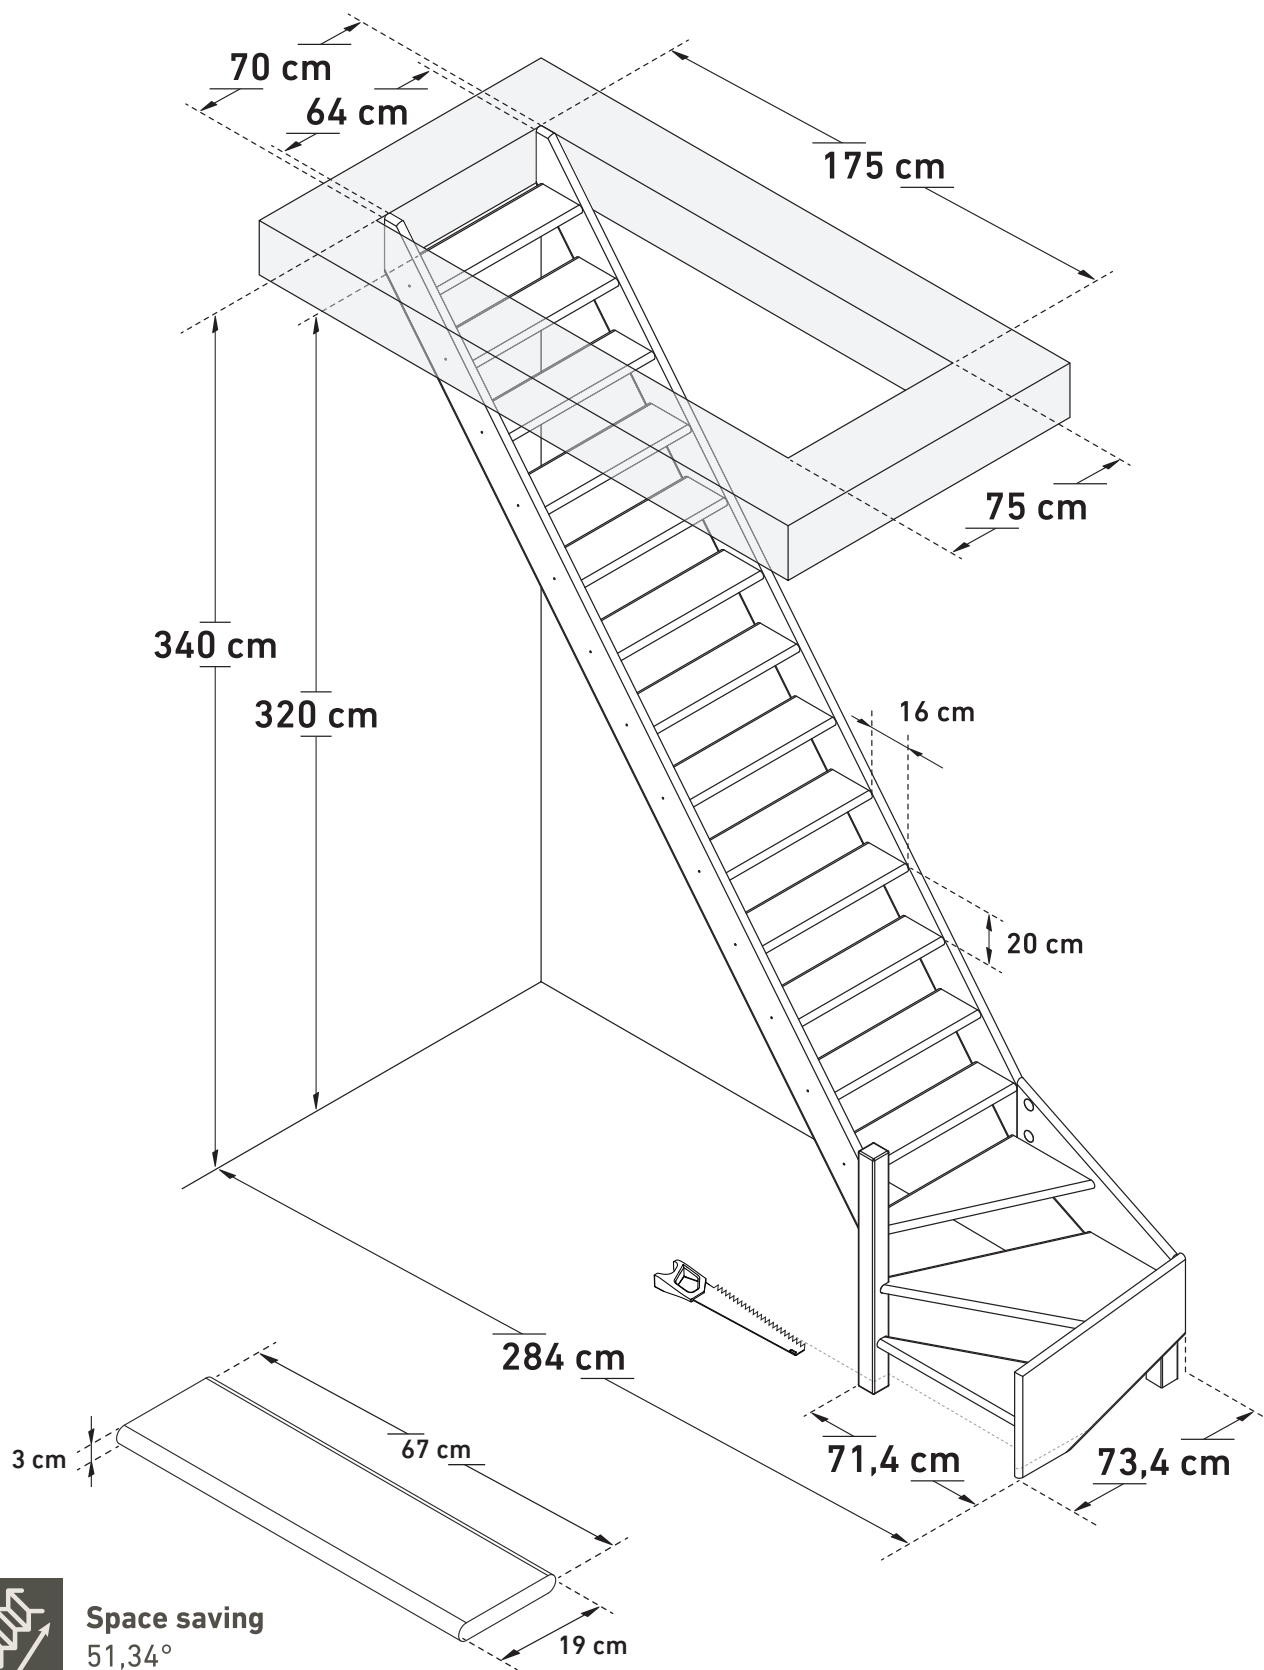

DIMENSIONS

COTTAGE MEDIUM (1/4 TURN DOWN LEFT)

SOGEM

Space saving
51,34°

Wall handrail
335 cm

DIMENSIONS

COTTAGE MEDIUM (1/4 TURN DOWN LEFT, BULLNOSE)

SOGEM

Space saving
51,34°

Wall handrail
335 cm

DIMENSIONS

COTTAGE MEDIUM (1/4 TURN UP LEFT)

SOGEM

Space saving
51,34°

Wall handrail
335 cm

DIMENSIONS