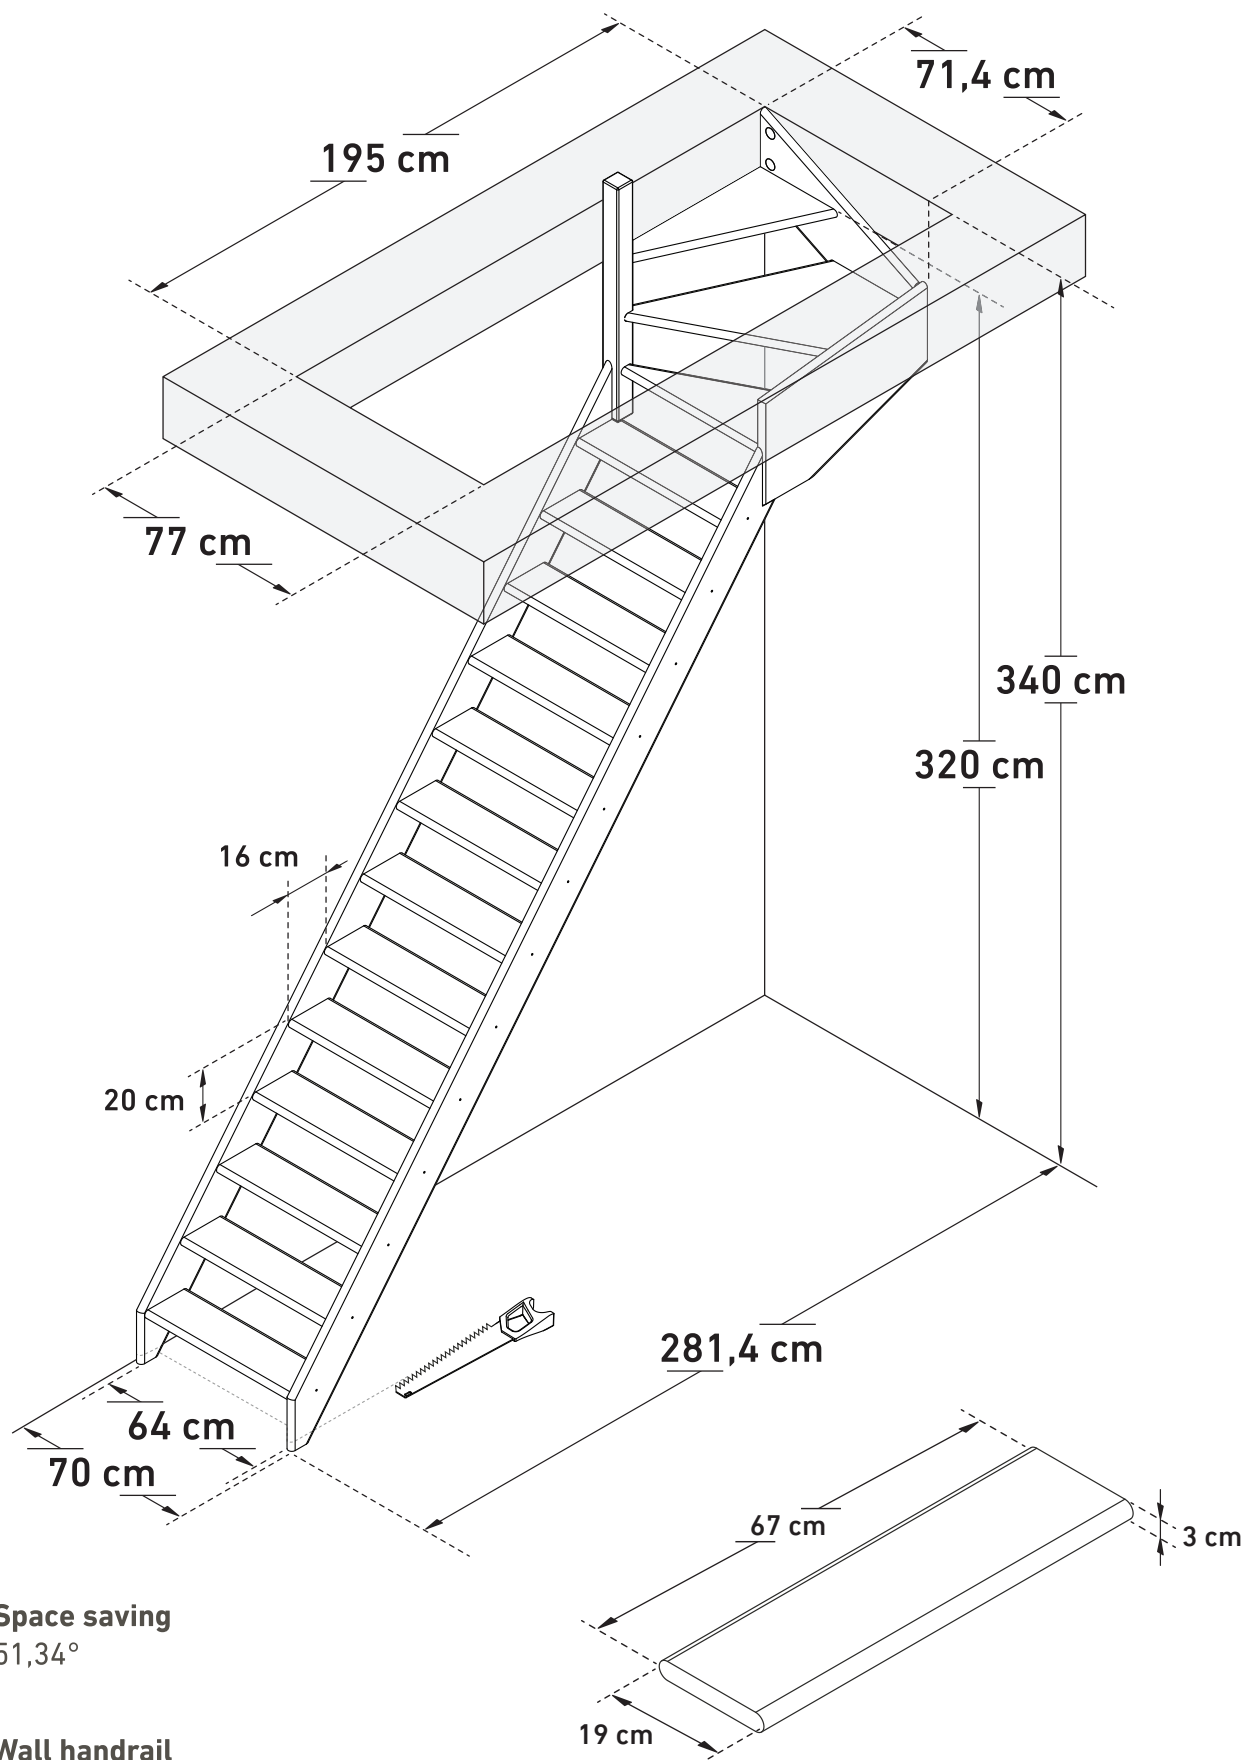

DIMENSIONS

COTTAGE MEDIUM (1/4 TURN DOWN LEFT)

SOGEM

Space saving
51,34°

Wall handrail
335 cm

DIMENSIONS

COTTAGE MEDIUM (1/4 TURN DOWN LEFT, BULLNOSE)

SOGEM

Space saving
51,34°

Wall handrail
335 cm

DIMENSIONS

COTTAGE MEDIUM (1/4 TURN UP LEFT)

SOGEM

Space saving
51,34°

Wall handrail
335 cm

DIMENSIONS