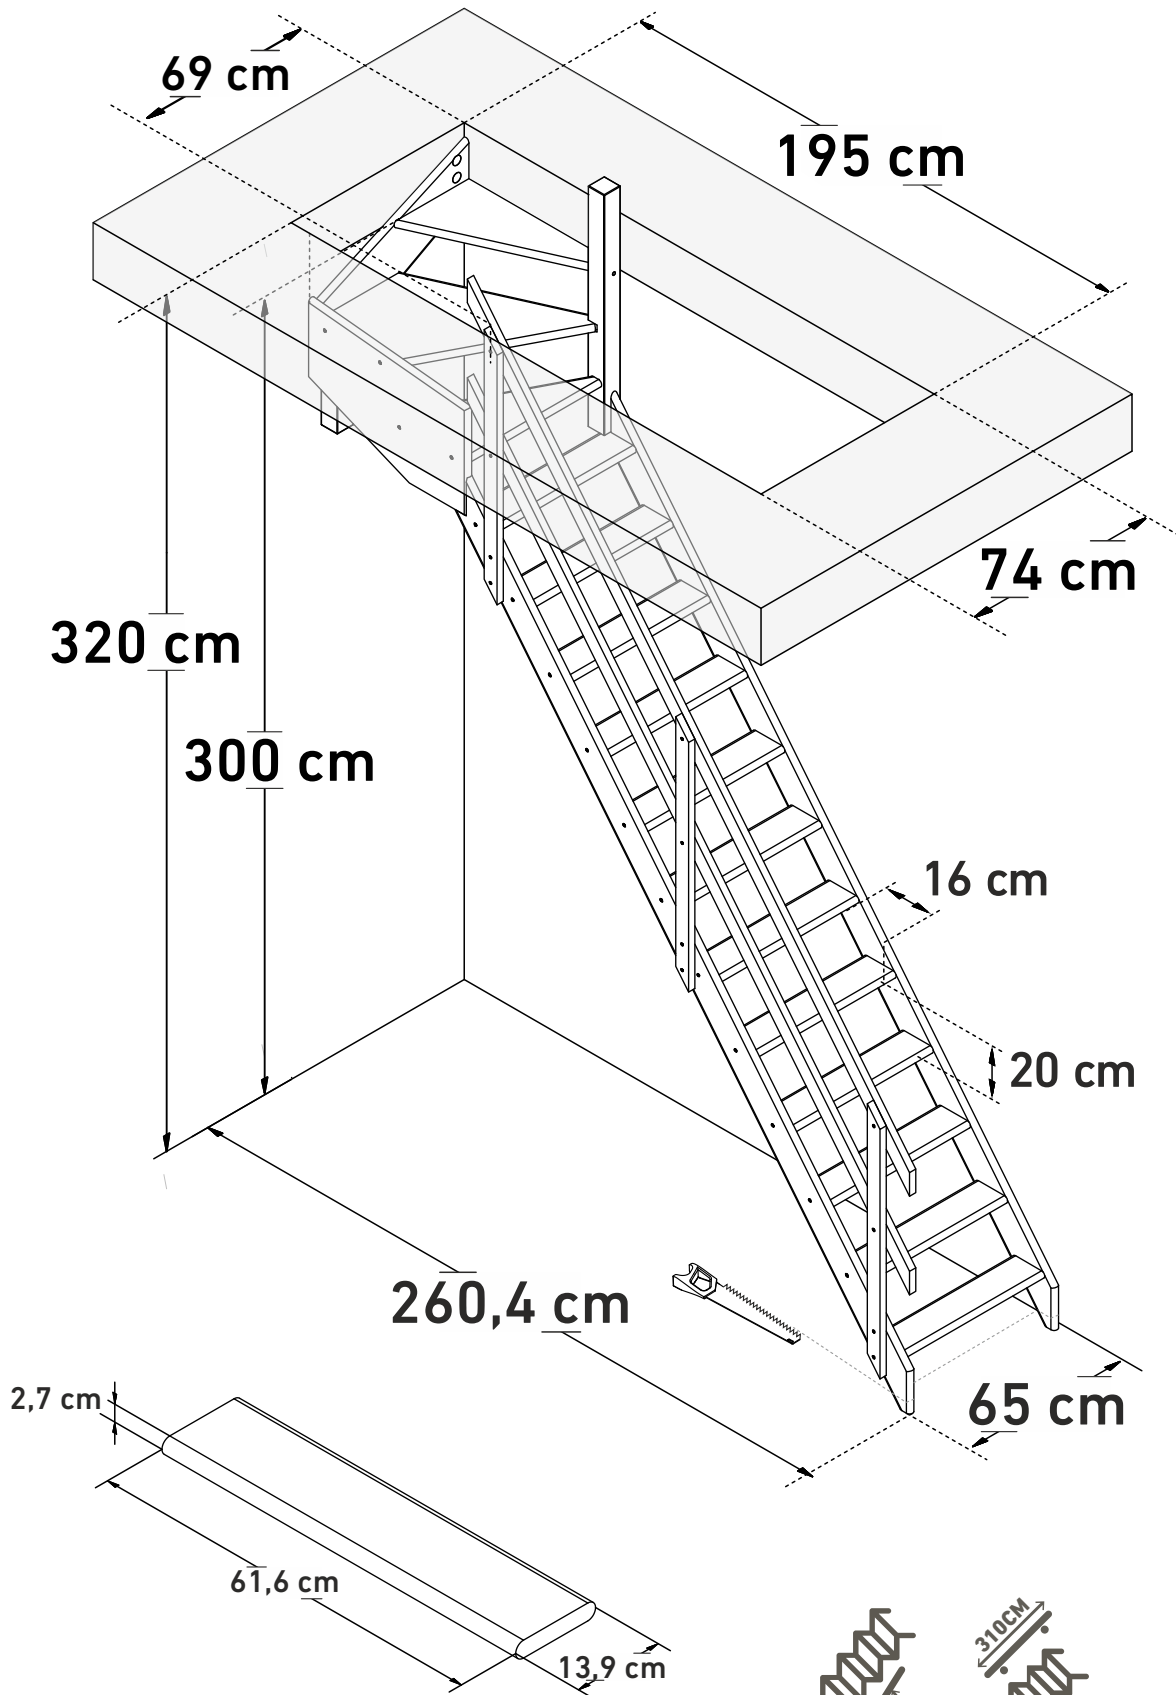

DIMENSIONS

COTTAGE JUNIOR (¼TURN DOWN RIGHT)

230406S0

www.sogem

DIMENSIONS

COTTAGE JUNIOR (¼TURN DOWN RIGHT, BANISTER)

230406S0

www.sogem

DIMENSIONS

COTTAGE JUNIOR (¼TURN DOWN RIGHT, BULLNOSE)

230406S0

DIMENSIONS

COTTAGE JUNIOR (¼TURN UP RIGHT)

DIMENSIONS

COTTAGE JUNIOR (¼TURN UP RIGHT, BANISTER)

DIMENSIONS