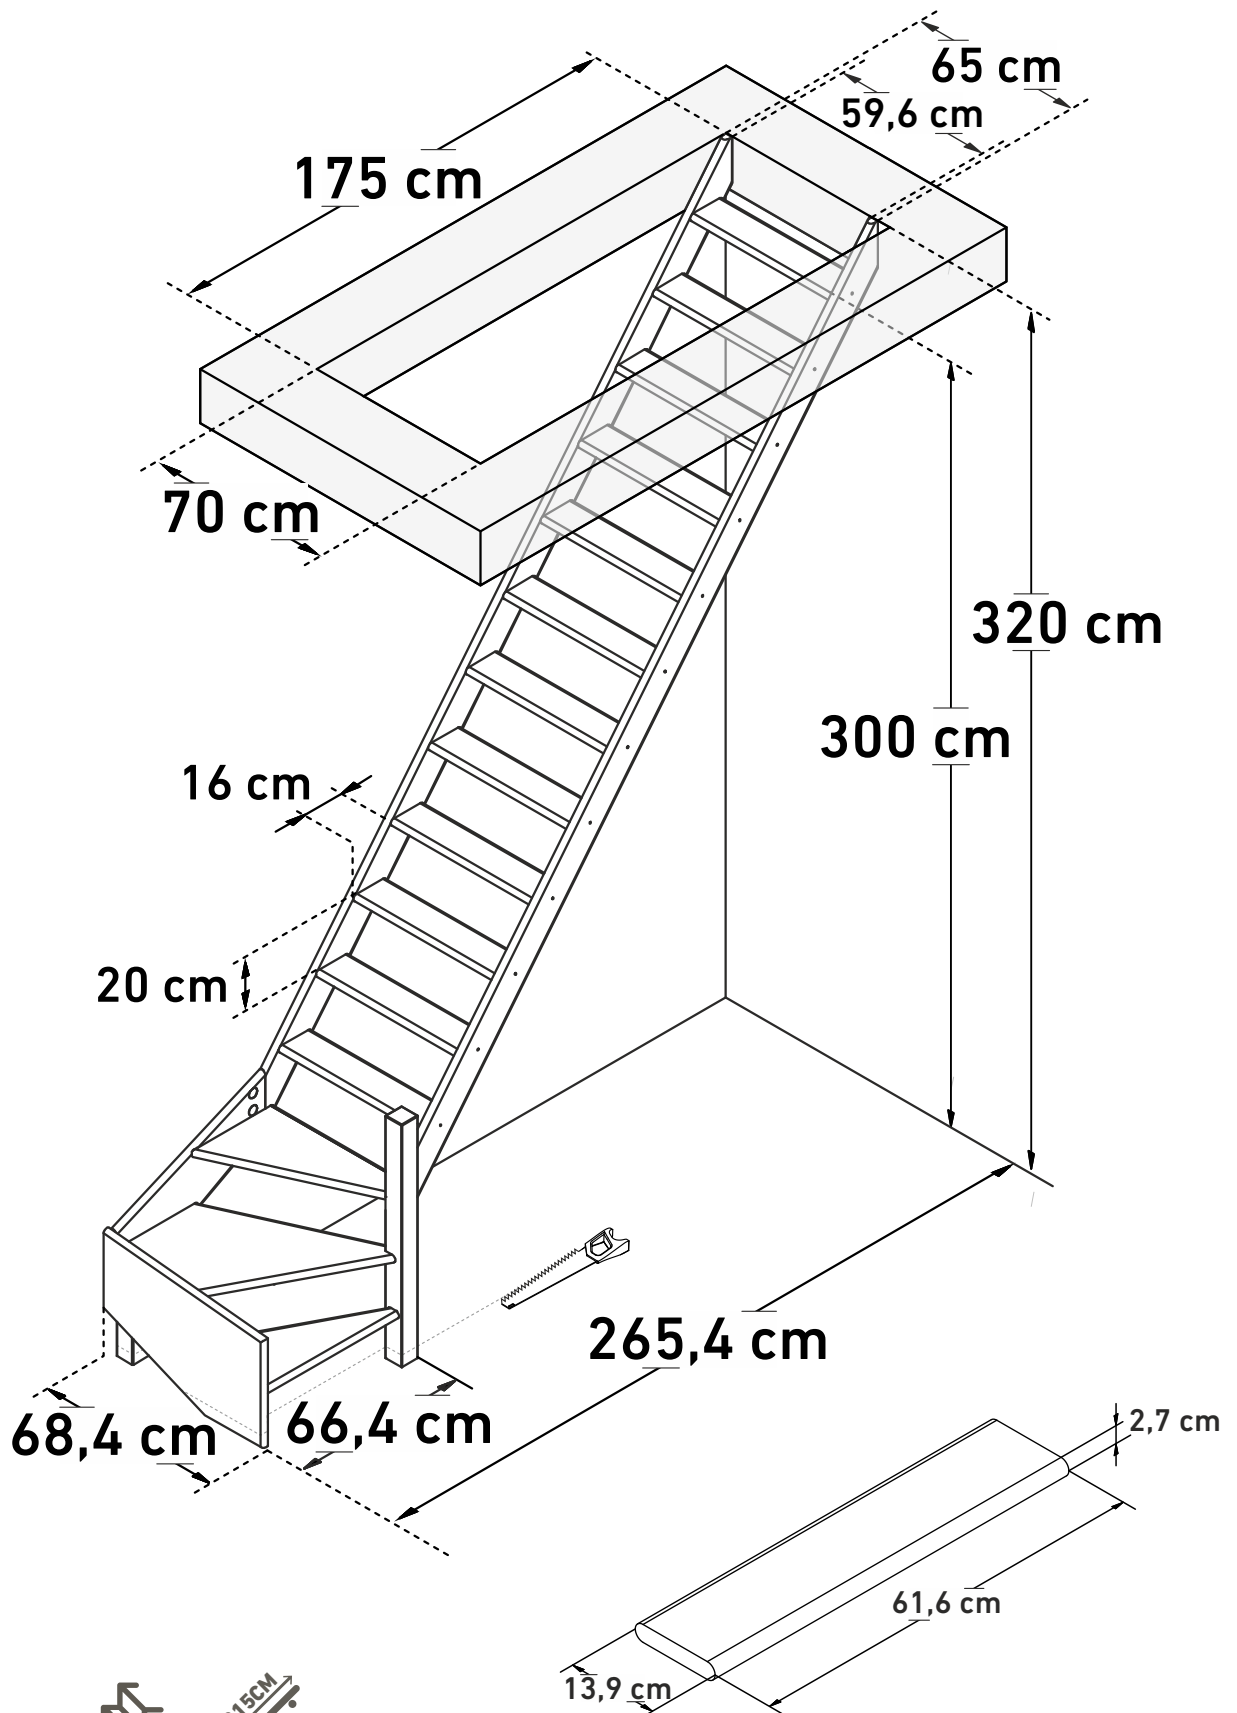

DIMENSIONS

COTTAGE JUNIOR (¼TURN DOWN RIGHT)

230406S0

www.sogem

DIMENSIONS

COTTAGE JUNIOR (¼TURN DOWN RIGHT, BANISTER)

230406S0

www.sogem

DIMENSIONS

COTTAGE JUNIOR (¼TURN DOWN RIGHT, BULLNOSE)

230406S0

DIMENSIONS

COTTAGE JUNIOR (¼TURN UP RIGHT)

DIMENSIONS

COTTAGE JUNIOR (¼TURN UP RIGHT, BANISTER)

DIMENSIONS