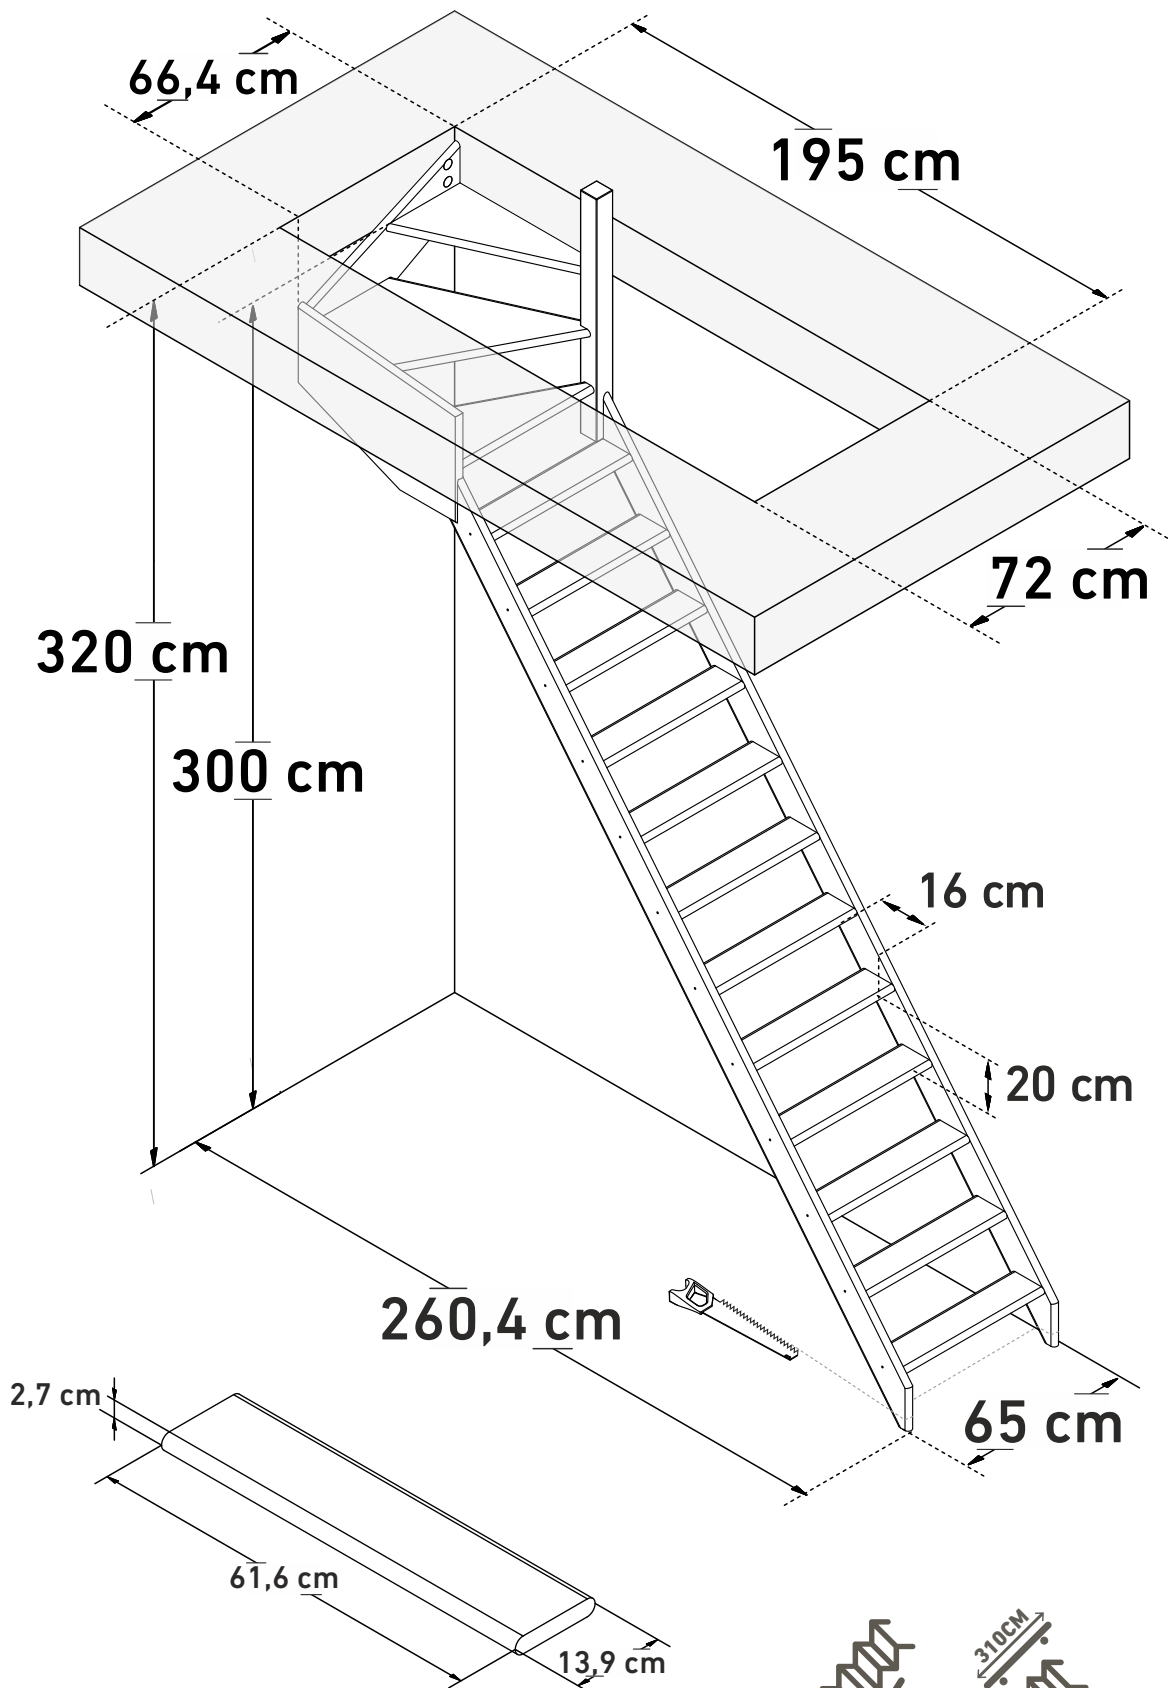

DIMENSIONS

COTTAGE JUNIOR (¼TURN DOWN RIGHT)

230406S0

www.sogem

DIMENSIONS

COTTAGE JUNIOR (¼TURN DOWN RIGHT, BANISTER)

230406S0

www.sogem

DIMENSIONS

COTTAGE JUNIOR (¼TURN DOWN RIGHT, BULLNOSE)

230406S0

DIMENSIONS

COTTAGE JUNIOR (¼TURN UP RIGHT)

DIMENSIONS

COTTAGE JUNIOR (¼TURN UP RIGHT, BANISTER)

DIMENSIONS