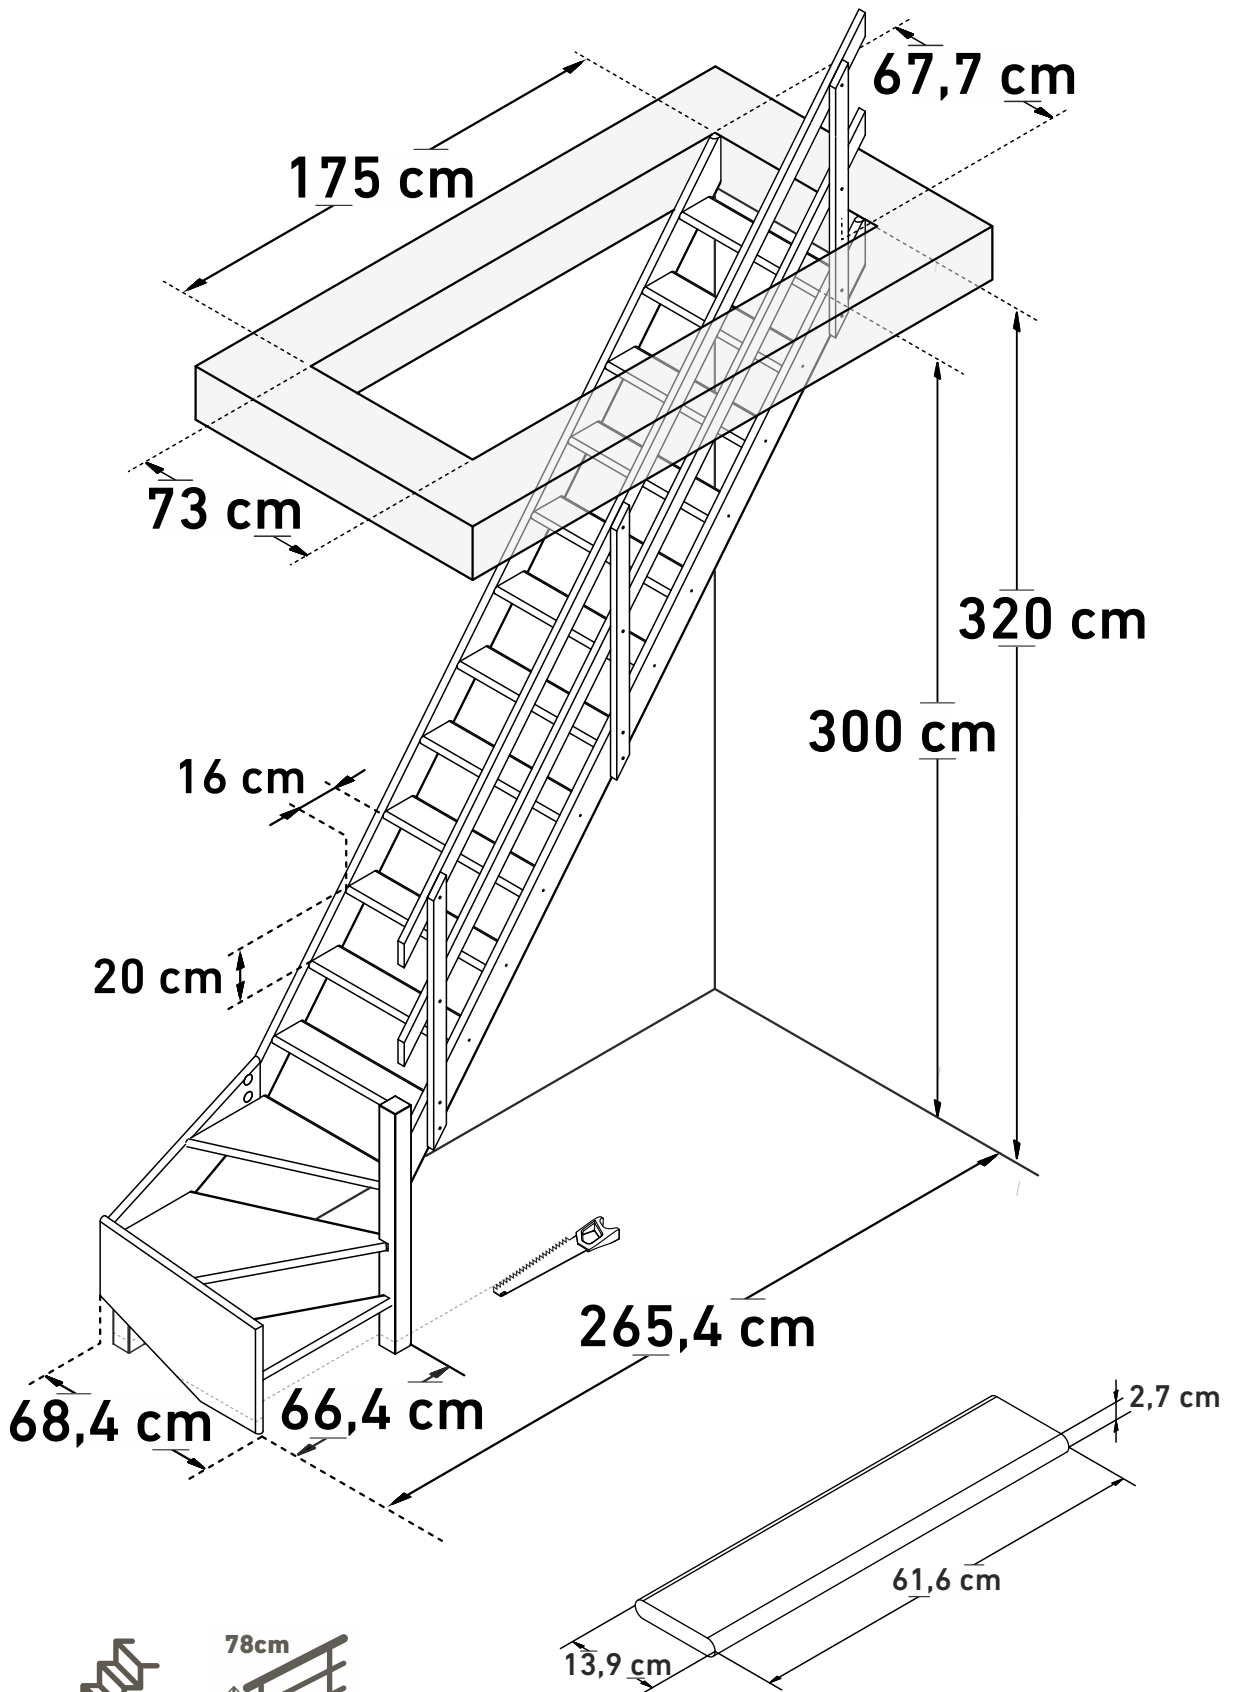

DIMENSIONS

COTTAGE JUNIOR (¼TURN DOWN RIGHT)

230406S0

www.sogem

DIMENSIONS

COTTAGE JUNIOR (¼TURN DOWN RIGHT, BANISTER)

230406S0

www.sogem

DIMENSIONS

COTTAGE JUNIOR (¼TURN DOWN RIGHT, BULLNOSE)

230406S0

DIMENSIONS

COTTAGE JUNIOR (¼TURN UP RIGHT)

DIMENSIONS

COTTAGE JUNIOR (¼TURN UP RIGHT, BANISTER)

DIMENSIONS