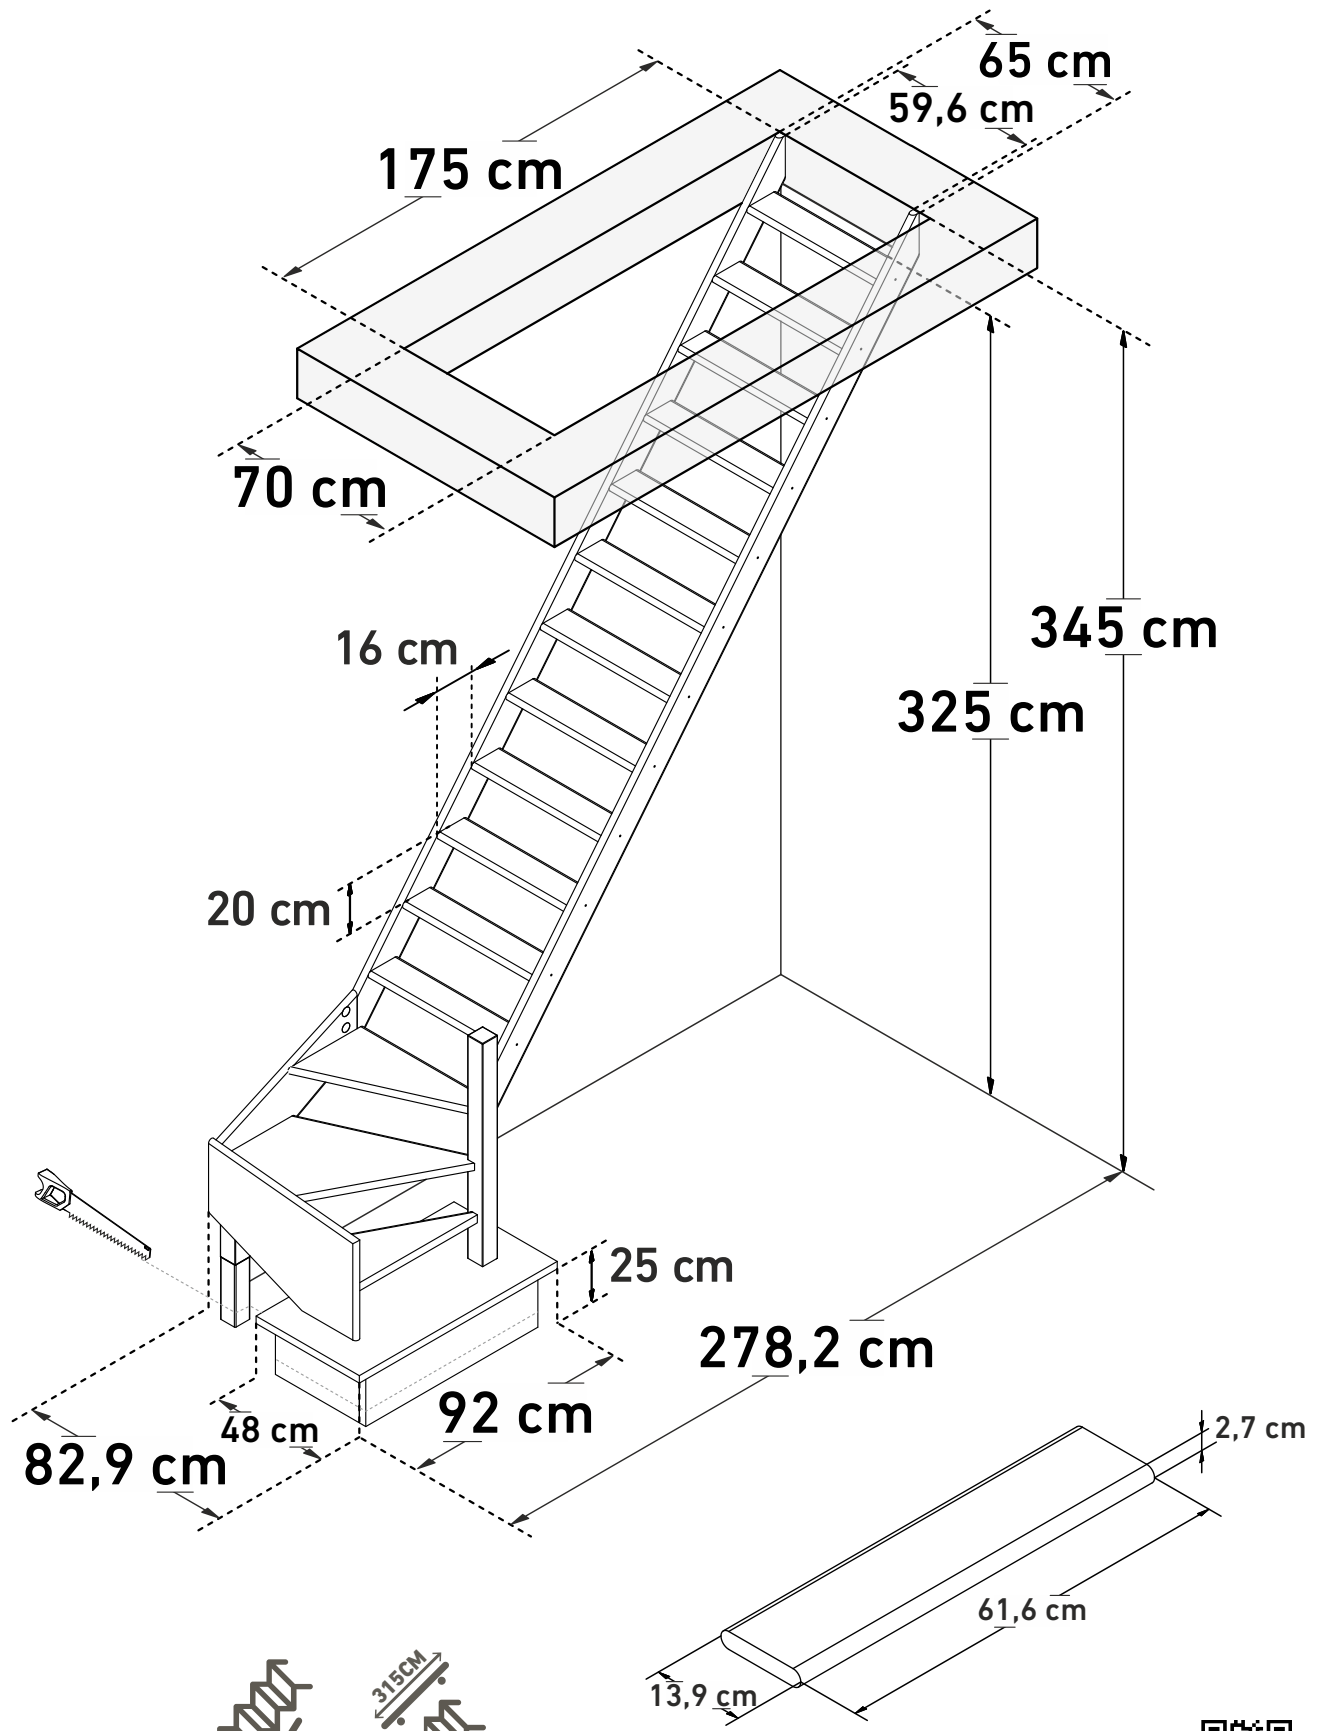

DIMENSIONS

COTTAGE JUNIOR (¼TURN DOWN RIGHT)

230406S0

www.sogem

DIMENSIONS

COTTAGE JUNIOR (¼TURN DOWN RIGHT, BANISTER)

230406S0

www.sogem

DIMENSIONS

COTTAGE JUNIOR (¼TURN DOWN RIGHT, BULLNOSE)

230406S0

DIMENSIONS

COTTAGE JUNIOR (¼TURN UP RIGHT)

DIMENSIONS

COTTAGE JUNIOR (¼TURN UP RIGHT, BANISTER)

DIMENSIONS