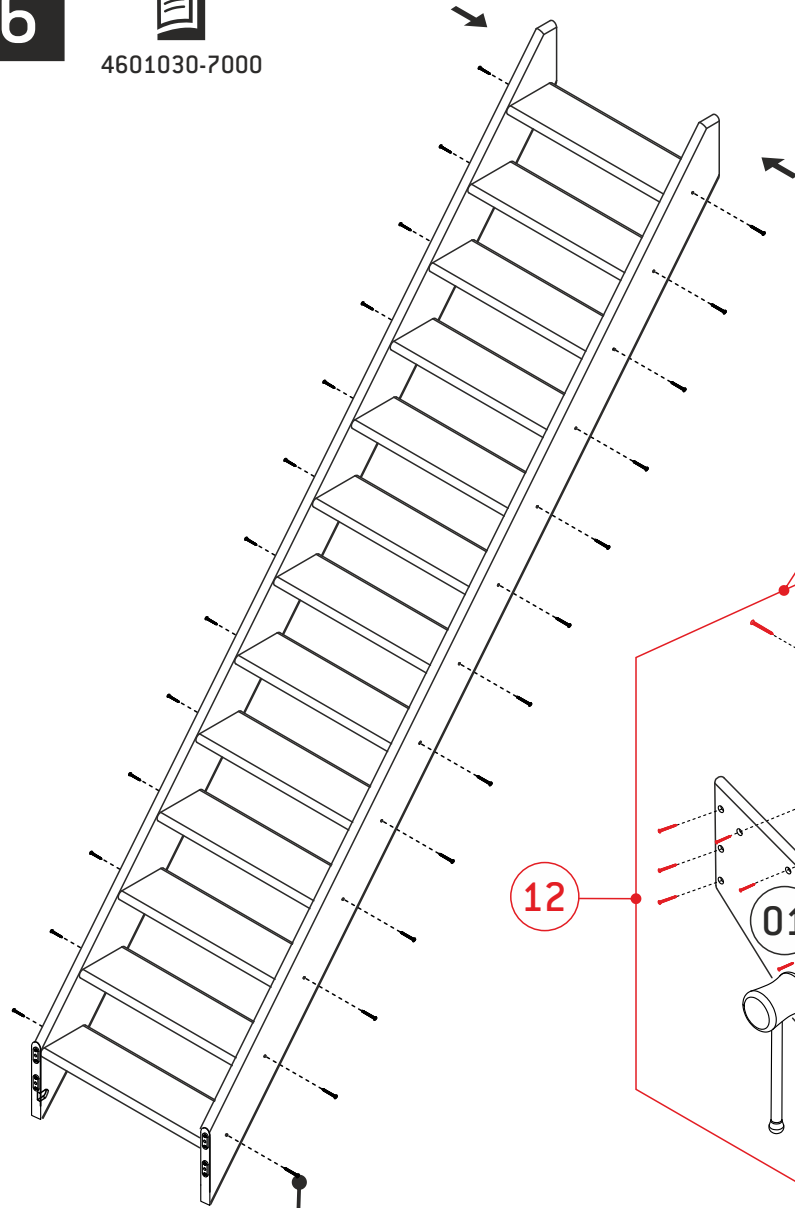

COTTAGE LARGE 1/4T DROIT

- Ⓡ COTTAGE LARGE 1/4T
- ⓃL COTTAGE LARGE 1/4T
- ⓄB COTTAGE LARGE 1/4T
- ⓄE COTTAGE LARGE 1/4T
- ⓄS COTTAGE LARGE 1/4T
- ⓄO COTTAGE LARGE TURNANTĂ

01 834x490x30 x1	02 784x640x30 x1	03 426x744x30 x1	04 1077x603x30 x1	05 408x770x30 x1	06 70x70x370 x1	07 70x70x900 x1	08 Ø35x5 x4
09 Ø7x66 x4	10 22x15x3 x4	11 46x15x3 x4	12 Ø5x60 x15	13 Ø3x35 x8	14 Ø6x90 x2		

4601030-7000

7

8

9

10

2/11

<284 cm

4601030-7000

1

2

09 x4	07x66	10 x4	22x15x3	11 x4	46x15x3	13 x8	04x40

3

4601030-7000

4

5

3cm

-0,3h: -1,5h

01
02

H < 300 cm

x2

- ┌ 05x25 (Pz2)
- ┆ 06x60 (Pz3)
- ┆ 08x50

x2

- ┌ 05x25 (Pz2)
- ┆ 06x60 (Pz3)
- ┆ 08x50