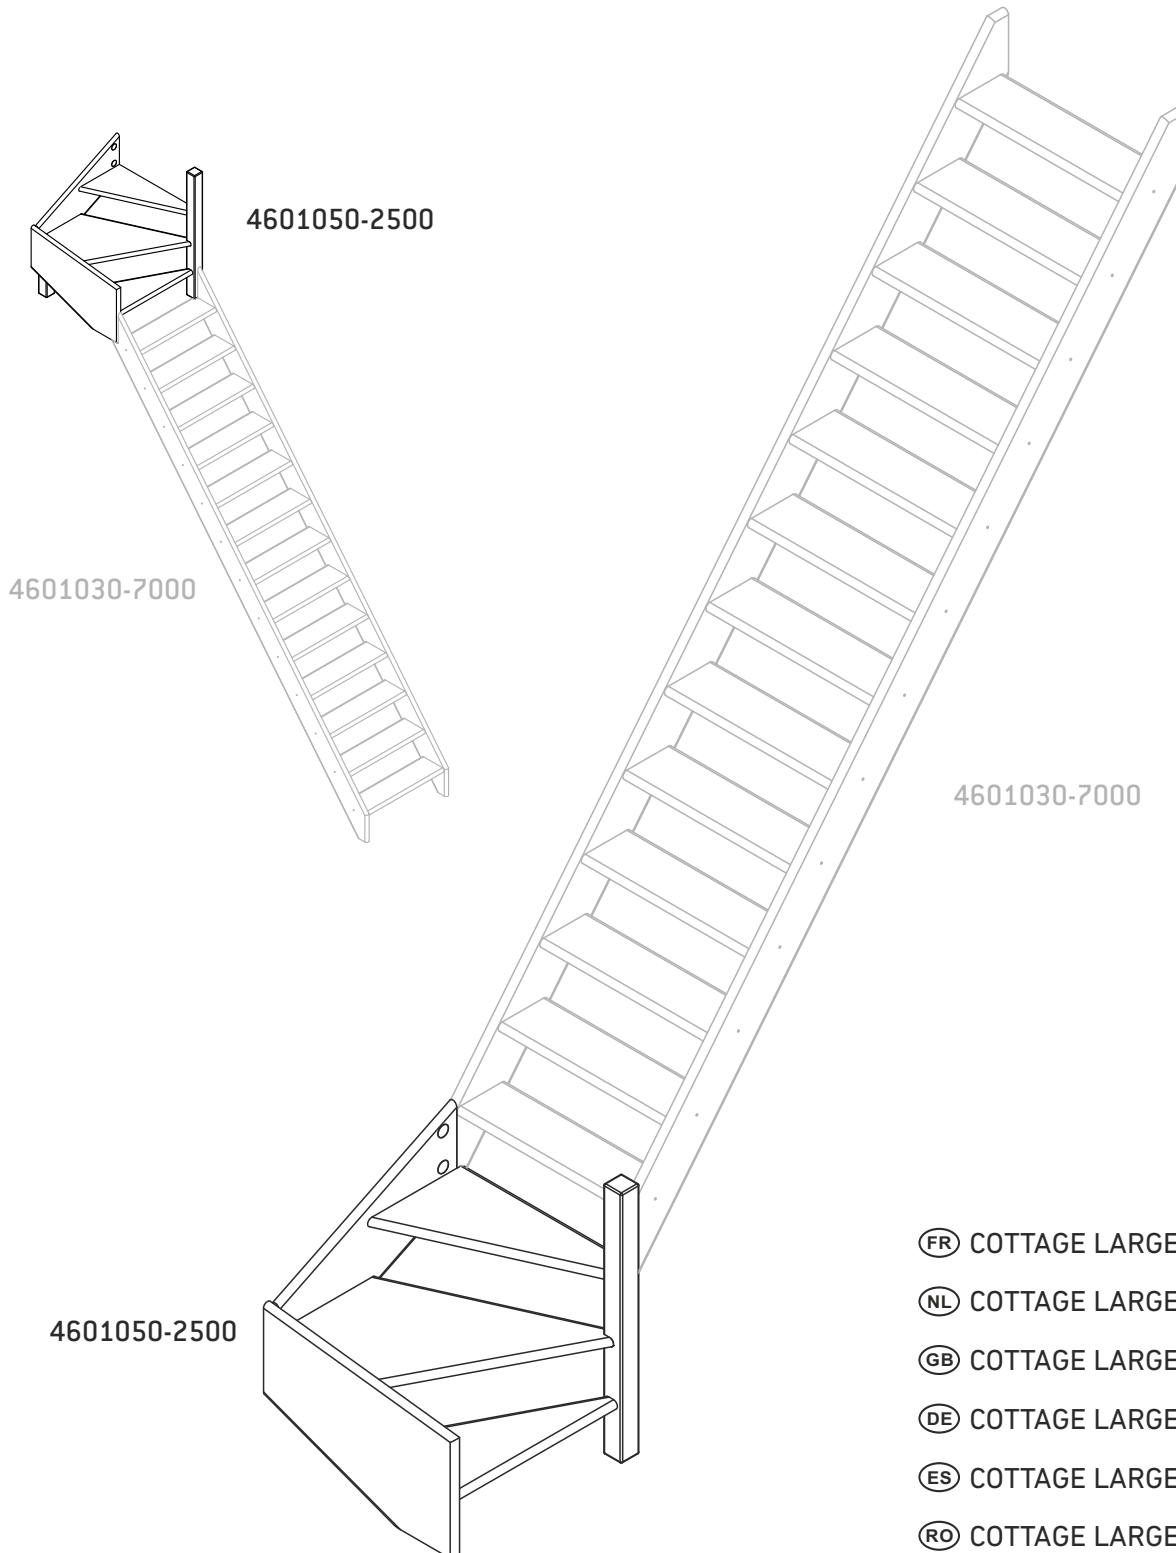

COTTAGE LARGE 1/4T DROIT

- Ⓡ COTTAGE LARGE 1/4T
- ⓃL COTTAGE LARGE 1/4T
- ⓄB COTTAGE LARGE 1/4T
- ⓄE COTTAGE LARGE 1/4T
- ⓄS COTTAGE LARGE 1/4T
- ⓄO COTTAGE LARGE TURNANTĂ

01 834x490x30 x1	02 784x640x30 x1	03 426x744x30 x1	04 1077x603x30 x1	05 408x770x30 x1	06 70x70x370 x1	07 70x70x900 x1	08 Ø35x5 x4
09 Ø7x66 x4	10 22x15x3 x4	11 46x15x3 x4	12 Ø5x60 x15	13 Ø3x35 x8	14 Ø6x90 x2		

Ph2/3 Ø10 04
Pz2/3 08 012

1

2

60103070

3

4

5

6

4601030-7000

7

8

9

10

2/11

<284 cm

4601030-7000

1

2

09 x4	07x66	10 x4	22x15x3	11 x4	46x15x3	13 x8	04x40

3

4601030-7000

4

5

3cm