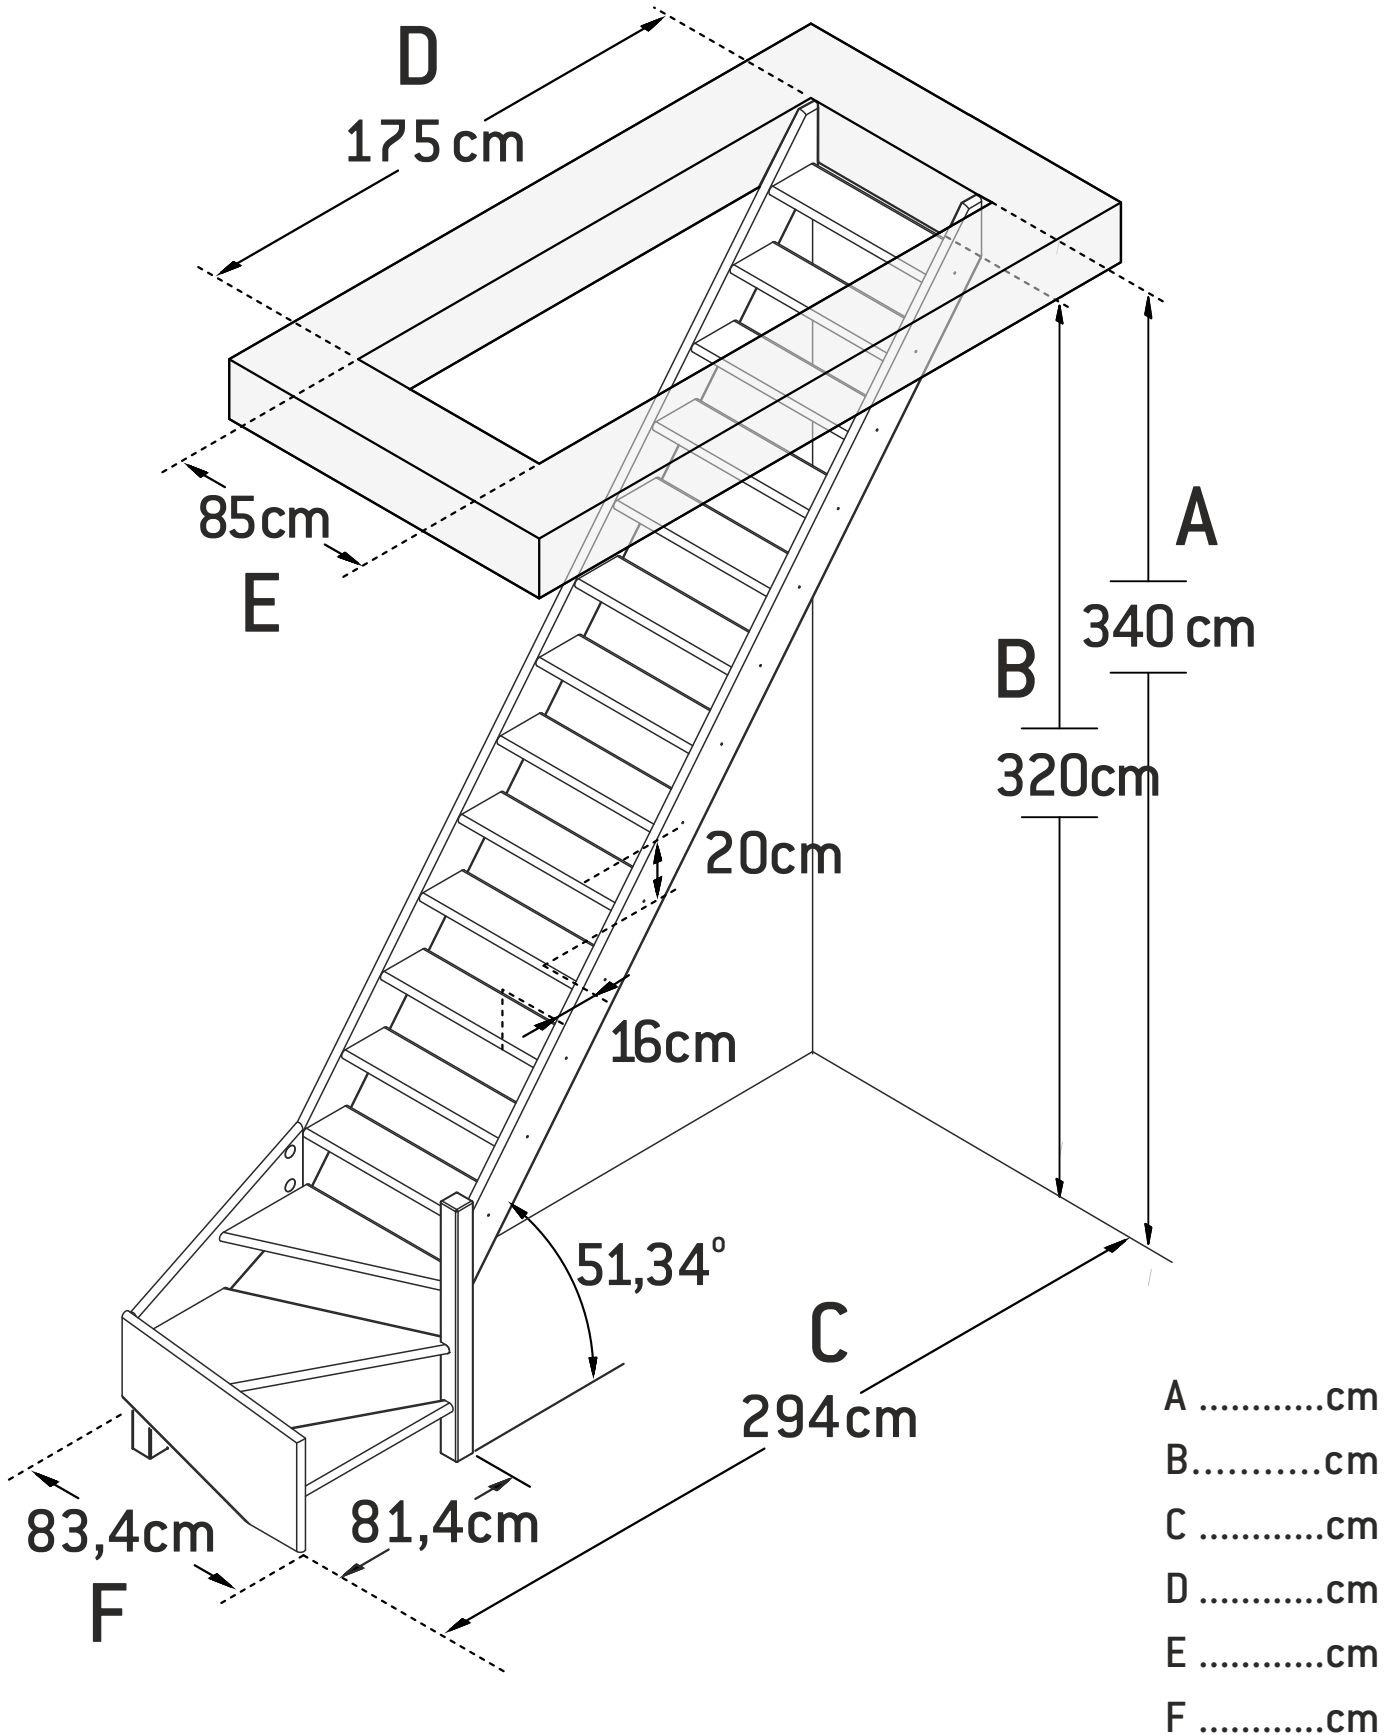

COTTAGE LARGE 1/4T DROIT

- Ⓡ COTTAGE LARGE 1/4T
- ⓃL COTTAGE LARGE 1/4T
- ⓄB COTTAGE LARGE 1/4T
- ⓄE COTTAGE LARGE 1/4T
- ⓄS COTTAGE LARGE 1/4T
- ⓄO COTTAGE LARGE TURNANTĂ

01 834x490x30 x1	02 784x640x30 x1	03 426x744x30 x1	04 1077x603x30 x1	05 408x770x30 x1	06 70x70x370 x1	07 70x70x900 x1	08 Ø35x5 x4
09 Ø7x66 x4	10 22x15x3 x4	11 46x15x3 x4	12 Ø5x60 x15	13 Ø3x35 x8	14 Ø6x90 x2		

4601030-7000

7

8

9

10

2/11

<284 cm

4601030-7000

1

2

09 x4	07x66	10 x4	22x15x3	11 x4	46x15x3	13 x8	04x40

3

4601030-7000

4

5

3cm

-0,3h: -1,5h

01
02

H < 300 cm

x2

- ┌ 05x25 (Pz2)
- ┆ 06x60 (Pz3)
- ┆ 08x50

x2

- ┌ 05x25 (Pz2)
- ┆ 06x60 (Pz3)
- ┆ 08x50