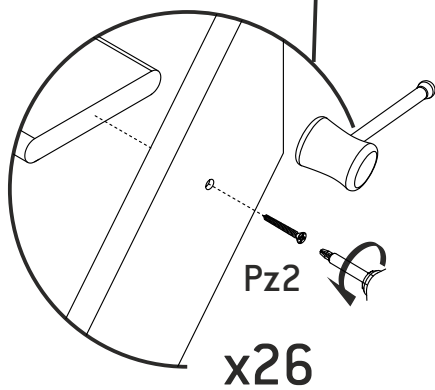

COTTAGE LARGE 1/4T DROIT

- Ⓡ COTTAGE LARGE 1/4T
- ⓃL COTTAGE LARGE 1/4T
- ⓄB COTTAGE LARGE 1/4T
- ⓄE COTTAGE LARGE 1/4T
- ⓄS COTTAGE LARGE 1/4T
- ⓄO COTTAGE LARGE TURNANTĂ

01 834x490x30 x1	02 784x640x30 x1	03 426x744x30 x1	04 1077x603x30 x1	05 408x770x30 x1	06 70x70x370 x1	07 70x70x900 x1	08 Ø35x5 x4
09 Ø7x66 x4	10 22x15x3 x4	11 46x15x3 x4	12 Ø5x60 x15	13 Ø3x35 x8	14 Ø6x90 x2		

4601030-7000

7

8

9

10

2/11

<284 cm

4601030-7000

1

2

09 x4	07x66	10 x4	22x15x3	11 x4	46x15x3	13 x8	04x40

3

4601030-7000

4

5

3cm

-0,3h: -1,5h

01
02

H < 300 cm

x2

- ┌ 05x25 (Pz2)
- ┆ 06x60 (Pz3)
- ┆ 08x50

x2

- ┌ 05x25 (Pz2)
- ┆ 06x60 (Pz3)
- ┆ 08x50