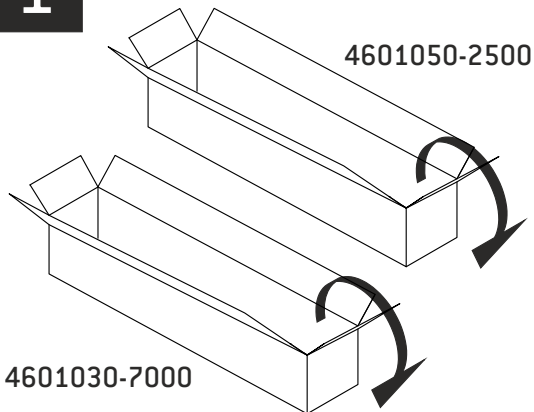

Ph2/3 Ø10 04
Pz2/3 08 012

1