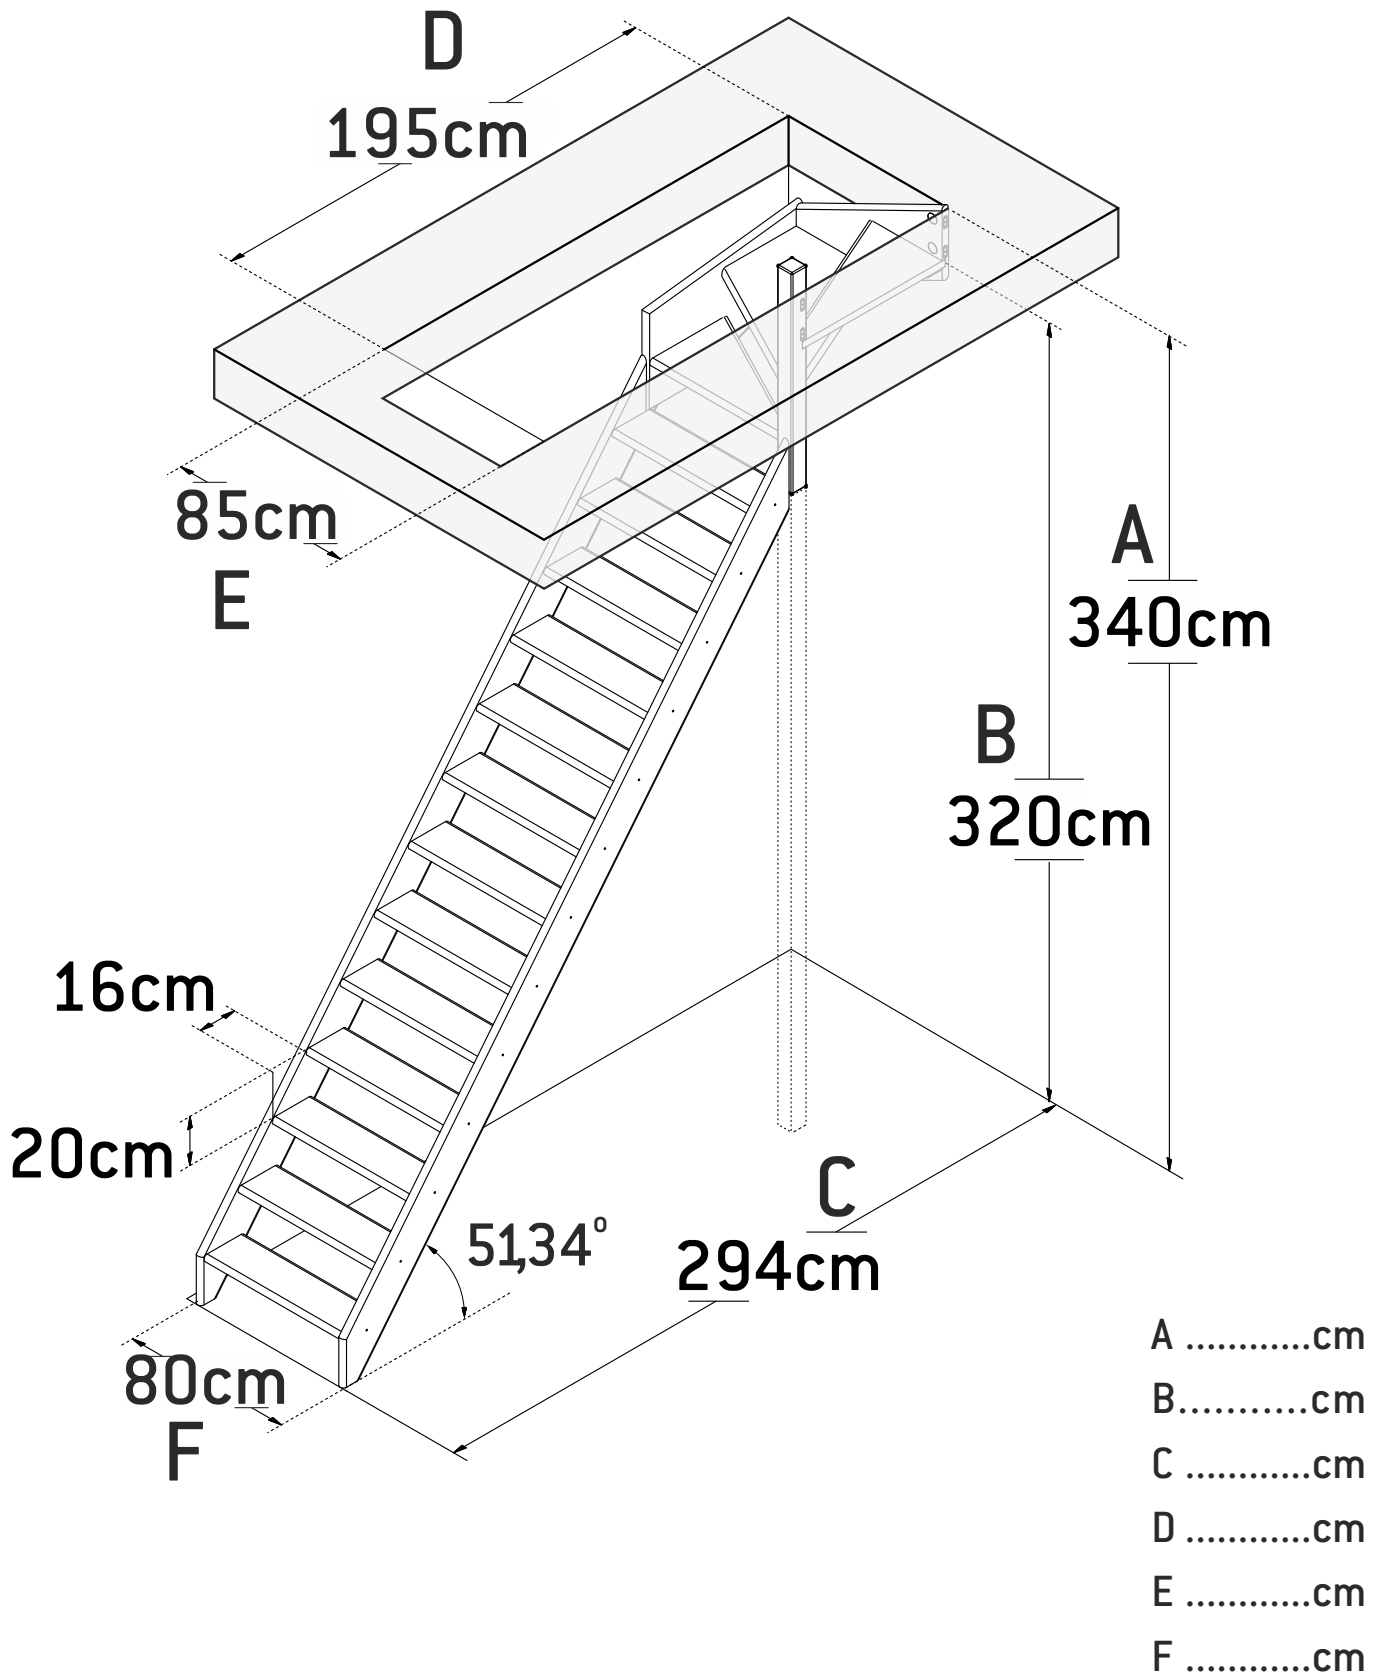

COTTAGE LARGE 1/4T DROIT

- Ⓡ COTTAGE LARGE 1/4T
- ⓃL COTTAGE LARGE 1/4T
- ⓄB COTTAGE LARGE 1/4T
- ⓄE COTTAGE LARGE 1/4T
- ⓄS COTTAGE LARGE 1/4T
- ⓄO COTTAGE LARGE TURNANTĂ

01 834x490x30 x1	02 784x640x30 x1	03 426x744x30 x1	04 1077x603x30 x1	05 408x770x30 x1	06 70x70x370 x1	07 70x70x900 x1	08 Ø35x5 x4
09 Ø7x66 x4	10 22x15x3 x4	11 46x15x3 x4	12 Ø5x60 x15	13 Ø3x35 x8	14 Ø6x90 x2		

4601030-7000

7

8

9

10

2/11

<284 cm

4601030-7000

1

2

09 x4	07x66	10 x4	22x15x3	11 x4	46x15x3	13 x8	04x40

3

4601030-7000

4

5

3cm

-0,3h: -1,5h

01
02

H < 300 cm

x2

- ┌ 05x25 (Pz2)
- ┆ 06x60 (Pz3)
- ┆ 08x50

x2

- ┌ 05x25 (Pz2)
- ┆ 06x60 (Pz3)
- ┆ 08x50