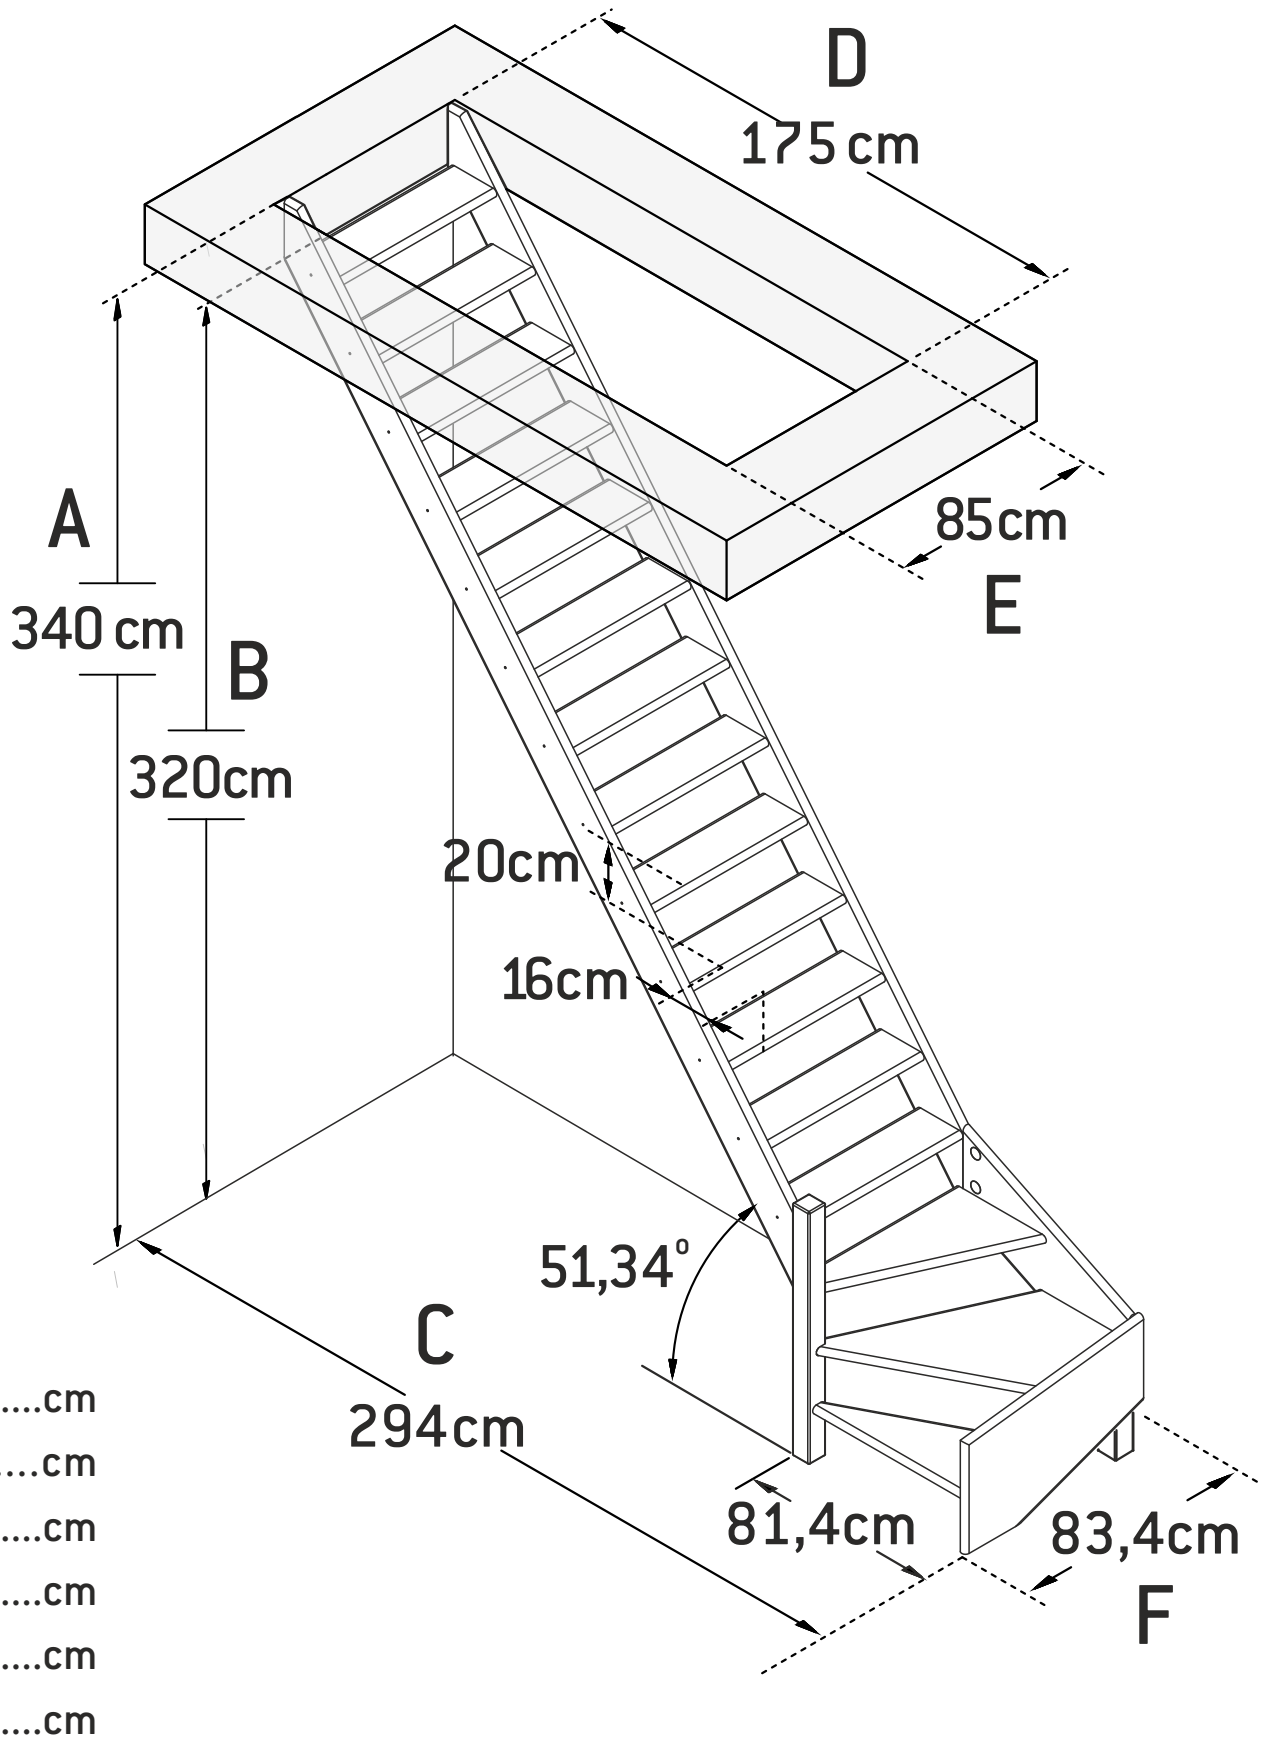

COTTAGE LARGE

1/4T GAUCHE

- Ⓡ COTTAGE LARGE 1/4T
- ⓃL COTTAGE LARGE 1/4T
- ⓖB COTTAGE LARGE 1/4T
- ⓃE COTTAGE LARGE 1/4T
- ⓃS COTTAGE LARGE 1/4T
- ⓇO COTTAGE LARGE TURNANTĂ

01 834x490x30 x1	02 784x640x30 x1	03 426x744x30 x1	04 1077x603x30 x1	05 408x770x30 x1	06 70x70x370 x1	07 70x70x900 x1	08 Ø35x5 x4
09 Ø7x66 x4	10 22x15x3 x4	11 46x15x3 x4	12 Ø5x60 x15	13 Ø3x35 x8	14 Ø6x90 x2		

Ph2/3 Ø10 Ø4
Pz2/3 Ø8 Ø12

1

2

4601030-7000

3

3cm

4

10

128

10

30

5

13

4601030-7000

2/11

- Acm
- B.....cm
- Ccm
- Dcm
- Ecm
- Fcm

4601030-7000

1

2

09 x4	07x66	10 x4	22x15x3	11 x4	46x15x3	13 x8	04x40

4601030-7000

4