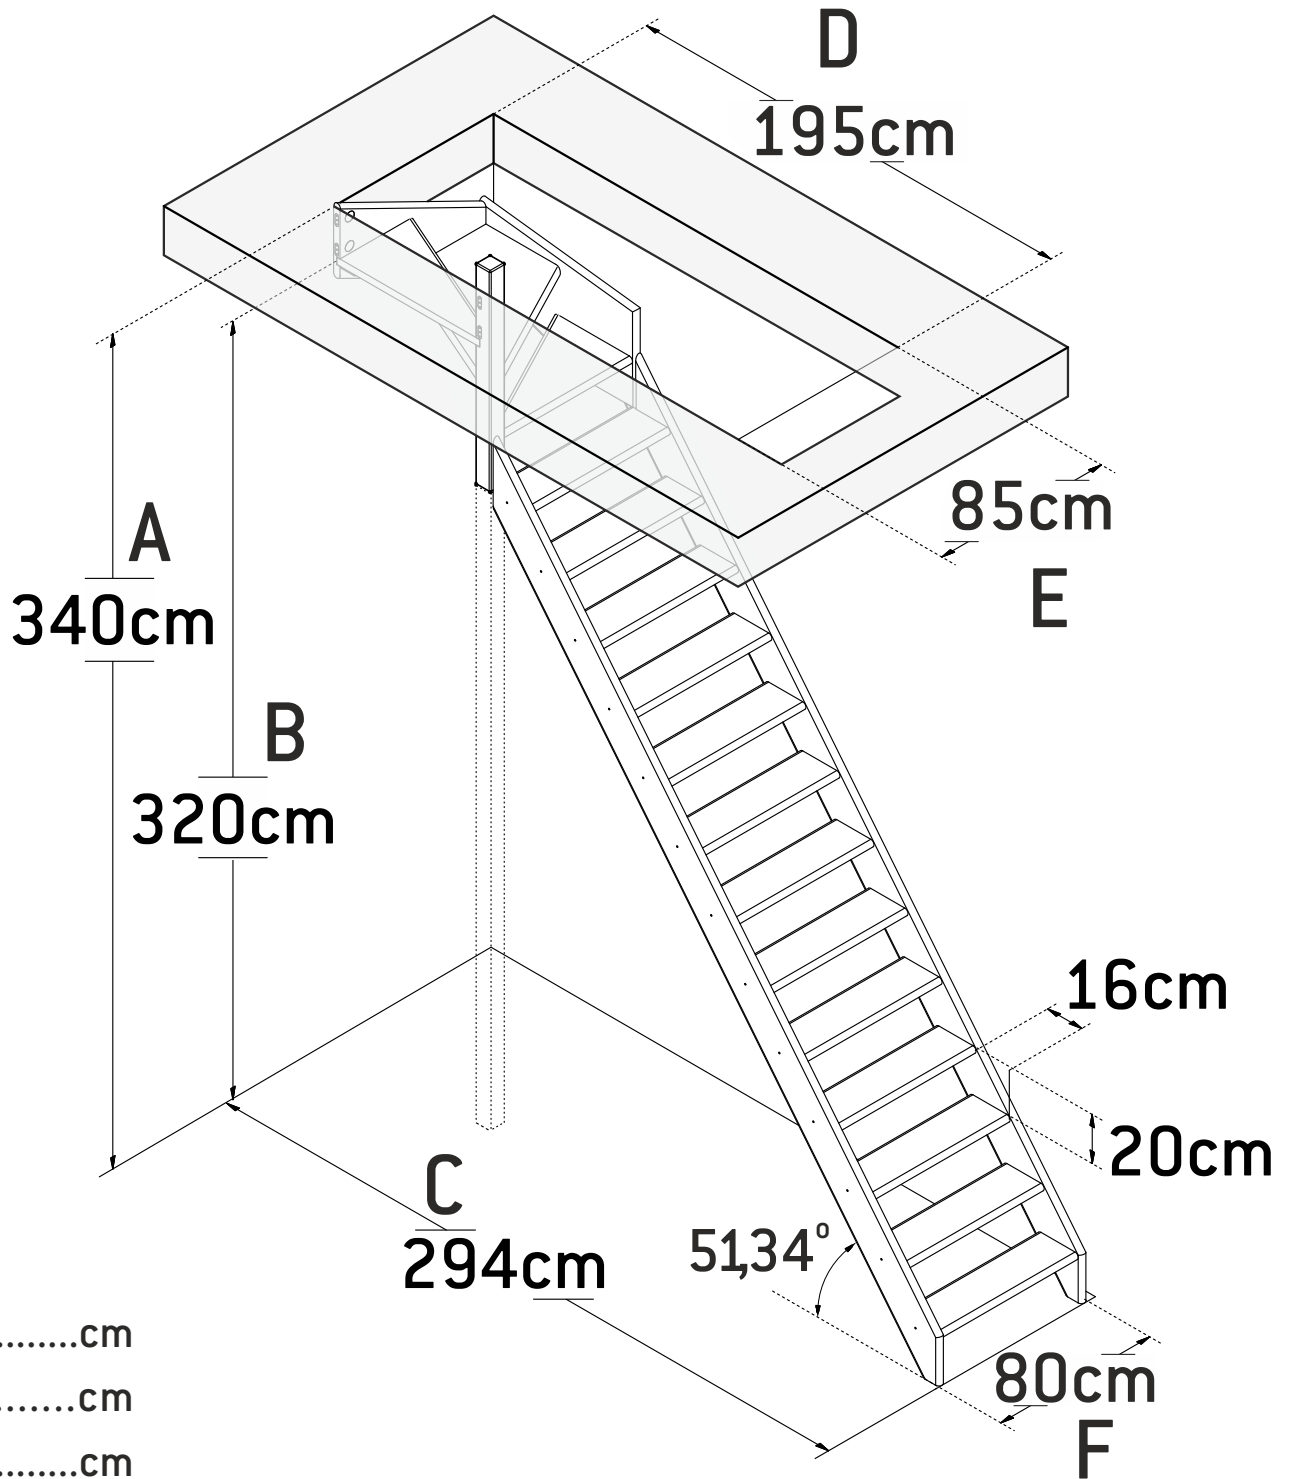

COTTAGE LARGE

1/4T GAUCHE

- Ⓡ COTTAGE LARGE 1/4T
- ⓃL COTTAGE LARGE 1/4T
- ⓖB COTTAGE LARGE 1/4T
- ⓃE COTTAGE LARGE 1/4T
- ⓃS COTTAGE LARGE 1/4T
- ⓇO COTTAGE LARGE TURNANTĂ

01 834x490x30 x1	02 784x640x30 x1	03 426x744x30 x1	04 1077x603x30 x1	05 408x770x30 x1	06 70x70x370 x1	07 70x70x900 x1	08 Ø35x5 x4
09 Ø7x66 x4	10 22x15x3 x4	11 46x15x3 x4	12 Ø5x60 x15	13 Ø3x35 x8	14 Ø6x90 x2		

128

10

30

5

13

4601030-7000

2/11

- Acm
- B.....cm
- Ccm
- Dcm
- Ecm
- Fcm

4601030-7000

1

2

09 x4	07x66	10 x4	22x15x3	11 x4	46x15x3	13 x8	04x40

4601030-7000

4