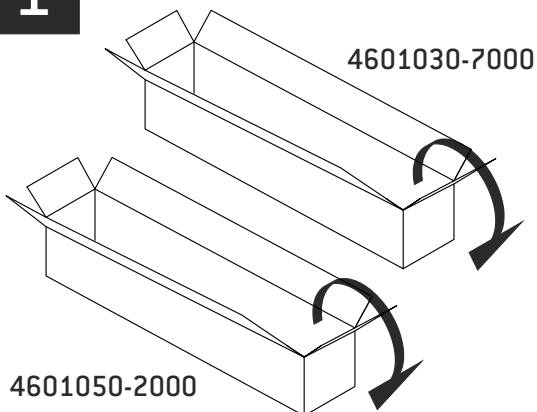

COTTAGE LARGE

1/4T GAUCHE

- Ⓡ COTTAGE LARGE 1/4T
- ⓃL COTTAGE LARGE 1/4T
- ⓖB COTTAGE LARGE 1/4T
- ⓃE COTTAGE LARGE 1/4T
- ⓃS COTTAGE LARGE 1/4T
- ⓇO COTTAGE LARGE TURNANTĂ

01 834x490x30 x1	02 784x640x30 x1	03 426x744x30 x1	04 1077x603x30 x1	05 408x770x30 x1	06 70x70x370 x1	07 70x70x900 x1	08 Ø35x5 x4
09 Ø7x66 x4	10 22x15x3 x4	11 46x15x3 x4	12 Ø5x60 x15	13 Ø3x35 x8	14 Ø6x90 x2		

Ph2/3 Ø10 Ø4
Pz2/3 Ø8 Ø12

1

2

4601030-7000

3

3cm

4

10

128

10

30

5

13

4601030-7000

2/11

- Acm
- B.....cm
- Ccm
- Dcm
- Ecm
- Fcm