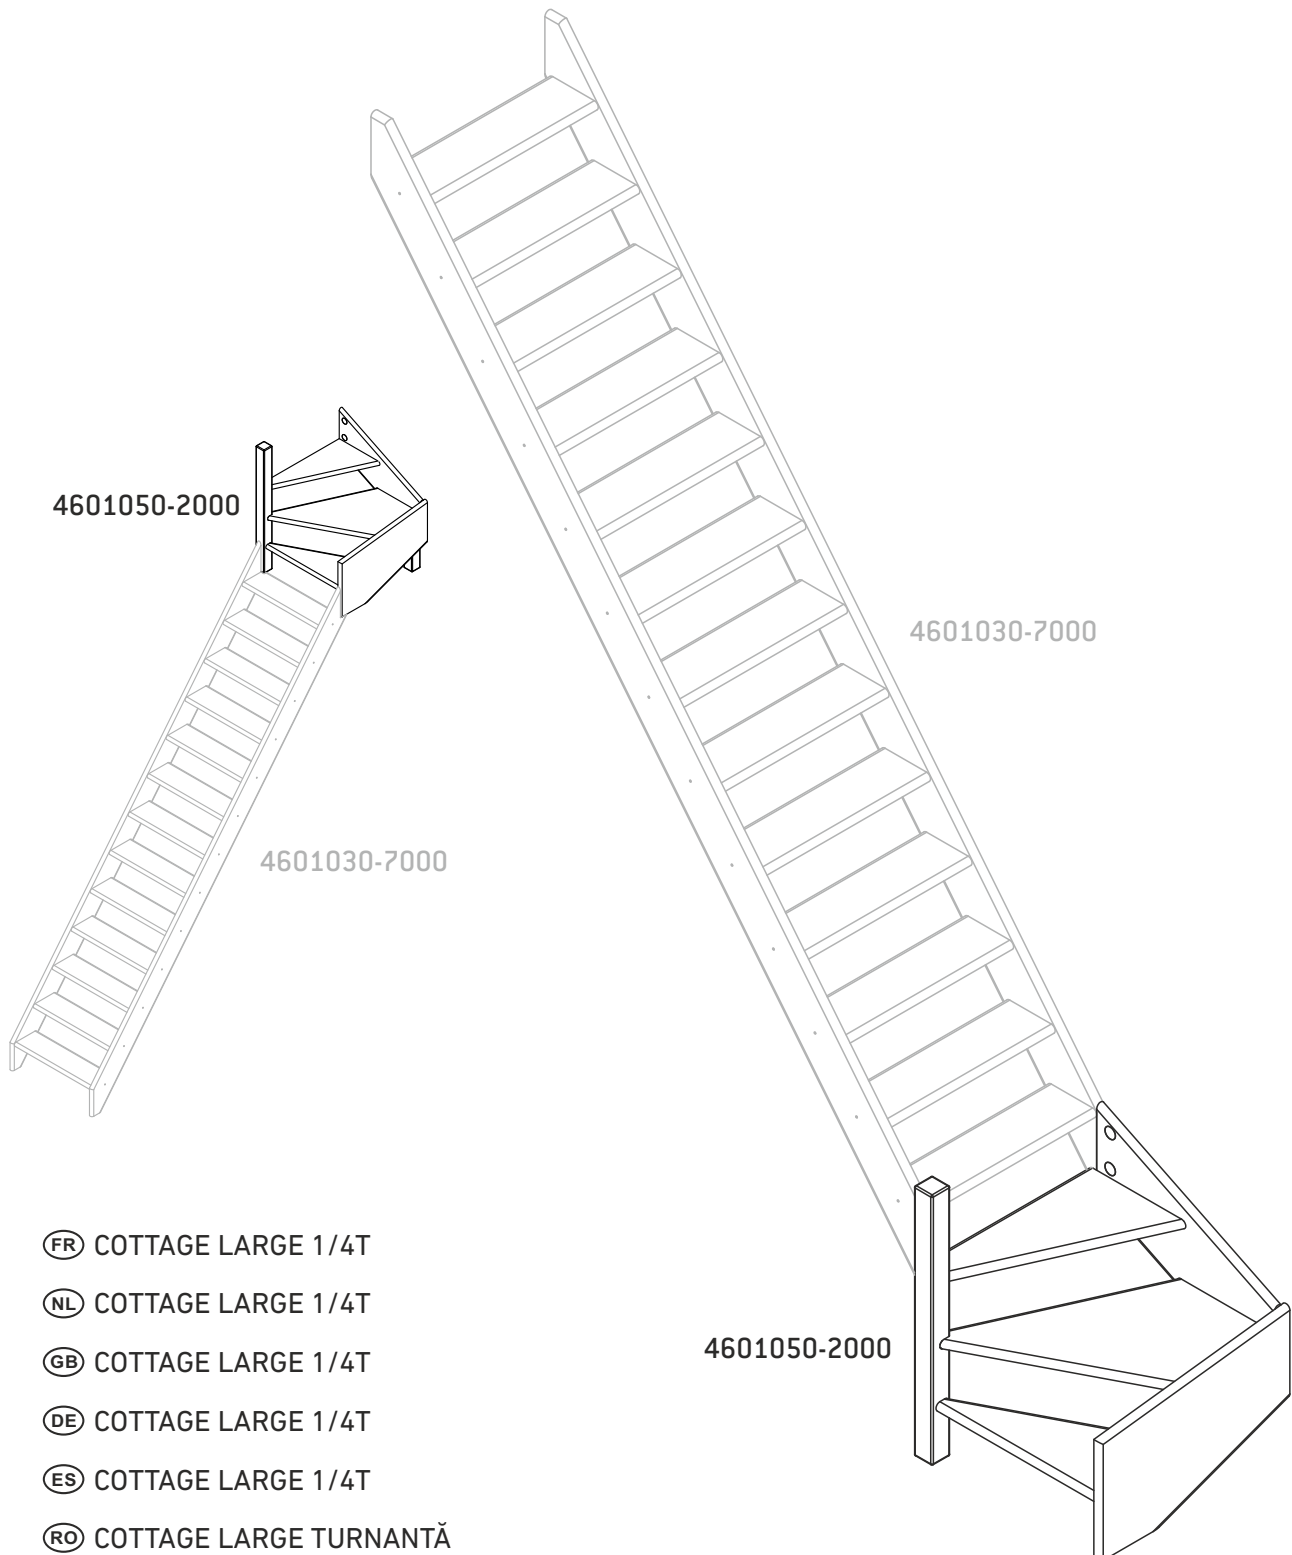

COTTAGE LARGE

1/4T GAUCHE

- Ⓡ COTTAGE LARGE 1/4T
- ⓃL COTTAGE LARGE 1/4T
- ⓖB COTTAGE LARGE 1/4T
- ⓃE COTTAGE LARGE 1/4T
- ⓃS COTTAGE LARGE 1/4T
- ⓇO COTTAGE LARGE TURNANTĂ

01 834x490x30 x1	02 784x640x30 x1	03 426x744x30 x1	04 1077x603x30 x1	05 408x770x30 x1	06 70x70x370 x1	07 70x70x900 x1	08 Ø35x5 x4
09 Ø7x66 x4	10 22x15x3 x4	11 46x15x3 x4	12 Ø5x60 x15	13 Ø3x35 x8	14 Ø6x90 x2		

Ph2/3 Ø10 Ø4
Pz2/3 Ø8 Ø12

1

2

4601030-7000

3

3cm

4

10

128

10

30

5

13

4601030-7000

2/11

- Acm
- B.....cm
- Ccm
- Dcm
- Ecm
- Fcm

4601030-7000

1

2

09 x4	07x66	10 x4	22x15x3	11 x4	46x15x3	13 x8	04x40

4601030-7000

4