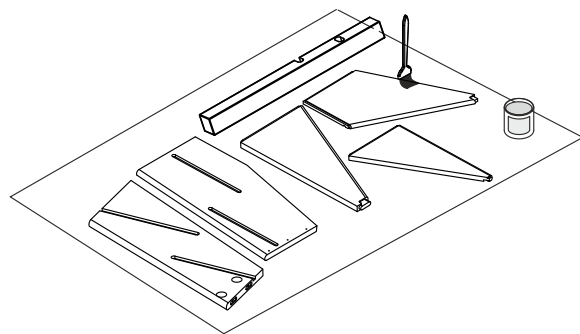

01 834x490x30 x1	02 784x640x30 x1	03 426x744x30 x1	04 1077x603x30 x1	05 408x770x30 x1	06 70x70x370 x1	07 70x70x900 x1	08 Ø35x5 x4
09 Ø7x66 x4	10 22x15x3 x4	11 46x15x3 x4	12 Ø5x60 x15	13 Ø3x35 x8	14 Ø6x90 x2		

Ph2/3   Ø10   Ø4
Pz2/3   Ø8   Ø12

1

2