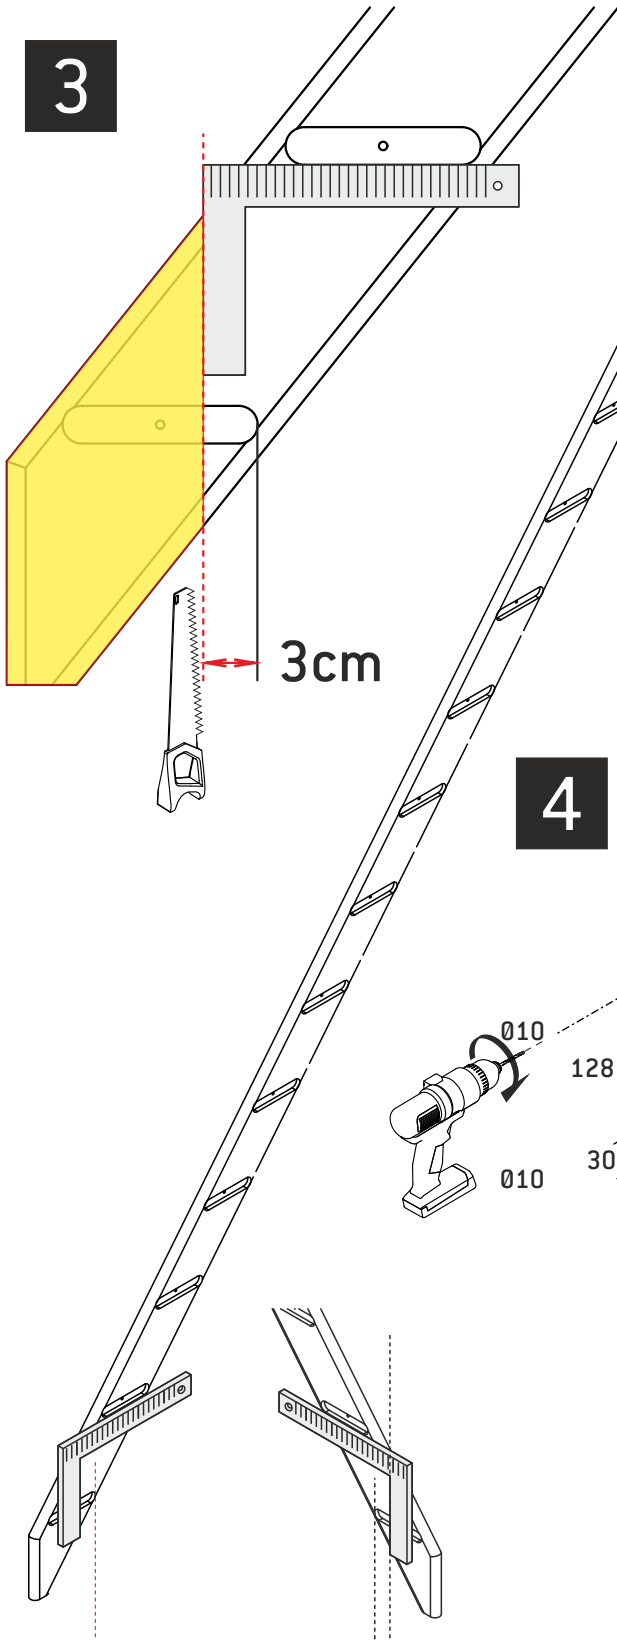

COTTAGE LARGE

1/4T GAUCHE

- Ⓡ COTTAGE LARGE 1/4T
- ⓃL COTTAGE LARGE 1/4T
- ⓖB COTTAGE LARGE 1/4T
- ⓃE COTTAGE LARGE 1/4T
- ⓃS COTTAGE LARGE 1/4T
- ⓇO COTTAGE LARGE TURNANTĂ

01 834x490x30 x1	02 784x640x30 x1	03 426x744x30 x1	04 1077x603x30 x1	05 408x770x30 x1	06 70x70x370 x1	07 70x70x900 x1	08 Ø35x5 x4
09 Ø7x66 x4	10 22x15x3 x4	11 46x15x3 x4	12 Ø5x60 x15	13 Ø3x35 x8	14 Ø6x90 x2		

Ph2/3 Ø10 Ø4
Pz2/3 Ø8 Ø12

1

2

4601030-7000

3

3cm

4

10

128

10

30

5

13

4601030-7000

2/11

- Acm
- B.....cm
- Ccm
- Dcm
- Ecm
- Fcm

4601030-7000

1

2

09 x4	07x66	10 x4	22x15x3	11 x4	46x15x3	13 x8	04x40

4601030-7000

4