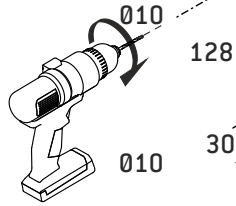

COTTAGE LARGE

1/4T GAUCHE

- Ⓡ COTTAGE LARGE 1/4T
- ⓃL COTTAGE LARGE 1/4T
- ⓖB COTTAGE LARGE 1/4T
- ⓃE COTTAGE LARGE 1/4T
- ⓃS COTTAGE LARGE 1/4T
- ⓇO COTTAGE LARGE TURNANTĂ

01 834x490x30 x1	02 784x640x30 x1	03 426x744x30 x1	04 1077x603x30 x1	05 408x770x30 x1	06 70x70x370 x1	07 70x70x900 x1	08 Ø35x5 x4
09 Ø7x66 x4	10 22x15x3 x4	11 46x15x3 x4	12 Ø5x60 x15	13 Ø3x35 x8	14 Ø6x90 x2		

Ph2/3 Ø10 Ø4
Pz2/3 Ø8 Ø12

1

2

4601030-7000

3

3cm

4

10

128

10

30

5

13

4601030-7000

2/11

- Acm
- B.....cm
- Ccm
- Dcm
- Ecm
- Fcm