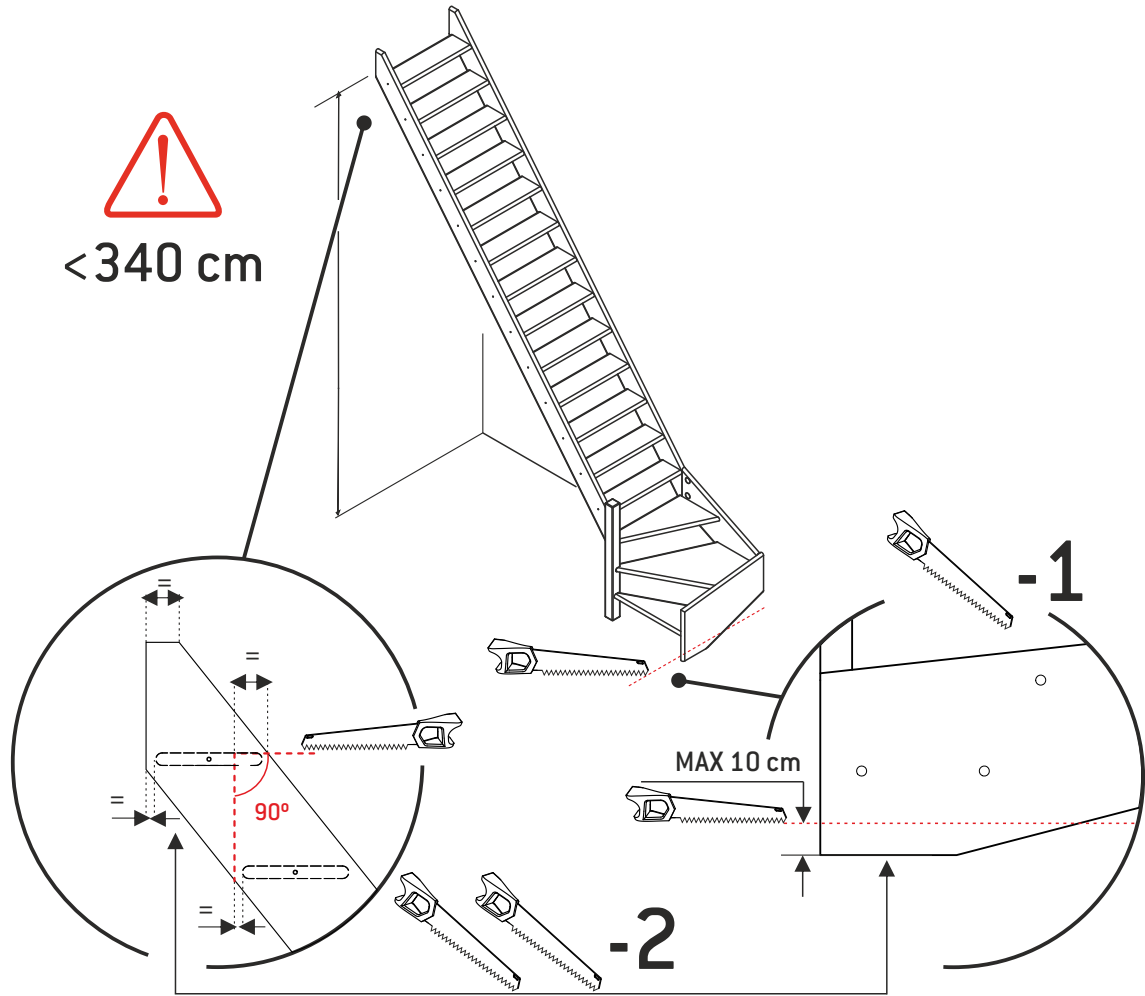

COTTAGE LARGE

1/4T GAUCHE

- Ⓡ COTTAGE LARGE 1/4T
- ⓃL COTTAGE LARGE 1/4T
- ⓖB COTTAGE LARGE 1/4T
- ⓃE COTTAGE LARGE 1/4T
- ⓃS COTTAGE LARGE 1/4T
- ⓇO COTTAGE LARGE TURNANTĂ

01 834x490x30 x1	02 784x640x30 x1	03 426x744x30 x1	04 1077x603x30 x1	05 408x770x30 x1	06 70x70x370 x1	07 70x70x900 x1	08 Ø35x5 x4
09 Ø7x66 x4	10 22x15x3 x4	11 46x15x3 x4	12 Ø5x60 x15	13 Ø3x35 x8	14 Ø6x90 x2		

128

10

30

5

13

4601030-7000

2/11

- Acm
- B.....cm
- Ccm
- Dcm
- Ecm
- Fcm