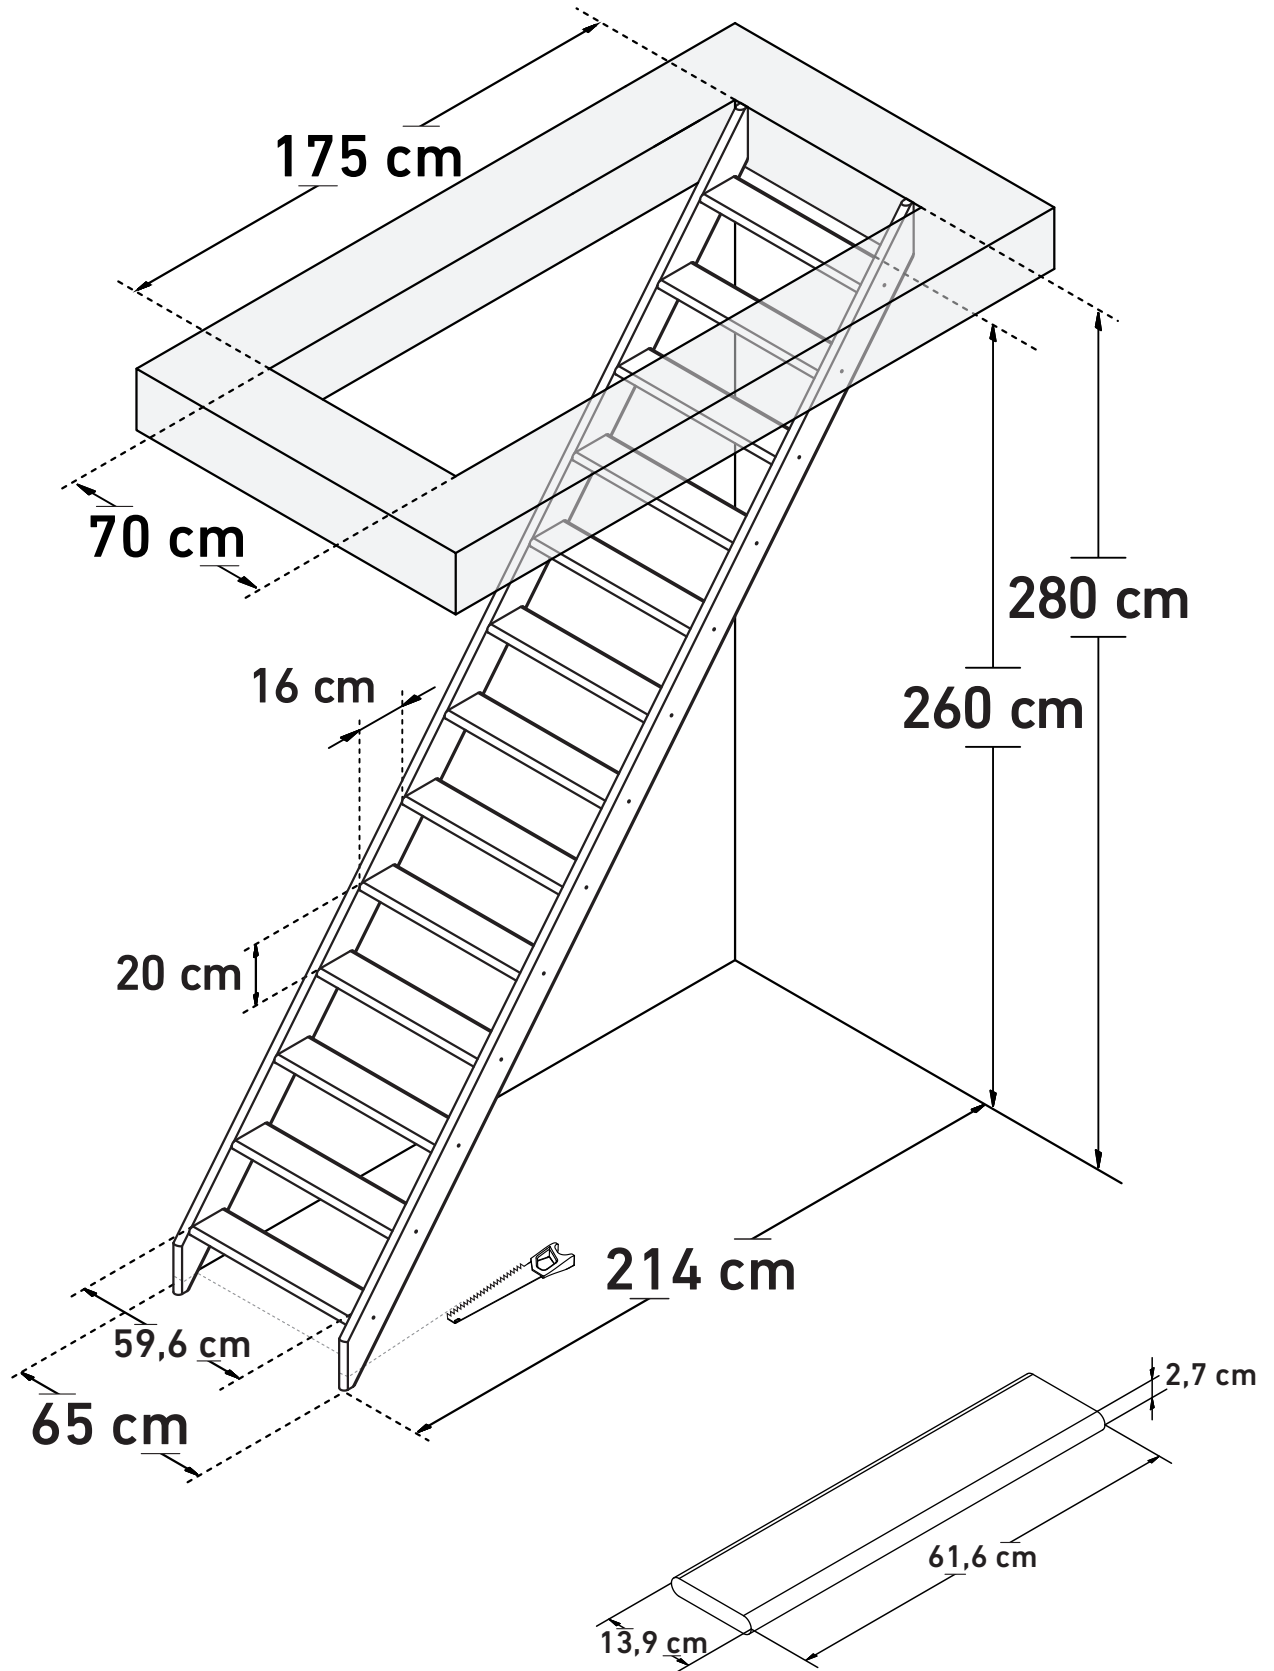

DIMENSIONS

COTTAGE JUNIOR BEECH (STRAIGHT FLIGHT)

23092650

Space saving
51,34°

Wall handrail
340 cm

www.sogem-sa.com

DIMENSIONS

COTTAGE JUNIOR BEECH (STRAIGHT FLIGHT, BANISTER)

SOGEM

23092650

Space saving
51,34°

Space, balusters
17,5 cm

Height
78 cm

www.sogem-sa.com