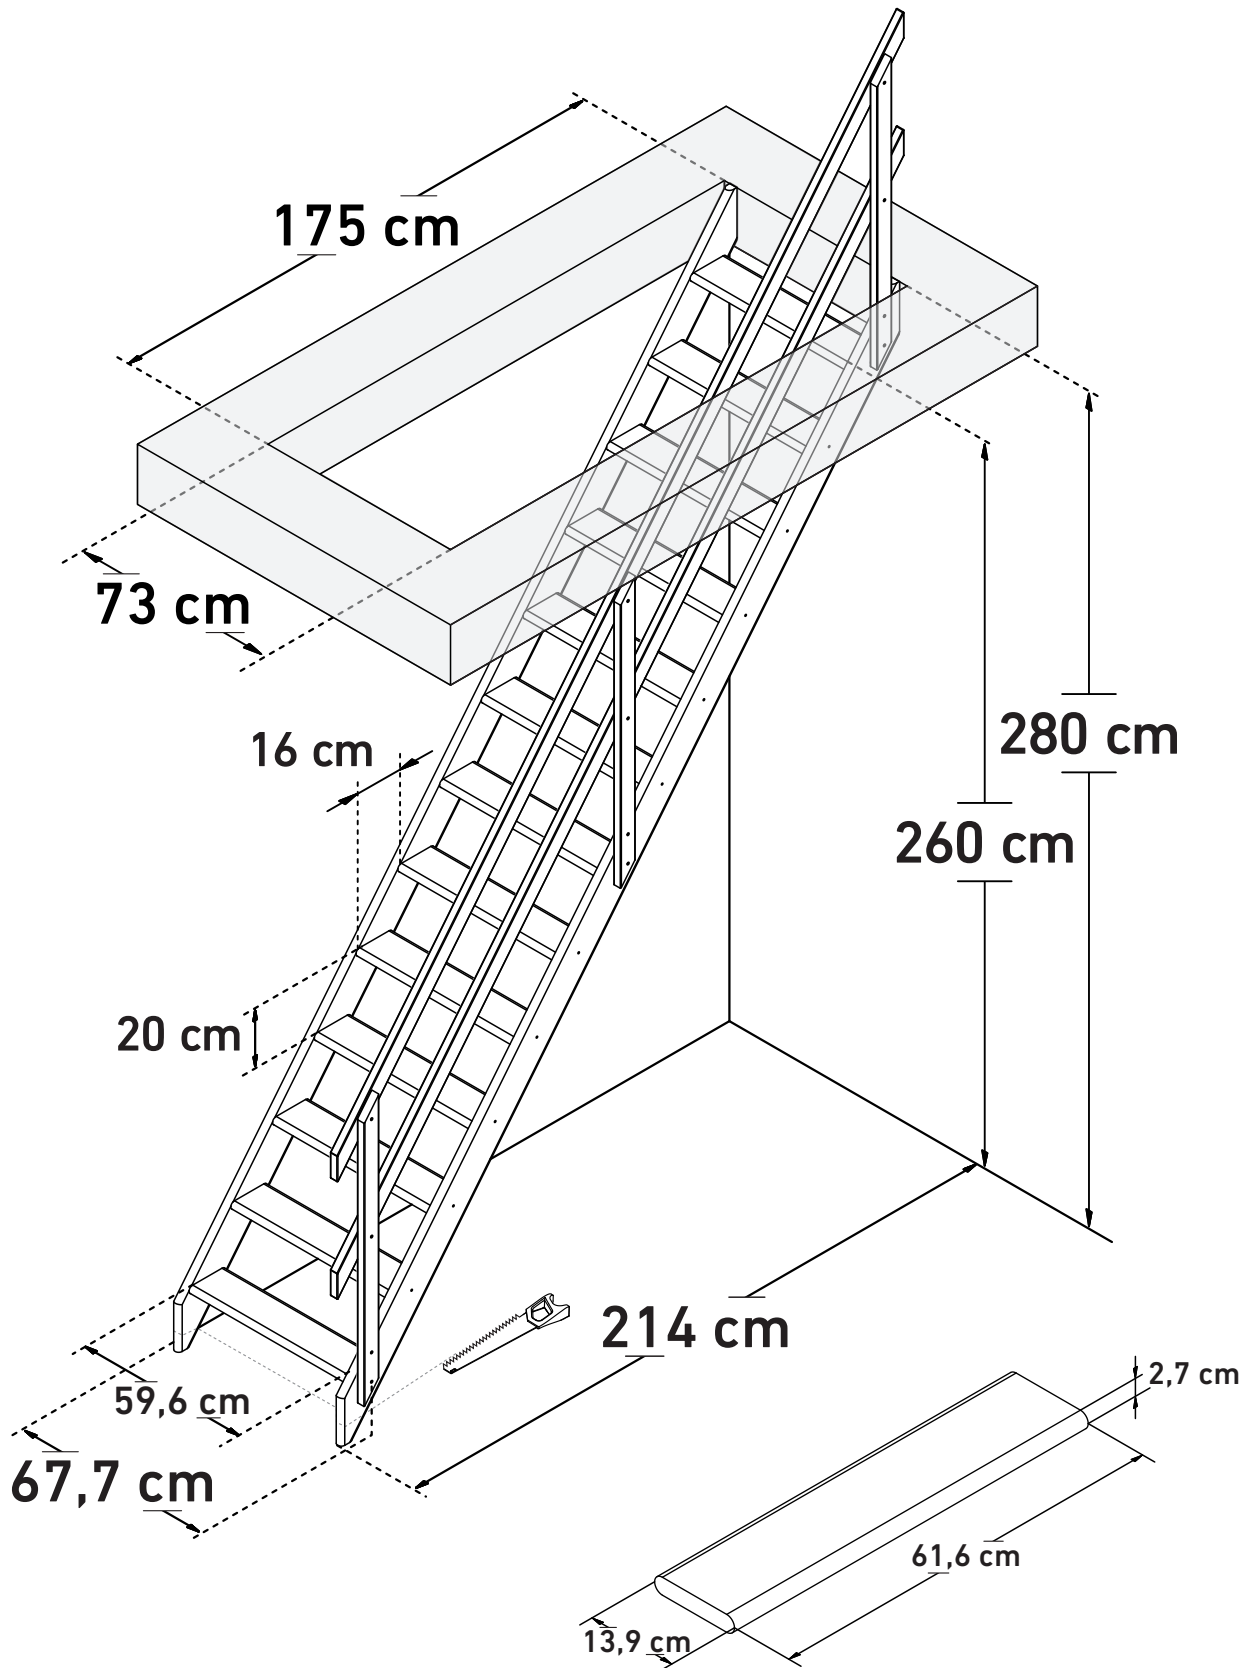

DIMENSIONS

COTTAGE JUNIOR BEECH (STRAIGHT FLIGHT)

23092650

Space saving
51,34°

Wall handrail
340 cm

www.sogem-sa.com

DIMENSIONS

COTTAGE JUNIOR BEECH (STRAIGHT FLIGHT, BANISTER)

SOGEM

23092650

Space saving
51,34°

Space, balusters
17,5 cm

Height
78 cm

www.sogem-sa.com