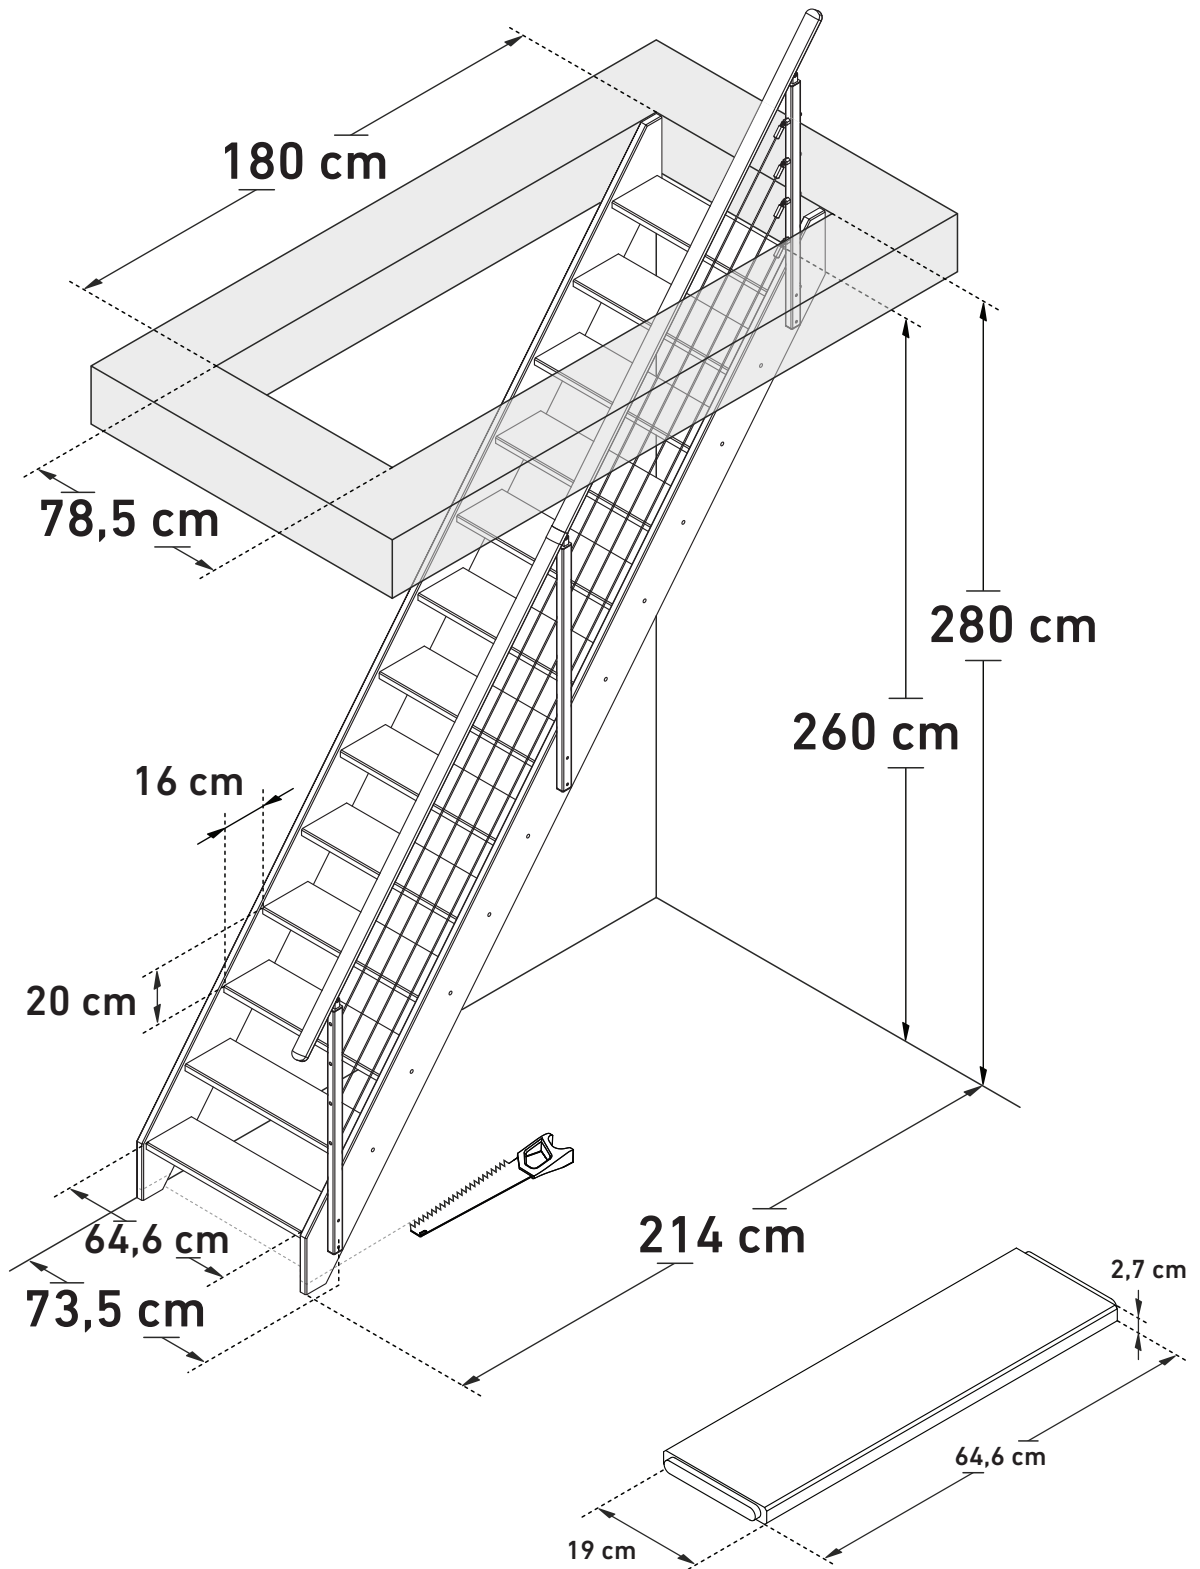

DIMENSIONS

ALSACE | ARDENNES

(STRAIGHT FLIGHT)

24022350

Space saving
51,4°

Wall handrail
360 cm

www.sogem-sa.com

DIMENSIONS

ALSACE | ARDENNES

(STRAIGHT FLIGHT, BULLNOSE STEP)

24022350

Space saving
51,4°

Wall handrail
380 cm

www.sogem-sa.com

DIMENSIONS

ALSACE | ARDENNES

(STRAIGHT FLIGHT, CABLE BANISTER)

24022350

Space saving
51,4°

Space, balusters
10 cm

Height
90 cm

www.sogem-sa.com