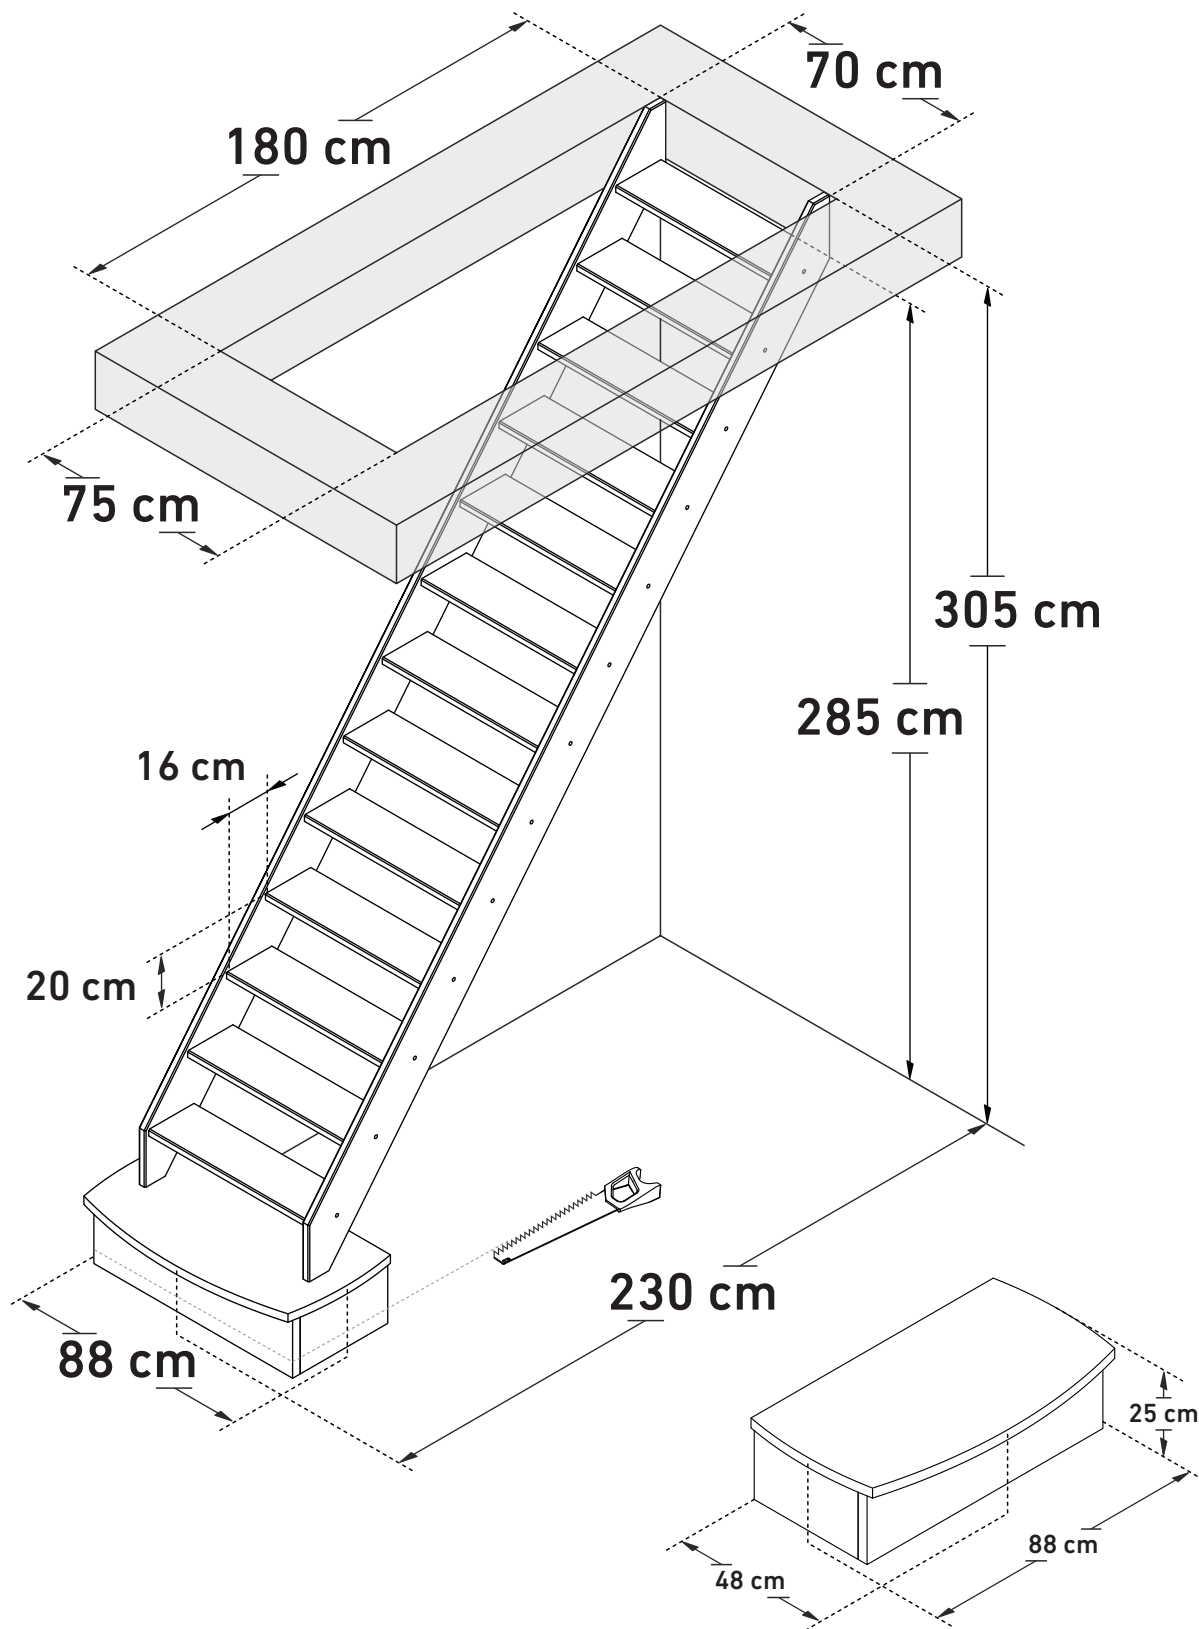

DIMENSIONS

ALSACE | ARDENNES

(STRAIGHT FLIGHT)

24022350

Space saving
51,4°

Wall handrail
360 cm

www.sogem-sa.com

DIMENSIONS

ALSACE | ARDENNES

(STRAIGHT FLIGHT, BULLNOSE STEP)

24022350

Space saving
51,4°

Wall handrail
380 cm

www.sogem-sa.com

DIMENSIONS

ALSACE | ARDENNES

(STRAIGHT FLIGHT, CABLE BANISTER)

24022350

Space saving
51,4°

Space, balusters
10 cm

Height
90 cm

www.sogem-sa.com