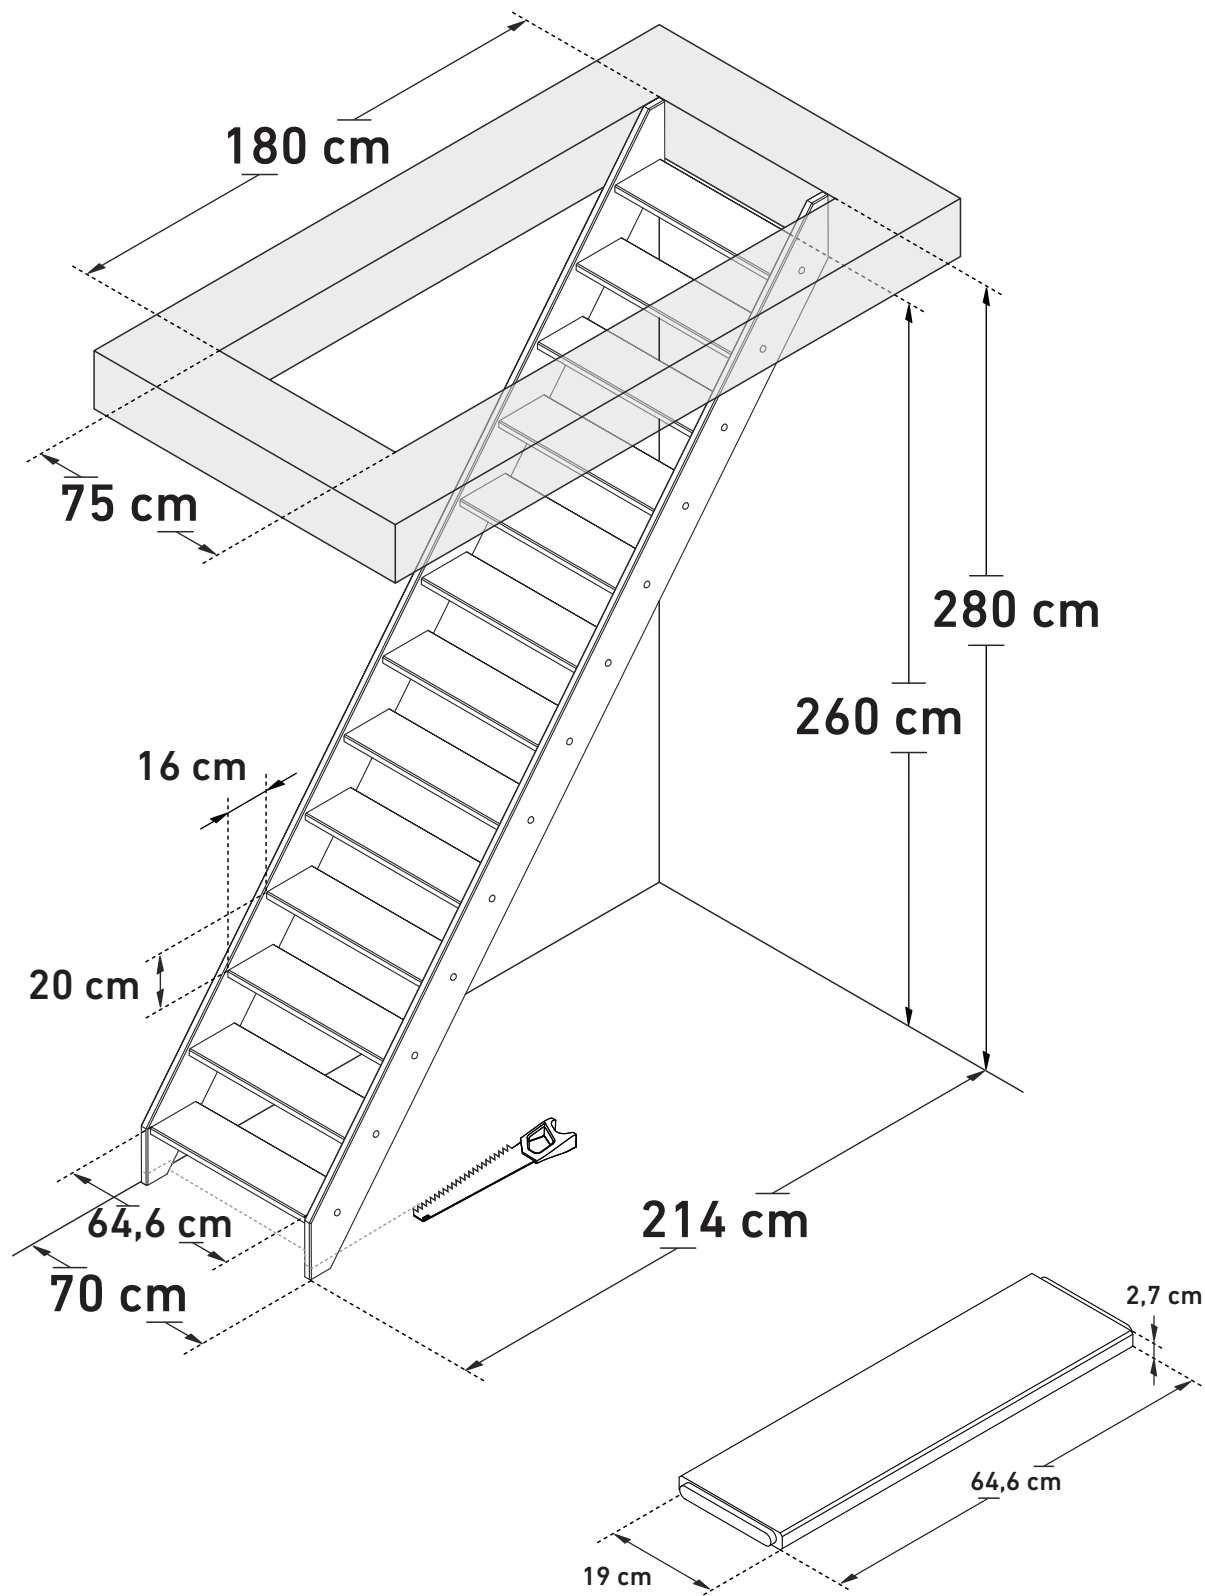

DIMENSIONS

ALSACE | ARDENNES

(STRAIGHT FLIGHT)

24022350

Space saving
51,4°

Wall handrail
360 cm

www.sogem-sa.com

DIMENSIONS

ALSACE | ARDENNES

(STRAIGHT FLIGHT, BULLNOSE STEP)

24022350

Space saving
51,4°

Wall handrail
380 cm

www.sogem-sa.com

DIMENSIONS

ALSACE | ARDENNES

(STRAIGHT FLIGHT, CABLE BANISTER)

24022350

Space saving
51,4°

Space, balusters
10 cm

Height
90 cm

www.sogem-sa.com