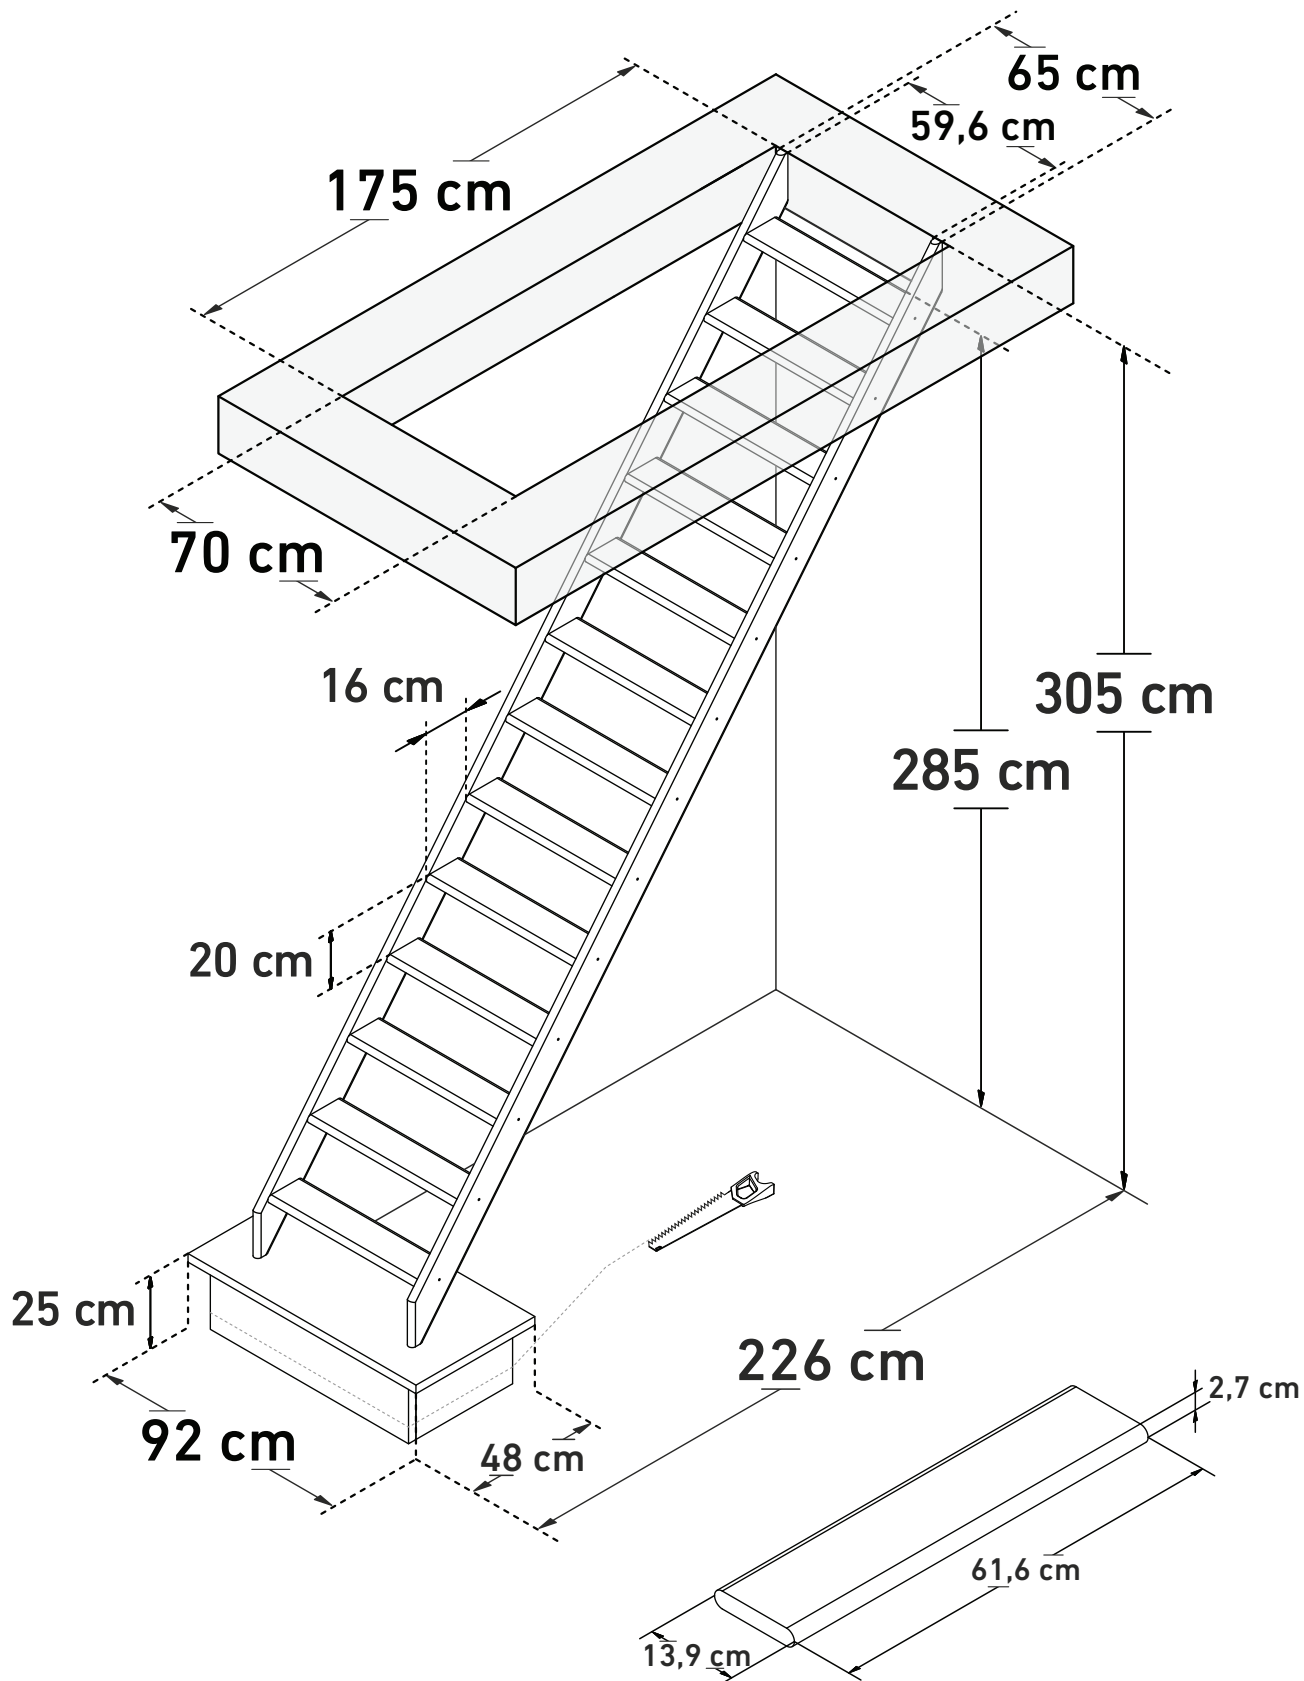

DIMENSIONS

COTTAGE JUNIOR

(STRAIGHT FLIGHT)

24011250

Space saving
51,34°

Wall handrail
340 cm

Max. total weight*
150 kg

www.sogem-sa.com

*Maximum total weight recommended by manufacturer

DIMENSIONS

COTTAGE JUNIOR

(STRAIGHT FLIGHT, BANISTER)

SOGEM

Max. total weight*
150 kg

Space saving
51,34°

Height
78 cm

Space, balusters
17,5 cm

www.sogem-sa.com

*Maximum total weight recommended by manufacturer

24011250

DIMENSIONS

COTTAGE JUNIOR

(STRAIGHT FLIGHT, BULLNOSE STEP)

SOGEM

24011250

Space saving
51,34°

Wall handrail
360 cm

Max. total weight*
150 kg

www.sogem-sa.com

*Maximum total weight recommended by manufacturer