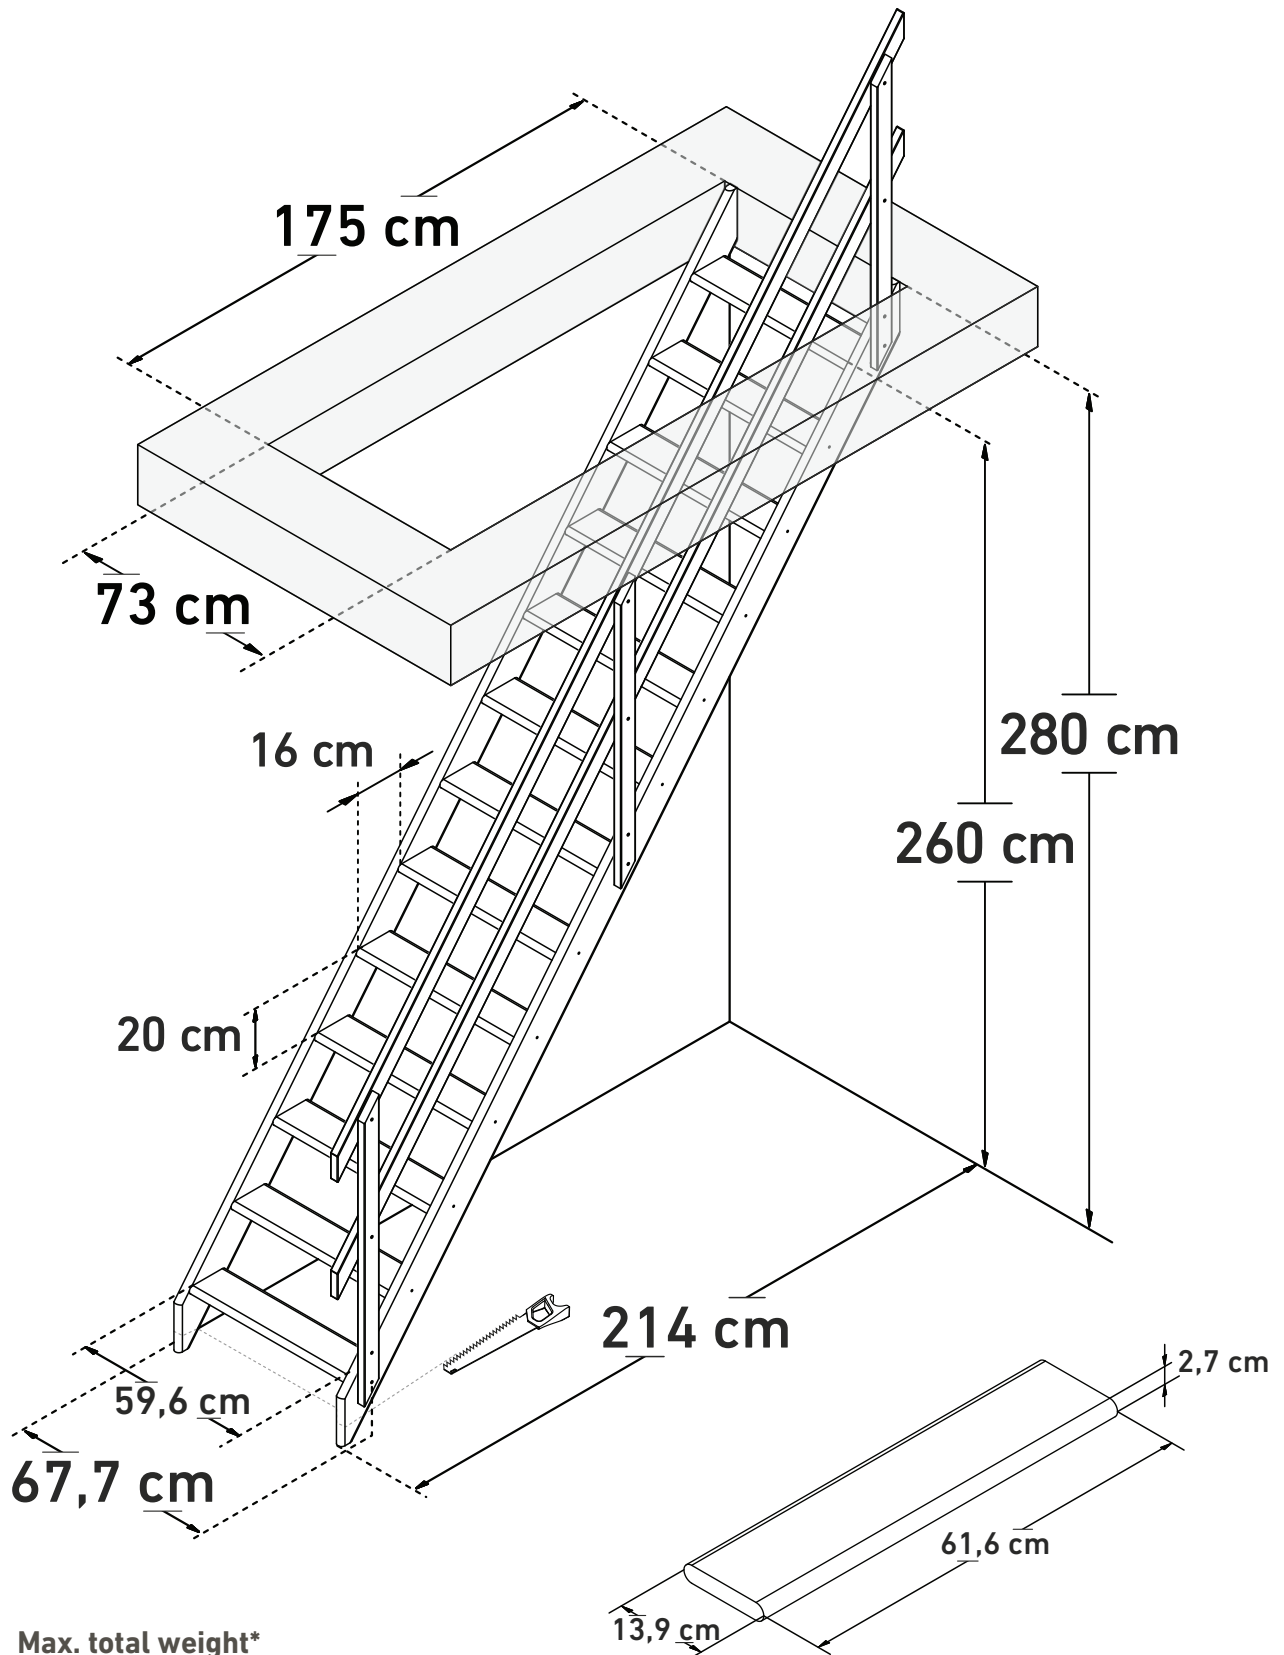

DIMENSIONS

COTTAGE JUNIOR

(STRAIGHT FLIGHT)

24011250

Space saving
51,34°

Wall handrail
340 cm

Max. total weight*
150 kg

www.sogem-sa.com

*Maximum total weight recommended by manufacturer

DIMENSIONS

COTTAGE JUNIOR

(STRAIGHT FLIGHT, BANISTER)

SOGEM

Max. total weight*
150 kg

Space saving
51,34°

Height
78 cm

Space, balusters
17,5 cm

www.sogem-sa.com

*Maximum total weight recommended by manufacturer

24011250

DIMENSIONS

COTTAGE JUNIOR

(STRAIGHT FLIGHT, BULLNOSE STEP)

SOGEM

24011250

Space saving
51,34°

Wall handrail
360 cm

Max. total weight*
150 kg

www.sogem-sa.com

*Maximum total weight recommended by manufacturer