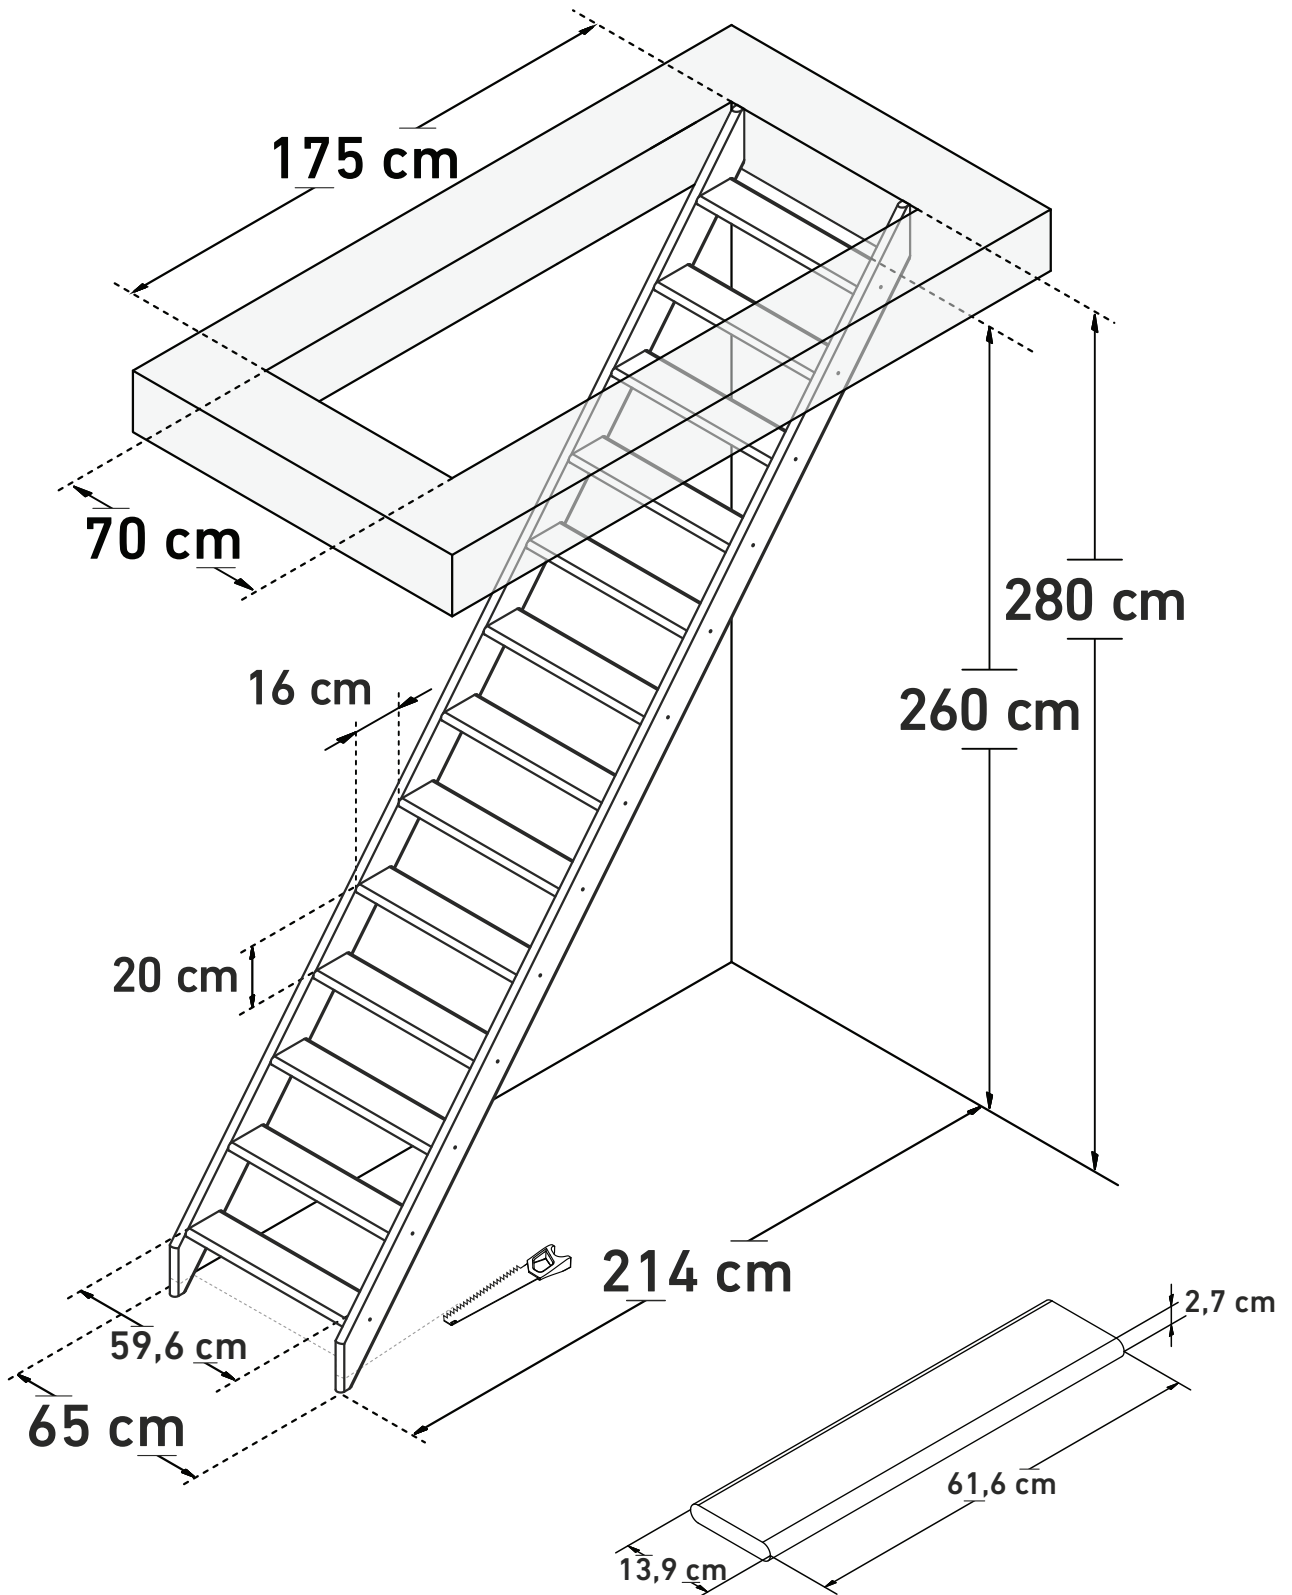

DIMENSIONS

COTTAGE JUNIOR

(STRAIGHT FLIGHT)

24011250

Space saving
51,34°

Wall handrail
340 cm

Max. total weight*
150 kg

www.sogem-sa.com

*Maximum total weight recommended by manufacturer

DIMENSIONS

COTTAGE JUNIOR

(STRAIGHT FLIGHT, BANISTER)

SOGEM

Max. total weight*
150 kg

Space saving
51,34°

Height
78 cm

Space, balusters
17,5 cm

www.sogem-sa.com

*Maximum total weight recommended by manufacturer

24011250

DIMENSIONS

COTTAGE JUNIOR

(STRAIGHT FLIGHT, BULLNOSE STEP)

SOGEM

24011250

Space saving
51,34°

Wall handrail
360 cm

Max. total weight*
150 kg

www.sogem-sa.com

*Maximum total weight recommended by manufacturer