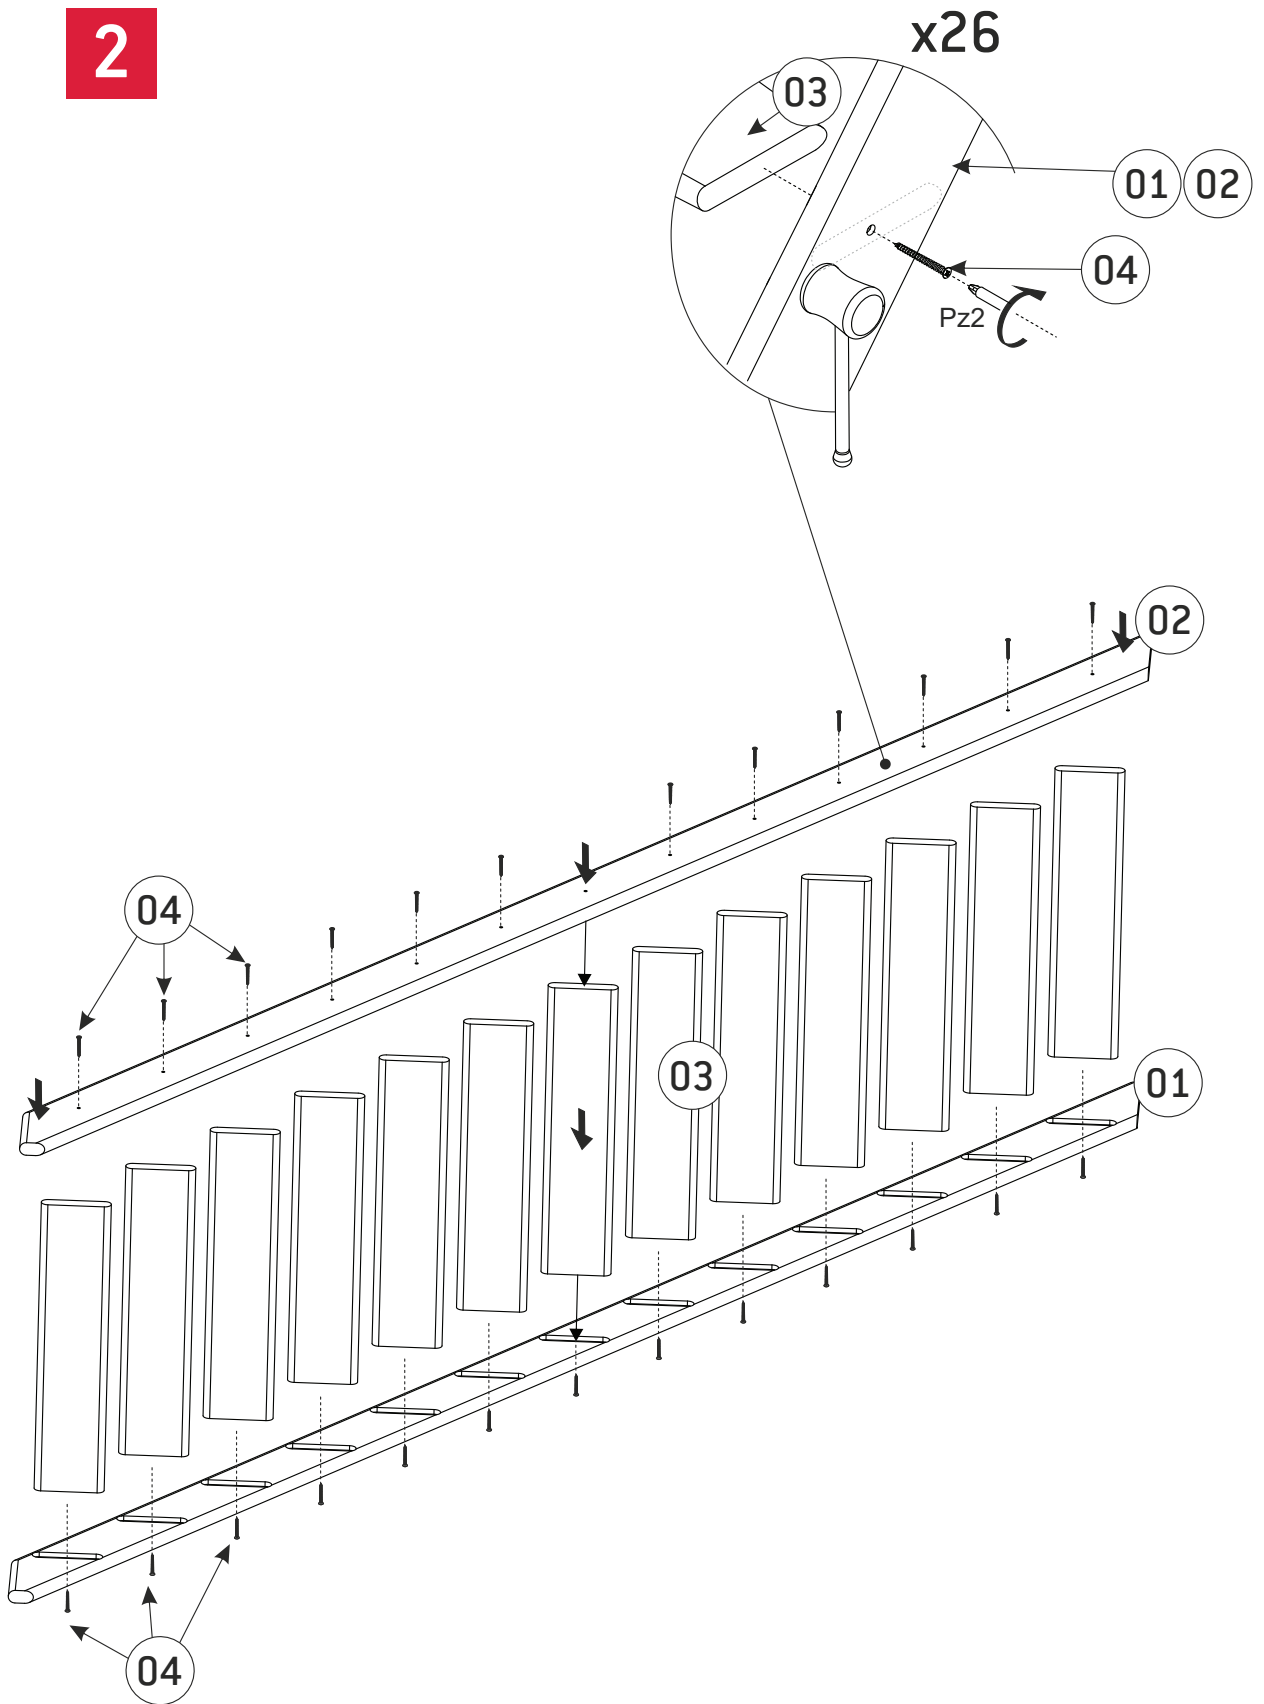

COTTAGE JUNIOR

STAIRCASE | ECHELLE | LADDER | WANGENSPARTREPPE
ESCALERA | ESCADA | ESCALA | SCARĂ

- Acm
- B.....cm
- Ccm
- Dcm
- Ecm
- Fcm

Space saving
51,34°

Wall handrail
340 cm

Max. total weight*
150 kg

*Maximum total weight recommended by manufacturer

Ph2/3 010 04
Pz2/3 08 012

1

2

3