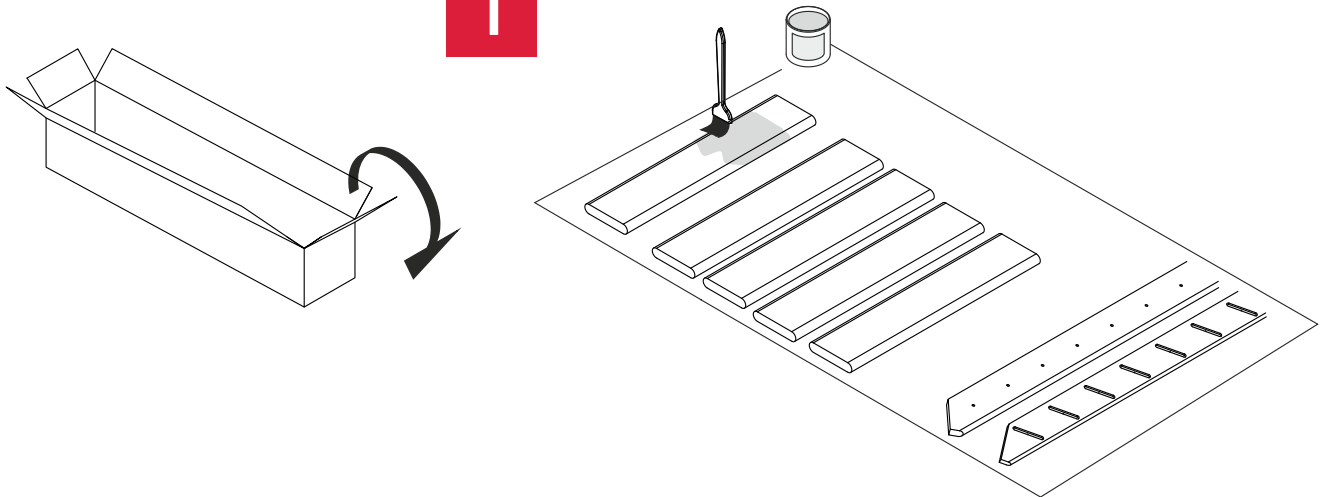

COTTAGE JUNIOR

STAIRCASE | ECHELLE | LADDER | WANGENSPARTREPPE
ESCALERA | ESCADA | ESCALA | SCARĂ

- Acm
- B.....cm
- Ccm
- Dcm
- Ecm
- Fcm

Space saving
51,34°

Wall handrail
340 cm

Max. total weight*
150 kg

*Maximum total weight recommended by manufacturer

Ph2/3 010 04
Pz2/3 08 012

1

2

3