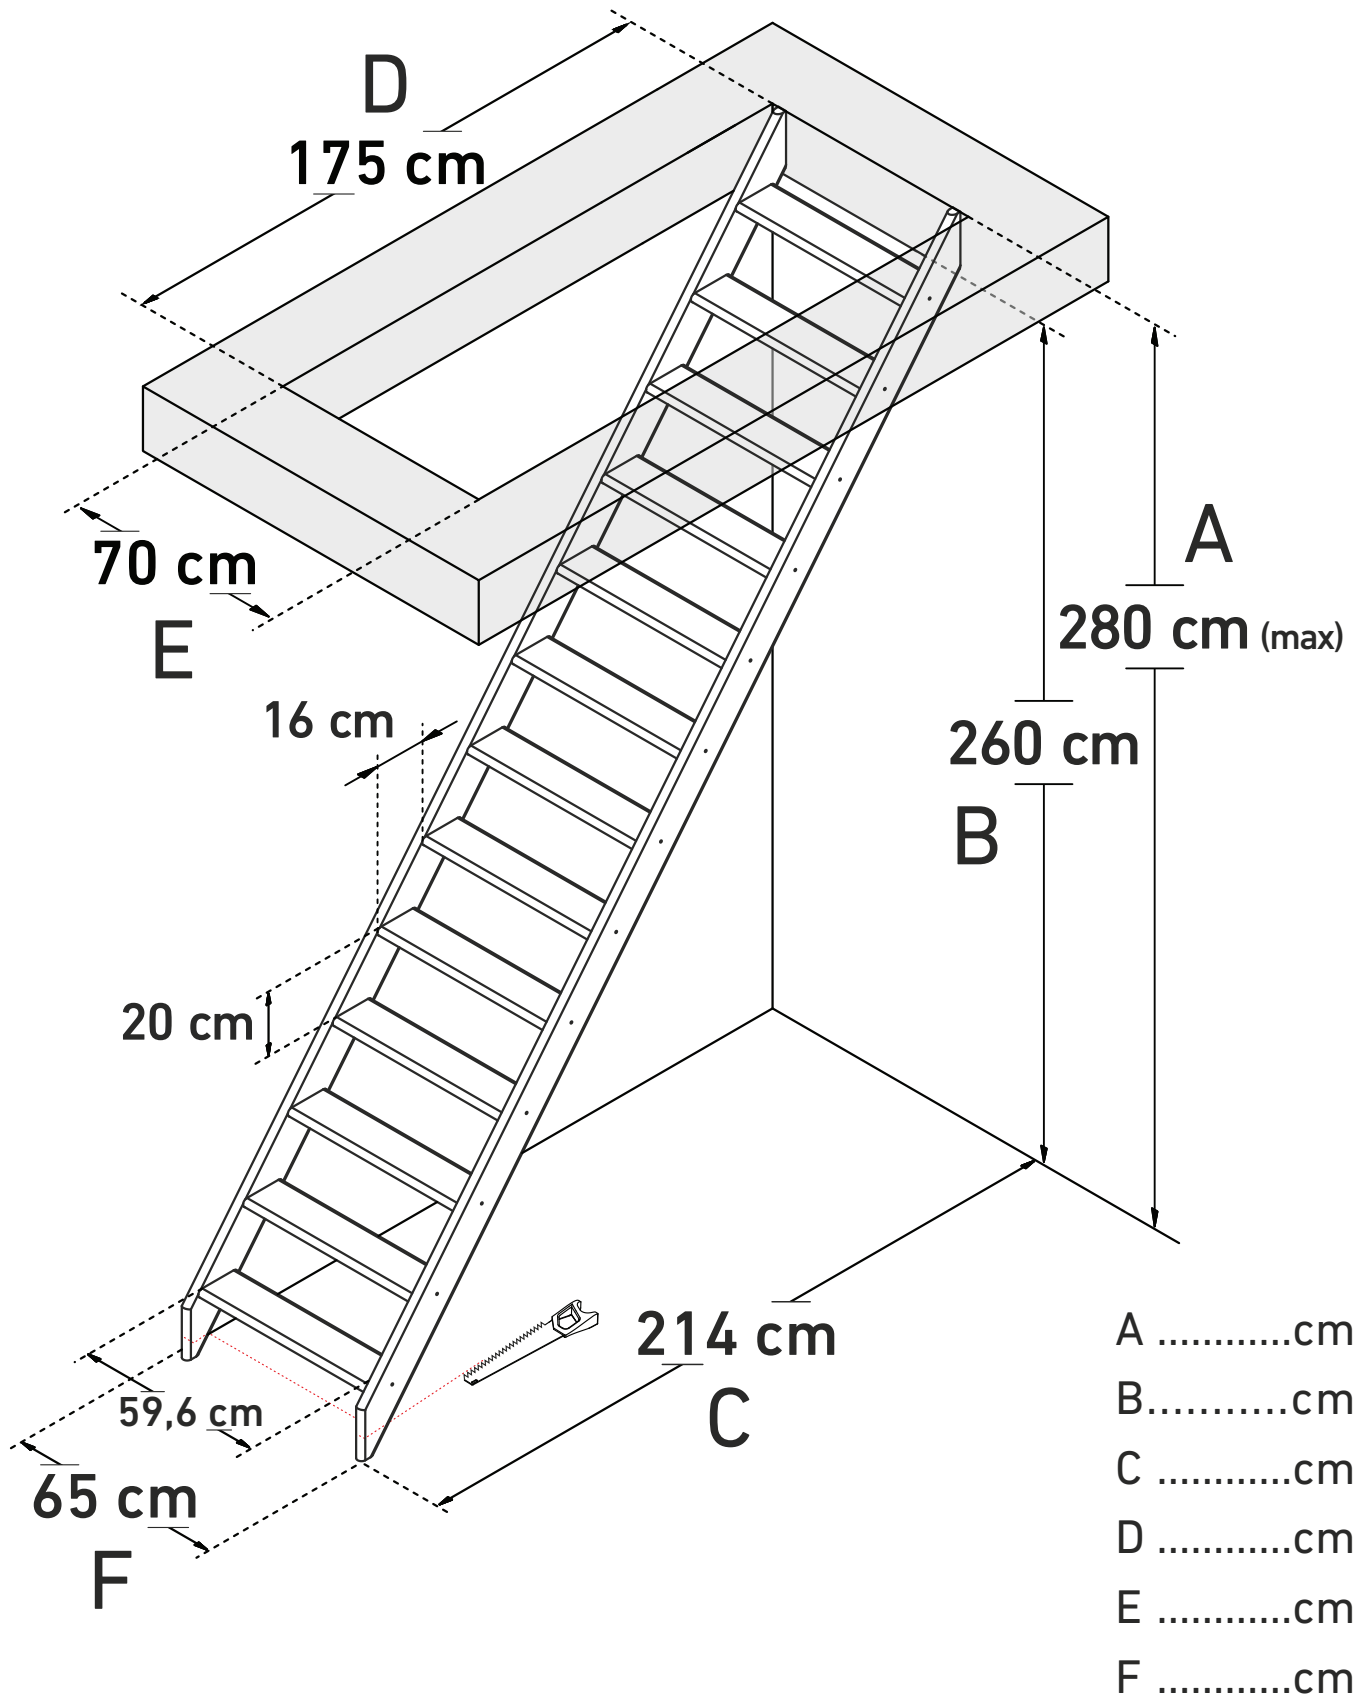

COTTAGE JUNIOR

STAIRCASE | ECHELLE | LADDER | WANGENSPARTREPPE
ESCALERA | ESCADA | ESCALA | SCARĂ

- Acm
- B.....cm
- Ccm
- Dcm
- Ecm
- Fcm

Space saving
51,34°

Wall handrail
340 cm

Max. total weight*
150 kg

*Maximum total weight recommended by manufacturer

Ph2/3 010 04
Pz2/3 08 012

1

2

3