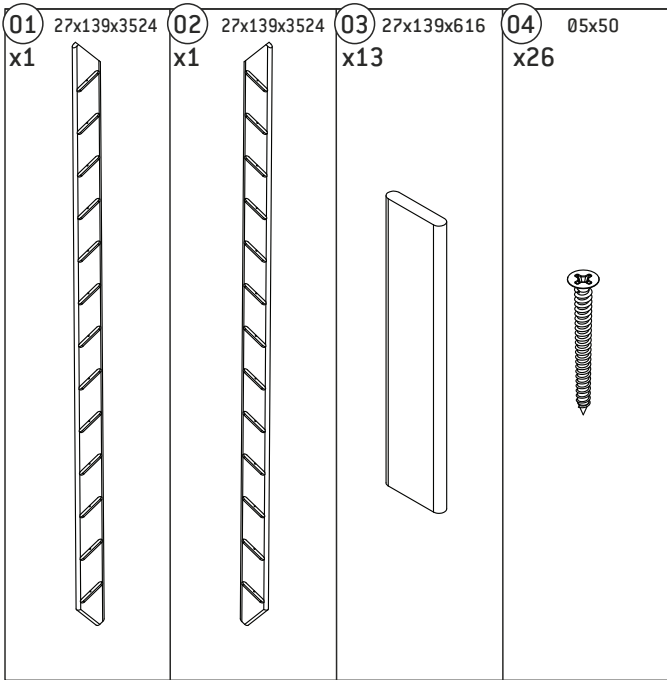

COTTAGE JUNIOR

STAIRCASE | ECHELLE | LADDER | WANGENSPARTREPPE
ESCALERA | ESCADA | ESCALA | SCARĂ

- Acm
- B.....cm
- Ccm
- Dcm
- Ecm
- Fcm

Space saving
51,34°

Wall handrail
340 cm

Max. total weight*
150 kg

*Maximum total weight recommended by manufacturer

Ph2/3 010 04
Pz2/3 08 012

1

2

3