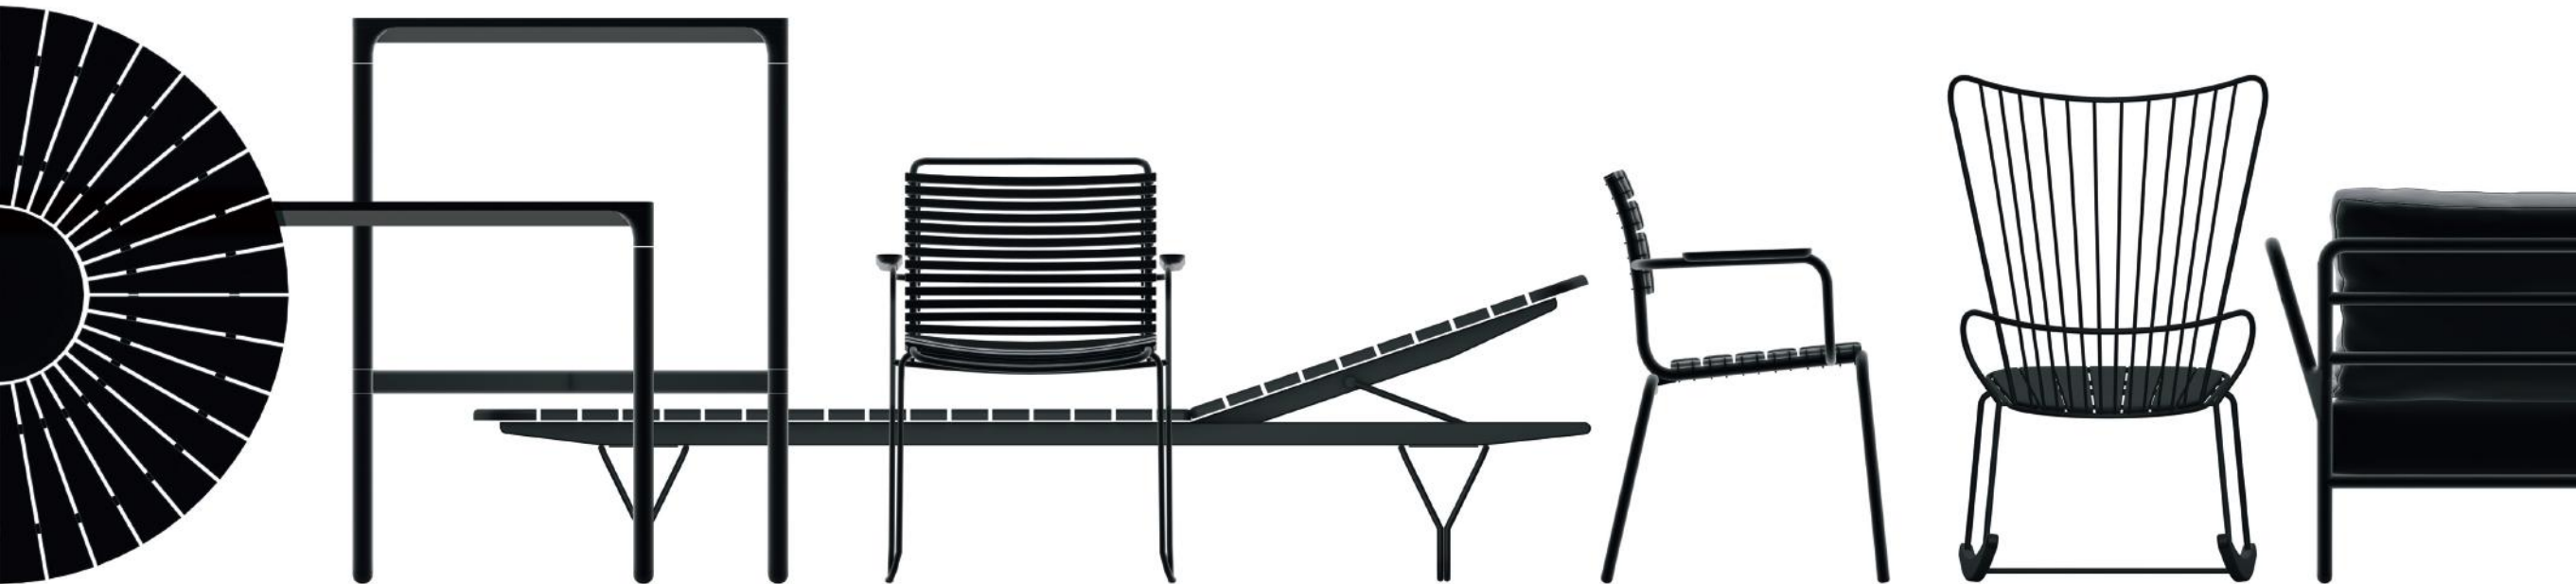

HOUE

We are driven by affordable luxury as a philosophy, by choosing the right materials and solutions. We draw from a proud heritage of Danish design and craftsmanship with mass appeal. HOUE offers both an outdoor and indoor collection, always meeting our high standards in terms of design, price and quality.

**HOUE IS A DANISH DESIGN HOUSE FOUNDED IN 2007.
WE COMBINE GREAT COMFORT AND DESIGN IN OUR WORK.
WE ALWAYS PUT A LOT OF EFFORT INTO OUR
PRODUCT DEVELOPMENT STRIVING TO MEET
A HIGH STANDARD.**