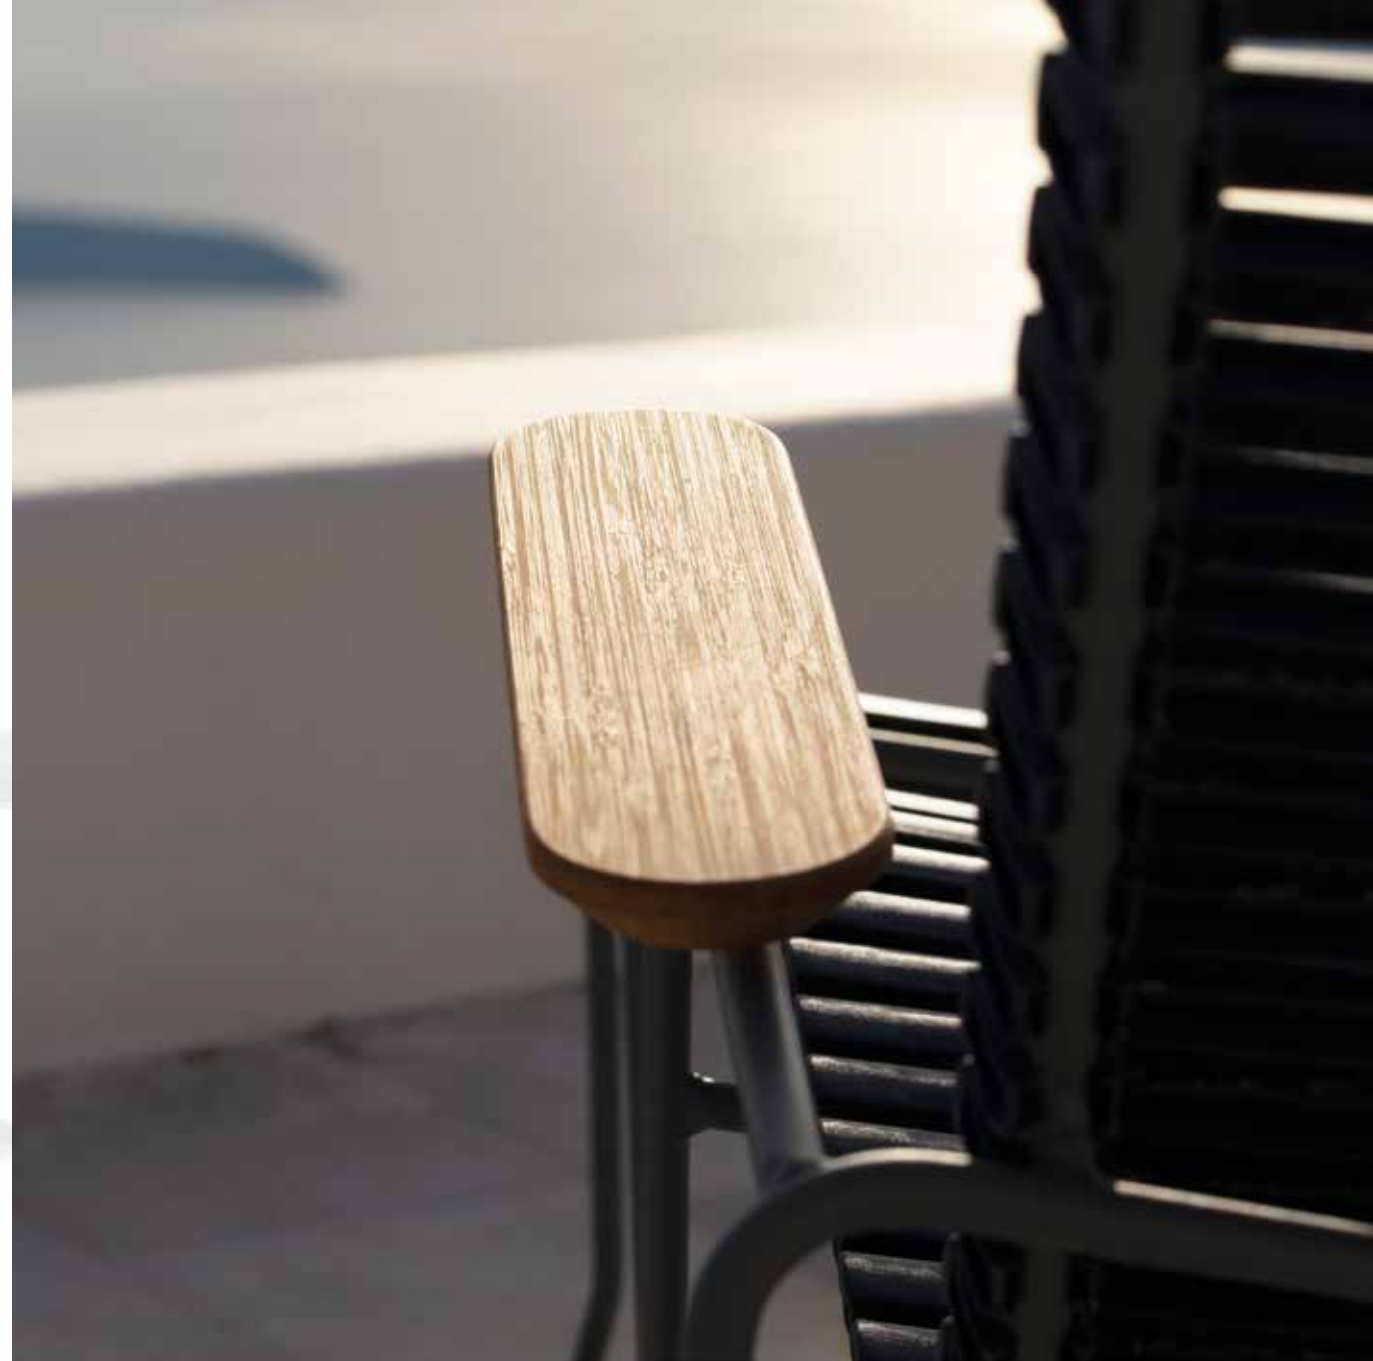

CLICK DINING CHAIR

**CLICK LOUNGE AND ROCKING CHAIR WITH BAMBOO RUNNERS.
THE FOOTREST COMPLETE THE SHAPE OF THE CHAIR IT COMPLIMENTS.**

**LET YOUR BODY REST IN DYNAMIC
ROCKING MOVEMENTS**

84

**CLICK ROCKING CHAIR IN MULTICOLOR 2.
RUNNERS IN BAMBOO.**

**CLICK SUNROCKER – USE YOUR BODY
AS COUNTER POINT. SIT, LIE. THAT SIMPLE.**

**CLICK SUNLOUNGER. ADJUSTABLE BACKREST SHAPED
TO FIT YOUR BODY PERFECT IN ITS DIFFERENT POSITIONS.**

CLICK LOUNGE CHAIR

20

**CLICK LOUNGE CHAIR
FOR EVEN BETTER RELAXATION COMBINE WITH CLICK FOOTREST.**

CLICK DINING CHAIR

**CLICK DINING CHAIR. THE DINING CHAIR IS STACKABLE.
CLICK POSITION CHAIR WITH 7 POSITIONS.
JUST LEAN BACK AND RELAX.**

BAMBOO IS THE LARGEST MEMBER OF THE GRASS FAMILY

**THE GROWTH OF BAMBOO IS VERY FAST – THE SPECIES
THAT WE USE FOR FURNITURE GROW MORE THAN ONE
METER WITHIN 24 HOURS! BAMBOO RE-PLANTS ITSELF.
NEW BAMBOO SHOOTS WILL SPREAD FROM THE ROOTS.**