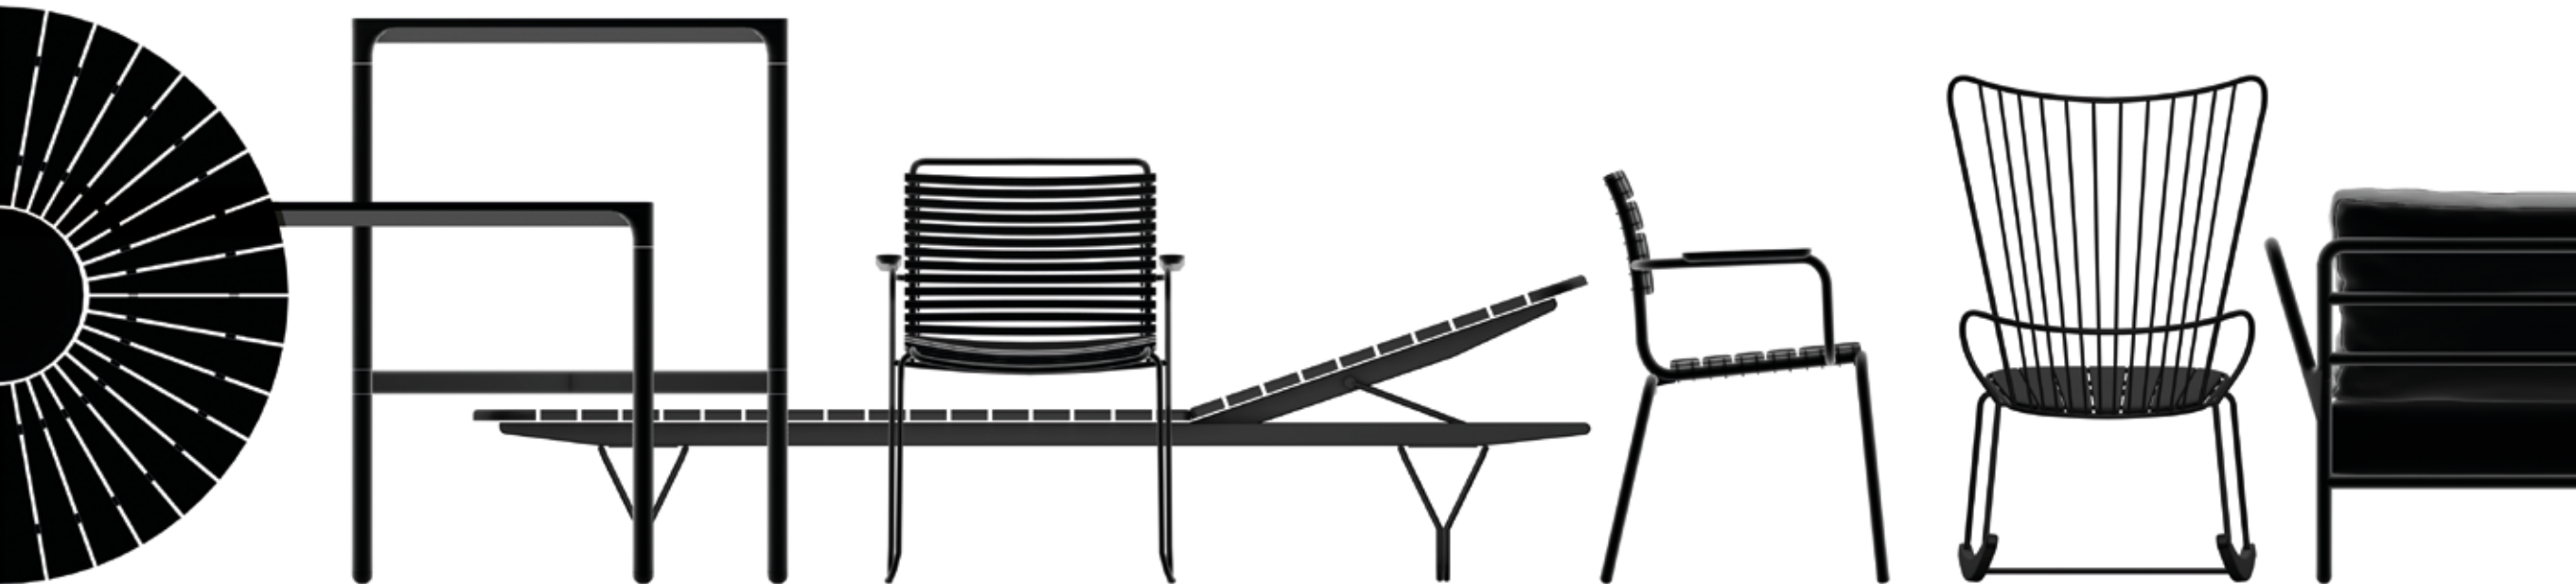

HOUE

We are driven by affordable luxury as a philosophy, by choosing the right materials and solutions. We draw from a proud heritage of Danish design and craftsmanship with mass appeal. HOUE offers both an outdoor and indoor collection, always meeting our high standards in terms of design, price and quality.

**HOUE IS A DANISH DESIGN HOUSE FOUNDED IN 2007.
WE COMBINE GREAT COMFORT AND DESIGN IN OUR WORK.
WE ALWAYS PUT A LOT OF EFFORT INTO OUR
PRODUCT DEVELOPMENT STRIVING TO MEET
A HIGH STANDARD.**