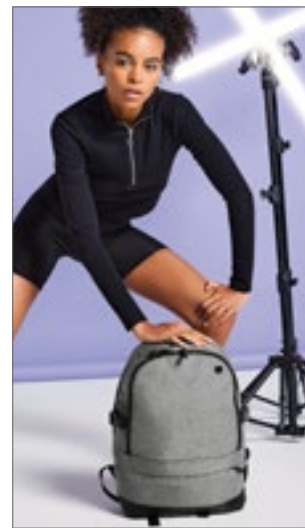

BG550 | BG550 **Athleisure Pro Backpack**

100% Polyester
31 x 44 x 16 cm

BLACK	BRIGHT ROYAL	CLASSIC RED
FRENCH NAVY	GREY MARL	LIME GREEN

600D / 420D polyestercombinatie | Ontwerp met twee compartimenten | Laptop compatibel tot 15,6" | Gewatteerd laptopcompartiment | Mediazak & koptelefoonpoort | Gewatteerde verstelbare schouderbanden | Compressieriem | Gewatteerd achterpaneel | Organisator sectie | Elastische flessenlussen | Authentieke metalen ventilatieoogen | Inhoud: ca. 18 liter | Handgreep | Afscheurbaar label | Levering zonder inhoud / decoratie

Colour	Sizes	1	from 25	from 250
Coloured	31 x 44 x 16 cm	33,18	29,89	27,88
Grey Marl	31 x 44 x 16 cm	35,89	32,31	30,13

BagBase

18L 15,6"