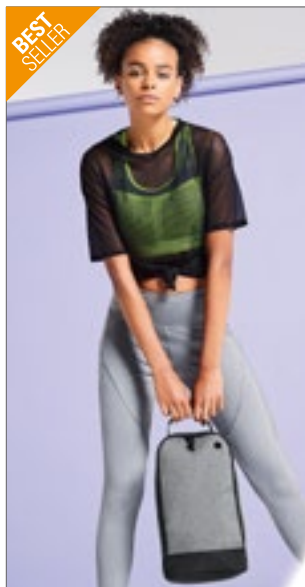

BG540 | BG540 **Athleisure Sports Shoe / Accessory Bag**

100% Polyester
19 x 35 x 12 cm

BLACK	BRIGHT ROYAL	CLASSIC RED
FRENCH NAVY	FUCHSIA	GREY MARL
LIME GREEN	ORANGE	

600D/420D Polyester Combinatie | Waterbestendige stof | Binnenzijde afwasbaar | Achterzakken van mesh | Authentiek metalen ventilatieoogje | Handgreep | Inhoud: 8 liter | Levering zonder inhoud / decoratie

Colour	Sizes	1	from 80	from 800
Coloured	19 x 35 x 12 cm	8,57	7,72	7,19
Grey Marl	19 x 35 x 12 cm	9,37	8,45	7,87

BagBase

8L