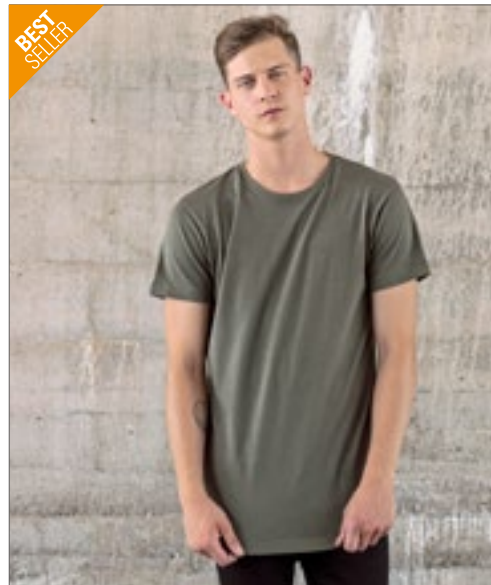

BY028 | BY028 **Shaped Long Tee**

100% Katoen (Charcoal: 60% Katoen / 40% Polyester), (Heather Grey: 90% Katoen / 10% Viscose)
XS, S, M, L, XL, XXL, 3XL, 4XL, 5XL
140 g/m²

BLACK CHARCOAL (HEATHER) HEATHER GREY OLIVE
WHITE

Lichte single jersey | Neutraal maatlabel zonder merknaam, nekafdruk mogelijk | Extra lange snit | Ingezette mouwen | Nekband | Kleine ribmanchet bij de halsopening | Modieuze gevormde zoom | Dubbele naden aan de zoom

Colour	Sizes	1	from 100 (3XL from 70)	from 1000 (3XL from 700)
Coloured	XS - XXL	10,65	9,56	8,98
Coloured	3XL - 5XL	12,15	10,89	10,24