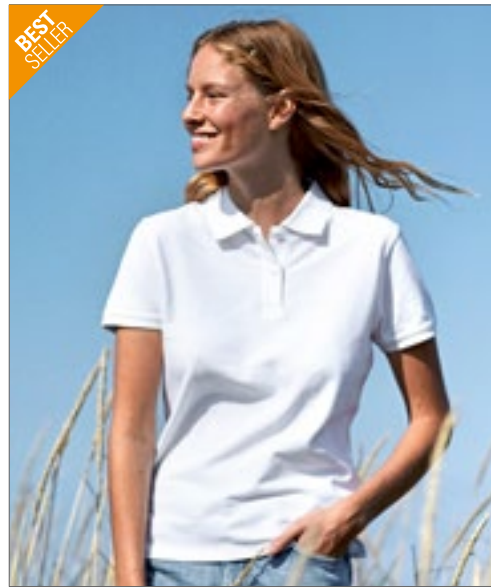

BEST SELLER

Neutral®
Certified Responsibility™