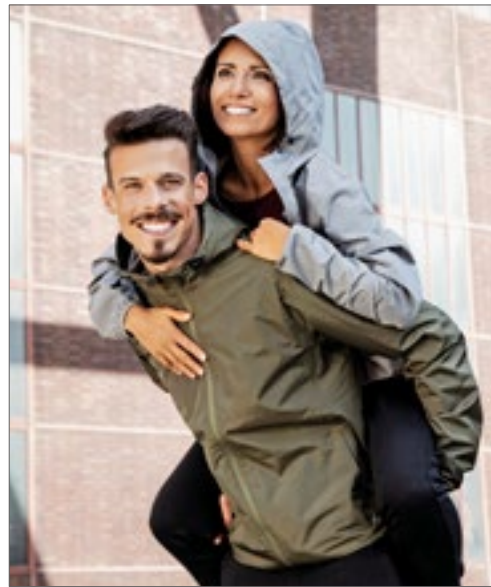

miners mate