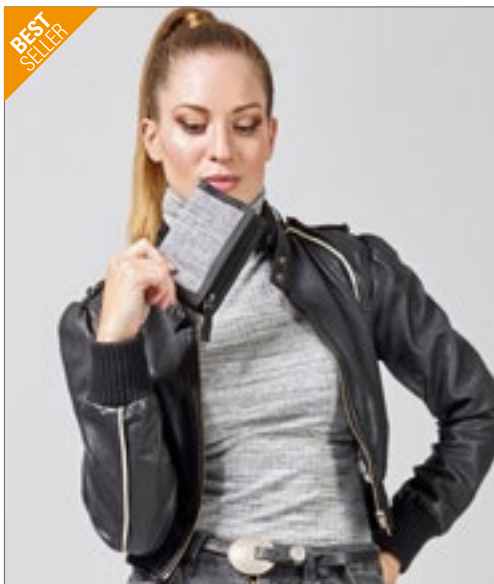

Colour	Sizes	1	from 20	from 200
Black Melange	45 x 32 x 16,5 cm	33,01	30,25	29,28

bags2GO

**BS15394** | DTG-15394 **Wallet - Las Vegas**

100% Polyester  
Format Open: 26 x 13,5 cm / Format Closed: 9 x 13,5 cm