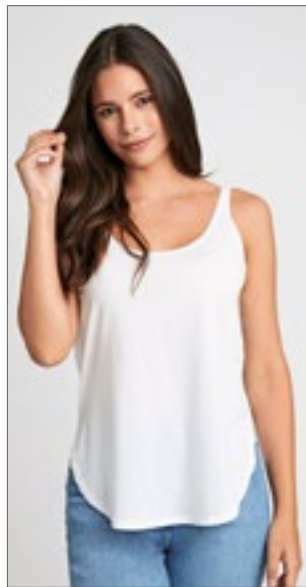

NL NEXT LEVEL APPAREL

NX5033 | 5033 **Ladies Festival Tank**

65% Polyester / 35% Katoen
XS, S, M, L, XL, XXL
120 g/m²

Next Level Apparel

ANTIQUE DENIM	ANTIQUE GOLD	ASH
BLACK	CHARCOAL (CVC)	DESERT PINK
ROYAL PINE	SHIRAZ	SMOKED PAPRIKA
STONEWASH DENIM	STONEWASH GREEN	WHITE

65% polyester / 35% gekamd ringgesponnen katoen | Ronde hals | Omgezoomde nek en armsgaten | Zijkant | Gebogen zoom | Vrouwelijke gedrapeerd | Afscheurbaar label | Zijdeachtige stof | Lichtgewicht | Geschikt voor sublimatie

Colour	Sizes	1	from 72	from 720
Coloured	XS - XL	10,04	9,39	8,71
Coloured	XXL	11,98	11,20	10,38