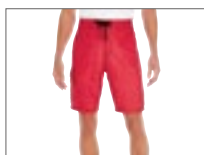

Colour	Sizes	1	from 12	from 120
Coloured	S - XL	11,16	9,51	8,93
Coloured	XXL - 3XL	12,17	10,38	9,75

Colour	Sizes	1	from 12	from 120
Coloured	S - XL	29,16	24,88	23,33
Coloured	XXL - 3XL	32,11	27,39	25,68