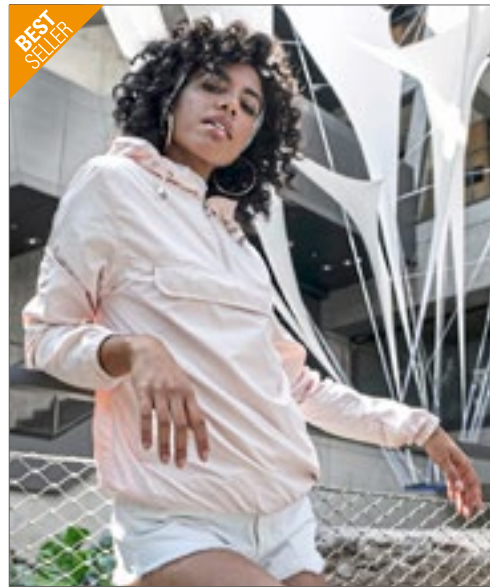

BY095 | BY095 **Ladies Basic Pull Over Jacket**

100% Polyester
XS, S, M, L, XL, XXL, 3XL, 4XL, 5XL

Build Your Brand

BLACK LIGHT PINK

Shell stof: 78 g/m², Meshvoering romp: 130 g/m², Taffeta voering mouwen: 65 g/m² | Overcut schouders | Capuchon met ingewerkte kraag en rits | Lichtgewicht materiaal

Colour	Sizes	1	from 60 (3XL from 50)	from 600 (3XL from 500)
Coloured	XS - XL	37,63	33,76	31,77
Coloured	XXL	44,53	39,93	37,58
Coloured	3XL - 5XL	44,53	39,93	37,58