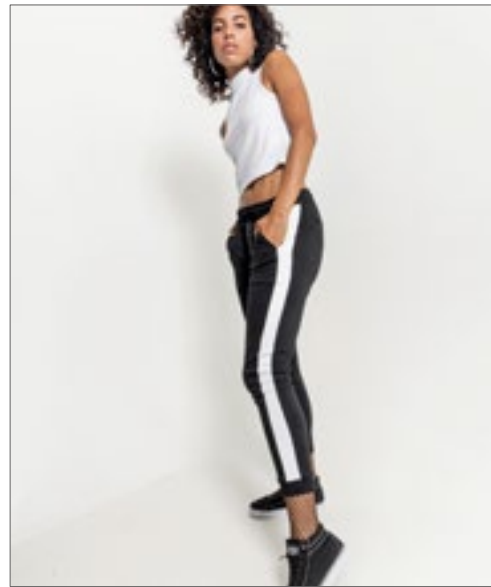

BY103 | BY103 Ladies Interlock Jogpants

100% Katoen
XS, S, M, L, XL, XXL, 3XL, 4XL, 5XL
230 g/m²

Build Your Brand

BLACK/WHITE

Bijpassende strepen langs de gehele zijnaad | Bijpassend trekkoord met brede metalen uiteinden | Paspelzakken met paspel | Zacht puur katoenen interlock-materiaal

Colour	Sizes	1	from 100 (3XL from 70)	from 1000 (3XL from 700)
Black	XS - XL	13,36	11,98	11,28
Black	XXL	15,54	13,92	13,12
Black	3XL - 5XL	15,54	13,92	13,12

Colour	Sizes	1	from 50	from 500
Black/White	XS - XL	29,57	26,50	24,95
Black/White	XXL - 5XL	34,97	31,34	29,50