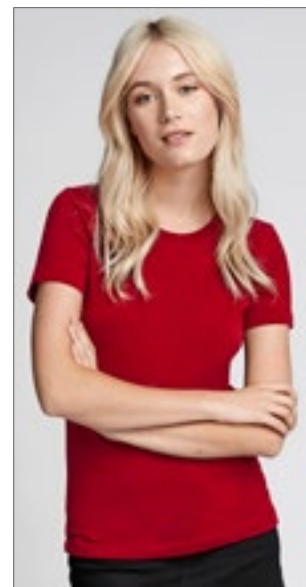

NX3900 | 3900 **Ladies' Boyfriend Tee**

NL NEXT LEVEL APPAREL