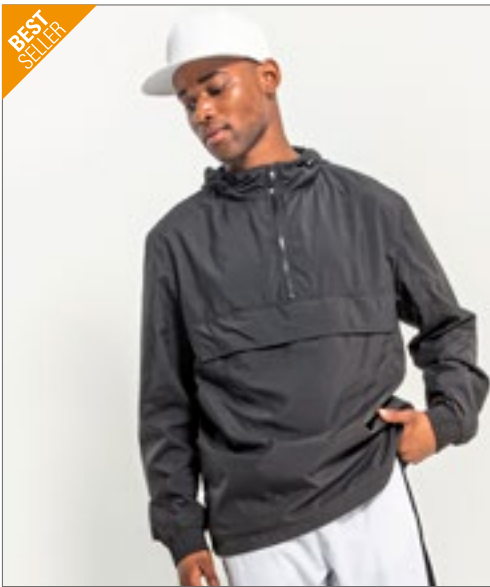

Colour	Sizes	1	from 50	from 500
Coloured	XS - XL	43,03	38,60	36,32
Coloured	XXL - 5XL	51,16	45,86	43,17

**BY096** | BY096 **Basic Pull Over Jacket**

100% Polyester  
S, M, L, XL, XXL, 3XL, 4XL, 5XL  
78 g/m<sup>2</sup>