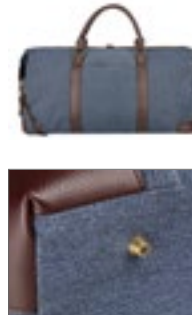

Colour	Sizes	1	from 10	from 100
Blue Melange	49 x 30 x 16 cm	50,60	46,39	44,89

bags GO

**62L** SERIAL

**BS16483** | DTG-16483 **Allround Sports Bag - Liverpool**

100% Katoen  
59 x 27 x 39 cm

Bags2GO

BLUE MELANGE