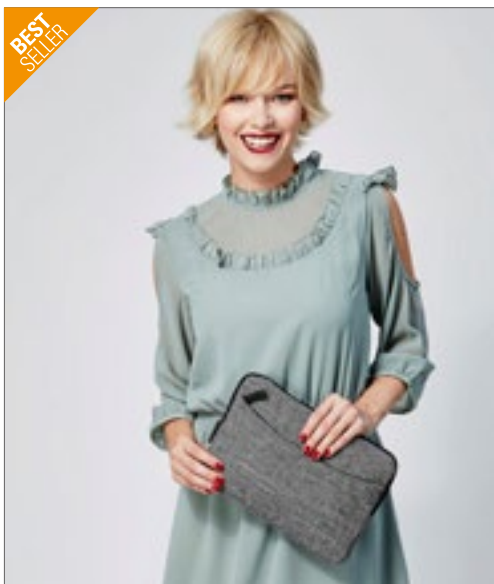

bags2GO

BS17070 | DTG-17070 **Tablet Bag - Houston**

100% Polyester
29 x 20 x 2 cm

Bags2GO

GREY MELANGE

600D Polyester tabletas in grey melange | Een extra zak met rits aan de voorkant | Een hoofdvak met ritssluiting en schuimvoering | Rubberen ritssluiting met „bags2GO“-logo | Capaciteit: ca. 1,2 liter | Geleverd zonder inhoud / decoratie

Colour	Sizes	1	from 50	from 500
Grey Melange	29 x 20 x 2 cm	12,10	11,08	10,74