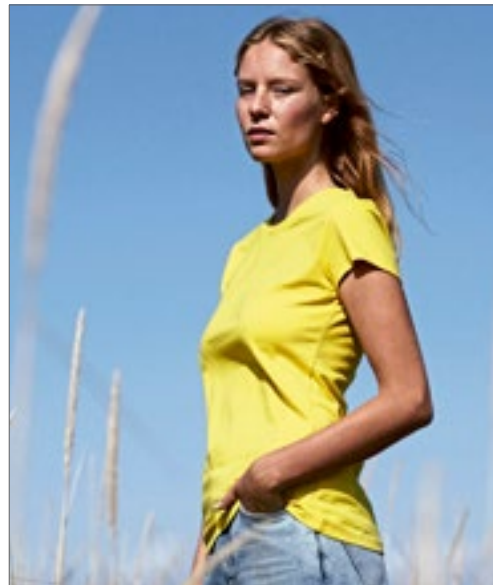

Neutral®
Certified Responsibility™

NEW
COLOUR

NE80001 | O80001 **Ladies' Classic T-Shirt**

100% Katoen
XS, S, M, L, XL, XXL
180 g/m²

Neutral

BLACK	BORDEAUX	BOTTLE GREEN	DARK HEATHER
DUSTY INDIGO	DUSTY MINT	GREEN	LIGHT BLUE
LIME	MILITARY	NATURE	NAVY
ORANGE	PINK	RED	ROYAL
SAPPHIRE	SPORTS GREY	WHITE	YELLOW

Door Fairtrade gecertificeerd katoen | Gecertificeerd biologisch gekamd katoen | Enkelvoudig jersey gebreid | Klassieke pasvorm | Korte mouwen | Ronde hals | Nekband tape binnenin

Colour	Sizes	1	from 100	from 1000
Coloured	XS - XXL	14,67	12,58	12,05