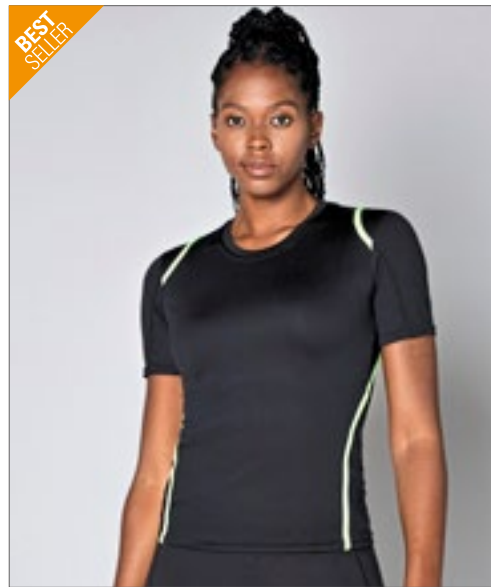

GAMEGEAR®

K966 | KK966 **Women's Regular Fit T-Shirt Short Sleeve**

100% Polyester
34 (XS/8), 36 (S/10), 38 (M/12), 40 (L/14), 42 (XL/16)
140 g/m²

Gamegear

BLACK/BLACK	BLACK/FLUORESCENT LIME	BLACK/FLUORESCENT ORANGE
BLACK/FLUORESCENT PINK	FLO CORAL/BLACK	NAVY/LIGHT BLUE
RED/WHITE	WHITE/GREY	WHITE/RED

Superieure drukoppervlakte | Droog afvoerende stof houdt je koel en comfortabel | Rechte zoom aan voorkant | Gebogen achterzoom

Colour	Sizes	1	from 25	from 250
Coloured	XS - 3XL	16,94	15,73	14,96

Colour	Sizes	1	from 25	from 250
Coloured	34 - 42	15,00	13,92	13,21