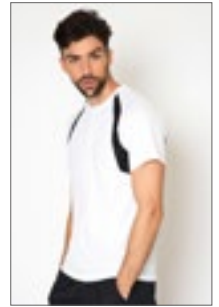

100% Polyester
XS, S, M, L, XL, XXL
150 g/m²

Nath

RED/YELLOW	ROYAL FLUOR/YELLOW FLUOR	WHITE/BLACK
WHITE/GREEN FLUOR	WHITE/ORANGE FLUOR	WHITE/ROYAL FLUOR
YELLOW FLUOR/ORANGE FLUOR	YELLOW FLUOR/ROYAL FLUOR	

Sneldrogend | Contrasterende kleur ventilatiezones van mesh | Zij stiksel

Colour	Sizes	1	from 100	from 1000
Coloured	3/4 - 12/14	4,55	4,21	3,70

Colour	Sizes	1	from 100	from 1000
Coloured	XS - XXL	7,41	6,87	6,03