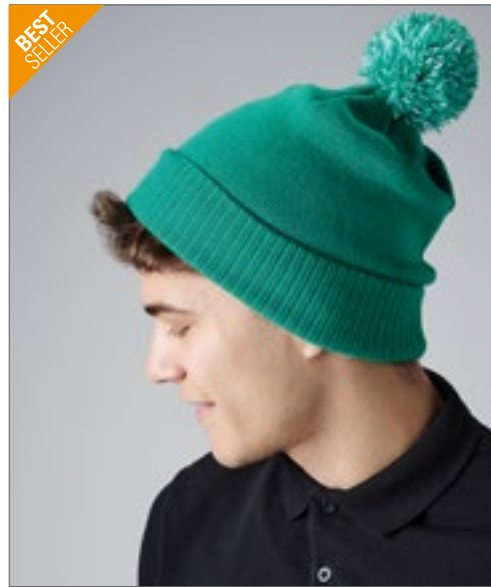

Beechfield
ORIGINAL HEADWEAR

CB450 | B450 **Snowstar® Beanie**

100% Acryl

One Size

Beechfield

BLACK/BRIGHT ROYAL	BLACK/CLASSIC RED	BLACK/GRAPHITE GREY
BLACK/LIME GREEN	BLACK/ORANGE	BLACK/WHITE
BLACK/YELLOW	BOTTLE GREEN/OFF WHITE	BRIGHT ROYAL/WHITE
BURGUNDY/OFF WHITE	CLASSIC RED/WHITE	FRENCH NAVY/LIGHT GREY
FUCHSIA/OFF WHITE	GOLD/BLACK	GRAPHITE GREY/LIGHT GREY
HEATHER GREY/BLACK	KELLY GREEN/WHITE	OFF WHITE/MOCHA
SKY BLUE/WHITE	SURF BLUE/OFF WHITE	WHITE/BLACK

100% Zachte Aanraking Acryl | Dubbellaags gebreid | Twee stijlen - met manchet of lohangend | Tweekleurige pompon | Geribbelde manchet | TearAway label voor gemak van rebranding

Colour	Sizes	1	from 144	from 1440
Solid Colours	One Size	5,76	5,20	4,84
Heather Grey/Black	One Size	6,29	5,69	5,30