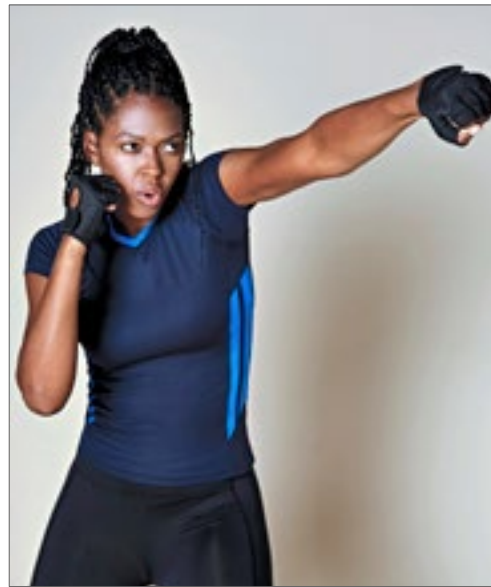

GAMEGEAR®

K940 | KK940 **Women's Regular Fit Training T-Shirt**

100% Polyester
34 (XS/8), 36 (S/10), 38 (M/12), 40 (L/14), 42 (XL/16)
140 g/m²

Gamegear

FLUORESCENT LIME/BLACK	FLUORESCENT ORANGE/BLACK	NAVY/ELECTRIC BLUE

100% Polyester met vochtregulatie | Polyester micro mesh | Contrast gelegd op binding op zijpanelen | Contrasterende 'V' nek | Contrasterende zijpanelen | Rechte zoom aan voorkant, afgeronde achterkant

Colour	Sizes	1	from 25	from 250
Coloured	S - XXL	23,35	21,66	20,57

Colour	Sizes	1	from 25	from 250
Coloured	34 - 42	20,74	19,24	18,27