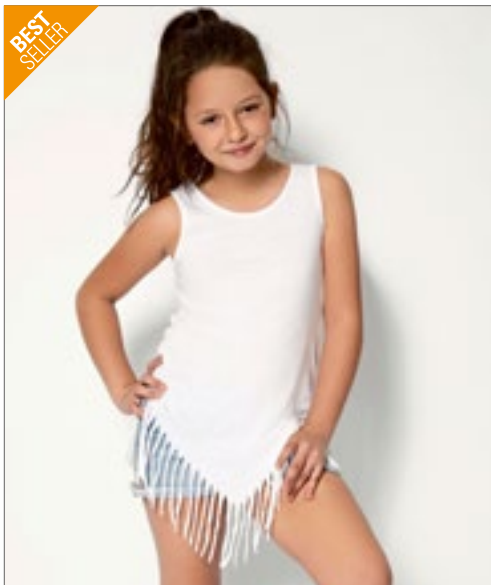

Colour	Sizes	1	from 100	from 1000
Subli White	S - XL	11,11	10,33	9,03

Colour	Sizes	1	from 12	from 120
Coloured	S - XL	29,16	24,88	23,33
Coloured	XXL - 3XL	32,11	27,39	25,68

nath

NH600 | POCAHONTAS **Kids` Pocahontas Vest**