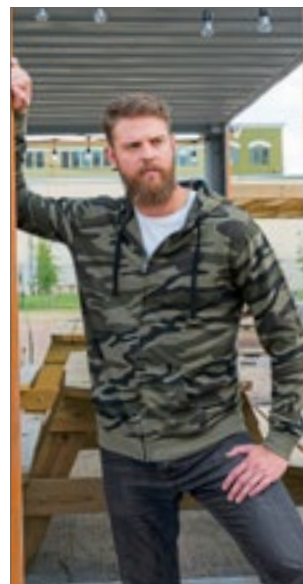

BURNSIDE

BU8615 | 8615 **Full Zip Camo Hooded Sweat Jacket**

Green Camo: 100% Katoen, Black Camo: 70% Katoen / 30% Polyester

S, M, L, XL, XXL, 3XL
230 g/m²

Burnside

BLACK CAMO | GREEN CAMO

Zwart koordje in capuchon | Kangoeroezakje | Ribboord en manchetten

Colour	Sizes	1	from 12	from 120
Coloured	S- XL	41,19	35,14	32,94
Coloured	XXL- 3XL	45,30	38,65	36,25