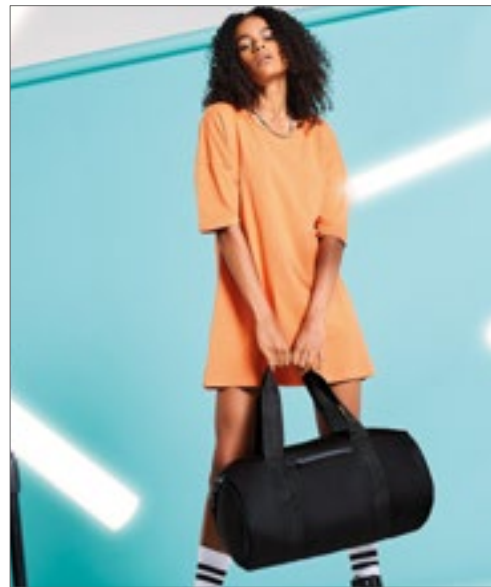

BG166 | BG166 **Scuba Barrel Bag**
94% Polyester / 6% Elastaan
50 x 25 x 25 cm

BagBase

BLACK | CLASSIC RED | MILITARY GREEN | MUSTARD | PETROL | PURE GREY

100% gerecycled 600D polyester | Afscheurbaar label | Hoofdcompartiment met ritsluiting | Zak met rits | Cord zip pullers met reflecterende details | draaggrepen | Afneembare verstelbare schouderriem | Levering zonder inhoud / decoratie

Colour	Sizes	1	from 30	from 300
Coloured	50 x 25 x 25 cm	21,37	19,24	17,93

BagBase®