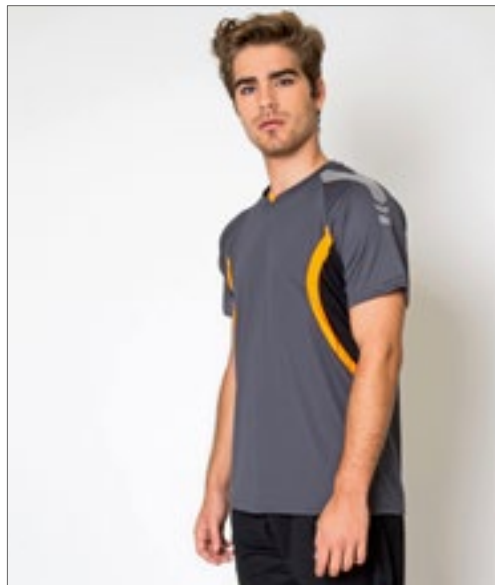

NH252 | ELECTRO **Men's Electro Shirt**

nath