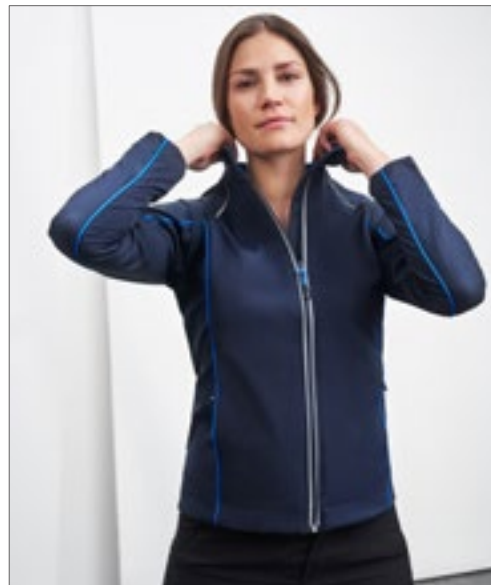

JAMES & NICHOLSON

JN1121 | JN1121 **Ladies' Zip-Off Softshell Jacket**

100% Polyester
S, M, L, XL, XXL
230 g/m²

James+Nicholson

BLACK/RED	BLACK/SILVER (SOLID)	IRON GREY/GREEN
NAUTIC BLUE/NAVY	NAVY/ROYAL	RED/BLACK

2 in 1-jas met afneembare mouwen | Wind- en waterdicht 3-lagig functioneel materiaal met TPU-membraan (5.000mm waterdiepte) | Ademend en waterdampdoorlatend | Naden niet verzegeld | Opstaande kraag | Binnenkant met contrastrijke kleur, contrastrijke vlecht aan voorkant, achterkant en mouwen | Reflecterende, afgedekte ritsluiting aan de voorkant | Reflecterende details op schouder, rug en mouwen | 2 zijzakken, 1 binnenzak met rits | Mouwzak met reflecterende rits | Ingenomen in de taille

Colour	Sizes	1	from 20	from 200
Coloured	S- 3XL	75,38	70,30	68,49

Colour	Sizes	1	from 20	from 200
Coloured	S- XXL	75,38	70,30	68,49