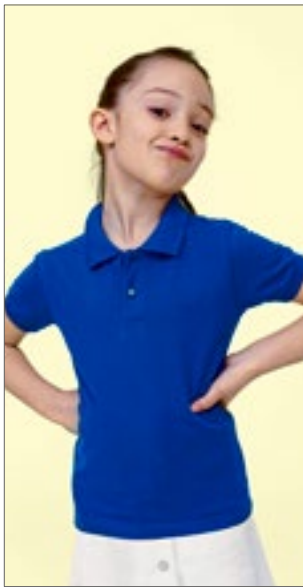

MERCHANDISE & FAN-ARTIKELN (POLO SHIRTS)

SOL'S
the fair spirit

L02948 | 02948 **Perfect Kids Polo**
100% Katoen
4 (96/104), 6 (106/116), 8 (118/128), 10 (130/140), 12 (142/152) jaar
180 g/m² SOL'S

BLACK	FRENCH NAVY	GREY MELANGE
KELLY GREEN	RED	ROYAL BLUE
WHITE		

Piqué 180; 100% gekamde ringgesponnen katoen
100% gekamd Katoen | 1x1 geribde kraag en manchetten |
Schouder tot schouder nekband | Korte mouwen | Ton sur ton
knopenlijst met 2 knopen | Gesneden en genaaid | Afscheur-
baar label

Colour	Sizes	1	from 50	from 500
White	4 years - 12 years	12,10	10,26	9,58
Coloured	4 years - 12 years	14,13	11,98	11,20