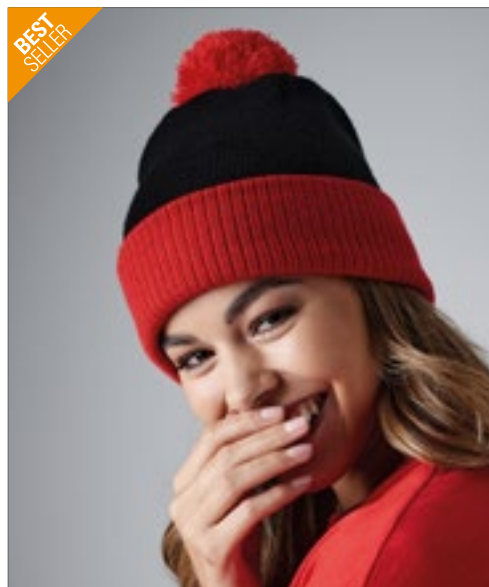

Beechfield
ORIGINAL HEADWEAR

CB451 | B451 **Snowstar® Two-Tone Beanie**

100% Acryl

One Size

Beechfield

BLACK/BRIGHT RED	BLACK/BRIGHT ROYAL	FRENCH NAVY/FUCHSIA
OFF WHITE/BRIGHT RED	OFF WHITE/FRENCH NAVY	

Soft Touch Acryl | Dubbellaags gebreid | Twee stijlen - met manchet of loshangend | Geribbelde manchet | Contrasterende pompon en manchet

Colour	Sizes	1	from 144	from 1440
Coloured	One Size	5,61	5,06	4,72