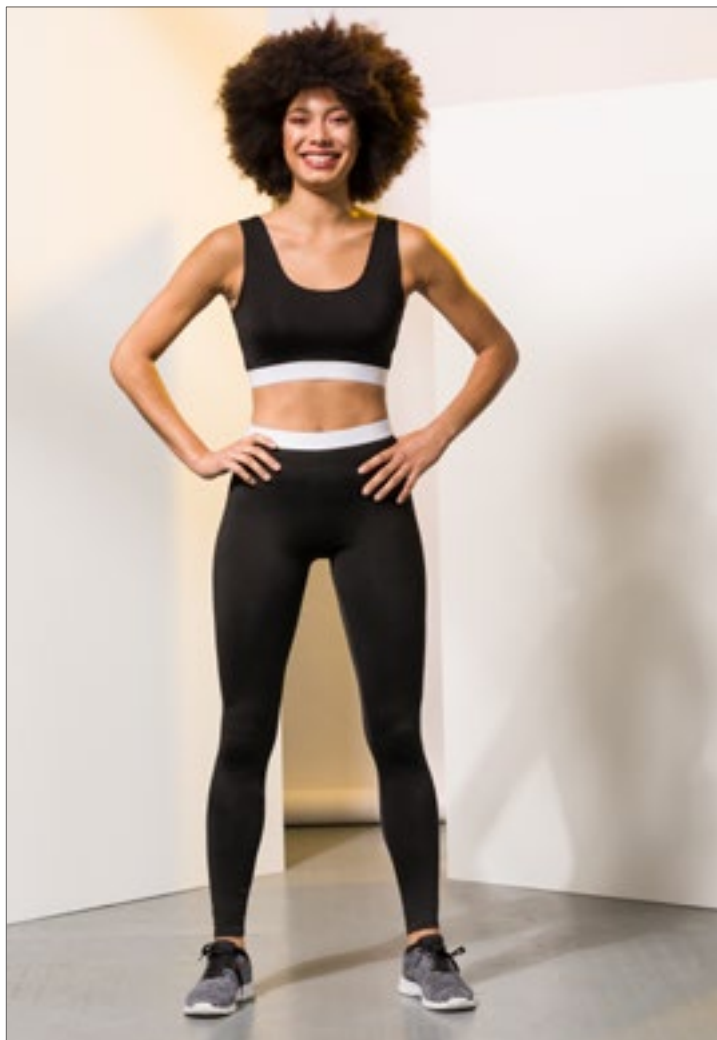

Colour	Sizes	1	from 10	from 100
Coral (Heather)	S - XL	39,78	34,82	32,55

Colour	Sizes	1	from 10	from 100
Coloured	S - XXL	39,78	34,82	32,55

SF236 | SK236 **Women's Fashion Crop Top**

96% Polyester / 4% Elastaan (Jacquard Band: 60% Nylon / 30% Polyester / 10% Elastaan)