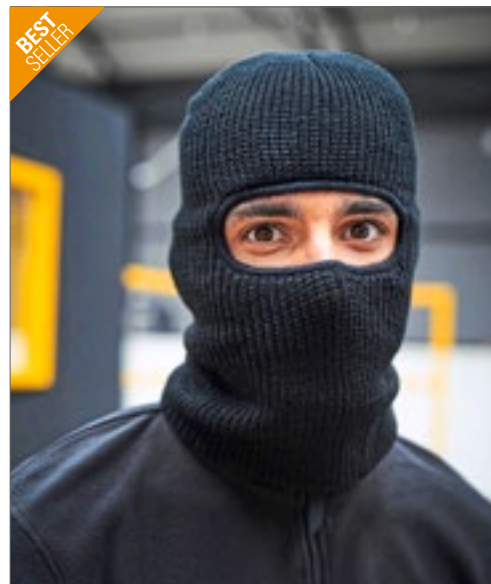

BEST
SELLER

REGATTA
PROFESSIONAL

RG304 | TRC304 **Open Face Balaclava**

100% Acryl
One Size

Regatta Professional

BLACK NAVY

Volledig polyacryl rib stof

Colour	Sizes	1	from 96	from 960
Coloured	One Size	7,14	6,41	5,93