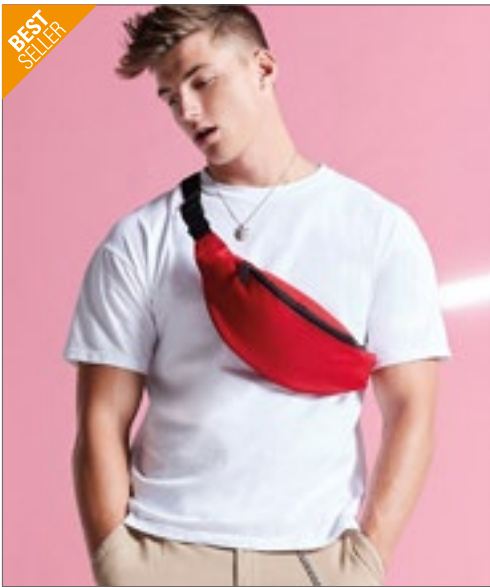

BG42 | BG42 **Belt Bag**
100% Polyester
38 x 14 x 8 cm

BagBase®