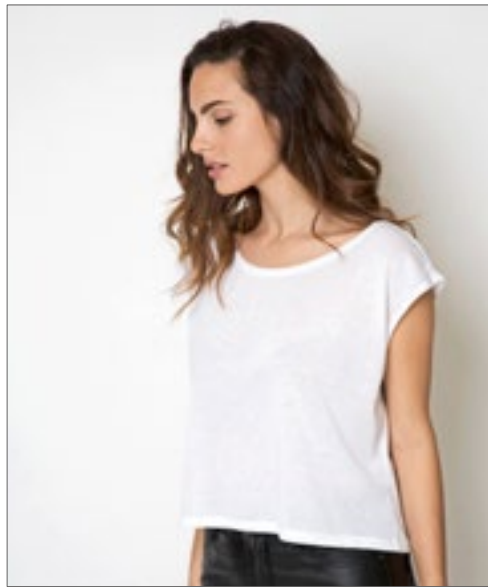

SOL'S
the fair spirit

L01703 | 01703

Maeva Tee-Shirt

100% Polyester

XS/S (0), M/L (1), XL/XXL (2)

130 g/m²

SOL'S

BLACK	CARIBBEAN BLUE	NEON CORAL	NEON GREEN
NEON YELLOW	WHITE		

Licht topje, korte mouwen | Diepe ronde halslijn | Geschikt voor kleursublimatie

Colour	Sizes	1	from 50	from 500
White	XS/S - XL/XXL	6,12	5,18	4,84
Coloured	XS/S - XL/XXL	7,02	5,93	5,54

nath

NH282 | LAX

Woman Lax Shirt

100% Polyester

XS, S, M, L

140 g/m²

Nath

FUCHSIA FLUOR	SUBLI WHITE	YELLOW FLUOR

Voelen aan als katoen | Los, comfortabel gesneden | Brede Hals en mouwen | Decoratieve openingen aan de achterkant | Dubbel stiksel in de nek, zoom en mouwen | Medium pasvorm

Colour	Sizes	1	from 100	from 1000
Coloured	XS - L	8,08	7,50	6,56

Just Ts
AWDB

JT032 | JT032

Unisex Surf T

99% Katoen / 1% Polyester

XS, S, M, L, XL, XXL

160 g/m²

Just Ts

SURF BLUE	SURF OCEAN	SURF PINK	SURF PURPLE
SURF YELLOW			

Moderne pasvorm met zijnaden | Korte mouwen | Maatlabel alleen voor eenvoudige rebranding | Geweven effect stof | Oppervlak uitstekend voor afdrucken of borduren | Schouder tot schouder nekband | Geribbelde ronde hals stijl | Tweelingnaald stiksel detail op mouw en onderkant zoom | Wereldwijd Verantwoordelijk Gecertificeerde Productie (WRAP) gecertificeerde productie

Colour	Sizes	1	from 48	from 480
Coloured	XS - XXL	13,14	10,87	10,38

NL | **NEXT LEVEL**
APPAREL

NX1510 | 1510

Ladies' Ideal T-Shirt

60% Katoen / 40% Polyester

XS, S, M, L, XL, XXL

135 g/m²

Next Level Apparel

ANTIQUE GOLD	BLACK	CANCUN	DARK GREY
DESERT PINK	HEATHER GREY	HOT PINK	MIDNIGHT NAVY
MINT	RED	ROYAL	SCARLET
TAHITI BLUE	WHITE		

Lichte katoenen polyester jersey | 60% Gecombineerd ring gesponnen katoen / 40% polyester | Ronde halsuitsnijding | Ingezette kraag 1x1 babyrib met voorsteek | Afscheurbaar label