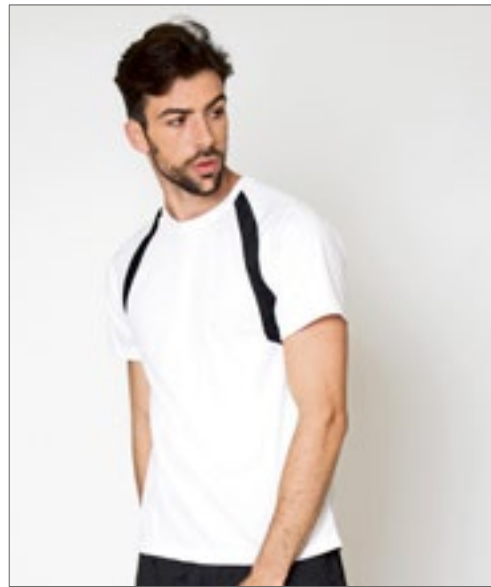

NH251 | COMBI **Men's Combi Sport Shirt**

nath