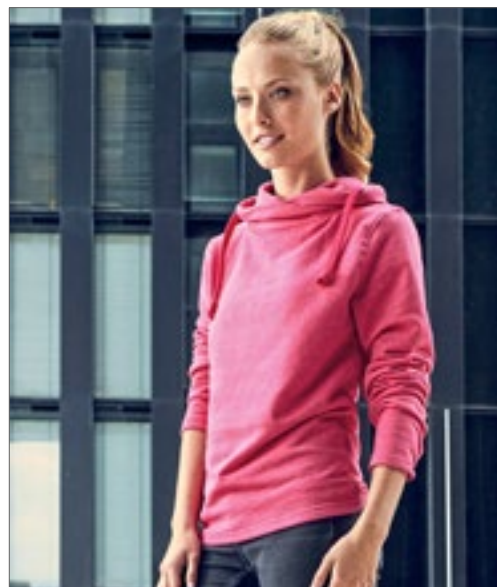

E2112 | 2112F **Women's Heather Hoody 60/40**

60% Katoen / 40% Polyester

XS, S, M, L, XL

250 g/m²

Promodoro

HEATHER BLACK HEATHER BLUE HEATHER ROSE

Kasak sweatshirt | Hoge gekruiste kraag met dubbele capuchon | Smalle pasvorm | Molton geborsteld | Neutraal maatlabel in de nek | 60% gekamd katoen / 40% polyester

Colour	Sizes	1	from 20	from 200
Coloured	XS - XL	31,53	30,64	28,46