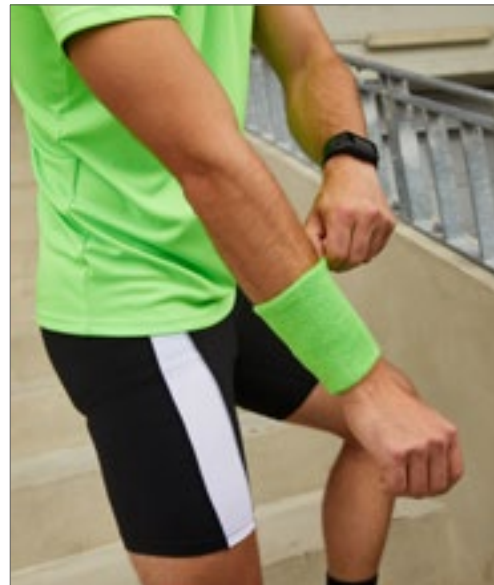

MB043 | MB043 **Terry Wristband**

80% Katoen / 20% Elastaan

One Size

Myrtle beach

AQUA	BLACK	GOLD YELLOW	GREEN
LIGHT BLUE	LIGHT GREY	LIGHT PINK	LIGHT YELLOW
LIME GREEN	NAVY	ORANGE	PINK
RED	ROYAL	TURQUOISE	WHITE

Polsbandje gemaakt van zachte badstof | Afmeting: 8 cm breed

MB044 | MB044 **Sporty Wristband**

80% Katoen / 20% Elastaan

One Size

Myrtle beach

AQUA	BLACK	GOLD YELLOW	GREEN
LIGHT BLUE	LIGHT GREY	LIGHT PINK	LIGHT YELLOW
LIME GREEN	NAVY	ORANGE	PINK
RED	ROYAL	TURQUOISE	WHITE

Extra brede polsband van badstof | Afmeting: 12 cm breed

Colour	Sizes	1	from 500	from 5000
Coloured	One Size	2,27	2,06	1,91

Colour	Sizes	1	from 500	from 5000
Coloured	One Size	3,15	2,78	2,66

MB042 | MB042 **Terry Headband**

80% Katoen / 20% Elastaan

One Size

Myrtle beach

AQUA	BLACK	GOLD YELLOW
GREEN	LIGHT BLUE	LIGHT GREY
LIGHT PINK	LIGHT YELLOW	LIME GREEN
NAVY	ORANGE	PINK
RED	ROYAL	TURQUOISE
WHITE		

Terry hoofdband voor sport- en vrije tijds activiteiten | Afmeting: 5,5 cm breed

Colour	Sizes	1	from 500	from 5000
Coloured	One Size	3,15	2,78	2,66