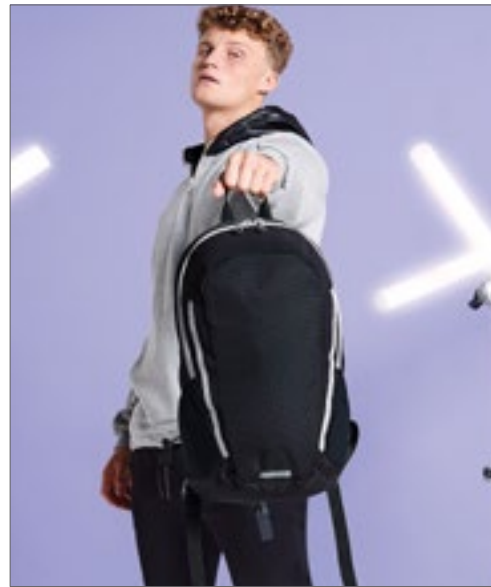

BagBase

BG615 | BG615 **Urban Trail Pack**

100% Polyester
31 x 48 x 19 cm

BagBase

BLACK/LIGHT GREY	FRENCH NAVY/SAPPHIRE BLUE

600D Polyester Keperstof / 300D Polyester | TearAway label voor gemak van rebranding | Binnenzak met ritsluiting | Interne steekzak | Elastische zijvakken | Lussen voor webbing-bijlagen | Reflecterende accenten | Gewatteerd achterpaneel | Levering zonder inhoud / decoratie

Colour	Sizes	1	from 20	from 200
Coloured	31 x 48 x 19 cm	29,43	26,50	24,71