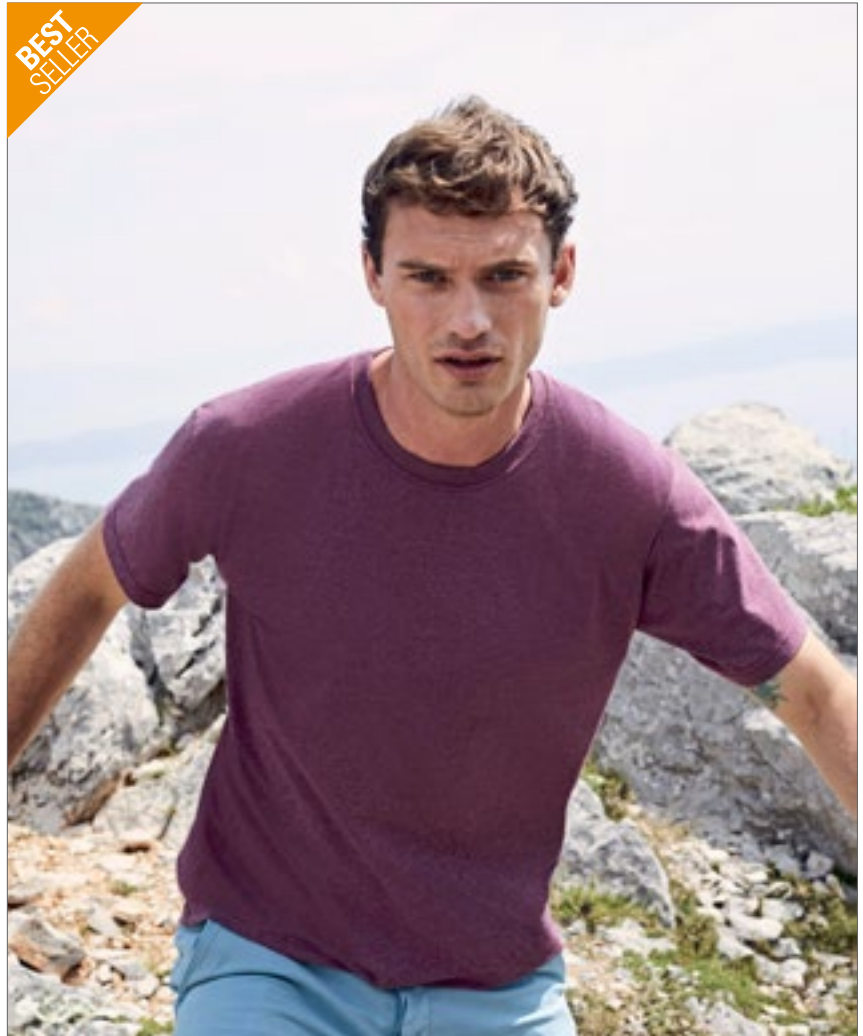

FRUIT OF THE LOOM®

F140 | 61-036-0

Valuweight T

100% Katoen (Heather Grey: 97% Katoen / 3% Polyester), (Ash: 99% Katoen / 1% Polyester), (Vintage Heather Navy, Retro Heather Royal, Retro Heather Green, Vintage Heather Red, Dark Heather Grey: 50% Katoen / 50% Polyester)

S, M, L, XL, XXL, 3XL, 4XL, 5XL

165 g/m² (White: 160 g/m²)

Fruit of the Loom

S, M, L, XL, XXL, 3XL, 4XL, 5XL

BLACK	HEATHER GREY	NAVY
WHITE		

S, M, L, XL, XXL, 3XL

ASH (HEATHER)	AZURE BLUE	BOTTLE GREEN
BRICK RED	BURGUNDY	CHOCOLATE
CLASSIC OLIVE	DARK GREY HEATHER	DEEP NAVY
FUCHSIA	HEATHER BURGUNDY	HEATHER PURPLE
KELLY GREEN	KHAKI	LIGHT GRAPHITE (SOLID)
LIGHT PINK	LIME	NATURAL
ORANGE	PURPLE	RED
RETRO HEATHER GREEN	RETRO HEATHER ROYAL	ROYAL BLUE
SKY BLUE	SUNFLOWER	VINTAGE HEATHER NAVY
VINTAGE HEATHER RED	YELLOW	

Ronde hals met katoen/Lycra® rib | Fijn breiwerk voor verhoogde printbaarheid | Nekband in dezelfde stof

Colour	Sizes	1	from 72 (3XL from 36)	from 720 (3XL from 360)
White, Natural	S - XXL	4,69	4,16	3,82
White, Natural	3XL - 5XL	6,51	5,78	5,32
Coloured	S - XXL	5,47	4,84	4,45
Coloured	3XL - 5XL	7,77	6,90	6,34