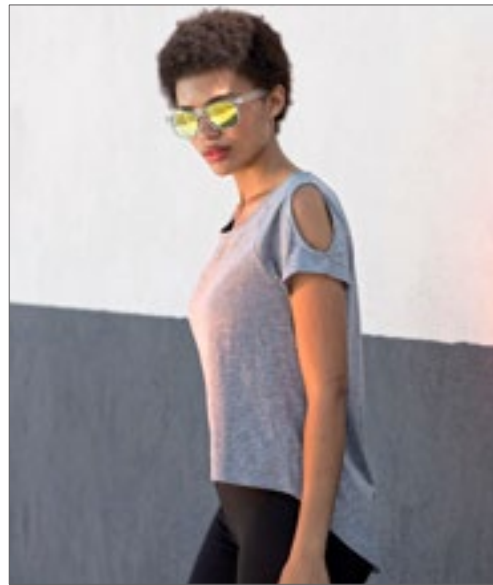

SF233 | SK233

Women's Drop Tail T

60% Katoen / 40% Polyester (Heather Grey: 85% Katoen / 15% Viscose)
XS, S, M, L, XL, XXL
140 g/m²

SF Women

BLACK HEATHER GREY WHITE

Single jersey | Raglan T-shirt met korte mouwen voor dames | Drop staart en uitgesneden schouders | Verwijderbaar SF (Skiinnifit) label | Tweelingnaald stiksels aan hals, zoom en mouw

Colour	Sizes	1	from 72	from 720
Coloured	S - XL	14,71	12,08	11,62

Colour	Sizes	1	from 36	from 360
Coloured	XS - XXL	14,71	12,08	11,62