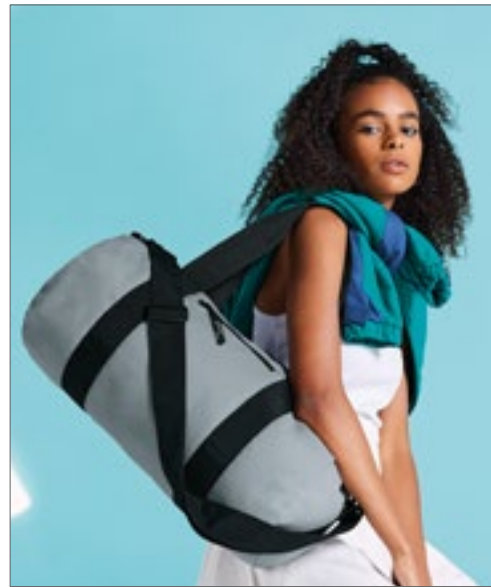

BG284 | BG284 **Recycled Barrel Bag**
100% Polyester
50 x 25 x 25 cm

BagBase®