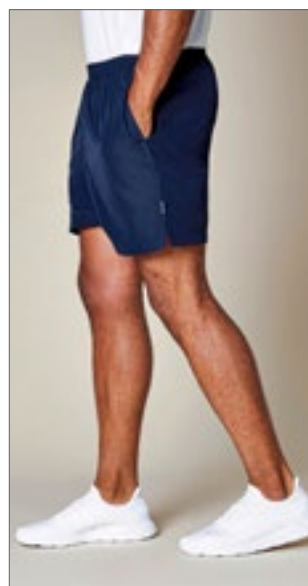

Colour	Sizes	1	from 25	from 250
Coloured	XXS - XL	29,33	27,23	25,87

Colour	Sizes	1	from 25	from 250
Coloured	XXS - XL	31,17	28,92	27,47

GAMEGEAR®

K986 | KK986 **Classic Fit Plain Sports Short**

100% Polyester
XXS, XS, S, M, L, XL, XXL
 80 g/m²