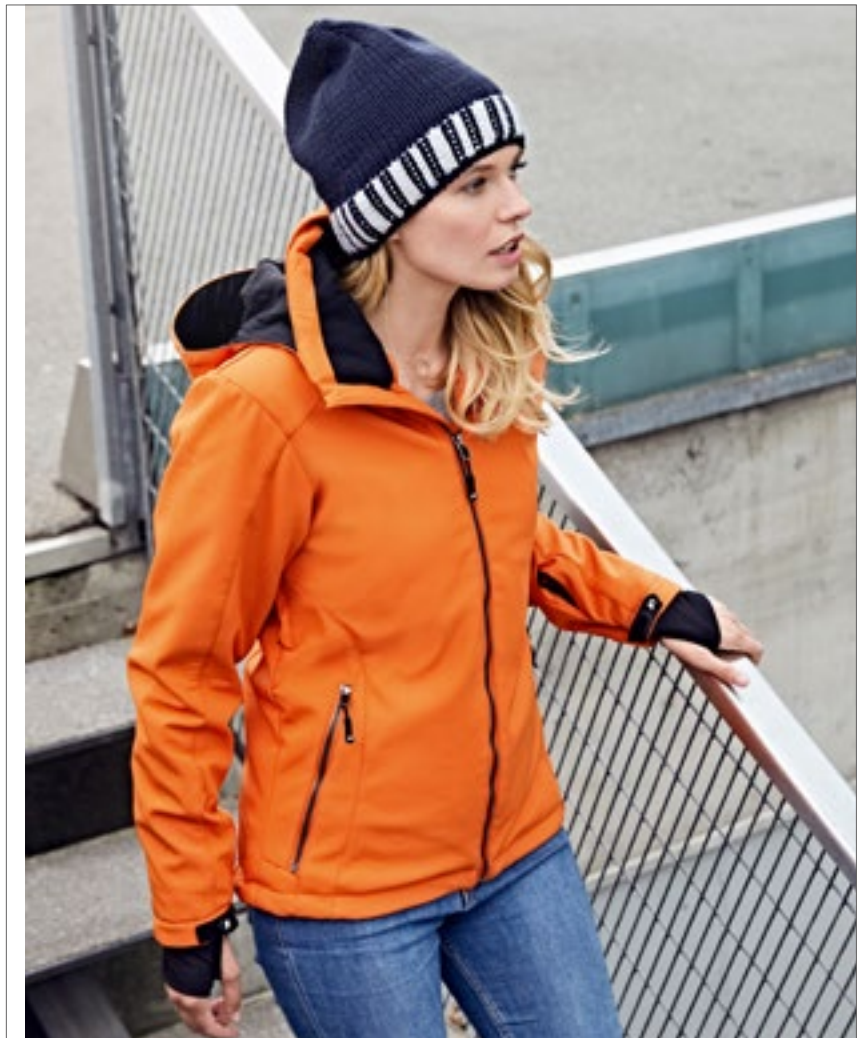

JN1053 | JN1053 **Ladies' Wintersport Jacket**

Buiten: 92% Polyester / 8% Elastaan, Voering en vulling: 100% Polyester
S, M, L, XL, XXL

James+Nicholson

BLACK	DARK ORANGE	GREEN
NAVY	RED	YELLOW

Elastisch, gewatteerde softshell jas | Wind- en waterdicht 3-laags functioneel weefsel met TPU-membraan (5.000 mm waterkolom) | Ademend (2000 gsm / 24 uur) | Afneembare, gewatteerde capuchon met aanpassing van de maat op verschillende punten | Lange, afgedekte ritssluiting met kinbescherming | Rits onder de mouwen voor extra ventilatie | 2 zijzakken met rits, kleine mouwzak met rits | Binnenzak met rits, zak voor mobiele telefoon | Elastisch koord met stopper op zoom en capuchon | Getailleerde vorm | Verstelbare sneeuwbescherming, duimlus | Rits voor decoratie aan de achterkant

Colour	Sizes	1	from 10	from 100
Coloured	S - XXL	118,34	110,47	107,45