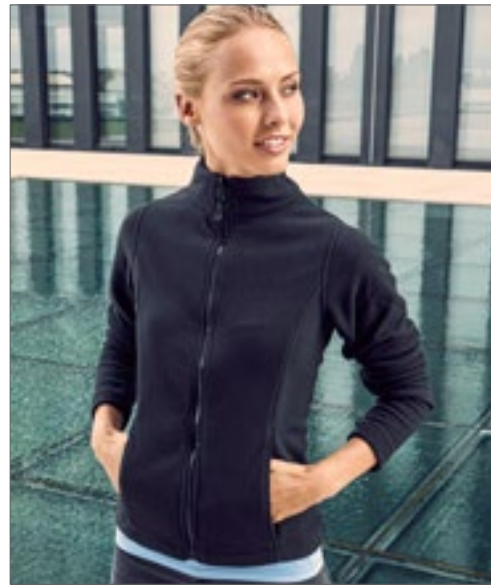

E7910 | 7910 Men's Fleece Jacket C+

100% Polyester
S, M, L, XL, XXL, 3XL, 4XL, 5XL
200 g/m²

Promodoro

Opstaande kraag | Rits over de volledige lengte | Steekzakken | Bevestiging voor buitenmantel | Neutraal maatlabel | Antipilling afwerking | Microfleece | Jasconcept 6 in 1 | Combineerbaar met buitenmantel E7548

Colour	Sizes	1	from 10	from 100
Coloured	S - XXL	29,72	28,85	26,79
Coloured	3XL	34,17	33,18	30,81
Coloured	4XL	39,30	38,14	35,43
Coloured	5XL	47,17	45,79	42,52

E7911 | 7911 Women's Fleece Jacket C+

100% Polyester
S, M, L, XL, XXL, 3XL
200 g/m²

Promodoro

Opstaande kraag | Rits over de volledige lengte | Steekzakken | Bevestiging voor buitenmantel | Neutraal maatlabel | Antipilling afwerking | Vrouwelijke snit | Microfleece | Jasconcept 6 in 1 | Combineerbaar met buitenmantel E7549

Colour	Sizes	1	from 10	from 100
Coloured	S - XXL	29,72	28,85	26,79
Coloured	3XL	34,17	33,18	30,81

RT220X | R220M Fashion Fit Outdoor Fleece

100% Polyester
XS, S, M, L, XL, XXL, 3XL
280 g/m²

Result Core

Zijzak met ritsluiting | Verstelbaar zoomkoord | Luxe zacht aanvoelende stof | Volledige ritsluiting vooraan | Trekkkoordmaat aan zijkant zoom | Details met dubbele steek | Gebonden manchetrand

Colour	Sizes	1	from 20	from 200
Coloured	XS - 3XL	22,75	20,57	19,72

RT220F | R220F Womens Fashion Fit Outdoor Fleece Jacket

100% Polyester
XS (8/34), S (10/36), M (12/38), L (14/40), XL (16/42), XXL (18/44)
280 g/m²

Result Core

Volledige rits aan de voorkant | Twee zakken met rits | Gebonden manchetrand | Opgezette tape kraag naad | Ingezetten mouwen | Dubbel gestikte details | Getailleerd

Colour	Sizes	1	from 20	from 200
Coloured	XS - XXL	22,75	20,57	19,72