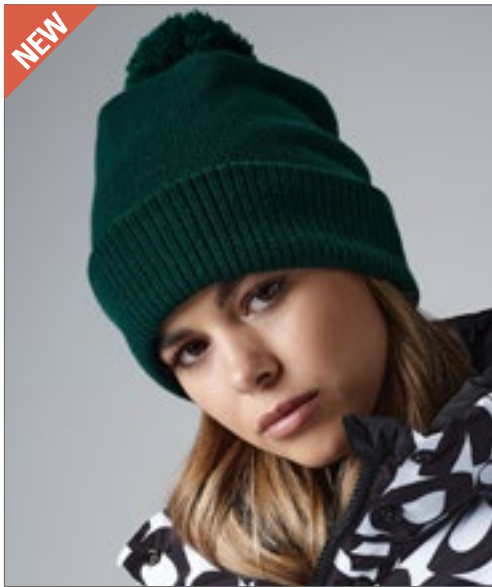

Dubbel gebreide dikte | Uniseks styling | Moderne pasvorm

Colour	Sizes	1	from 150	from 1500
Coloured	One Size	3,27	2,42	2,30

Colour	Sizes	1	from 150	from 1500
Coloured	One Size	7,26	6,05	5,81

Beechfield
ORIGINAL HEADWEAR