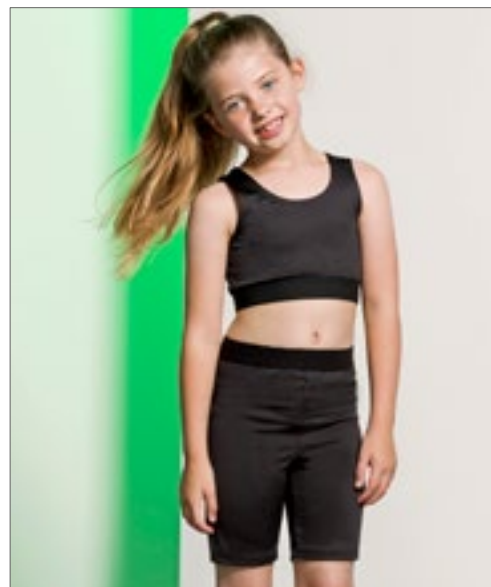

SM427 | SM427

Kids' Fashion Cycling Shorts

88% Polyester / 12% Elastaan
5/6, 7/8, 9/10, 11/12 jaar
280 g/m²

SF Minni

BLACK/BLACK

Single jersey | Zachte elastische jacquardband, geschikt voor sublimatiedruk | Niet-transparante stretch polyester stof | Tear-out label

Colour	Sizes	1	from 72	from 720
Black/Black	XS - XL	17,13	14,08	13,53

Colour	Sizes	1	from 72	from 720
Black/Black	5-6 years - 11-12 years	14,71	12,08	11,62