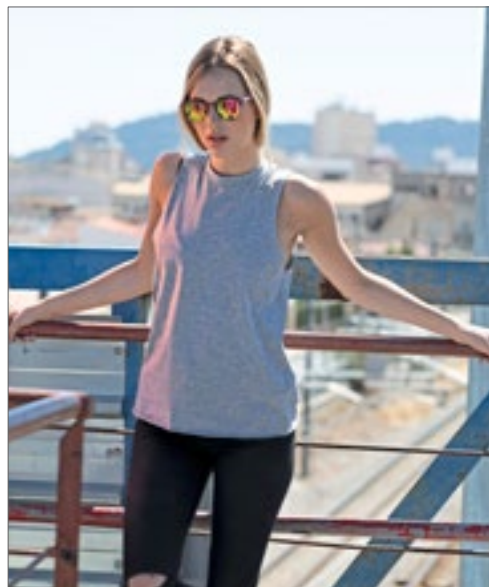

SF232 | SK232 Women's High Neck Slash Armhole Vest

60% Katoen / 40% Polyester (Heather Grey: 85% Katoen / 15% Viscose)
XS, S, M, L, XL, XXL
140 g/m²

SF Women

BLACK HEATHER GREY WHITE

Stretchy ronde hals | Slash armsgaten en zoom met onbewerkte randen | Verwijderbaar SF (Skniffit) label

Colour	Sizes	1	from 36	from 360
Coloured	XS - XXL	12,10	9,95	9,56

Colour	Sizes	1	from 72	from 720
Coloured	XS - XXL	10,33	8,49	8,16