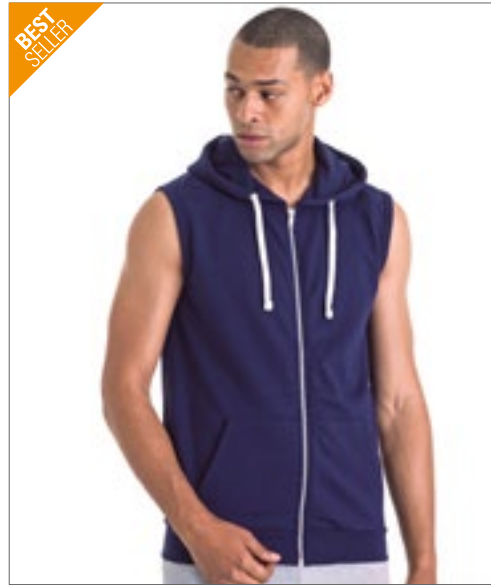

Colour	Sizes	1	from 50	from 500
Coloured	S- XXL	6,73	5,83	5,45

JustHoods
RWDiS

JH057 | JH057 **Sleeveless Zoodie**

80% Katoen / 20% Polyester (Charcoal (Heather): 52% Katoen / 48% Polyester), (Heather Grey: 75% Katoen / 25% Polyester)