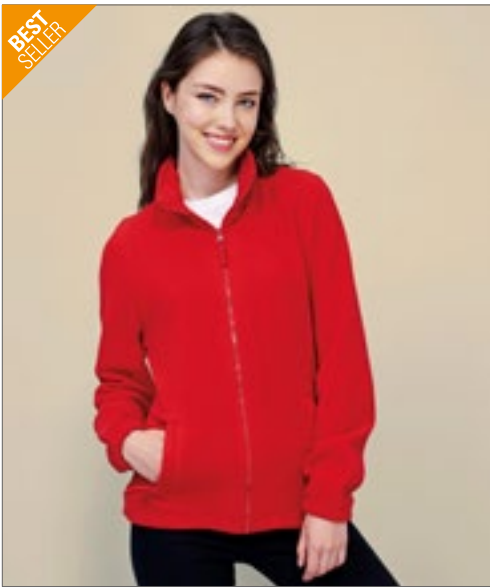

L745 | 54500 **Women's Fleece Jacket North**

100% Polyester
S, M, L, XL, XXL
300 g/m²

SOL'S

AQUA	BLACK	BURGUNDY	CHARCOAL GREY (SOLID)
DARK CHOCOLATE	DARK PURPLE	FIR GREEN	GREY MELANGE
LIME	NAVY	NEON ORANGE	NEON YELLOW
ORANGE	RED	ROPE	ROYAL BLUE
WHITE			

2 zakken met ritssluiting en klep | Anti-pilling | Elastische manchetten | Gelijkgekleurde rits | Kort gesneden | Hoog gevoerde kraag en juk op de rug van een halve maan | Versterkte nekband | Elastisch trekkoord onderaan

Colour	Sizes	1	from 20	from 200
Coloured	S - XXL	27,59	23,38	21,85
Neon Colours	S - XXL	33,57	28,44	26,60