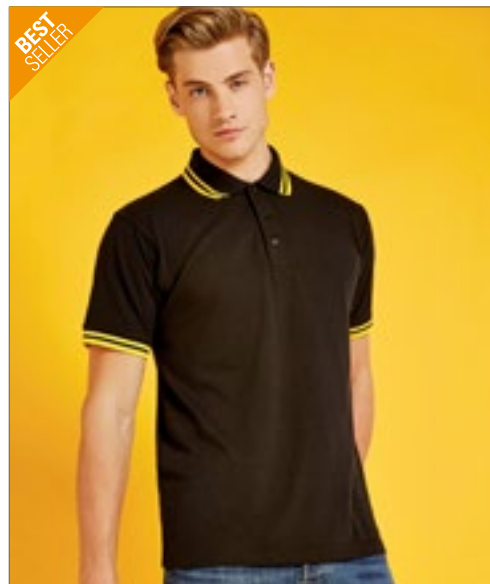

BEST SELLER

KUSTOM KIT.

K409 | KK409 **Classic Fit Tipped Collar Polo**

65% Polyester / 35% Katoen
S, M, L, XL, XXL, 3XL
185 g/m²

Kustom Kit

BLACK/ORANGE	BLACK/RED	BLACK/WHITE
BLACK/YELLOW	GRAPHITE (SOLID)/WHITE	LIGHT BLUE/NAVY
NAVY/LIGHT BLUE	NAVY/WHITE	NAVY/YELLOW
ROYAL/WHITE	WHITE/NAVY	

Piqué | Reserve knoop | Versterkte nekband | Schuine knopenlijst | Mouwen met manchetten | Halve maan juk | Zijsplitten

Colour	Sizes	1	from 40	from 400
Coloured	S - 3XL	20,86	18,76	17,81