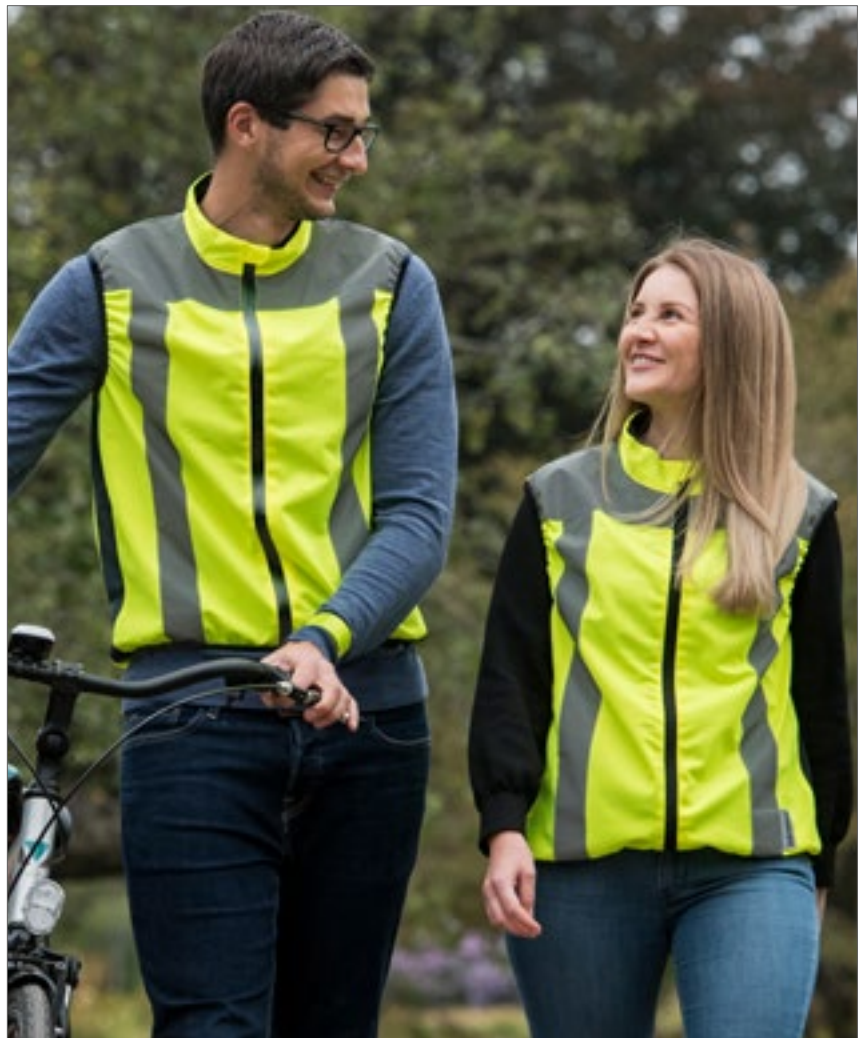

100% Polyester
S, M, L, XL, XXL, 3XL, 4XL, 5XL

Kortex

SIGNAL YELLOW

Kortex®-vest met hoge zichtbaarheid | Voldoet aan EN ISO 20471:2013 en A1:2016 | Twee verticale reflecterende strips van 5 cm breed | Licht reflecterend materiaal op de schouders | Met EAN-streepjescode | Gebruiksaanwijzing beschikbaar in de 24 officiële talen van de EU | Afzonderlijk verpakt in polyethyleenzakken

Colour	Sizes	1	from 100	from 1000
Signal Yellow	S - XXL	18,66	16,48	15,85
Signal Yellow	3XL - 5XL	19,41	17,13	16,48