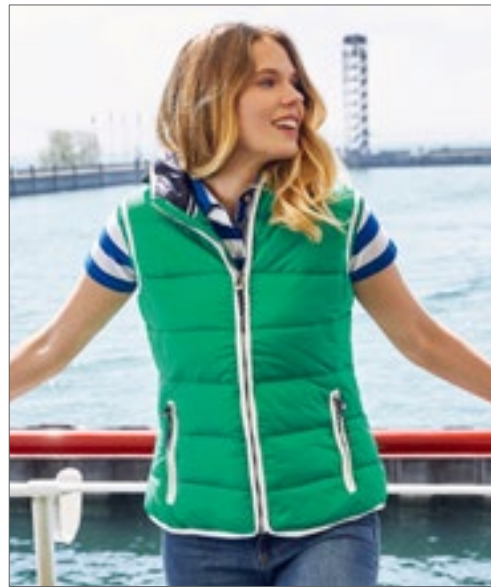

JAMES & NICHOLSON

JN1075 | JN1075 **Ladies' Maritime Vest**

Buitenstof: 100% Polyamide, Voering + Vulling: 100% Polyester
S, M, L, XL, XXL

James+Nicholson

IRISH GREEN/WHITE	NAUTIC BLUE/WHITE	NAVY/WHITE
RED/WHITE	SUN YELLOW/WHITE	WHITE/NAVY

Modieus gewatteerd vest met capuchon | Matoppervlak met lichte TPU-coating | Wind- en waterafstotend (600 mm waterkolom) | 2 voorzakken, 1 binnenzak | Stormflap over de volledige lengte | Contrasterende naden | Elastisch koord met stopper op capuchon | Elastisch armsgat voor een perfecte pasvorm | Rits voor decoratie aan de achterkant | Licht getailleerd

Colour	Sizes	1	from 20	from 200
Coloured	S- 3XL	59,53	55,54	54,09

Colour	Sizes	1	from 20	from 200
Coloured	S- XXL	59,53	55,54	54,09