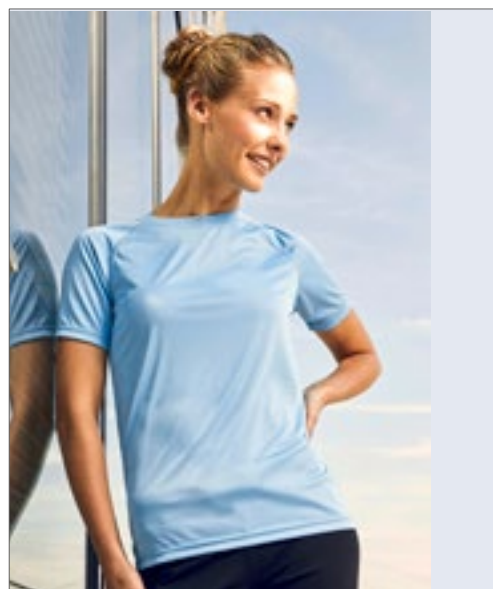

E3561 | 3561 **Women's Sports-T**

100% Polyester
XS, S, M, L, XL, XXL
125 g/m² Promodoro

ALASKAN BLUE	CRUSH ORANGE	FIRE RED	WHITE
WILD LIME			

Raglan functioneel T-shirt | Transpiratie absorberend | CoolDry uitrusting | Kleur Wit geschikt voor sublimatie-afdrucken | Licht taps toelopend | Interlock naden

Colour	Sizes	1	from 100	from 1000
Coloured	S- XXL	12,75	12,37	11,50

Colour	Sizes	1	from 100	from 1000
Coloured	XS- XXL	11,45	11,11	10,33