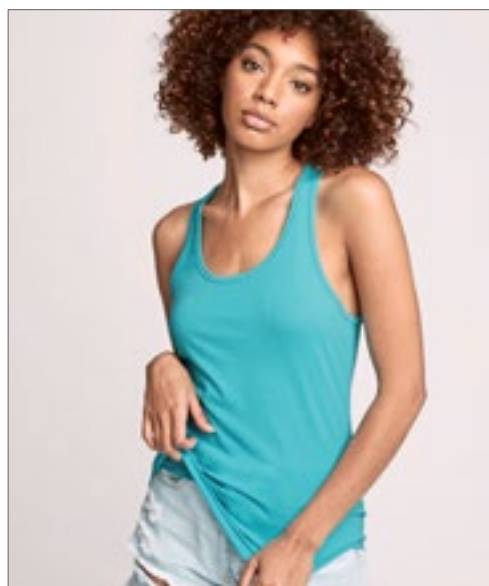

NX1533 | 1533 **Ladies' Ideal Racerback Tank-Top**

60% Katoen / 40% Polyester
XS, S, M, L, XL, XXL
135 g/m²

Next Level Apparel

ANTIQUE GOLD	BLACK	DARK GREY	DESERT PINK
HEATHER GREY	HOT PINK	MIDNIGHT NAVY	MILITARY GREEN
MINT	PURPLE RUSH	RED	ROYAL
TAHITI BLUE	WHITE		

Lichte katoenen polyester jersey | 60% gekamd ringgesponnen katoen / 40% polyester | Binding van dezelfde stof, aan de zijkant genaaide, gebogen zoom | Afscheurbaar label

Colour	Sizes	1	from 72	from 720
Coloured	XS - XL	6,58	6,24	5,71
Coloured	XXL	8,71	8,16	7,55