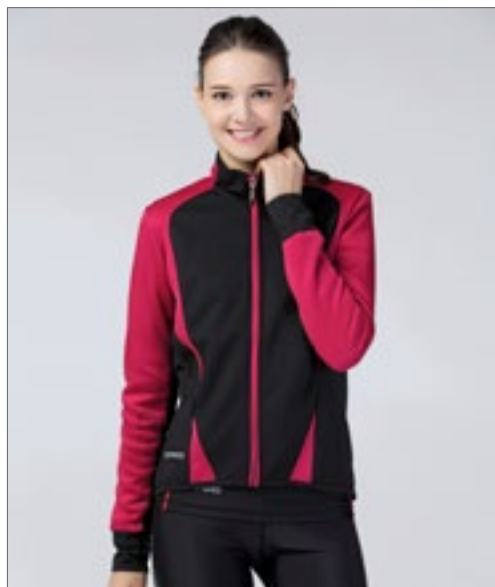

Colour	Sizes	1	from 10	from 100
Coloured	XS- XL	15,71	14,47	13,89

Colour	Sizes	1	from 10	from 100
Coloured	S- XXL	34,12	31,34	30,13

RT256F | S256F **Ladies' Freedom Softshell Jacket**

100% Polyester, Zijpanelen & boord: 92% Polyester / 8% Elastaan