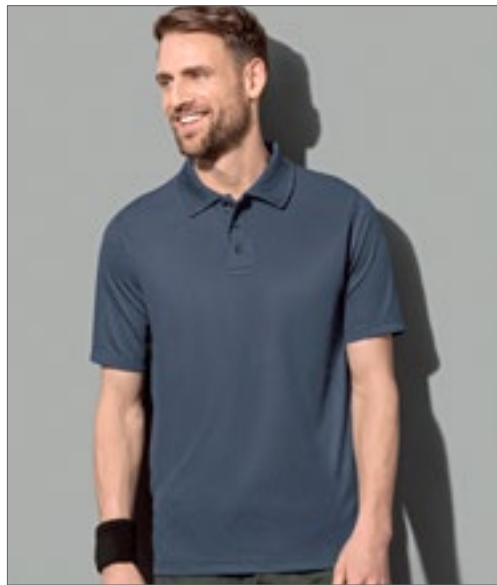

S8450 | ST8450

Active 140 Polo

100% Polyester
S, M, L, XL, XXL
140 g/m²

Stedman®

BLACK OPAL	CRIMSON RED	MARINA BLUE	WHITE

Bird-eyelet mesh | Contrast nekband (cybergeel) | Rekbare stof | Decoratieve flatlock naden | Ribkraag | Geen manchetten op mouwen | Drie toon-op-toon knoppen | Zijnaden | Onderhoudslabel in de zijnaad | Klein label in de kraag | Wasbaar op 40 ° C | Normale pasvorm

Colour	Sizes	1	from 24	from 240
White	S - XXL	14,57	12,73	11,91
Coloured	S - XXL	15,49	13,55	12,66