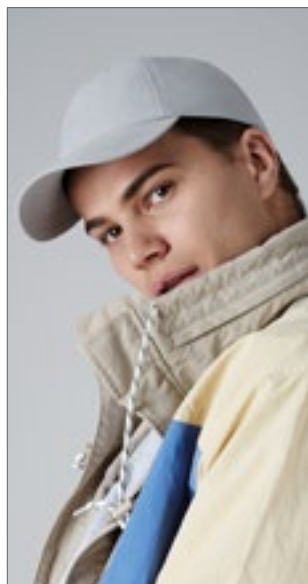

Beechfield
ORIGINAL HEADWEAR

CB187 | B187 Outdoor 6 Panel Cap

100% Nylon

One Size

Beechfield

BLACK LIGHT GREY NAVY
OLIVE GREEN

100% ripstop nylon | TearAway label voor gemak van rebranding | 6-panel design | Voorgebogen klep | Waterdichte en ademende stof | 100% polyester zweetband van Coolmax®-stof | Verstelbare singels en clipsluiting

Colour	Sizes	1	from 144	from 1440
Coloured	One Size	9,37	8,45	7,87