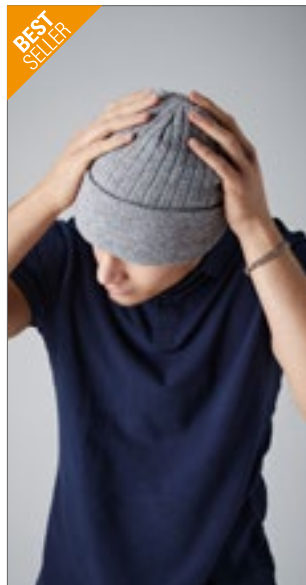

CB447 | B447 **Thinsulate™ Beanie**

100% Acryl (Dark Graphite: 52% Acryl / 48% Polyester)
One Size
Beechfield

BLACK	BOTTLE GREEN	BRIGHT ROYAL
BURGUNDY	CLASSIC RED	DARK GRAPHITE
FRENCH NAVY	HEATHER GREY	

100% zacht aanvoelend acryl | Thinsulate™ voering | Niet geribbelde opkomst voor eenvoudige decoratie | Dubbellaags gebreid

Colour	Sizes	1	from 144	from 1440
Solid Colours	One Size	6,29	5,69	5,30
Heather Grey	One Size	7,21	6,51	6,07