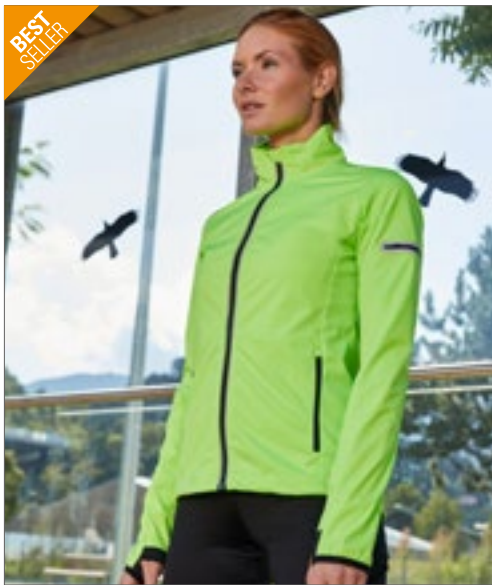

BEST SELLER

JAMES & NICHOLSON

JN1125 | JN1125 **Ladies' Sports Softshell Jacket**

100% Polyester
S, M, L, XL, XXL
180 g/m²

James+Nicholson

BLACK/LIGHT RED	BRIGHT BLUE/BRIGHT YELLOW	BRIGHT GREEN/BLACK
BRIGHT ORANGE/BLACK	BRIGHT YELLOW/BRIGHT BLUE	LIGHT RED/BLACK
NAVY/BRIGHT YELLOW	TITAN/BLACK	WHITE/BRIGHT GREEN

Lichtgewicht, elastisch, 3-laags functioneel materiaal met TPU-membraan | Wind- en waterdicht (5.000mm waterniveau) | Ademend en waterdoorlatend (5.000 g / m² / 24 uur) | Naden niet verzegeld | Reflecterende rits over de hele lengte bedekt met kinbescherming | 2 zijzakken met rits, 2 binnenzakken | Opstaande kraag | Zak op de mouw en achterkant met reflecterende print | Elastische mouwbanden met duimgaten | Verlengde rug | Ingenomen in de taille

Colour	Sizes	1	from 25	from 250
Coloured	S - XXL	65,22	60,86	59,17