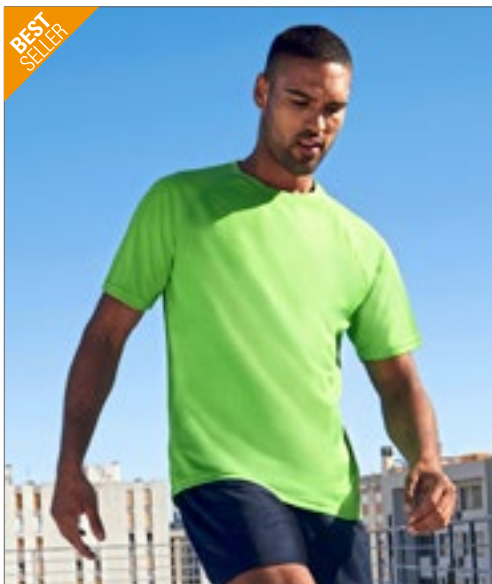

TEAMSPORT & TRAINING (T-SHIRTS)

BEST SELLER

F350 | 61-390-0

Performance T

100% Polyester
S, M, L, XL, XXL
140 g/m²

Fruit of the Loom

AZURE BLUE	BLACK	BRIGHT YELLOW	DEEP NAVY
FUCHSIA	LIME	RED	ROYAL BLUE
WHITE			

100% getextureerd polyester voor uitstekende vochtafvoer en snelle droging van het materiaal | Sportieve raglanmouwen met sierstiksel op de naden | Gedrukt neklabel voor comfort | Nekband in dezelfde stof

Colour	Sizes	1	from 72	from 720
Coloured	S - XXL	10,62	9,41	8,66
Bright Yellow, Fuchsia	S - XXL	12,66	11,20	10,31