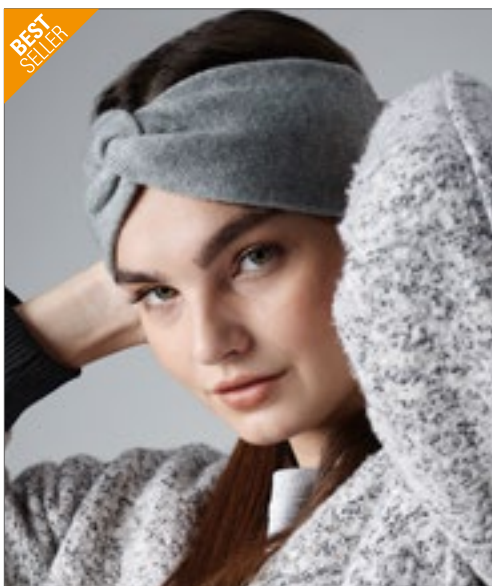

Beechfield
ORIGINAL HEADWEAR

CB432 | B432 **Twist Knit Headband**

54% Viscose / 28% Polyester / 18% Nylon (Grey Marl: 50% Viscose / 31% Polyester / 19% Nylon)

One Size

Beechfield

Dubbellaags gebreid | Luxe Soft-Touch garen | Eén maat past op de meeste

Colour	Sizes	1	from 144	from 1440
Coloured	One Size	5,61	5,06	4,72