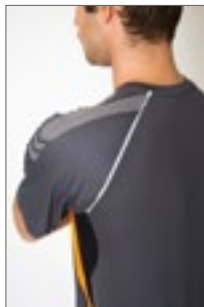

100% Polyester
XS, S, M, L, XL, XXL
150 g/m²

Nath

DARK GREY/BLACK/ORANGE FLUOR	WHITE/YELLOW FLUOR/ROYAL FLUOR

Sneldrogend | Ventilatiezones van gaas | Trendy schouder- en zijpanelen in contrasterende kleuren | Zij stiksel