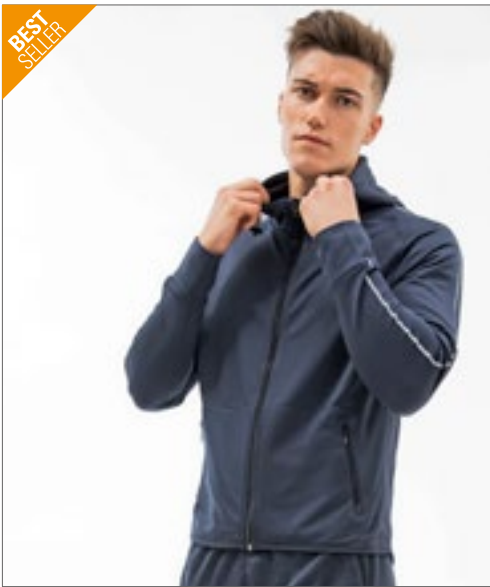

TL550 | TL550 **Men's Hoodie with Reflective Tape**

BEST SELLER