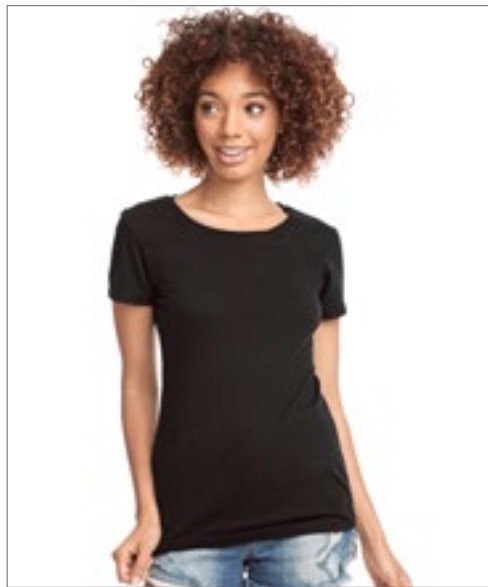

NL | **NEXT LEVEL**
APPAREL