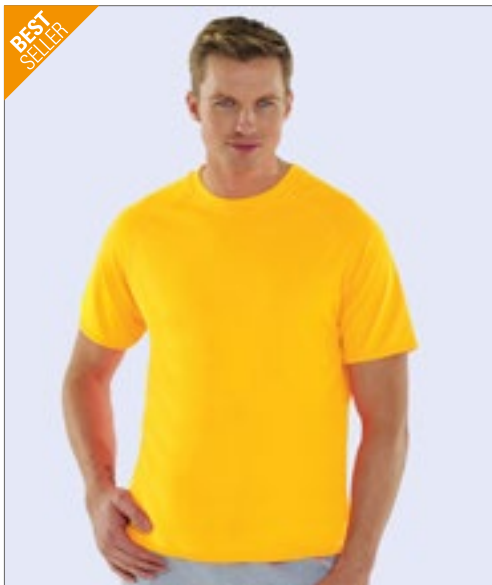

SW300 | SW300 **Sport T-Shirt**

100% Polyester

XS, S, M, L, XL, XXL

145 g/m²

Starworld

ANTHRACITE	ATOLL	BLACK	DEEP ROYAL
FLUORESCENT GREEN	FLUORESCENT ORANGE	FLUORESCENT PINK	FLUORESCENT PURPLE
FLUORESCENT YELLOW	GOLD	KHAKI	NAVY BLUE
PURPLE	RED	SKY	SPORTS GREY (MELANGE)
WHITE			

Micro Polyester mesh | Ademend met snelle wicking actie | Zijnaden | Raglan-mouwen met platte naden | Gebogen achterzoom | Binding van dezelfde stof op manchetten en zoom | Geschikt voor 40°C wassen | SEDEX gecontroleerd

Colour	Sizes	1	from 100	from 1000
Coloured	XS - XXL	5,23	4,55	4,31