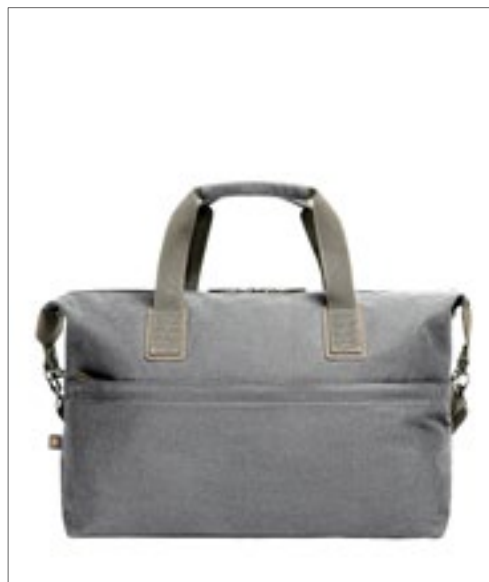

HALFAR
Starke Taschen.

30L

SERIAL

HF16073 | 1816073 **Sport/Travel Bag Country**

Katoen
50 x 31 x 20 cm

Halfar

ANTHRACITE KHAKI NAVY

Katoen 16 OZ | Ruim hoofdvak met ritssluiting en gewatteerde basis | Groot voorvak met rits | Afneembare, verstelbare schouderriem | Handgrepen met mouwen | Levering zonder decoratie/content

Colour	Sizes	1	from 25	from 250
Coloured	50 x 31 x 20 cm	35,96	27,85	27,59