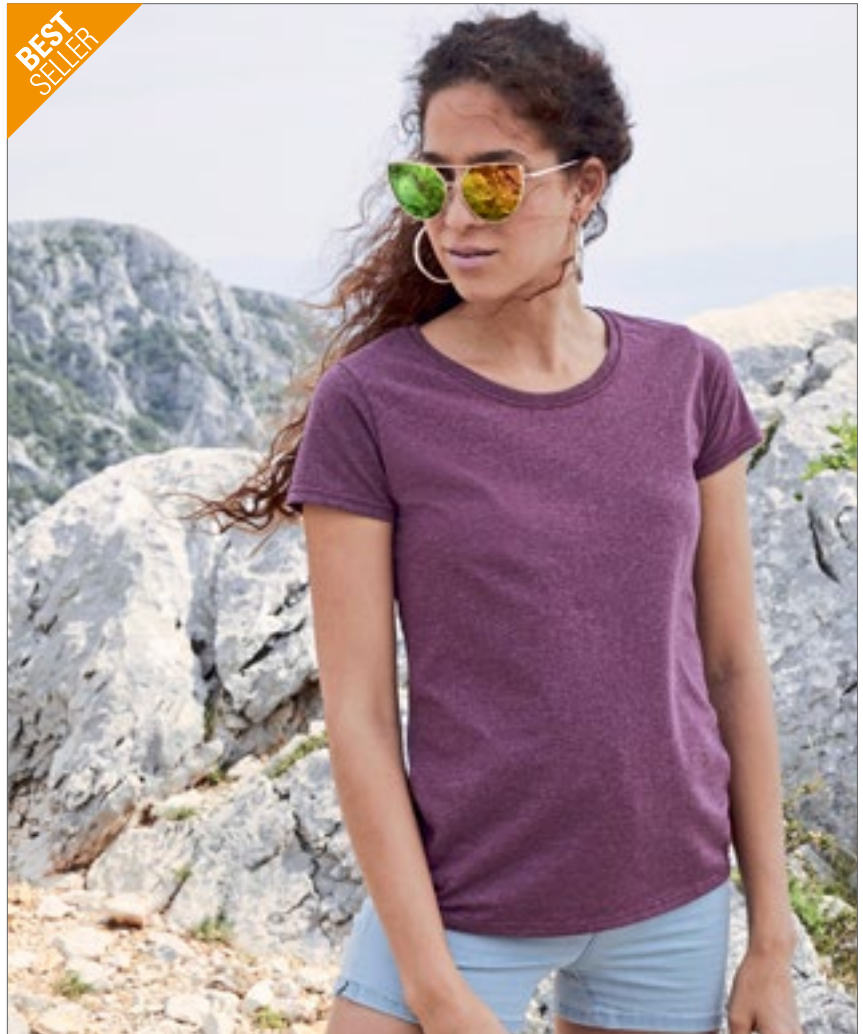

Ladies Valuweight T

100% Katoen (Heather Grey: 97% Katoen / 3% Polyester), (Vintage Heather Navy, Retro Heather Royal, Retro Heather Green, Vintage Heather Red, Dark Heather Grey: 50% Katoen / 50% Polyester)

XS, S, M, L, XL, XXL

165 g/m² (White: 160 g/m²)

Fruit of the Loom

AZURE BLUE	BLACK	BOTTLE GREEN
BURGUNDY	DARK GREY HEATHER	DEEP NAVY
FUCHSIA	HEATHER BURGUNDY	HEATHER GREY
HEATHER PURPLE	KELLY GREEN	LIGHT GRAPHITE (SOLID)
LIGHT PINK	LIME	NAVY
ORANGE	PURPLE	RED
RETRO HEATHER GREEN	RETRO HEATHER ROYAL	ROYAL BLUE
SKY BLUE	SUNFLOWER	VINTAGE HEATHER NAVY
VINTAGE HEATHER RED	WHITE	YELLOW

Ronde hals met katoen/Lycra® rib | Nekband in dezelfde stof | Gevormde zijnaden voor een vrouwelijke pasvorm | Fijn breiwerk voor verhoogde printbaarheid | ValuweightTs

Colour	Sizes	1	from 72	from 720
White	XS - XXL	4,69	4,16	3,82
Coloured	XS - XXL	5,47	4,84	4,45