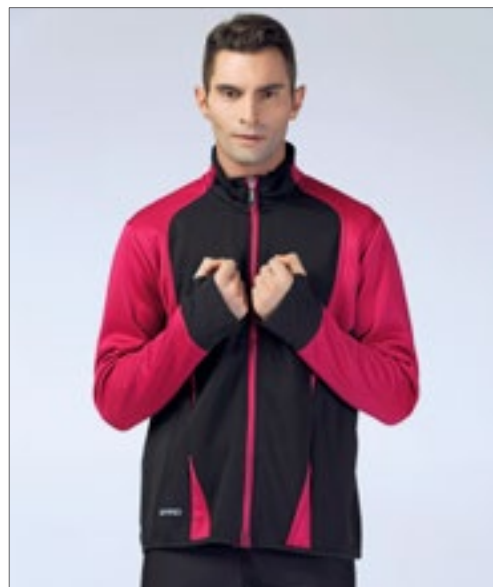

RT256M | S256M **Men's Freedom Softshell Jacket**

100% Polyester, Zijpanelen & boord: 92% Polyester / 8% Elastaan

S, M, L, XL, XXL, 3XL

310 g/m²

SPIRO

AQUA/BLACK | LIME/BLACK | MAGENTA/BLACK

2-laags Softshell jas | Buitenlaag: 100% polyester met sneldrogende eigenschappen | Binnenlaag: 100% fleecce 310 g / m² | Zijpanelen en manchetten: 92% polyester / 8% elastaan | Ademende contour fit panelen | Volledige ritssluiting vooraan met binnenste stormflap | Opstaande kraag | Duim manchet | Achterzak met zelfsluitende waterdichte ritssluiting en reflecterende print detail | Langere achterwand | Comfortabele zittende stijl | Mediaspeler maas in de media | Zacht atletisch stretchmateriaal | Ademend en winddicht | Coördineert met Sportswear-assortiment | Douchebestendig | Reflecterend, opgedrukt SPIRO-logo rechtsonder

Colour	Sizes	1	from 10	from 100
Coloured	XS- XL	23,72	21,73	20,88

Colour	Sizes	1	from 10	from 100
Coloured	S- 3XL	24,88	22,94	22,02