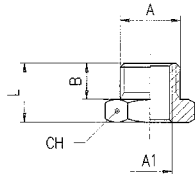

iQ parts
IQ-PARTS-SHOP.COM

**SPECS &
INFORMATION**

Nickel Plated Brass Adaptors

Reducing Bush

Code	A	A1	B	L	CH
RK05/10	1/8"	M5	6	10.6	14
RK10/13	1/4"	1/8"	8	13	17
RK10/17	3/8"	1/8"	9	14	19
RK10/21	1/2"	1/8"	10	15.5	24
RK13/17	3/8"	1/4"	9	14	19
RK13/21	1/2"	1/4"	10	15.5	24
RK13/26	3/4"	1/4"	12	17.5	30
RK17/21	1/2"	3/8"	10	15.5	24
RK17/26	3/4"	3/8"	12	17.5	30
RK17/33	1"	3/8"	13	19	36
RK21/26	3/4"	1/2"	12	17.5	30
RK21/33	1"	1/2"	12.5	20	33
RK26/33	1"	3/4"	13	19	36
RK33/42	1.1/4"	1"	22	29.5	49
RK42/50	1.1/2"	1.1/4"	25	33.5	55
RK42/55	2"	1.1/4"	24	34.5	65
RK50/55	2"	1.1/2"	24	36	65

Code	A	A1	B	L	CH
RK10/13K	1/4"	1/8"	11	16	14
RK10/17K	3/8"	1/8"	11.5	16.5	17
RK10/21K	1/2"	1/8"	14	19.5	22
RK13/17K	3/8"	1/4"	11.5	16.5	17
RK13/21K	1/2"	1/4"	14	19.5	22
RK13/26K	3/4"	1/4"	16.5	23.5	27
RK17/21K	1/2"	3/8"	14	19.5	22
RK17/26K	3/4"	3/8"	16.5	23.5	27
RK17/33K	1"	3/8"	17	25	34
RK21/26K	3/4"	1/2"	16.5	23.5	27
RK21/33K	1"	1/2"	19	27.5	34
RK21/42K	1.1/4"	1/2"	22	31	45
RK26/33K	1"	3/4"	19	27.5	34
RK33/42K	1.1/4"	1"	22	31	45
RK33/50K	1.1/2"	1"	22	32	50
RK42/55K	2"	1.1/4"	25.5	35	66
RK50/55K	2"	1.1/2"	26	35	65