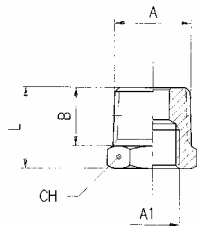

iQ parts
IQ-PARTS-SHOP.COM

**SPECS &
INFORMATION**

Nickel Plated Brass Adaptors

Reducing Bush

Code	A	A1	B	L	CH
RK05/10	1/8"	M5	6	10.6	14
RK10/13	1/4"	1/8"	8	13	17
RK10/17	3/8"	1/8"	9	14	19
RK10/21	1/2"	1/8"	10	15.5	24
RK13/17	3/8"	1/4"	9	14	19
RK13/21	1/2"	1/4"	10	15.5	24
RK13/26	3/4"	1/4"	12	17.5	30
RK17/21	1/2"	3/8"	10	15.5	24
RK17/26	3/4"	3/8"	12	17.5	30
RK17/33	1"	3/8"	13	19	36
RK21/26	3/4"	1/2"	12	17.5	30
RK21/33	1"	1/2"	12.5	20	33
RK26/33	1"	3/4"	13	19	36
RK33/42	1.1/4"	1"	22	29.5	49
RK42/50	1.1/2"	1.1/4"	25	33.5	55
RK42/55	2"	1.1/4"	24	34.5	65
RK50/55	2"	1.1/2"	24	36	65

Code	A	A1	B	L	CH
RK10/13K	1/4"	1/8"	11	16	14
RK10/17K	3/8"	1/8"	11.5	16.5	17
RK10/21K	1/2"	1/8"	14	19.5	22
RK13/17K	3/8"	1/4"	11.5	16.5	17
RK13/21K	1/2"	1/4"	14	19.5	22
RK13/26K	3/4"	1/4"	16.5	23.5	27
RK17/21K	1/2"	3/8"	14	19.5	22
RK17/26K	3/4"	3/8"	16.5	23.5	27
RK17/33K	1"	3/8"	17	25	34
RK21/26K	3/4"	1/2"	16.5	23.5	27
RK21/33K	1"	1/2"	19	27.5	34
RK21/42K	1.1/4"	1/2"	22	31	45
RK26/33K	1"	3/4"	19	27.5	34
RK33/42K	1.1/4"	1"	22	31	45
RK33/50K	1.1/2"	1"	22	32	50
RK42/55K	2"	1.1/4"	25.5	35	66
RK50/55K	2"	1.1/2"	26	35	65