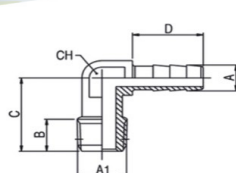

## Bulkhead Connector

Code	A	B	C MAX	D	E	CH1	CH2
3060-M5	M5	M10 x 1	7	10.5	3.5	14	14
3060-1/8	1/8"	M16 x 1.5	10	14	4	22	19
3060-1/4	1/4"	M20 x 1.5	16	21	4	27	24
3060-3/8	3/8"	M26 x 1.5	15	21	5	32	30
3060-1/2	1/2"	M28 x 1.5	21	27	6	36	32

## Lock Nut

Code	A	L	CH
KM10WN	1/8"	4.5	14
KM13WN	1/4"	5	17
KM17WN	3/8"	6	20
KM21WN	1/2"	6	24

## Female Hose Tail Fixed

Code	A	A1	B	C	L	CH
FHT7/10	7	1/8"	19.5	8.5	30	14
FHT7/13	7	1/4"	19.5	11	32.5	17
FHT8/13	8	1/4"	19.5	11	32.5	17
FHT9/13	9	1/4"	19.5	11	32.5	17
FHT9/17	9	3/8"	19.5	11.5	33.5	20
FHT10/17	10	3/8"	19.5	11.5	33.5	20
FHT12/17	12	3/8"	19.5	11.5	33.5	20
FHT12/21	12	1/2"	19.5	14.5	37.5	24

## Brass Elbows, Male Thread BSPT x Hose Tail

Code	A	A1	B	C	D	CH
3055-6-1/8	6	1/8"	7.5mm	17mm	14mm	11mm
3055-6-1/4	6	1/4"	11mm	22mm	14mm	11mm
3055-9-1/4	9	1/4"	11mm	22mm	14mm	11mm

info@iq-parts.nl  
Harsweg 34A  
2431 EZ Ter Aar  
T +31 252 624 126  
The Netherlands