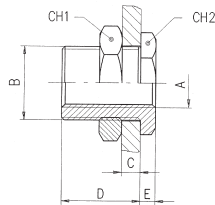

## Bulkhead Connector

Code	A	B	C MAX	D	E	CH1	CH2
3060-M5	M5	M10 x 1	7	10.5	3.5	14	14
3060-1/8	1/8"	M16 x 1.5	10	14	4	22	19
3060-1/4	1/4"	M20 x 1.5	16	21	4	27	24
3060-3/8	3/8"	M26 x 1.5	15	21	5	32	30
3060-1/2	1/2"	M28 x 1.5	21	27	6	36	32

## Lock Nut

Code	A	L	CH
KM10WN	1/8"	4.5	14
KM13WN	1/4"	5	17
KM17WN	3/8"	6	20
KM21WN	1/2"	6	24

## Female Hose Tail Fixed

Code	A	A1	B	C	L	CH
FHT7/10	7	1/8"	19.5	8.5	30	14
FHT7/13	7	1/4"	19.5	11	32.5	17
FHT8/13	8	1/4"	19.5	11	32.5	17
FHT9/13	9	1/4"	19.5	11	32.5	17
FHT9/17	9	3/8"	19.5	11.5	33.5	20
FHT10/17	10	3/8"	19.5	11.5	33.5	20
FHT12/17	12	3/8"	19.5	11.5	33.5	20
FHT12/21	12	1/2"	19.5	14.5	37.5	24

## Brass Elbows, Male Thread BSPT x Hose Tail

Code	A	A1	B	C	D	CH
3055-6-1/8	6	1/8"	7.5mm	17mm	14mm	11mm
3055-6-1/4	6	1/4"	11mm	22mm	14mm	11mm
3055-9-1/4	9	1/4"	11mm	22mm	14mm	11mm

info@iq-parts.nl  
Harsweg 34A  
2431 EZ Ter Aar  
T +31 252 624 126  
The Netherlands