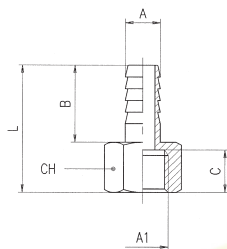

## Bulkhead Connector

Code	A	B	C MAX	D	E	CH1	CH2
3060-M5	M5	M10 x 1	7	10.5	3.5	14	14
3060-1/8	1/8"	M16 x 1.5	10	14	4	22	19
3060-1/4	1/4"	M20 x 1.5	16	21	4	27	24
3060-3/8	3/8"	M26 x 1.5	15	21	5	32	30
3060-1/2	1/2"	M28 x 1.5	21	27	6	36	32

## Lock Nut

Code	A	L	CH
KM10WN	1/8"	4.5	14
KM13WN	1/4"	5	17
KM17WN	3/8"	6	20
KM21WN	1/2"	6	24

## Female Hose Tail Fixed

Code	A	A1	B	C	L	CH
FHT7/10	7	1/8"	19.5	8.5	30	14
FHT7/13	7	1/4"	19.5	11	32.5	17
FHT8/13	8	1/4"	19.5	11	32.5	17
FHT9/13	9	1/4"	19.5	11	32.5	17
FHT9/17	9	3/8"	19.5	11.5	33.5	20
FHT10/17	10	3/8"	19.5	11.5	33.5	20
FHT12/17	12	3/8"	19.5	11.5	33.5	20
FHT12/21	12	1/2"	19.5	14.5	37.5	24

## Brass Elbows, Male Thread BSPT x Hose Tail

Code	A	A1	B	C	D	CH
3055-6-1/8	6	1/8"	7.5mm	17mm	14mm	11mm
3055-6-1/4	6	1/4"	11mm	22mm	14mm	11mm
3055-9-1/4	9	1/4"	11mm	22mm	14mm	11mm

info@iq-parts.nl  
Harsweg 34A  
2431 EZ Ter Aar  
T +31 252 624 126  
The Netherlands