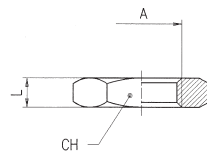

## Bulkhead Connector

Code	A	B	C MAX	D	E	CH1	CH2
3060-M5	M5	M10 x 1	7	10.5	3.5	14	14
3060-1/8	1/8"	M16 x 1.5	10	14	4	22	19
3060-1/4	1/4"	M20 x 1.5	16	21	4	27	24
3060-3/8	3/8"	M26 x 1.5	15	21	5	32	30
3060-1/2	1/2"	M28 x 1.5	21	27	6	36	32

## Lock Nut

Code	A	L	CH
KM10WN	1/8"	4.5	14
KM13WN	1/4"	5	17
KM17WN	3/8"	6	20
KM21WN	1/2"	6	24

## Brass Elbows, Male Thread BSPT x Hose Tail

Code	A	A1	B	C	D	CH
3055-6-1/8	6	1/8"	7.5mm	17mm	14mm	11mm
3055-6-1/4	6	1/4"	11mm	22mm	14mm	11mm
3055-9-1/4	9	1/4"	11mm	22mm	14mm	11mm

info@iq-parts.nl  
Harsweg 34A  
2431 EZ Ter Aar  
T +31 252 624 126  
The Netherlands