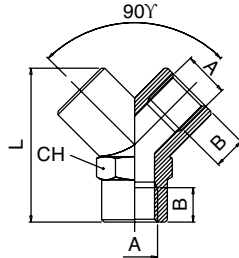

iQ parts
IQ-PARTS-SHOP.COM

**SPECS &
INFORMATION**

Nickel Plated Brass Adaptors

Y Connector

Code	A	B	L	CH
ZO-10	1/8"	8.5	33	14
ZO-13	1/4"	11	37	17
ZO-17	3/8"	11.5	46	22
ZO-21	1/2"	14	58	26

Y Connector - Male Inlet

Code	A	B	B1	L	CH
XO-10	1/8"	8.5	9	33	14
XO-13	1/4"	11	11	37	17
XO-17	3/8"	11.5	12.5	46	22
XO-21	1/2"	14	16.5	58	26

info@iq-parts.nl
Harsweg 34A
2431 EZ Ter Aar
T +31 252 624 126
The Netherlands