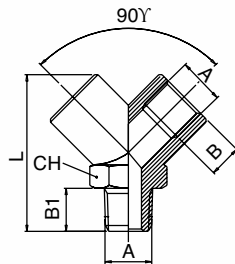

iQ parts
IQ-PARTS-SHOP.COM

**SPECS &
INFORMATION**

Nickel Plated Brass Adaptors

Y Connector

Code	A	B	L	CH
ZO-10	1/8"	8.5	33	14
ZO-13	1/4"	11	37	17
ZO-17	3/8"	11.5	46	22
ZO-21	1/2"	14	58	26

Y Connector - Male Inlet

Code	A	B	B1	L	CH
XO-10	1/8"	8.5	9	33	14
XO-13	1/4"	11	11	37	17
XO-17	3/8"	11.5	12.5	46	22
XO-21	1/2"	14	16.5	58	26

info@iq-parts.nl
Harsweg 34A
2431 EZ Ter Aar
T +31 252 624 126
The Netherlands