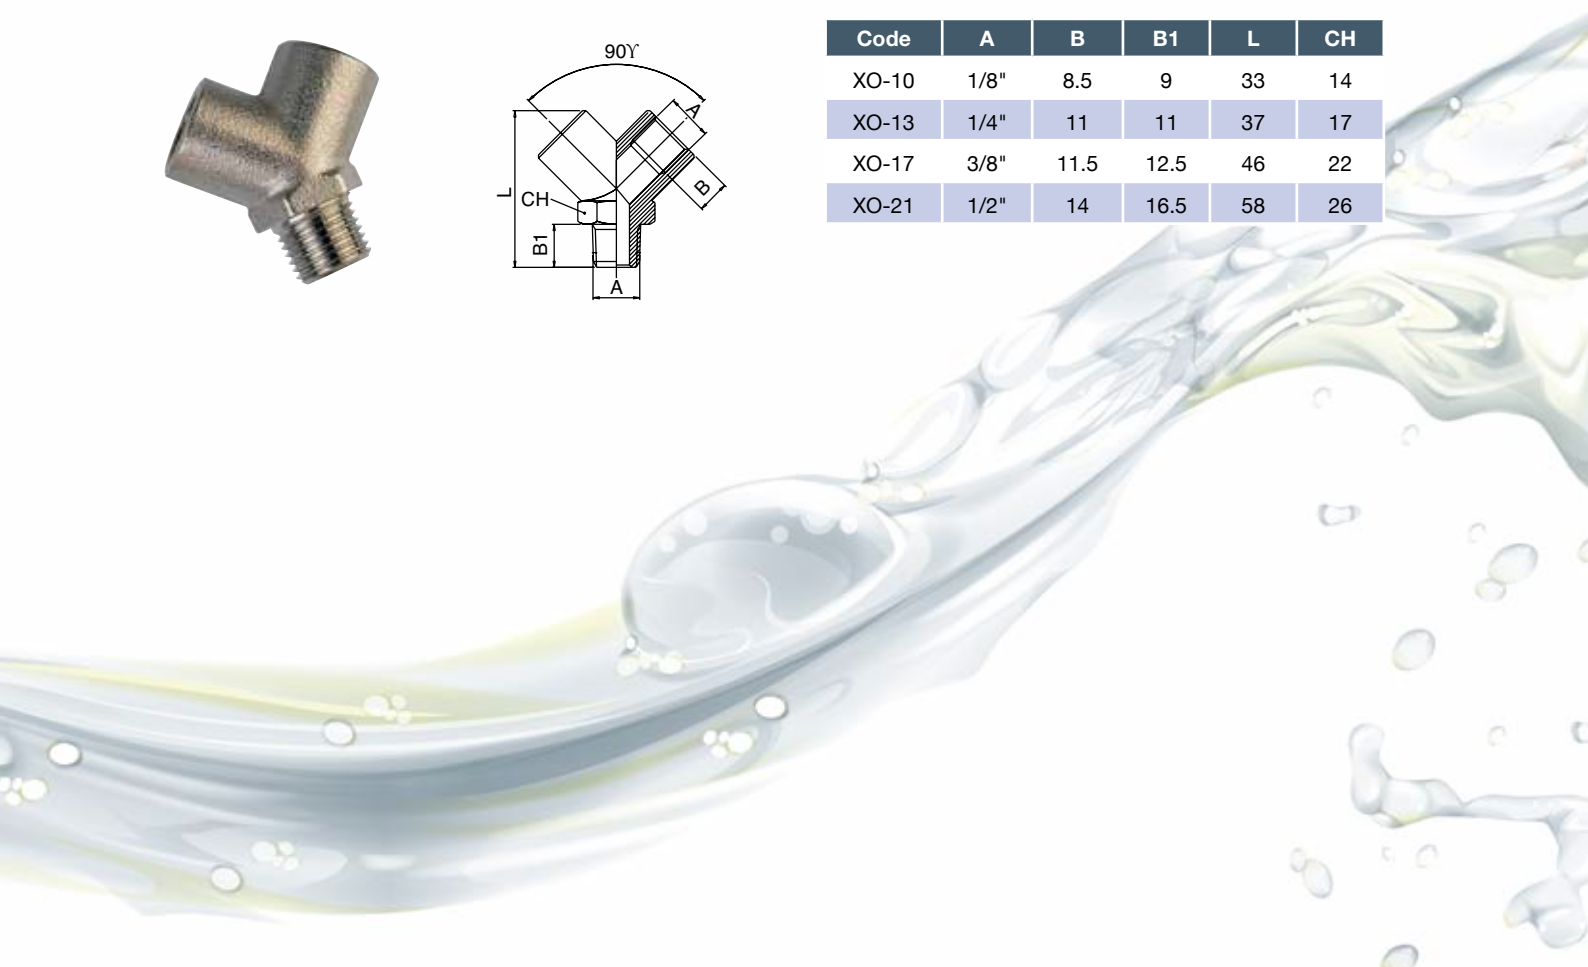

iQ parts
IQ-PARTS-SHOP.COM

**SPECS &
INFORMATION**

Nickel Plated Brass Adaptors

Y Connector

Code	A	B	L	CH
ZO-10	1/8"	8.5	33	14
ZO-13	1/4"	11	37	17
ZO-17	3/8"	11.5	46	22
ZO-21	1/2"	14	58	26

Y Connector - Male Inlet

Code	A	B	B1	L	CH
XO-10	1/8"	8.5	9	33	14
XO-13	1/4"	11	11	37	17
XO-17	3/8"	11.5	12.5	46	22
XO-21	1/2"	14	16.5	58	26

info@iq-parts.nl
Harsweg 34A
2431 EZ Ter Aar
T +31 252 624 126
The Netherlands