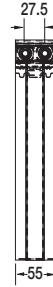

iQ parts
IQ-PARTS-SHOP.COM

**SPECS &
INFORMATION**

55 Wide DPF Coupler

Large Diameter Diesel Particulate Filter (DPF) clamp creates a reliable joint seal between separate sections of DPF.

For Butt Style Joint Connections | Tall Hardware for Socket Clearance | Low Profile for Tight Packaging Space | Diameter Ranges 10 9/16" – 13 9/16"

55 WIDE DPF COUPLER

409 and 441 Stainless Steel

10mm Max Gap Allows 22.5-27.5mm Insertions

Gasket Available for Lowest Leak Rate

Units: mm

| 55 WIDE DPF COUPLER | | Material | Gasket | Nominal Joint Diameter (Pipe O.D.) | |
|---------------------|---------------|----------|--------|------------------------------------|--------|
| Brand PN | Global PN | | | inches | mm |
| 96-0239 | 0367 0000 269 | 409 SS | Yes | 10 9/16 | 267.6 |
| – | 0367 0000 301 | 441 SS | No | 11 13/16 | 300.75 |
| 96-0261 | 0367 0000 345 | 441 SS | No | 13 9/16 | 345.2 |