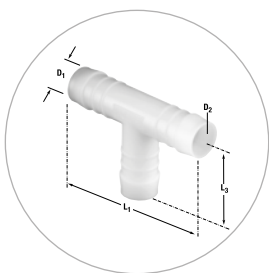

TS – Equal T push-on connectors

Nominal size ID hose (in mm)	Designation	D₁	D₂	L₁~	L₂~	Material POM Product No.
3	TS 3	3	2.5	25	12.5	0760 8900 003
4	TS 4	4	2.7	35	19.5	0760 8900 004
5	TS 5	5	3	42	22	0760 8900 005
6	TS 6	6	4	50	26	0760 8900 006
7	TS 7	7	5	50	26	0760 8900 007
8	TS 8	8	5.6	58	30	0760 8900 008
10	TS 10	10	7	62.5	33.5	0760 8900 010
12	TS 12	12	8.6	69	36	0760 8900 012
13	TS 13	13	8.6	68	36	0760 8900 013
14	TS 14	14	10	77.5	41.5	0760 8900 014
15	TS 15	15	11	79.5	43.5	0760 8900 015
16	TS 16	16	12	81	45	0760 8900 016
19	TS 19	19	15	85	45	0760 8900 019
25	TS 25	25	21	105	52.5	0760 8900 025

Additional materials available on request

Refer to pages 192 and 193.