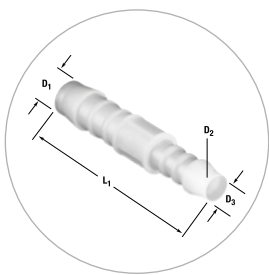

iQ parts
IQ-PARTS-SHOP.COM

**SPECS &
INFORMATION**

GS – Straight push-on connectors

| Nominal size ID hose (in mm) | Designation | D ₁ | D ₂ | L ₁ ~ | Material POM Product No. |
|------------------------------|-------------|----------------|----------------|------------------|--------------------------|
| 3 | GS 3 | 3 | 2.5 | 25 | 0750 8900 003 |
| 4 | GS 4 | 4 | 2.7 | 35 | 0750 8900 004 |
| 5 | GS 5 | 5 | 3 | 45 | 0750 8900 005 |
| 6 | GS 6 | 6 | 4 | 49 | 0750 8900 006 |
| 8 | GS 8 | 8 | 5.6 | 56 | 0750 8900 008 |
| 10 | GS 10 | 10 | 7 | 63 | 0750 8900 010 |
| 12 | GS 12 | 12 | 8.6 | 66.5 | 0750 8900 012 |
| 13 | GS 13 | 13 | 8.6 | 73 | 0750 8900 013 |
| 14 | GS 14 | 14 | 10 | 79 | 0750 8900 014 |
| 16 | GS 16 | 16 | 12 | 75 | 0750 8900 016 |
| 19 | GS 19 | 19 | 15 | 76 | 0750 8900 019 |
| 25 | GS 25 | 25 | 21 | 95 | 0750 8900 025 |

Additional materials available on request

Refer to pages 192 and 193.

GRS – Reducing straight push-on connectors

| Nominal size ID hose (in mm) | Designation | D ₁ | D ₂ | D ₃ | L ₁ ~ | Material POM Product No. |
|------------------------------|-------------|----------------|----------------|----------------|------------------|--------------------------|
| 4 - 3 | GRS 4 - 3 | 4 | 2.5 | 3 | 30 | 0751 8904 003 |
| 5 - 4 | GRS 5 - 4 | 5 | 2.7 | 3 | 41 | 0751 8905 004 |
| 6 - 4 | GRS 6 - 4 | 6 | 2.7 | 4 | 42.5 | 0751 8906 004 |
| 8 - 4 | GRS 8 - 4 | 8 | 2.7 | 4 | 48 | 0751 8908 004 |
| 8 - 6 | GRS 8 - 6 | 8 | 4 | 6 | 54 | 0751 8908 006 |
| 10 - 6 | GRS 10 - 6 | 10 | 4 | 6 | 58 | 0751 8910 006 |
| 10 - 8 | GRS 10 - 8 | 10 | 5.6 | 8 | 60.5 | 0751 8910 008 |
| 12 - 8 | GRS 12 - 8 | 12 | 5.6 | 8 | 62.5 | 0751 8912 008 |
| 12 - 10 | GRS 12 - 10 | 12 | 7 | 10 | 64 | 0751 8912 010 |