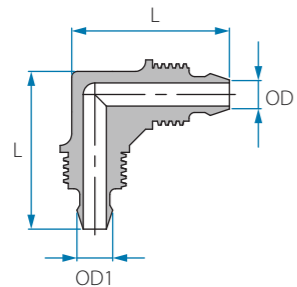

iQ parts
IQ-PARTS-SHOP.COM

**SPECS &
INFORMATION**

Fittings - PVDF

PVDF

Working pressure
Up to 14 BAR
(200 psi) at 20 °C

Temperature
-20 °C - 120 °C
(subject to application)

Fittings' dimensions
refer to tube ID or OD, with respect to
the common application.

Union Elbow Barb Block Connector

Cat. No.	OD mm	L mm	Colour
22056546001	6	274	○ White
22056548001	8	274	
22056552001	12	405	

Cat. No.	OD inch	L mm	Colour
22256504001	¼"	274	● White & Navy Blue
22256505001	⅝"	274	
22256508001	½"	405	

Note: Packing 25 unit
* Nuts material is Reinforced PP

Reducing Elbow Barb Block Connector

Cat. No.	OD mm	OD1 mm	L mm	Colour
22055748461	8	6	273	○ White

Note: Packing 25 unit
* Nuts material is Reinforced PP

Male BSPT Barb Block Connector

Cat. No.	OD mm	M (BSPT)	L mm	SW	Colour
22056846021	6	⅛"	275	13	○ White
22056846041	6	¼"	29.7	15	
22056846061	6	⅜"	32.5	17	
22056846081	6	½"	35.5	22	
22056846121	6	¾"	35.5	27	
22056848021	8	⅛"	27.6	13	
22056848041	8	¼"	29.5	15	
22056848061	8	⅜"	31.4	18	
22056848081	8	½"	36.1	22	
22056848121	8	¾"	26.1	27	
22056850041	10	¼"	35.8	17	
22056850061	10	⅜"	35.8	17	
22056850081	10	½"	38.9	22	
22056850121	10	¾"	38.9	27	
22056852041	12	¼"	37.3	17	
22056852061	12	⅜"	37.3	17	
22056852081	12	½"	40.1	22	
22056852121	12	¾"	40.1	27	