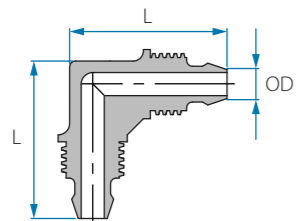

iQ parts
IQ-PARTS-SHOP.COM

**SPECS &
INFORMATION**

Fittings - PVDF

PVDF

Working pressure
Up to 14 BAR
(200 psi) at 20 °C

Temperature
-20 °C - 120 °C
(subject to application)

Fittings' dimensions
refer to tube ID or OD, with respect to
the common application.

Union Elbow Barb Block Connector

Cat. No.	OD mm	L mm	Colour
22056546001	6	274	○ White
22056548001	8	274	
22056552001	12	405	

Cat. No.	OD inch	L mm	Colour
22256504001	¼"	274	● White & Navy Blue
22256505001	⅝"	274	
22256508001	½"	405	

Note: Packing 25 unit
* Nuts material is Reinforced PP

Reducing Elbow Barb Block Connector

Cat. No.	OD mm	OD1 mm	L mm	Colour
22055748461	8	6	273	○ White

Note: Packing 25 unit
* Nuts material is Reinforced PP

Male BSPT Barb Block Connector

Cat. No.	OD mm	M (BSPT)	L mm	SW	Colour
22056846021	6	⅛"	275	13	○ White
22056846041	6	¼"	29.7	15	
22056846061	6	⅜"	32.5	17	
22056846081	6	½"	35.5	22	
22056846121	6	¾"	35.5	27	
22056848021	8	⅛"	27.6	13	
22056848041	8	¼"	29.5	15	
22056848061	8	⅜"	31.4	18	
22056848081	8	½"	36.1	22	
22056848121	8	¾"	26.1	27	
22056850041	10	¼"	35.8	17	
22056850061	10	⅜"	35.8	17	
22056850081	10	½"	38.9	22	
22056850121	10	¾"	38.9	27	
22056852041	12	¼"	37.3	17	
22056852061	12	⅜"	37.3	17	
22056852081	12	½"	40.1	22	
22056852121	12	¾"	40.1	27	