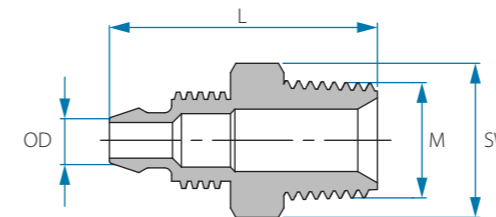

iQ parts
IQ-PARTS-SHOP.COM

**SPECS &
INFORMATION**

Fittings - PVDF

PVDF

Working pressure
Up to 14 BAR
(200 psi) at 20 °C

Temperature
-20 °C - 120 °C
(subject to application)

Fittings' dimensions
refer to tube ID or OD, with respect to
the common application.

Union Elbow Barb Block Connector

Cat. No.	OD mm	L mm	Colour
22056546001	6	274	○ White
22056548001	8	274	
22056552001	12	405	

Cat. No.	OD inch	L mm	Colour
22256504001	¼"	274	● White & Navy Blue
22256505001	⅝"	274	
22256508001	½"	405	

Note: Packing 25 unit
* Nuts material is Reinforced PP

Reducing Elbow Barb Block Connector

Cat. No.	OD mm	OD1 mm	L mm	Colour
22055748461	8	6	273	○ White

Note: Packing 25 unit
* Nuts material is Reinforced PP

Male BSPT Barb Block Connector

Cat. No.	OD mm	M (BSPT)	L mm	SW	Colour
22056846021	6	⅛"	275	13	○ White
22056846041	6	¼"	29.7	15	
22056846061	6	⅜"	32.5	17	
22056846081	6	½"	35.5	22	
22056846121	6	¾"	35.5	27	
22056848021	8	⅛"	27.6	13	
22056848041	8	¼"	29.5	15	
22056848061	8	⅜"	31.4	18	
22056848081	8	½"	36.1	22	
22056848121	8	¾"	26.1	27	
22056850041	10	¼"	35.8	17	
22056850061	10	⅜"	35.8	17	
22056850081	10	½"	38.9	22	
22056850121	10	¾"	38.9	27	
22056852041	12	¼"	37.3	17	
22056852061	12	⅜"	37.3	17	
22056852081	12	½"	40.1	22	
22056852121	12	¾"	40.1	27	