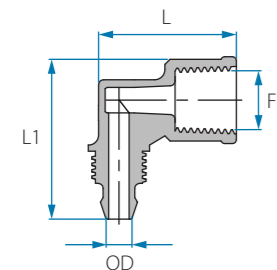

### BSPT Male Elbow Barb Block Connector

Cat. No.	OD mm	M (BSPT)	L mm	L1 mm	Colour
22056946021	6	1/8"	276	22.4	White
22056946041	6	1/4"	276	26.8	White
22056948021	8	1/8"	276	26.8	White
22056948041	8	1/4"	276	26.8	White
22056948061	8	3/8"	28.1	29.4	White
22056952041	12	1/4"	40.3	31.7	White
22056952061	12	3/8"	40.3	32.0	White
22056952081	12	1/2"	40.3	36.0	White

### NPT Male Elbow Barb Block Connector

Cat. No.	OD inch	M (NPT)	L mm	L1 mm	Colour
22256904021	1/4"	1/8"	24.0	27.5	White & Grey
22256904041	1/4"	1/4"	29.0	27.5	White & Grey
22256905021	5/16"	1/8"	24.0	27.5	White & Grey
22256905041	5/16"	1/4"	29.0	27.5	White & Grey

### BSPT Female Elbow Barb Block Connector

Cat. No.	OD mm	F (BSPT)	L mm	L1 mm	Colour
22056046021	6	1/8"	25.1	27.3	White
22056046041	6	1/4"	27.0	27.3	White
22056048041	8	1/4"	27.0	27.3	White

Note: Packing 25 unit

### BSPT Male Barb Block Branch T

Cat. No.	OD mm	M (BSPT)	L mm	L1 mm	Colour
22057146021	6	1/8"	46.8	22.6	White
22057146041	6	1/4"	46.8	26.8	White
22057148021	8	1/8"	46.8	22.6	White
22057148041	8	1/4"	46.8	26.8	White
22057148061	8	3/8"	47.2	29.4	White
22057152041	12	1/4"	67.0	31.6	White
22057152061	12	3/8"	67.0	32.0	White
22057152081	12	1/2"	67.0	36.0	White