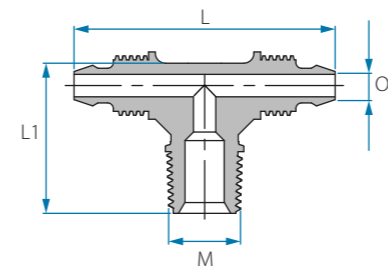

### BSPT Male Elbow Barb Block Connector

Cat. No.	OD mm	M (BSPT)	L mm	L1 mm	Colour
22056946021	6	1/8"	276	22.4	White
22056946041	6	1/4"	276	26.8	White
22056948021	8	1/8"	276	26.8	White
22056948041	8	1/4"	276	26.8	White
22056948061	8	3/8"	28.1	29.4	White
22056952041	12	1/4"	40.3	31.7	White
22056952061	12	3/8"	40.3	32.0	White
22056952081	12	1/2"	40.3	36.0	White

### NPT Male Elbow Barb Block Connector

Cat. No.	OD inch	M (NPT)	L mm	L1 mm	Colour
22256904021	1/4"	1/8"	24.0	27.5	White & Grey
22256904041	1/4"	1/4"	29.0	27.5	White & Grey
22256905021	5/16"	1/8"	24.0	27.5	White & Grey
22256905041	5/16"	1/4"	29.0	27.5	White & Grey

### BSPT Female Elbow Barb Block Connector

Cat. No.	OD mm	F (BSPT)	L mm	L1 mm	Colour
22056046021	6	1/8"	25.1	27.3	White
22056046041	6	1/4"	27.0	27.3	White
22056048041	8	1/4"	27.0	27.3	White

Note: Packing 25 unit

### BSPT Male Barb Block Branch T

Cat. No.	OD mm	M (BSPT)	L mm	L1 mm	Colour
22057146021	6	1/8"	46.8	22.6	White
22057146041	6	1/4"	46.8	26.8	White
22057148021	8	1/8"	46.8	22.6	White
22057148041	8	1/4"	46.8	26.8	White
22057148061	8	3/8"	47.2	29.4	White
22057152041	12	1/4"	67.0	31.6	White
22057152061	12	3/8"	67.0	32.0	White
22057152081	12	1/2"	67.0	36.0	White