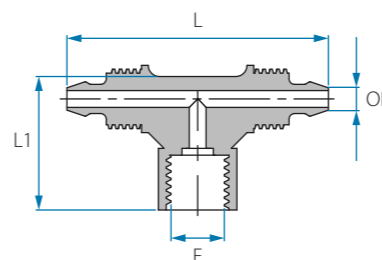

BSPT Female Branch Barb Block Connector

Cat. No.	OD mm	F (BSPT)	L mm	L1 mm	Colour
22057346021	6	1/8"	46.6	25.0	White
22057348041	8	1/4"	46.8	28.9	White

Cat. No.	OD inch	F (BSPT)	L mm	L1 mm	Colour
22057304021	1/4"	1/8"	46.6	25.0	White & Navy Blue
22057305041	5/16"	1/4"	46.8	27.2	White & Navy Blue

Note: Packing 25 unit

* Nuts material is Reinforced PP