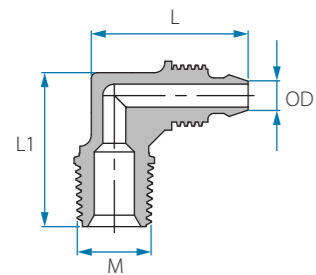

## Fittings - PVDF

PVDF

**Working pressure**  
Up to 14 BAR  
(200 psi) at 20 °C

**Temperature**  
-20 °C - 120 °C  
(subject to application)

**Fittings' dimensions**  
refer to tube ID or OD, with respect to  
the common application.

### BSPT Male Elbow Barb Block Connector

Cat. No.	OD mm	M (BSPT)	L mm	L1 mm	Colour
22056946021	6	1/8"	276	22.4	White
22056946041	6	1/4"	276	26.8	White
22056948021	8	1/8"	276	26.8	White
22056948041	8	1/4"	276	26.8	White
22056948061	8	3/8"	28.1	29.4	White
22056952041	12	1/4"	40.3	31.7	White
22056952061	12	3/8"	40.3	32.0	White
22056952081	12	1/2"	40.3	36.0	White

Cat. No.	OD inch	M (BSPT)	L mm	L1 mm	Colour
22056904021	1/4"	1/8"	22.4	27.6	White & Navy Blue
22056904041	1/4"	1/4"	26.8	27.6	White & Navy Blue
22056905021	5/16"	1/8"	26.8	27.6	White & Navy Blue
22056905041	5/16"	1/4"	26.8	27.6	White & Navy Blue
22056905061	5/16"	3/8"	29.4	28.1	White & Navy Blue
22056908041	1/2"	1/4"	31.7	40.3	White & Navy Blue
22056908061	1/2"	3/8"	32.0	40.3	White & Navy Blue
22056908081	1/2"	1/2"	36.0	40.3	White & Navy Blue

### NPT Male Elbow Barb Block Connector

Cat. No.	OD inch	M (NPT)	L mm	L1 mm	Colour
22256904021	1/4"	1/8"	24.0	27.5	White & Grey
22256904041	1/4"	1/4"	29.0	27.5	White & Grey
22256905021	5/16"	1/8"	24.0	27.5	White & Grey
22256905041	5/16"	1/4"	29.0	27.5	White & Grey