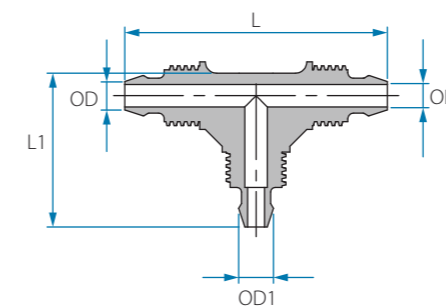

Reducing T Barb Block Connector

Cat. No.	OD mm	OD1 mm	L mm	L1 mm	Colour
22055846481	6	8	46.8	274	White
22055848481	8	6	46.8	274	

Note: Packing 25 unit
* Nuts material is Reinforced PP