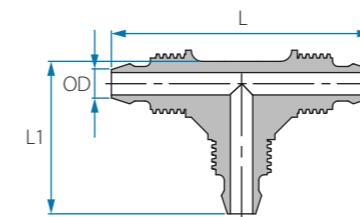

### BSPT Barb Block Male Run T

Cat. No.	OD mm	M (BSPT)	L mm	L1 mm	Colour
22057246021	6	1/8"	41.9	275	White
22057246041	6	1/4"	46.2	275	White
22057248021	8	1/8"	41.9	275	
22057248041	8	1/4"	46.2	275	
22057248061	8	3/8"	58.8	43.2	
22057252041	12	1/4"	57.7	40.3	
22057252061	12	3/8"	62.5	40.3	
22057252081	12	1/2"	62.7	40.4	

Cat. No.	OD inch	M (BSPT)	L mm	L1 mm	Colour
22057204021	1/4"	1/8"	41.9	275	White & Navy Blue
22057204041	1/4"	1/4"	46.2	275	
22057205021	5/16"	1/8"	41.9	275	
22057205041	5/16"	1/4"	46.2	275	
22057205061	5/16"	3/8"	58.8	43.2	
22057208041	1/2"	1/4"	57.7	40.3	
22057208061	1/2"	3/8"	62.5	40.3	
22057208081	1/2"	1/2"	62.7	40.4	

### NPT Male Barb Block Run T

Cat. No.	OD inch	M (NPT)	L mm	L1 mm	Colour
22257204021	1/4"	1/8"	43.4	274	White & Grey
22257204041	1/4"	1/4"	48.2	274	
22257205021	5/16"	1/8"	43.5	274	
22257205041	5/16"	1/4"	48.3	274	
22257205061	5/16"	3/8"	67.0	274	
22257208021	1/2"	1/8"	48.0	43.2	

### BSPT Male Barb Block T - 2 threads

Cat. No.	OD mm	M (BSPT)	M1 (BSPT)	L mm	L1 mm	Colour
22057802041	8	1/4"	1/8"	46.2	22.6	White

Note: Packing 25 unit  
\* Nuts material is Reinforced PP