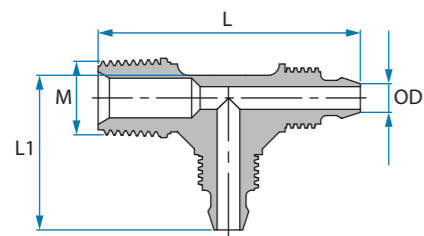

## Fittings - PVDF

PVDF

**Working pressure**  
Up to 14 BAR  
(200 psi) at 20 °C

**Temperature**  
-20 °C - 120 °C  
(subject to application)

**Fittings' dimensions**  
refer to tube ID or OD, with respect to  
the common application.

### BSPT Barb Block Male Run T

Cat. No.	OD mm	M (BSPT)	L mm	L1 mm	Colour
22057246021	6	1/8"	41.9	275	White
22057246041	6	1/4"	46.2	275	White
22057248021	8	1/8"	41.9	275	
22057248041	8	1/4"	46.2	275	
22057248061	8	3/8"	58.8	43.2	
22057252041	12	1/4"	57.7	40.3	
22057252061	12	3/8"	62.5	40.3	
22057252081	12	1/2"	62.7	40.4	

Cat. No.	OD inch	M (BSPT)	L mm	L1 mm	Colour
22057204021	1/4"	1/8"	41.9	275	White & Navy Blue
22057204041	1/4"	1/4"	46.2	275	
22057205021	5/16"	1/8"	41.9	275	
22057205041	5/16"	1/4"	46.2	275	
22057205061	5/16"	3/8"	58.8	43.2	
22057208041	1/2"	1/4"	57.7	40.3	
22057208061	1/2"	3/8"	62.5	40.3	
22057208081	1/2"	1/2"	62.7	40.4	

### BSPT Male Barb Block T - 2 threads

Cat. No.	OD mm	M (BSPT)	M1 (BSPT)	L mm	L1 mm	Colour
22057802041	8	1/4"	1/8"	46.2	22.6	White

Note: Packing 25 unit  
\* Nuts material is Reinforced PP