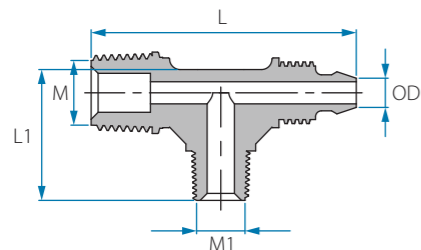

### BSPT Barb Block Male Run T

Cat. No.	OD mm	M (BSPT)	L mm	L1 mm	Colour
22057246021	6	1/8"	41.9	275	White
22057246041	6	1/4"	46.2	275	White
22057248021	8	1/8"	41.9	275	
22057248041	8	1/4"	46.2	275	
22057248061	8	3/8"	58.8	43.2	
22057252041	12	1/4"	57.7	40.3	
22057252061	12	3/8"	62.5	40.3	
22057252081	12	1/2"	62.7	40.4	

Cat. No.	OD inch	M (BSPT)	L mm	L1 mm	Colour
22057204021	1/4"	1/8"	41.9	275	White & Navy Blue
22057204041	1/4"	1/4"	46.2	275	
22057205021	5/16"	1/8"	41.9	275	
22057205041	5/16"	1/4"	46.2	275	
22057205061	5/16"	3/8"	58.8	43.2	
22057208041	1/2"	1/4"	57.7	40.3	
22057208061	1/2"	3/8"	62.5	40.3	
22057208081	1/2"	1/2"	62.7	40.4	

### NPT Male Barb Block Run T

Cat. No.	OD inch	M (NPT)	L mm	L1 mm	Colour
22257204021	1/4"	1/8"	43.4	274	White & Grey
22257204041	1/4"	1/4"	48.2	274	
22257205021	5/16"	1/8"	43.5	274	
22257205041	5/16"	1/4"	48.3	274	
22257205061	5/16"	3/8"	67.0	274	
22257208021	1/2"	1/8"	48.0	43.2	

### BSPT Male Barb Block T - 2 threads

Cat. No.	OD mm	M (BSPT)	M1 (BSPT)	L mm	L1 mm	Colour
22057802041	8	1/4"	1/8"	46.2	22.6	White

Note: Packing 25 unit  
\* Nuts material is Reinforced PP