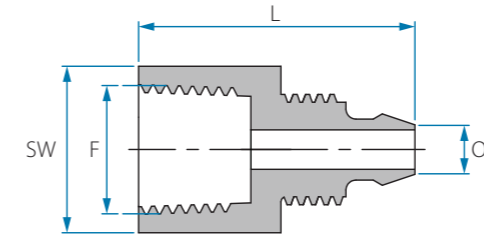

## Fittings - PVDF

PVDF

**Working pressure**  
Up to 14 BAR  
(200 psi) at 20 °C

**Temperature**  
-20 °C - 120 °C  
(subject to application)

**Fittings' dimensions**  
refer to tube ID or OD, with respect to  
the common application.

### Male NPT Barb Block Connector

Cat. No.	OD inch	M (NPT)	L mm	SW	Colour
22256804021	1/4"	1/8"	29.4	13	White & Grey
22256804041	1/4"	1/4"	34.0	15	
22256804061	1/4"	3/8"	35.1	18	
22256804081	1/4"	1/2"	40.2	22	
22256804121	1/4"	3/4"	41.0	27	
22256805021	5/16"	1/8"	29.4	13	
22256805041	5/16"	1/4"	34.0	15	
22256805061	5/16"	3/8"	35.1	18	
22256805081	5/16"	1/2"	40.2	22	
22256805121	5/16"	3/4"	41.0	27	
22256806041	3/8"	1/4"	37.6	15	
22256806061	3/8"	3/8"	38.6	18	
22256806081	3/8"	1/2"	43.7	22	
22256806121	3/8"	3/4"	44.4	27	
22256808041	1/2"	1/4"	38.8	15	
22256808061	1/2"	3/8"	40.0	18	
22256808081	1/2"	1/2"	45.0	22	
22256808121	1/2"	3/4"	45.8	18	

### Female BSPT Barb Block Connector

Cat. No.	OD mm	F (BSPT)	L mm	SW	Colour
22056646021	6	1/8"	26.3	14	White
22056646041	6	1/4"	27.8	17	
22056648021	8	1/8"	26.3	14	
22056648041	8	1/4"	28.0	17	
22056648061	8	3/8"	30.6	22	
22056648081	8	1/2"	32.5	26	
22056650041	10	1/4"	31.7	17	
22056650061	10	3/8"	33.0	22	
22056650081	10	1/2"	35.1	26	