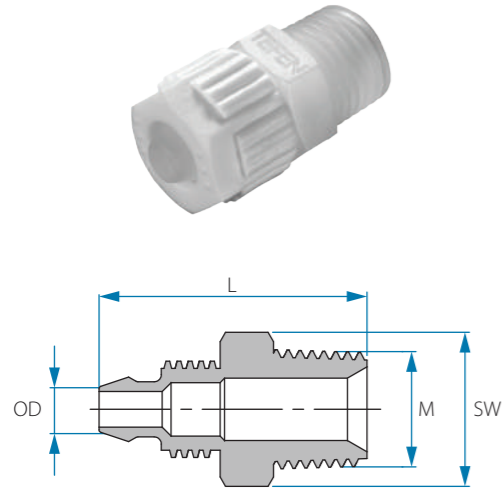

## Fittings - PVDF

PVDF

**Working pressure**  
Up to 14 BAR  
(200 psi) at 20 °C

**Temperature**  
-20 °C - 120 °C  
(subject to application)

**Fittings' dimensions**  
refer to tube ID or OD, with respect to  
the common application.

### Male NPT Barb Block Connector

Cat. No.	OD inch	M (NPT)	L mm	SW	Colour
22256804021	1/4"	1/8"	29.4	13	White & Grey
22256804041	1/4"	1/4"	34.0	15	
22256804061	1/4"	3/8"	35.1	18	
22256804081	1/4"	1/2"	40.2	22	
22256804121	1/4"	3/4"	41.0	27	
22256805021	5/16"	1/8"	29.4	13	
22256805041	5/16"	1/4"	34.0	15	
22256805061	5/16"	3/8"	35.1	18	
22256805081	5/16"	1/2"	40.2	22	
22256805121	5/16"	3/4"	41.0	27	
22256806041	3/8"	1/4"	37.6	15	
22256806061	3/8"	3/8"	38.6	18	
22256806081	3/8"	1/2"	43.7	22	
22256806121	3/8"	3/4"	44.4	27	
22256808041	1/2"	1/4"	38.8	15	
22256808061	1/2"	3/8"	40.0	18	
22256808081	1/2"	1/2"	45.0	22	
22256808121	1/2"	3/4"	45.8	18	

### Female BSPT Barb Block Connector

Cat. No.	OD mm	F (BSPT)	L mm	SW	Colour
22056646021	6	1/8"	26.3	14	White
22056646041	6	1/4"	27.8	17	
22056648021	8	1/8"	26.3	14	
22056648041	8	1/4"	28.0	17	
22056648061	8	3/8"	30.6	22	
22056648081	8	1/2"	32.5	26	
22056650041	10	1/4"	31.7	17	
22056650061	10	3/8"	33.0	22	
22056650081	10	1/2"	35.1	26	

### Female NPT Barb Block Connector

Cat. No.	OD inch	F (NPT)	L mm	SW	Colour
22256604021	1/4"	1/8"	26.3	14	White & Grey
22256605021	5/16"	1/8"	26.3	14	
22256605041	5/16"	1/4"	32.1	14	
22256605061	5/16"	3/8"	33.8	14	
22256605081	5/16"	1/2"	37.3	14	
22256606041	3/8"	1/4"	32.9	17	
22256606061	3/8"	3/8"	34.5	17	
22256606081	3/8"	1/2"	38.0	17	