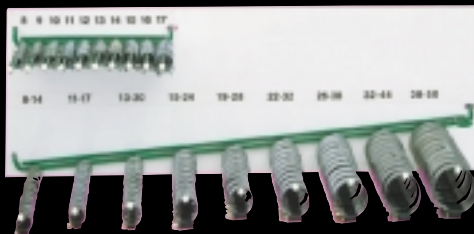

Assortement 190

Serratub CX/W 1

Ø mm	Quantity
8 - 14/9	10
11 - 17/9	10
13 - 20/9	10
15 - 24/9	10
19 - 28/9	10
22 - 32/9	10
26 - 38/9	10
32 - 44/9	10
38 - 50/9	10

MINI: 100 pcs +
Total clamps: 190 pcs

Serratub M/W 1

Ø mm	Quantity
10 - 16/9	10
12 - 22/9	10
16 - 27/9	10
23 - 35/9	10
30 - 45/9	10
23 - 35/12	10
30 - 45/12	10
32 - 50/12	10
40 - 60/12	10

MINI: 100 pcs +
Total clamps: 190 pcs