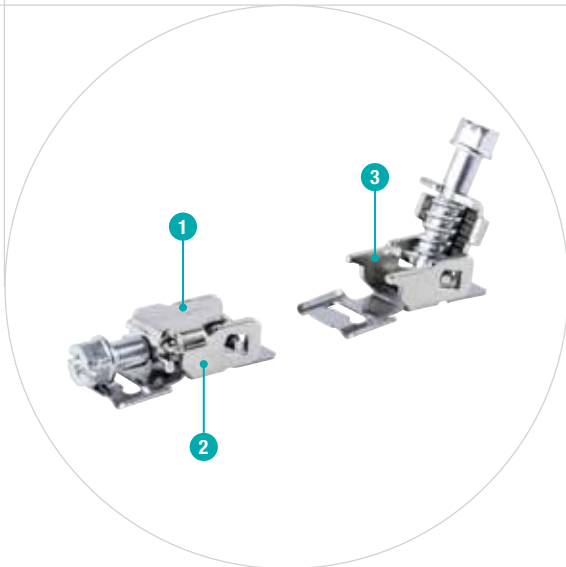

**iQ parts**  
IQ-PARTS-SHOP.COM

**SPECS &  
INFORMATION**

- 1 Tilting housing with screw
- 2 Closed position
- 3 Opened position

## Locking system for continuous band

THE NORMACLAMP® Quick lock housing 9 and 12 mm are used to close the NORMACLAMP® Strip steel.

## Serratub KIT

An instant solution for clamping. KIT offers you the immediate possibility to make your own clamp from KIT components. Ideal for service & maintenance. Each KIT is supplied in a dispenser box containing a full length of band and a number of the unique quick-lock housings with screw. The band is perforated, flexible and in stainless steel. Available in 9 or 12 mm band widths.

**KIT/W2B:** Screw and housing: Electro zinc plated and yellow chromated.  
Band: AISI 430.

Band width	Description	
9 mm	KIT 3 meters	8 quick-lock housings
12 mm	KIT 3 meters	6 quick-lock housings
9 mm	KIT 5 meters	8 quick-lock housings
12 mm	KIT 5 meters	6 quick-lock housings
9 mm	Bandbox	25 meters
12 mm	Bandbox	25 meters
9 mm	Quick-lock housing box	100 pcs
12 mm	Quick-lock housing box	100 pcs