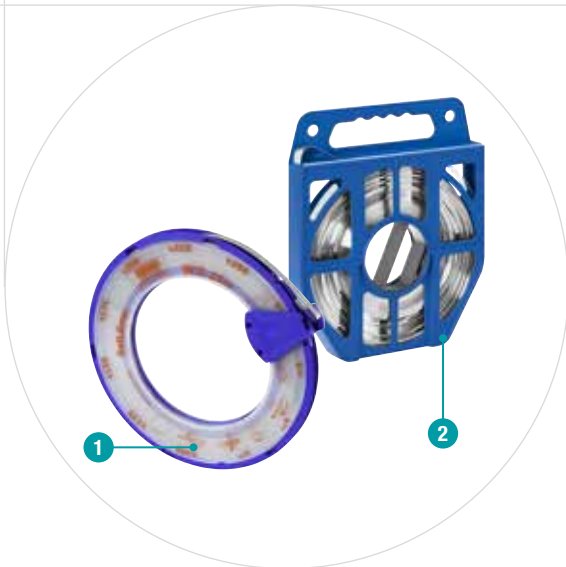

iQ parts
IQ-PARTS-SHOP.COM

**SPECS &
INFORMATION**

- 1 Dispenser for 9 mm band width (stamped band)
- 2 Dispenser for 12 mm band width (perforated band)

Continuous band for multiple clamp diameters

The NORMACLAMP® Strip steel is a perfect solution for creating clamps with different diameters depending on a user's needs. Strip steel is a long continuous band available in 9 or 12 mm band width. For closing the clamp use the NORMACLAMP® Quick lock housing 9 or 12 mm.

Advantages at a glance

- Variability
- Flexibility
- Storage and inventory benefit
- Allows making up to 44 clamps

Applications

- Water industry
- Air conditioning
- Construction
- Sanitary

Serratub KIT

An instant solution for clamping. KIT offers you the immediate possibility to make your own clamp from KIT components. Ideal for service & maintenance. Each KIT is supplied in a dispenser box containing a full length of band and a number of the unique quick-lock housings with screw. The band is perforated, flexible and in stainless steel. Available in 9 or 12 mm band widths.

KIT/W2B: Screw and housing: Electro zinc plated and yellow chromated.
Band: AISI 430.

Band width	Description	
9 mm	KIT 3 meters	8 quick-lock housings
12 mm	KIT 3 meters	6 quick-lock housings
9 mm	KIT 5 meters	8 quick-lock housings
12 mm	KIT 5 meters	6 quick-lock housings
9 mm	Bandbox	25 meters
12 mm	Bandbox	25 meters
9 mm	Quick-lock housing box	100 pcs
12 mm	Quick-lock housing box	100 pcs

MINI: 100 pcs +
Total clamps: 190 pcs

Serratub M/W 1

Ø mm	Quantity
10 - 16/9	10
12 - 22/9	10
16 - 27/9	10
23 - 35/9	10
30 - 45/9	10
23 - 35/12	10
30 - 45/12	10
32 - 50/12	10
40 - 60/12	10

MINI: 100 pcs +
Total clamps: 190 pcs