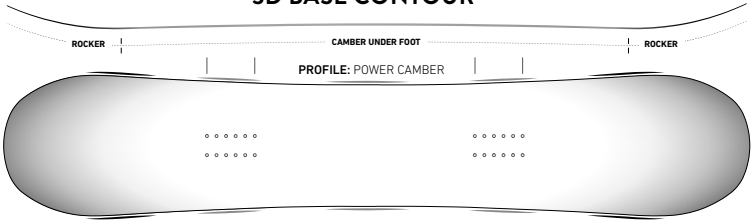

AVIATOR

THE RESORT RAZOR

Ideal for expert freestyle and all-mountain carving

152 • 156 • 158 • 158W • 160 • 160W • 162 • 164

PERSONALITY

FLEX **8/10** • PRECISE

3D BASE CONTOUR

3D BASE CONTOUR 2.0

SHAPE TECH

FLAT 3D BASE

- Directional Twin
- Directional Flex pattern
- Blunt nose
- V-core
- Traction Tech 1.0
- Progressive Sidecut

TECHNOLOGY

Power Core

Triax Fiberglass

Sintered 8000 Base

Triax Carbon / Innegra Reinforcement

Length (cm)	Contact Length (cm)	Effective Edge Length (cm)	Tip Length (cm)	Tail Length (cm)	Tip Width (cm)	Shaping Waist Width (cm)	Tail Width (cm)	Taper (cm)	Sidecut (m)	Reference Stance (cm)	Centered Stance (cm)	Stance Setback (cm)	Weight Range (lbs/kg)	Big Horn Series
152	103.2	114.2	24.9	23.9	28.9	24.8	28.9	0.00	7.4	56	54	2.0	130-180 lbs. / 59-82 kg.	-
156	106.2	117.2	25.4	24.4	29.4	25.3	29.4	0.00	7.8	58	56	2.0	140-190 lbs. / 64-86 kg.	-
158	108.2	119.2	25.4	24.4	29.6	25.3	29.5	0.00	7.8	60	58	2.0	150-200 lbs. / 67-91 kg.	-
158W	108.2	119.2	25.4	24.4	29.9	25.7	29.9	0.00	7.9	60	58	2.0	150-200 lbs. / 67-91 kg.	-
160	110	121.0	25.5	24.5	29.7	25.4	29.7	0.00	8.0	60	58	2.0	150-200 lbs. / 67-91 kg.	-
160W	110	121.0	25.5	24.5	30.2	26.0	30.2	0.00	8.2	60	58	2.0	150-200 lbs. / 67-91 kg.	-
162	111.8	122.8	25.6	24.6	29.8	25.5	29.8	0.00	8.2	60	58	2.0	160-210 lbs. / 73-95 kg.	-
164	113.6	124.6	25.7	24.7	30.5	26.2	30.5	0.00	8.4	60	58	2.0	170-220 lbs.+ / 77-100 kg.+	-