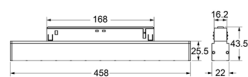

20W

COMPATIBEL MET

TECHNISCHE SPECIFICATIES

Model	Watt	Bediening	Afmetingen	Lichtbundel hoek	Kleurtemperatuur	CRI	Lumen
Jack 1	10W	DALI Brightness Dim	L231*W22*H25.5	30°	27/30/4000K	Ra90	500lm
Jack 2	10W	RF Remote Brightness Dim	L231*W22*H25.5	30°	27/30/4000K	Ra90	500lm
Jack 3	20W	DALI Brightness Dim	L458*W22*H25.5	30°	27/30/4000K	Ra90	1000lm
Jack 4	20W	RF Remote Brightness Dim	L458*W22*H25.5	30°	27/30/4000K	Ra90	1000lm
Jack 5	30W	DALI Brightness Dim	L685*W22*H25.5	30°	27/30/4000K	Ra90	1400lm
Jack 6	30W	RF Remote Brightness Dim	L685*W22*H25.5	30°	27/30/4000K	Ra90	1400lm