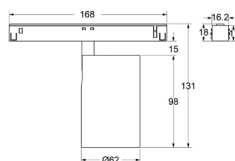

COMPATIBEL MET

**KODO
MPL 1**

**KODO
MPL 2**

**KODO
MPL 3**

**KODO
MPL 4**

**KODO
MPL 5**

TECHNISCHE SPECIFICATIES

Model	Watt	Bediening	Afmetingen	Lichtbundel hoek	Kleurtemperatuur	CRI	Lumen
Cyber 1	12W	DALI Brightness Dim	D62*H98	15°/24°/36°/60°	27/30/35/4000K	Ra90	1200lm
Cyber 2	12W	DALI Tunable White	D62*H98	15°/24°/36°/60°	2700~5700K	Ra90	900lm
Cyber 3	12W	RF Remote Brightness Dim	D62*H98	15°/24°/36°/60°	27/30/35/4000K	Ra90	1200lm
Cyber 4	12W	RF Remote Tunable White	D62*H98	15°/24°/36°/60°	2700~5700K	Ra90	900lm
Cyber 5	12W	DALI Brightness Dim	D62*H98	15°/24°/36°/60°	27/30/35/4000K	Ra90	1200lm
Cyber 6	12W	DALI Tunable White	D62*H98	15°/24°/36°/60°	2700~5700K	Ra90	900lm
Cyber 7	12W	RF Remote Brightness Dim	D62*H98	15°/24°/36°/60°	27/30/35/4000K	Ra90	1200lm
Cyber 8	12W	RF Remote Tunable White	D62*H98	15°/24°/36°/60°	2700~5700K	Ra90	900lm