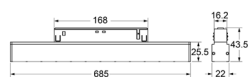

30W

COMPATIBEL MET

TECHNISCHE SPECIFICATIES

Model	Watt	Bediening	Afmetingen	Lichtbundel hoek	Kleurtemperatuur	CRI	Lumen
Jack 1	10W	DALI Brightness Dim	L231*W22*H25.5	30°	27/30/4000K	Ra90	500lm
Jack 2	10W	RF Remote Brightness Dim	L231*W22*H25.5	30°	27/30/4000K	Ra90	500lm
Jack 3	20W	DALI Brightness Dim	L458*W22*H25.5	30°	27/30/4000K	Ra90	1000lm
Jack 4	20W	RF Remote Brightness Dim	L458*W22*H25.5	30°	27/30/4000K	Ra90	1000lm
Jack 5	30W	DALI Brightness Dim	L685*W22*H25.5	30°	27/30/4000K	Ra90	1400lm
Jack 6	30W	RF Remote Brightness Dim	L685*W22*H25.5	30°	27/30/4000K	Ra90	1400lm