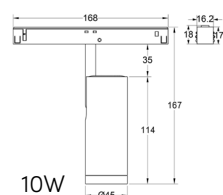

COMPATIBEL MET

**KODO
MPL 1**

**KODO
MPL 2**

**KODO
MPL 3**

**KODO
MPL 4**

**KODO
MPL 5**

TECHNISCHE SPECIFICATIES

Model	Watt	Bediening	Afmetingen	Lichtbundel hoek	Kleurtemperatuur	CRI	Lumen
Domo 1	4W	DALI Brightness Dim	D35 / H86	12~43°	27/30/35/4000K	Ra90	160lm
Domo 2	4W	DALI Tunable White	D35 / H86	12~43°	2700 ~ 5700 K	Ra90	160lm
Domo 3	4W	RF Remote Brightness Dim	D35 / H86	12~43°	27/30/35/4000K	Ra90	160lm
Domo 4	4W	RF Remote Tunable White	D35 / H86	12~43°	2700 ~ 5700 K	Ra90	160lm
Domo 5	10W	DALI Brightness Dim	D45*H114	8~40°	27/30/35/4000K	Ra90	350lm
Domo 6	10W	DALI Tunable White	D45*H114	8~40°	2700~5700K	Ra90	280lm
Domo 7	10W	RF Remote Brightness Dim	D45*H114	8~40°	27/30/35/4000K	Ra90	350lm
Domo 8	10W	RF Remote Tunable White	D45*H114	8~40°	2700~5700K	Ra90	280lm
Domo 9	12W	DALI Brightness Dim	D55*H142	8~50°	27/30/35/4000K	Ra90	550lm