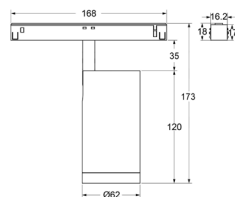

COMPATIBEL MET

**KODO
MPL 1**

**KODO
MPL 2**

**KODO
MPL 3**

**KODO
MPL 4**

**KODO
MPL 5**

TECHNISCHE SPECIFICATIES

Model	Watt	Bediening	Afmetingen	Lichtbundel hoek	Kleurtemperatuur	CRI	Lumen
Burano 1	12W	DALI Brightness Dim	D62*H120	11~50°	27/30/35/4000K	Ra90	920lm
Burano 2	12W	DALI Tunable White	D62*H120	11~50°	2700~5700K	Ra90	700lm
Burano 3	12W	RF Remote Brightness Dim	D62*H120	11~50°	27/30/35/4000K	Ra90	920lm
Burano 4	12W	RF Remote Tunable White	D62*H120	11~50°	2700~5700K	Ra90	700lm
Burano 5	12W	DALI Brightness Dim	D62*H120	11~50°	27/30/35/4000K	Ra90	920lm
Burano 6	12W	DALI Tunable White	D62*H120	11~50°	2700~5700K	Ra90	700lm
Burano 7	12W	RF Remote Brightness Dim	D62*H120	11~50°	27/30/35/4000K	Ra90	920lm
Burano 8	12W	RF Remote Tunable White	D62*H120	11~50°	2700~5700K	Ra90	700lm