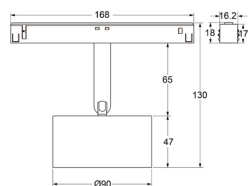

COMPATIBEL MET

**KODO
MPL 2**

TECHNISCHE SPECIFICATIES

Model	Watt	Bediening	Afmetingen	Lichtbundel hoek	Kleurtemperatuur	CRI	Lumen
Round 1	20W	DALI Brightness Dim	D90*H47	15°/20°/36°/60°	27/30/35/4000K	Ra90	1800lm
Round 2	20W	DALI Tunable White	D90*H47	15°/20°/36°/60°	2700~5700K	Ra90	1600lm
Round 3	20W	RF Remote Brightness Dim	D90*H47	15°/20°/36°/60°	27/30/35/4000K	Ra90	1800lm
Round 4	20W	RF Remote Tunable White	D90*H47	15°/20°/36°/60°	2700~5700K	Ra90	1600lm