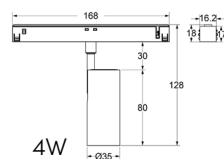

COMPATIBEL MET

**KODO
MPL 1**

**KODO
MPL 2**

**KODO
MPL 3**

**KODO
MPL 4**

**KODO
MPL 5**

TECHNISCHE SPECIFICATIES

Model	Watt	Bediening	Afmetingen	Lichtbundel hoek	Kleurtemperatuur	CRI	Lumen
Extra 1	4W	DALI Brightness Dim	D35 / H80	15°/24°/36°/50°	27/30/35/4000K	Ra90	360lm
Extra 2	4W	DALI Tunable White	D35 / H80	15°/24°/36°/50°	2701 ~ 5700 K	Ra90	300lm
Extra 4	4W	RF Remote Brightness Dim	D35 / H80	15°/24°/36°/50°	27/30/35/4000K	Ra90	360lm
Extra 4	4W	RF Remote Tunable White	D35 / H80	15°/24°/36°/50°	2701 ~ 5700 K	Ra90	300lm
Extra 5	10W	DALI Brightness Dim	D45*H105	15°/24°/36°/50°	27/30/35/4000K	Ra90	870lm
Extra 6	10W	DALI Tunable White	D45*H105	15°/24°/36°/50°	2700~5700K	Ra90	700lm
Extra 7	10W	RF Remote Brightness Dim	D45*H105	15°/24°/36°/50°	27/30/35/4000K	Ra90	870lm
Extra 8	10W	RF Remote Tunable White	D45*H105	15°/24°/36°/50°	2700~5700K	Ra90	700lm
Extra 9	12W	DALI Brightness Dim	D55*H131	15°/24°/36°/60°	27/30/35/4000K	Ra90	1200lm