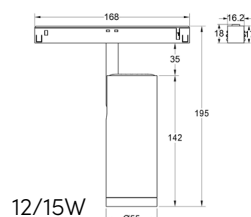

COMPATIBEL MET

**KODO
MPL 1**

**KODO
MPL 2**

**KODO
MPL 3**

**KODO
MPL 4**

**KODO
MPL 5**

TECHNISCHE SPECIFICATIES

Model	Watt	Bediening	Afmetingen	Lichtbundel hoek	Kleurtemperatuur	CRI	Lumen
Domo 1	4W	DALI Brightness Dim	D35 / H86	12~43°	27/30/35/4000K	Ra90	160lm
Domo 2	4W	DALI Tunable White	D35 / H86	12~43°	2700 ~ 5700 K	Ra90	160lm
Domo 3	4W	RF Remote Brightness Dim	D35 / H86	12~43°	27/30/35/4000K	Ra90	160lm
Domo 4	4W	RF Remote Tunable White	D35 / H86	12~43°	2700 ~ 5700 K	Ra90	160lm
Domo 5	10W	DALI Brightness Dim	D45*H114	8~40°	27/30/35/4000K	Ra90	350lm
Domo 6	10W	DALI Tunable White	D45*H114	8~40°	2700~5700K	Ra90	280lm
Domo 7	10W	RF Remote Brightness Dim	D45*H114	8~40°	27/30/35/4000K	Ra90	350lm
Domo 8	10W	RF Remote Tunable White	D45*H114	8~40°	2700~5700K	Ra90	280lm
Domo 9	12W	DALI Brightness Dim	D55*H142	8~50°	27/30/35/4000K	Ra90	550lm