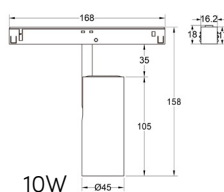

COMPATIBEL MET

**KODO
MPL 1**

**KODO
MPL 2**

**KODO
MPL 3**

**KODO
MPL 4**

**KODO
MPL 5**

TECHNISCHE SPECIFICATIES

Model	Watt	Bediening	Afmetingen	Lichtbundel hoek	Kleurtemperatuur	CRI	Lumen
Extra 1	4W	DALI Brightness Dim	D35 / H80	15°/24°/36°/50°	27/30/35/4000K	Ra90	360lm
Extra 2	4W	DALI Tunable White	D35 / H80	15°/24°/36°/50°	2701 ~ 5700 K	Ra90	300lm
Extra 4	4W	RF Remote Brightness Dim	D35 / H80	15°/24°/36°/50°	27/30/35/4000K	Ra90	360lm
Extra 4	4W	RF Remote Tunable White	D35 / H80	15°/24°/36°/50°	2701 ~ 5700 K	Ra90	300lm
Extra 5	10W	DALI Brightness Dim	D45*H105	15°/24°/36°/50°	27/30/35/4000K	Ra90	870lm
Extra 6	10W	DALI Tunable White	D45*H105	15°/24°/36°/50°	2700~5700K	Ra90	700lm
Extra 7	10W	RF Remote Brightness Dim	D45*H105	15°/24°/36°/50°	27/30/35/4000K	Ra90	870lm
Extra 8	10W	RF Remote Tunable White	D45*H105	15°/24°/36°/50°	2700~5700K	Ra90	700lm
Extra 9	12W	DALI Brightness Dim	D55*H131	15°/24°/36°/60°	27/30/35/4000K	Ra90	1200lm