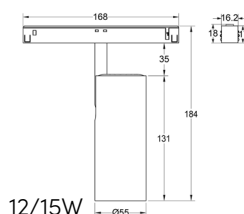

COMPATIBEL MET

**KODO
MPL 1**

**KODO
MPL 2**

**KODO
MPL 3**

**KODO
MPL 4**

**KODO
MPL 5**

TECHNISCHE SPECIFICATIES

Model	Watt	Bediening	Afmetingen	Lichtbundel hoek	Kleurtemperatuur	CRI	Lumen
Extra 1	4W	DALI Brightness Dim	D35 / H80	15°/24°/36°/50°	27/30/35/4000K	Ra90	360lm
Extra 2	4W	DALI Tunable White	D35 / H80	15°/24°/36°/50°	2701 ~ 5700 K	Ra90	300lm
Extra 4	4W	RF Remote Brightness Dim	D35 / H80	15°/24°/36°/50°	27/30/35/4000K	Ra90	360lm
Extra 4	4W	RF Remote Tunable White	D35 / H80	15°/24°/36°/50°	2701 ~ 5700 K	Ra90	300lm
Extra 5	10W	DALI Brightness Dim	D45*H105	15°/24°/36°/50°	27/30/35/4000K	Ra90	870lm
Extra 6	10W	DALI Tunable White	D45*H105	15°/24°/36°/50°	2700~5700K	Ra90	700lm
Extra 7	10W	RF Remote Brightness Dim	D45*H105	15°/24°/36°/50°	27/30/35/4000K	Ra90	870lm
Extra 8	10W	RF Remote Tunable White	D45*H105	15°/24°/36°/50°	2700~5700K	Ra90	700lm
Extra 9	12W	DALI Brightness Dim	D55*H131	15°/24°/36°/60°	27/30/35/4000K	Ra90	1200lm