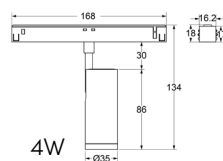

COMPATIBEL MET

**KODO
MPL 1**

**KODO
MPL 2**

**KODO
MPL 3**

**KODO
MPL 4**

**KODO
MPL 5**

TECHNISCHE SPECIFICATIES

Model	Watt	Bediening	Afmetingen	Lichtbundel hoek	Kleurtemperatuur	CRI	Lumen
Domo 1	4W	DALI Brightness Dim	D35 / H86	12~43°	27/30/35/4000K	Ra90	160lm
Domo 2	4W	DALI Tunable White	D35 / H86	12~43°	2700 ~ 5700 K	Ra90	160lm
Domo 3	4W	RF Remote Brightness Dim	D35 / H86	12~43°	27/30/35/4000K	Ra90	160lm
Domo 4	4W	RF Remote Tunable White	D35 / H86	12~43°	2700 ~ 5700 K	Ra90	160lm
Domo 5	10W	DALI Brightness Dim	D45*H114	8~40°	27/30/35/4000K	Ra90	350lm
Domo 6	10W	DALI Tunable White	D45*H114	8~40°	2700~5700K	Ra90	280lm
Domo 7	10W	RF Remote Brightness Dim	D45*H114	8~40°	27/30/35/4000K	Ra90	350lm
Domo 8	10W	RF Remote Tunable White	D45*H114	8~40°	2700~5700K	Ra90	280lm
Domo 9	12W	DALI Brightness Dim	D55*H142	8~50°	27/30/35/4000K	Ra90	550lm