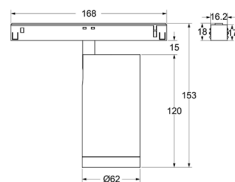

COMPATIBEL MET

**KODO
MPL 1**

**KODO
MPL 2**

**KODO
MPL 3**

**KODO
MPL 4**

**KODO
MPL 5**

TECHNISCHE SPECIFICATIES

Model	Watt	Bediening	Afmetingen	Lichtbundel hoek	Kleurtemperatuur	CRI	Lumen
Burano 1	12W	DALI Brightness Dim	D62*H120	11~50°	27/30/35/4000K	Ra90	920lm
Burano 2	12W	DALI Tunable White	D62*H120	11~50°	2700~5700K	Ra90	700lm
Burano 3	12W	RF Remote Brightness Dim	D62*H120	11~50°	27/30/35/4000K	Ra90	920lm
Burano 4	12W	RF Remote Tunable White	D62*H120	11~50°	2700~5700K	Ra90	700lm
Burano 5	12W	DALI Brightness Dim	D62*H120	11~50°	27/30/35/4000K	Ra90	920lm
Burano 6	12W	DALI Tunable White	D62*H120	11~50°	2700~5700K	Ra90	700lm
Burano 7	12W	RF Remote Brightness Dim	D62*H120	11~50°	27/30/35/4000K	Ra90	920lm
Burano 8	12W	RF Remote Tunable White	D62*H120	11~50°	2700~5700K	Ra90	700lm