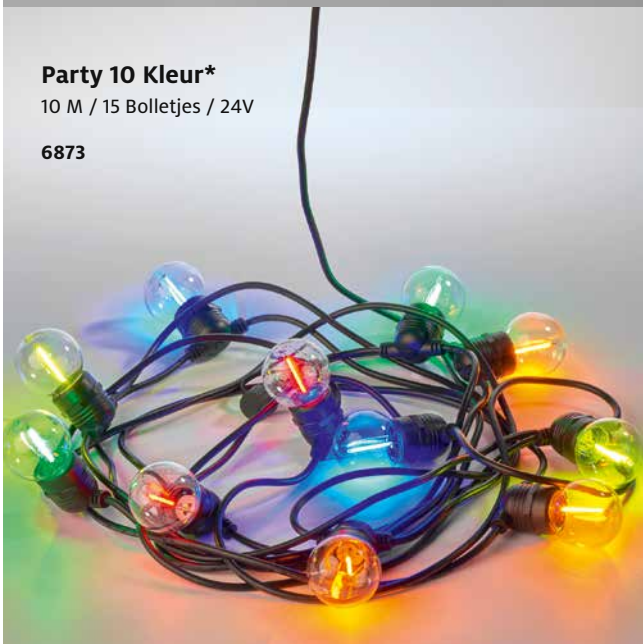

Party 10 Kleur*

10 M / 15 Bolletjes / 24V

6873

Lido touch USB

H: 35,3 B: 10 D: 10

○ 7621 Wit

● 7622 Zwart

● 7623 Corten

Built in rechargeable lithium battery, inclusive 1,5 M USB cable.

The full charge time is 6 hours with a maximum use of 9 hours.