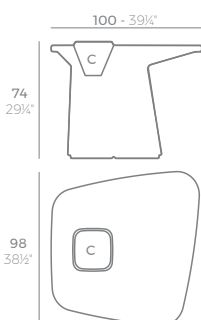

NOMA

Noma Mesa Noma Table

	Gal L	C (d x h) in C (a x h) cm	Basic Básico	Self-Watering Autorriego	Lacquered Lacado	White Led Cab. Led Blanco Cab.	RGBW Led Cab. Led RGBW Cab.	RGBW Led DMX Cab. Led RGBW DMX Cab.	RGBW Led Batt. Led RGBW Bat.	RGBW Led DMX Batt. Led RGBW DMX Bat.
Table - Mesa	1½" - 7	7¾" x 7¾" - 20 x 20	45100A	45100R	45100F	45100W	45100L	45100D	45100Y	45100DY