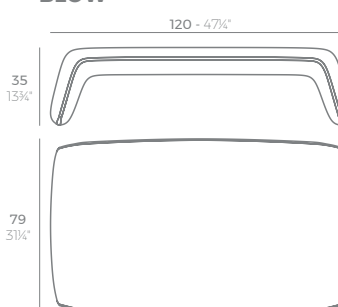

BLOW

BLOW Mesa Baja
BLOW Low Table

	Basic Básico	Lacquered Lacado	White Led Cab. Led Blanco Cab.	RGBW Led Cab. Led RGBW Cab.	RGBW Led DMX Cab. Led RGBW DMX Cab.	RGBW Led Batt. Led RGBW Bat.	RGBW Led DMX Batt. Led RGBW DMX Batt.
Low Table Basic Mesa Baja Basic	55015	-	55015W	55015L	55015D	55015Y	55015DY
Low Table Lacquered Mesa Baja Lacado	-	55015F	55015FW	55015FL	55015FD	55015FY	55015FDY

ULM

	Basic Básico	Lacquered Lacado	White Led Cab. Led Blanco Cab.	RGBW Led Cab. Led RGBW Cab.	RGBW Led DMX Cab. Led RGBW DMX Cab.	RGBW Led Batt. Led RGBW Bat.	RGBW Led DMX Batt. Led RGBW DMX Batt.
Low Table Mesa Baja	54132	54132F	54132W	54132L	54132D	54132Y	54132DY