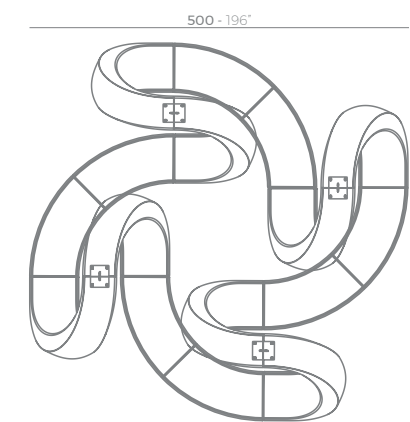

4 x 60007 AND - AND
8 x 60006 AND Banco - AND Bench