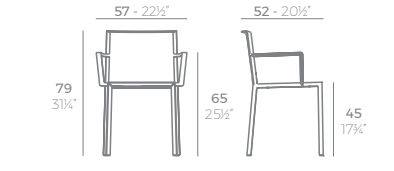

QUARTZ Silla con brazos
QUARTZ Chair with arms

Basic Básico	Lacquered Lacado	Cushion Acolchado (NAUTIC)	Cushion Acolchado (SILVERTEX, CREVIN, SAVANE, HERITAGE)
54195	54195F	54195CO	54195CCO