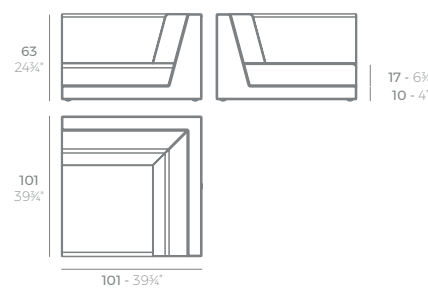

PIXEL Sofá Módulo Esquina
PIXEL Sectional Sofa Corner