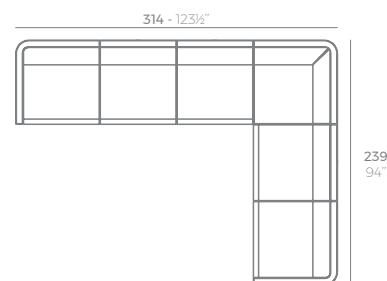

DELTA CORNER SOFA / SOFÁ ESQUINERO