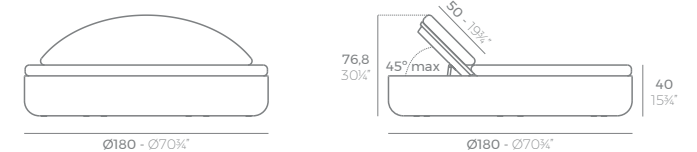

ULM Daybed reclining
ULM Daybed reclining backrest

	Rotation Giro	Thick Cushion Grosor acolchado
Daybed reclining backrest Daybed reclining	360° 360°	4" 10