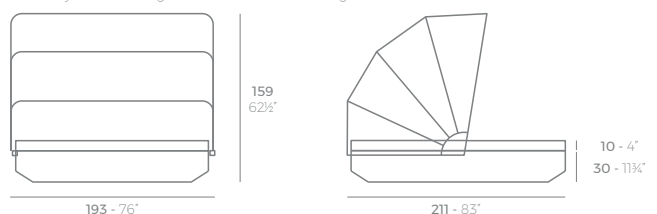

VELA

FRAME VINEYARD

FRAME VINEYARD Daybed con capota trenzada. FRAME VINEYARD Daybed with woven rope parasol.

	Basic Básico	Lacquered Lacado	White Led Cab. Led Blanco Cab.	RGBW Led Cab. Led RGBW Cab.	RGBW Led Batt. Led RGBW Bat.	RGBW Led DMX Cab. Led RGBW DMX Cab.	RGBW Led DMX Batt. Led RGBW DMX Bat.
Daybed round basic. Daybed basic redondo	54108	54108F	54108W	54108L	54108Y	54108D	54108DY
Daybed round basic with folding sunroof. Daybed basic redondo con parasol plegable	54187	54187F	54187W	54187L	54187Y	54187D	54187DY
Daybed 1 reclining backrest round. Daybed redondo reclinable	54122	54122F	54122W	54122L	54122Y	54122D	54122DY
Daybed 1 reclining backrest round with folding sunroof. Daybed redondo reclinable con parasol plegable	54188	54188F	54188W	54188L	54188Y	54188D	54188DY
Daybed basic square. Daybed basic cuadrado	54107	54107F	54107W	54107L	54107Y	54107D	54107DY
Daybed basic square with folding sunroof. Daybed basic cuadrado con parasol plegable	54184	54184F	54184W	54184L	54184Y	54184D	54184DY
Daybed 2 reclining backrest square. Daybed 2 cabezales reclinables	54180	54180F	54180W	54180L	54180Y	54180D	54180DY
Daybed 2 reclining backrest square with folding sunroof. Daybed 2 cabezales reclinables con parasol plegable	54185	54185F	54185W	54185L	54185Y	54185D	54185DY
Daybed 4 reclining backrest square. Daybed 4 cabezales reclinables	54104	54104F	54104W	54104L	54104Y	54104D	54104DY
Daybed 4 reclining backrest square with folding sunroof. Daybed 4 cabezales reclinables con parasol plegable	54186	54186F	54186W	54186L	54186Y	54186D	54186DY