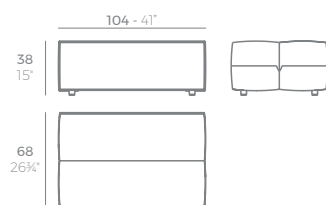

TABLET

TABLET Puff S
TABLET Ottoman S
ref. 54211