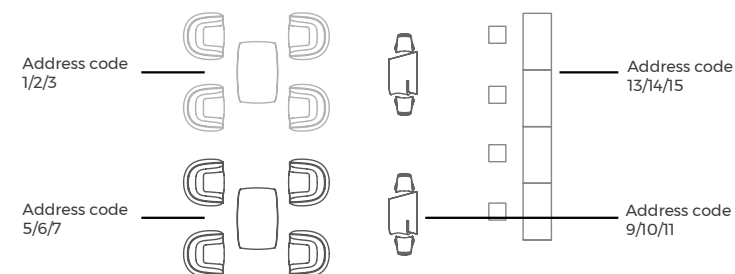

2* Example of DMX Wireless Professional Customized Configuration