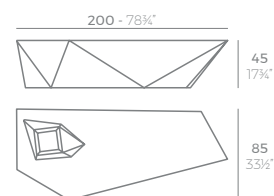

FAZ

FAZ Banco
FAZ Bench

	Basic Básico	Self-Watering Autorniego	Lacquered Lacado	White Led Cab. Led Blanco Cab.	RGBW Led Cab. Led RGBW Cab.	RGBW Led Batt. Led RGBW Bat.	RGBW Led DMX Cab. Led RGBW DMX Cab.	RGBW Led DMX Batt. Led RGBW DMX Bat.	Cushion Acolchado	Joining hardware kit for 3 benches Kit unión 3 bancos
Bench Banco	54046	54046R	54046F	54046W	54046L	54046Y	54046D	54046DY	54046CO	54046X