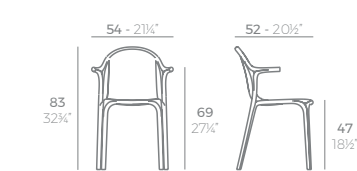

BROOKLYN Silla con brazos
BROOKLYN Chair with arms

Basic Básico	Lacquered Lacado	Cushion Acolchado (NAUTIC)	Cushion Acolchado (SILVERTEX, CREVIN, SAVANE, HERITAGE)
65038	65038F	65038CO	65038CCO