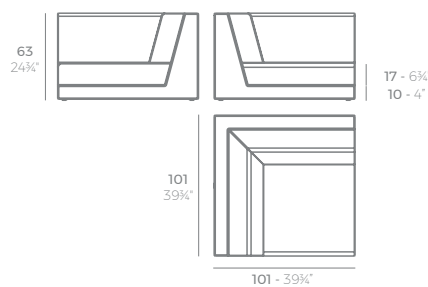

PIXEL Sofá Módulo Derecho
PIXEL Sectional Sofa Right