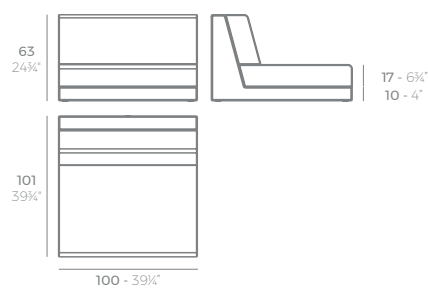

LOUNGE CHAIRS & SOFAS SILLONES Y SOFÁS

PIXEL

PIXEL Sofá Módulo Central Bajo
PIXEL Sectional Sofa Low Armless