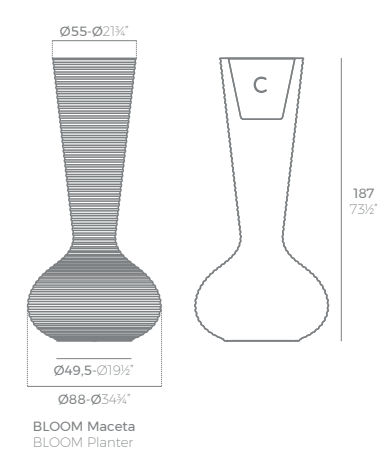

BLOOM

	Gal L	C=Ø x h in C=Ø x h cm	Basic Básico	Self-Watering Autorriego	Lacquered Lacado	White Led Cab. Led Blanco Cab.	RGBW Led Cab. Led RGBW Cab.	RGBW Led Batt. Led RGBW Bat.	RGBW Led DMX Cab. Led RGBW DMX Cab.	RGBW Led DMX Batt. Led RGBW DMX Bat.
Planter Maceta	2¼ - 10	Ø7¼" x 15¼" - Ø44 x 40	65019A	65019R	65019F	65019W	65019L	65019Y	65019D	65019DY