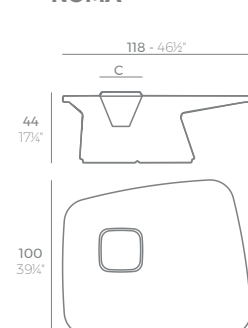

NOMA

Noma Mesa Baja
Noma Low Table

	Cal L	C (d x h) in C (a x h) cm	Basic Básico	Self-Watering Autorriego	Lacquered Lacado	White Led Cab. Led Blanco Cab.	RGBW Led Cab. Led RGBW Cab.	RGBW Led DMX Cab. Led RGBW DMX Cab.	RGBW Led Batt. Led RGBW Bat.	RGBW Led DMX Batt. Led RGBW DMX Batt.
Low Table - Mesa Baja	7	7 1/2" x 7 1/2" - 20 x 20	4515A	4515R	4515F	4515W	4515L	4515D	4515Y	4515DY