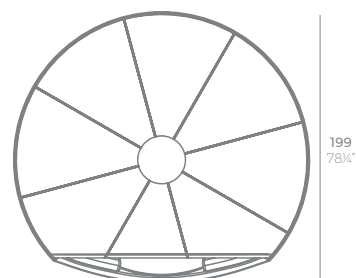

MOON Daybed con capota trezada
MOON Daybed with woven rope roof

218 - 85 1/2"

218 - 85 1/2"

MOON Daybed con Capota Textil
MOON Daybed with Fabric Roof

Optional Opcional	Bluetooth sound system pack 200W Bluetooth sound system pack 200W	4-Pillow pack 23 1/2" x 23 1/2" Pack 4 cojines 60x60cm
	54099	54101
	54099	54101
	54326	54326