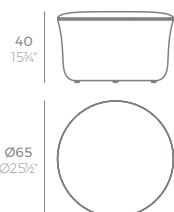

SUAVE Puff Ø65x40cm
SUAVE Ottoman Ø65x40cm
ref. 67007