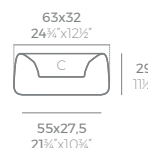

ORGANIC JARDINERAS

	Gal L	C= Ø x h in C= Ø x h cm	Basic Básico	Self-Watering Autorriego	Lacquered Lacado	White Led Cab. Led Blanco Cab.	RGBW Led Cab. Led RGBW Cab.	RGBW Led Batt. Led RGBW Bat.	RGBW Led DMX Cab. Led RGBW DMX Cab.	RGBW Led DMX Batt. Led RGBW DMX Bat.
Jardiniere 24 1/4" x 12 1/2" x 1 1/2" - Jardinerera 63x32x29 cm	2 - 8	7 1/2" x 14 1/2" x 4" - 19 x 37 x 10	42317A	42317R	42317RF	42317W	42317L	42317Y	42317D	42317DY
Jardiniere 35 1/4" x 18" x 16 1/4" - Jardinerera 91x46x41 cm	4 1/4 - 16	10 1/2" x 20 1/2" x 7 1/2" - 27 x 53 x 20	42318A	42318R	42318RF	42318W	42318L	42318Y	42318D	42318DY
Jardiniere 30" x 15" x 23 1/4" - Jardinerera 76x38x59 cm	4 1/4 - 16	9" x 17 1/2" x 5 1/2" - 23 x 45 x 14	42319A	42319R	42319RF	42319W	42319L	42319Y	42319D	42319DY