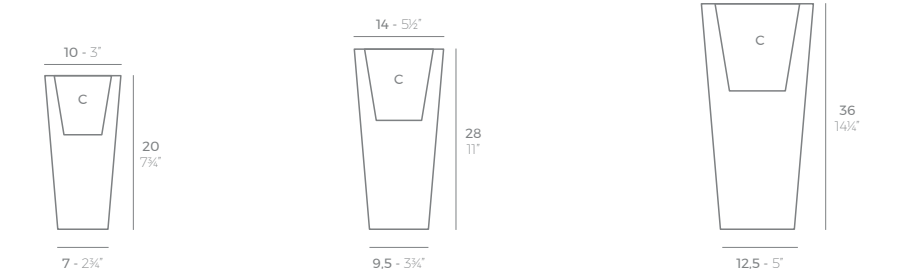

CONO CUADRADO ALTO NANO

CONO ALTO Nano 10 cm
HIGH CONE Nano 3"

	Gal L	C = d x h in C = d x h cm	Nano Nano	Nano Lacquered Lacado Nano	Nano Led Nano Led
Nano High Cone 3"x7¾" - Nano Cono Alto 10x20 cm	¼ - 0,5	3¼" x 4¼" - 8 x 12	41210A	41210F	41210W
Nano High Cone 5½"x11" - Nano Cono Alto 14x28 cm	½ - 1,5	4½" x 7" - 11 x 18	41214A	41214F	41214W
Nano High Cone 7"x14¼" - Nano Cono Alto 18x36 cm	1 - 3	7" x 9" - 14 x 23	41218A	41218F	41218W