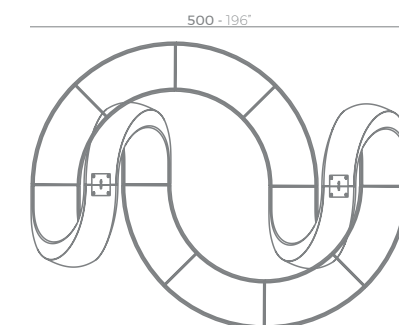

2 x 60007 AND - AND
8 x 60006 AND Banco - AND Bench