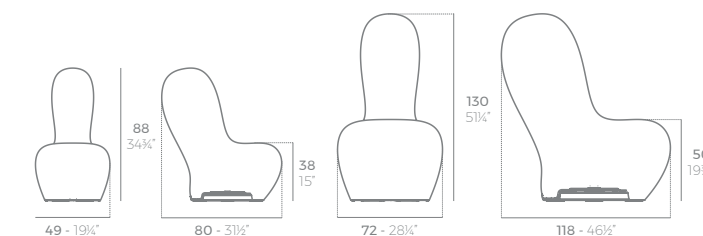

SABINAS

SABINAS Lámpara Low
Sabinas Low Lamp

SABINAS Lámpara High
Sabinas High Lamp

	White Led Cab. Led Blanco Cab.	RGBW Led Cab. Led RGBW Cab.	RGBW Led Batt. Led RGBW Bat.	RGBW Led DMX Cab. Led RGBW DMX Cab.	RGBW Led DMX Batt. Led RGBW DMX Bat.
Low Lamp Lámpara Low	45011W	45011L	45011Y	45011D	45011DY
High Lam Lámpara High	45010W	45010L	45010Y	45010D	45010DY

JUT CHILL

	White Led Cab. Led Blanco Cab.	RGBW Led Cab. Led RGBW Cab.	RGBW Led Batt. Led RGBW Bat.	RGBW Led DMX Cab. Led RGBW DMX Cab.	RGBW Led DMX Batt. Led RGBW DMX Bat.	Hanging Support Kit Kit Soporte Colgante
Lamp Lámpara	44419W	44419L	44419Y	44419D	44419DY	48000X