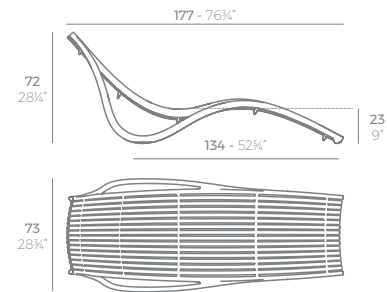

IBIZA

IBIZA Tumbona
IBIZA Sun Lounger