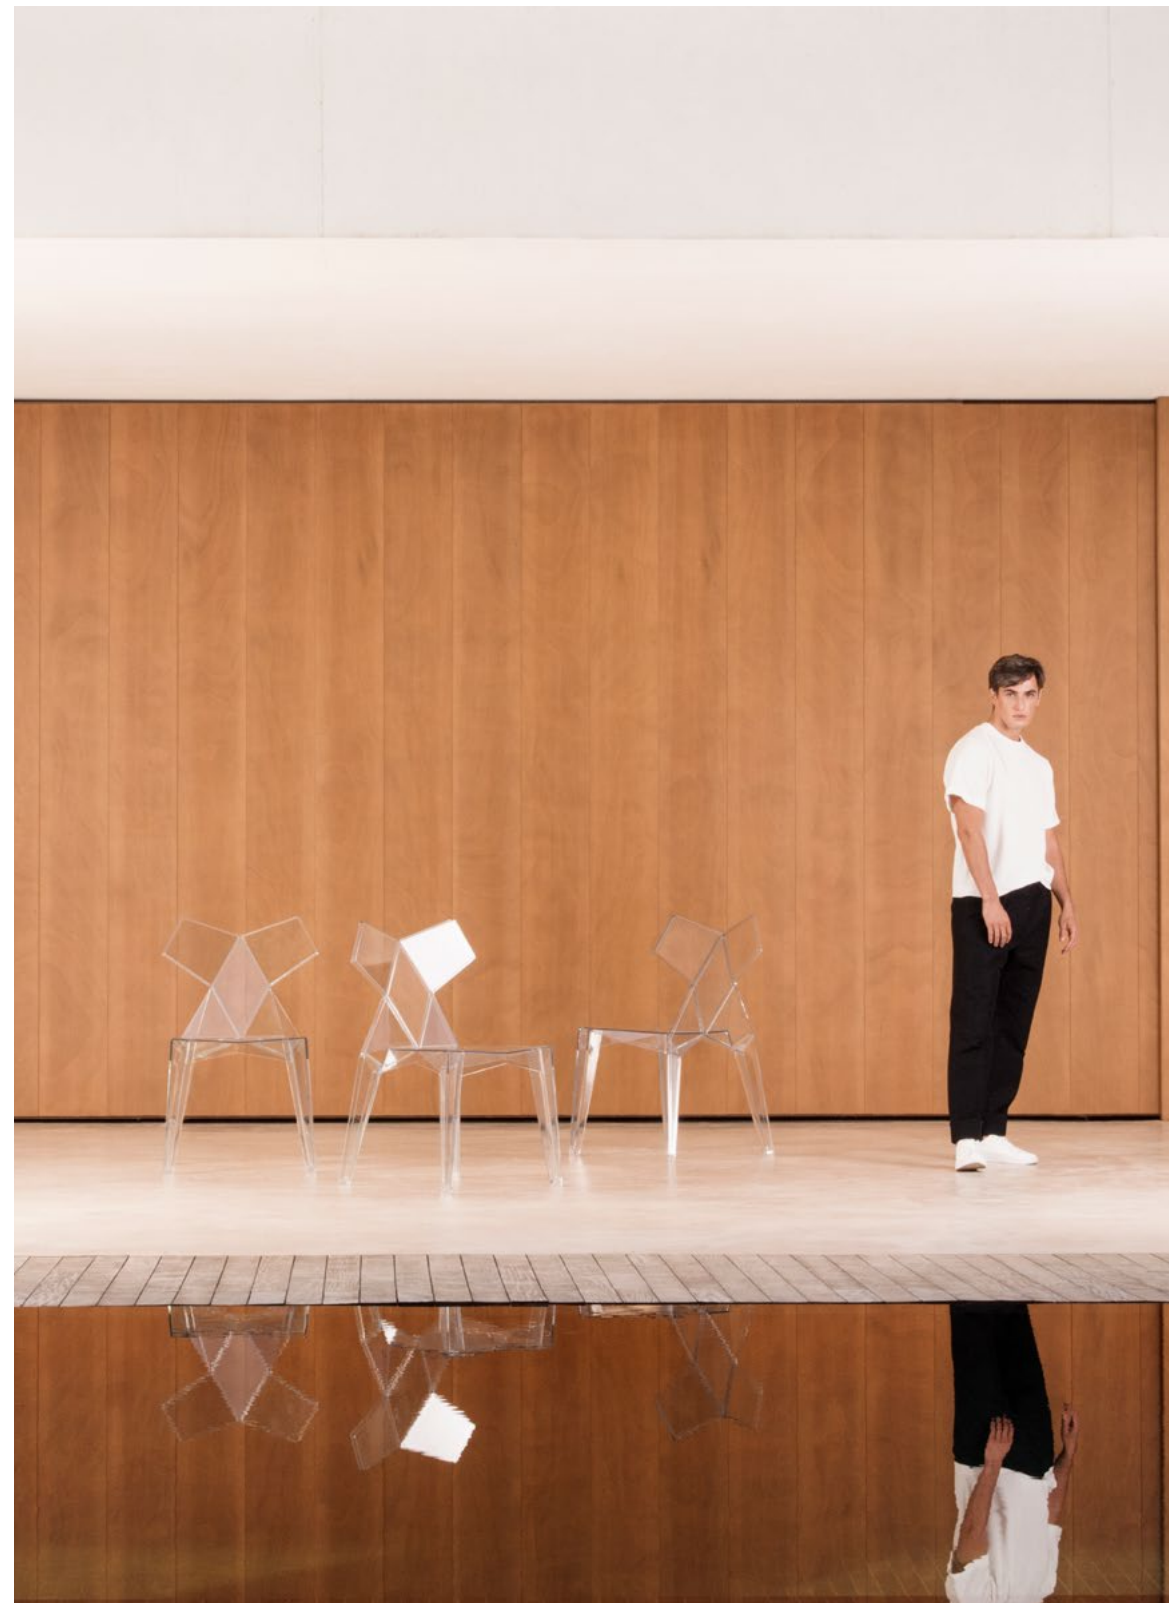

KIMONO CHAIR
fume & black & cristal

KIMONO CHAIR
cristal