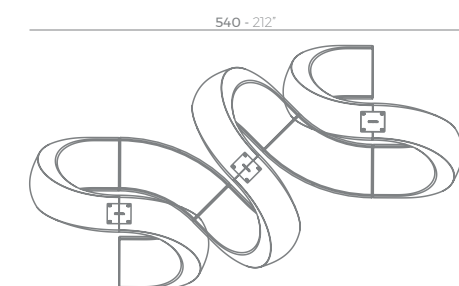

POSIBLES COMBINACIONES - COMBINATION OPTIONS

3 x 60007 AND - AND
2 x 60006 AND Banco - AND Bench