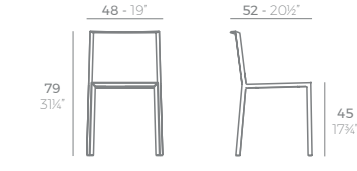

QUARTZ

QUARTZ Silla
QUARTZ Chair

Basic Básico	Lacquered Lacado	Cushion Acolchado (NAUTIC)	Cushion Acolchado (SILVERTEX, CREVIN, SAVANE, HERITAGE)
54194	54194F	54194CO	54194CCO