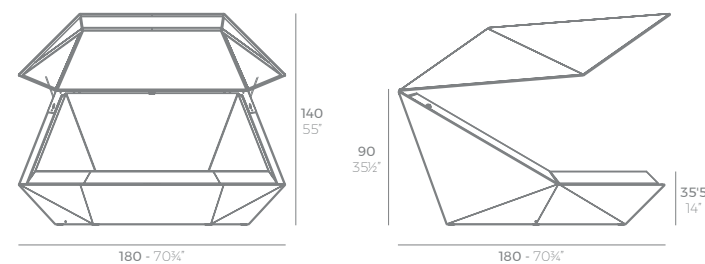

FAZ Daybed con parasol
FAZ Daybed with parasol

	Open Abierto	Close Cerrado	Rotation Giro	Thick Cushion Grosor acolchado
Daybed with parasol Daybed con parasol	55" 140	35 1/2" 90	360° 360°	3 3/4" 8

Optional Opcional	Bluetooth sound system pack 200W Bluetooth sound system pack 200W	4-Pillow pack 23 1/2" x 23 1/2" Pack 4 cojines 60x60cm
	54099	54101
	54099	54101