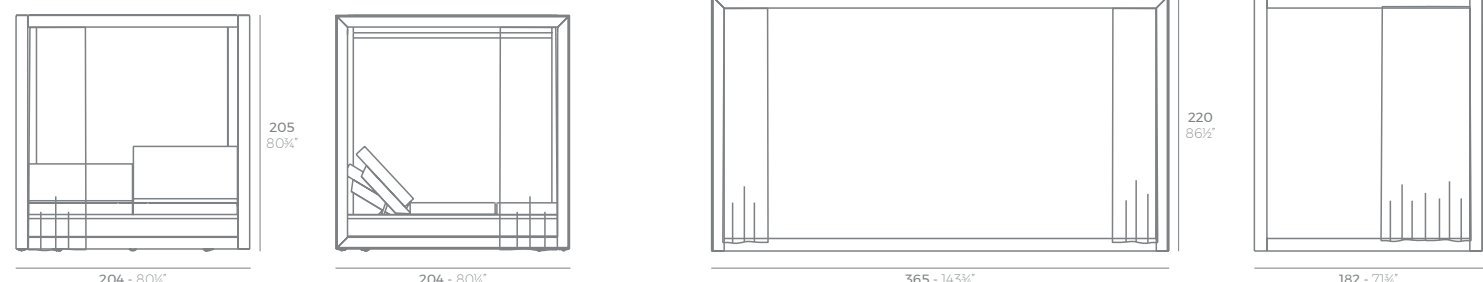

VELA

VELA Pérgola con estor (daybed no incluido)
VELA Canopy with blind (daybed not included)
ref. 54115F

VELA Cenedor S
VELA S Pavilion
ref. 54130F

VELA Pérgola con cortinas (daybed no incluido)
VELA Canopy with curtain (daybed not included)
ref. 54183F