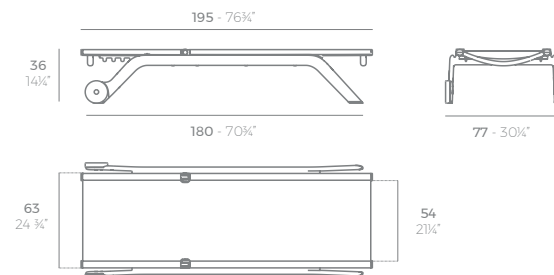

AFRICA

AFRICA Tumbona
AFRICA Sun Lounger
ref. 65048