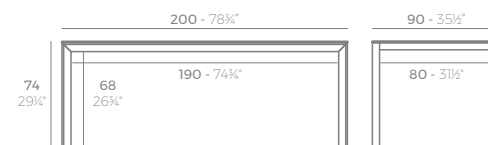

FRAME Mesa 200x90cm
FRAME Dining Table 78 1/2" x 35 1/2"

	HPL Black Edge HPL Borde Negro	HPL White Edge HPL Borde Blanco	Dekton
Dining Table Mesa	54239F	54239FB	54270M