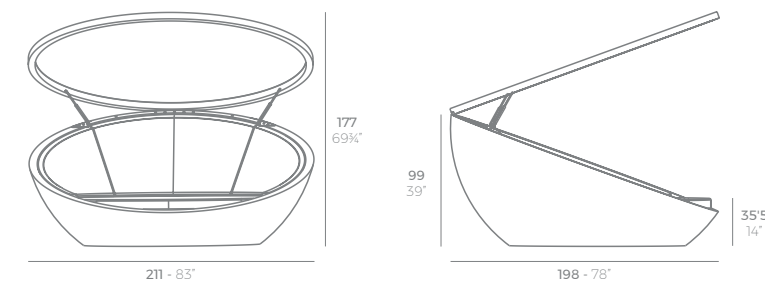

ULM Daybed con parasol
ULM Daybed with sunroof

	Open Abierto	Close Cerrado	Rotation Giro	Thick Cushion Grosor acolchado
Daybed with sunroof Daybed con parasol	69 1/4" 177	39" 99	360° 360°	3 3/4" 8