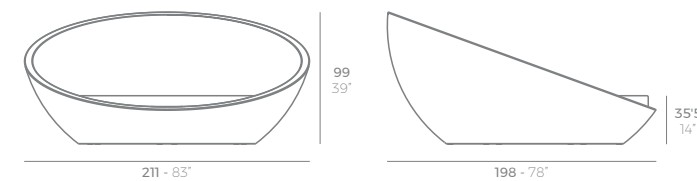

ULM

ULM Daybed
ULM Daybed

	Rotation Giro	Thick Cushion Grosor acolchado
Daybed Daybed	360° 360°	3 3/4" 8