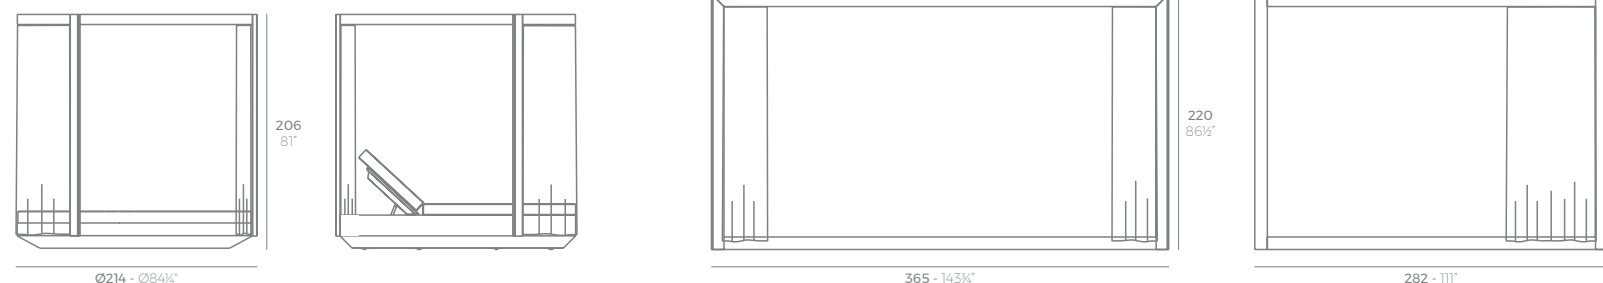

VELA Pérgola redonda (daybed no incluido)
VELA Round canopy (daybed not included)
ref. 54137F

VELA Cenedor L
VELA L Pavilion
ref. 54129F