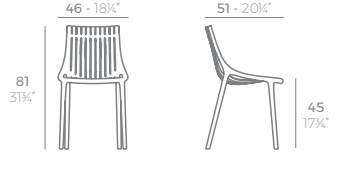

IBIZA

IBIZA Silla
IBIZA Chair

Basic Básico	Lacquered Lacado	Cushion Acolchado (NAUTIC)	Cushion Acolchado (SILVERTEX, CREVIN, SAVANE, HERITAGE)
65040	65040F	65040CO	65040CCO