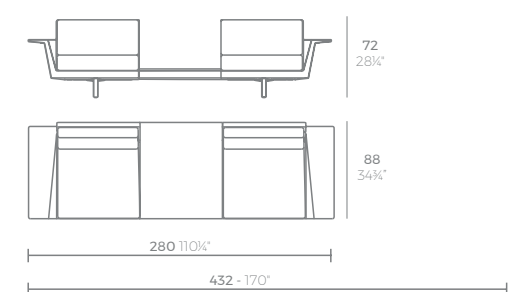

2 seats + table - plazas + mesa	280 - 110 1/4"
4 seats + table - plazas + mesa	432 - 170"

	Dimensions Dimensiones	Basic Básico	Lacquered Lacado
2-seat + table - Sofá 2 plazas + mesa	110 1/2x34 1/2x28 1/2 - 280x88x72	76013	76013F
3-seat + table - Sofá 3 plazas + mesa	170x34 1/2x28 1/2 - 432x88x72	76015	76015F