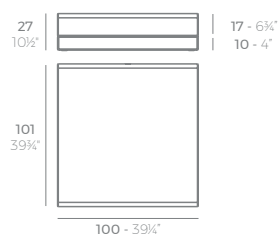

TABLES MESAS

PIXEL

PIXEL Puff
PIXEL Ottoman

	Basic Básico	Lacquered Lacado	White Led Cab. Led Blanco Cab.	RGBW Led Cab. Led RGBW Cab.	RGBW Led Batt. Led RGBW Bat.	RGBW Led DMX Cab. Led RGBW DMX Cab.	RGBW Led DMX Batt. Led RGBW DMX Bat.
PIXEL Ottoman PIXEL Puff	54257	54257F	54257W	54257L	54257Y	54257D	54257DY