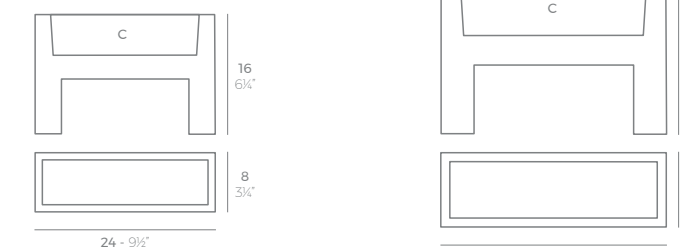

MURO NANO

MURO Nano 24 x 8 x 16 cm
WALL Nano 9½" x 3¼" x 6¼"

	Gal L	C = d x h in C = d x h cm	Nano Nano	Nano Lacquered Lacado Nano	Nano Led Nano Led
Nano Wall 9½"x3¼"x6¼" - Nano Muro 24x8x16 cm	¼ - 1	8½" x 2½" x 2½" - 22 x 6 x 7	42608A	42608F	42608W
Nano Wall 11¼"x4"x7¾" - Nano Muro 30x10x20 cm	½ - 1,5	11" x 3¼" x 3¼" - 28 x 8 x 8	42610A	42610F	42610W