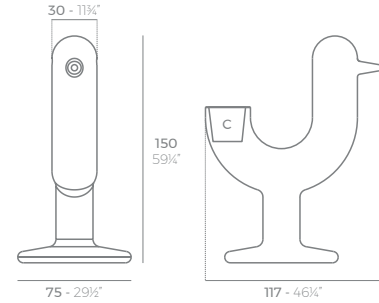

PEACOCK

PEACOCK Macetero