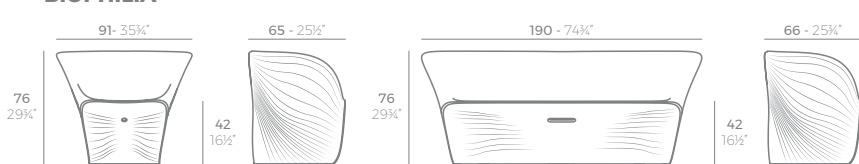

BIOPHILIA

BIOPHILIA Butaca
BIOPHILIA Lounge Chair

BIOPHILIA Sofá
BIOPHILIA Sofa

	Basic Básico	Lacquered Lacado	White Led Cab. Led Blanco Cab.	RGBW Led Cab. Led RGBW Cab.	RGBW Led DMX Cab. Led RGBW DMX Cab.	RGBW Led Batt. Led RGBW Bat.	RGBW Led DMX Batt. Led RGBW DMX Batt.	Lacquered Two-Tone Lacado Dos-Tonos	Cushion Acolchado
Lounge Chair - Butaca	59002	59002F	59002W	59002L	59002D	59002Y	59002DY	59002FP	59002CO
Sofa - Sofá	59003	59003F	59003W	59003L	59003D	59003Y	59003DY	59003FP	59003CO