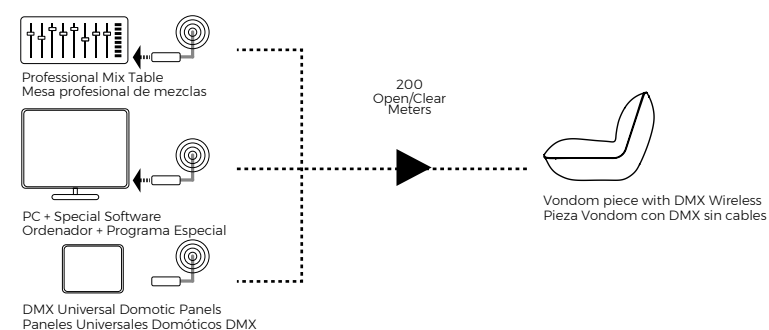

1* DMX Wireless Standard Configuration

Preset three separate Family products: POTS, LAMPS & FURNITURE.

2* DMX Wireless Customized Configuration

You can send us your customized special environment that you want to control independently and we will set it up.