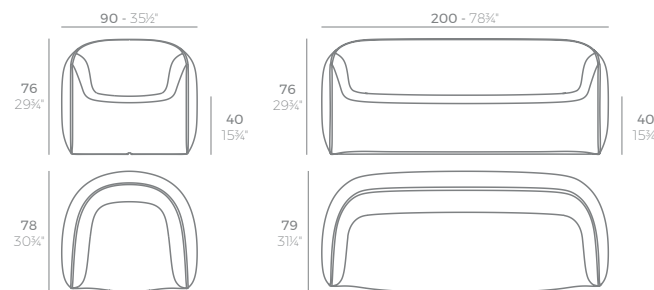

BLOW

BLOW Butaca
BLOW Lounge Chair

BLOW Sofá
BLOW Sofa

	Basic Básico	Lacquered Lacado	White Led Cab. Led Blanco Cab.	RGBW Led Cab. Led RGBW Cab.	RGBW Led DMX Cab. Led RGBW DMX Cab.	RGBW Led Batt. Led RGBW Bat.	RGBW Led DMX Batt. Led RGBW DMX Bat.	Cushion Acolchado
Lounge Chair - Butaca	55014	55014F	55014W	55014L	55014D	55014Y	55014DY	55014CO
Sofa - Sofá	55016	55016F	55016W	55016L	55016D	55016Y	55016DY	55016CO