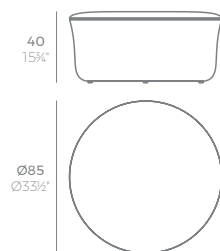

SUAVE Puff Ø85x40cm
SUAVE Ottoman Ø85x40cm
ref. 67008