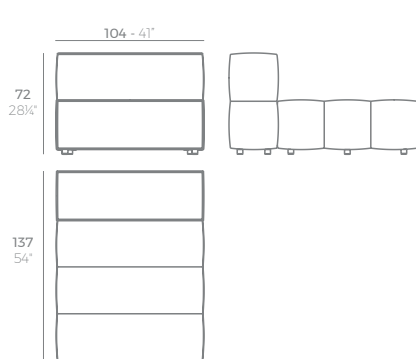

TABLET Sofá Módulo Central Chaiselongue
TABLET Sectional Sofa Armless Chaiselongue
ref. 54226