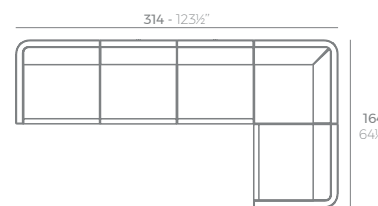

DELTA CORNER SOFA / SOFÁ ESQUINERO