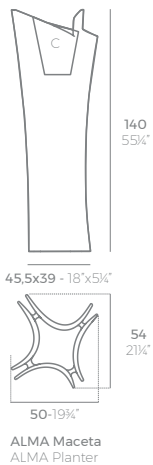

ALMA

	Gal L	C= d x d' in C= d x d' cm	Self-Watering Autorriego	Lacquered Lacado	White Led Cab. Led Blanco Cab.	RGBW Led Cab. Led RGBW Cab.	RGBW Led Batt. Led RGBW Bat.	RGBW Led DMX Cab. Led RGBW DMX Cab.	RGBW Led DMX Batt. Led RGBW DMX Bat.
Planter Maceta	2¼ - 10	7¼" x 9 ½" - 20 x 24	53013R	53013F	53013W	53013L	53013Y	53013D	53013DY