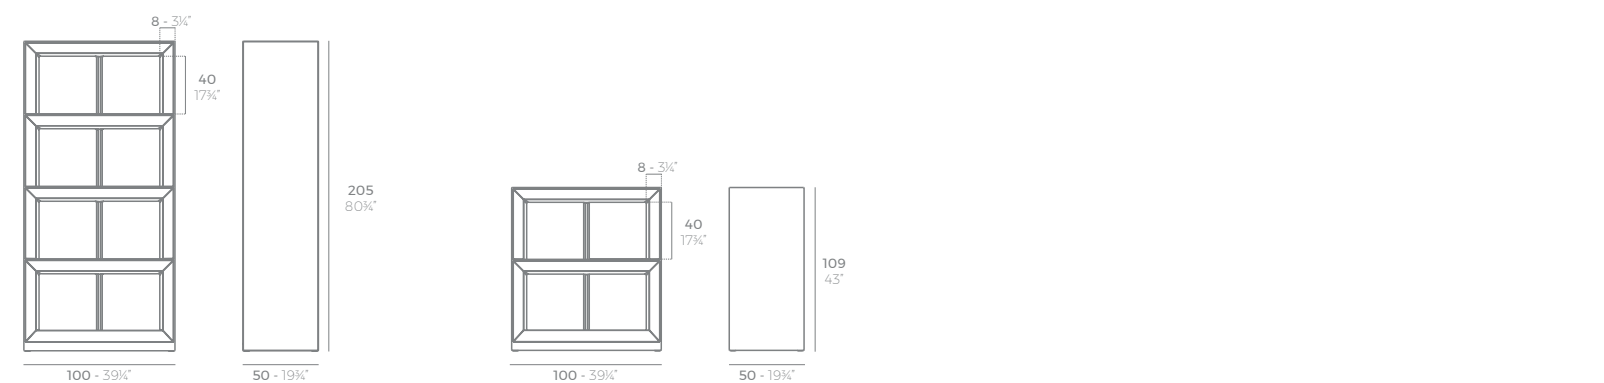

VELA Contrabarra
VELA Shelving system

VELA Contrabarra
VELA Shelving system