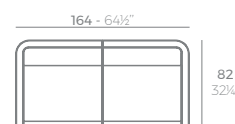

COMBINATION OPTIONS - POSIBLES COMBINACIONES

1 x 54173 Módulo Izquierdo - Sectional Sofa Left
1 x 54174 Módulo Derecho - Sectional Sofa Right