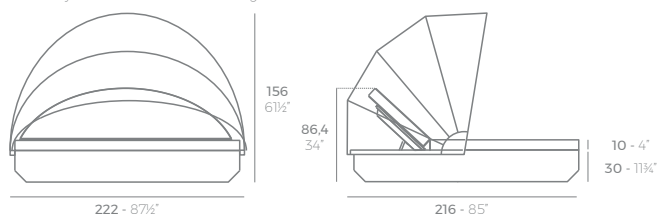

VELA Daybed redondo reclinable con parasol plegable. Giro 360°. VELA Daybed 1 reclining backrest round with folding sunroof. Rotation 360°.