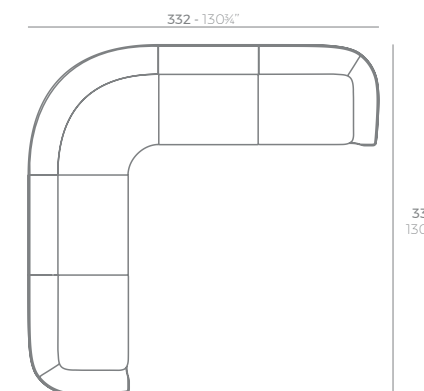

2 x 67002 Sofá Módulo Central - Sectional Sofa Armless
1 x 67018 Sofá Módulo Izquierdo Chaiselongue - Sectional Sofa Left Chaiselongue
1 x 67016 Sofá Módulo Derecho Chaiselongue - Sectional Sofa Right Chaiselongue