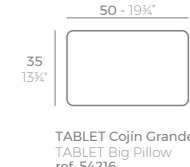

TABLET Cojín Pequeño
TABLET Little Pillow
ref. 54215

TABLET Cojín Grande
TABLET Big Pillow
ref. 54216