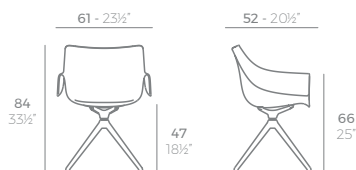

INSPIRING PROJECTS

DIMENSIONS

CHAIRS SILLAS

MANTA

MANTA Sillón Cantilever
MANTA Armchair Cantilever
ref. 65047

MANTA Sillón Giratorio
MANTA Armchair Swivel
ref. 65053

MANTA Sillón Giratorio con ruedas
MANTA Armchair Swivel with casters
ref. 65054