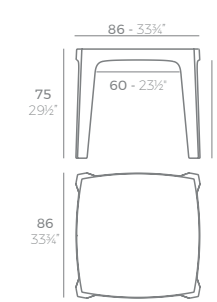

SOLID

SOLID Mesa SOLID Dining Table Ref:55025

	Basic Básico	Lacquered Lacado
Table 35½" x 35½" Mesa 90x90	44410	44410F
Table 20¾" x 35½" Mesa 180x90	44406	44406F