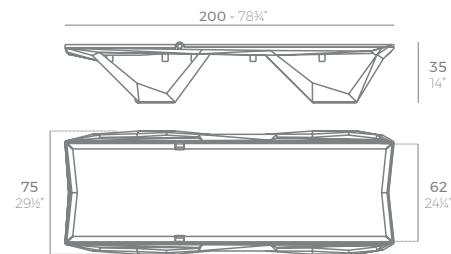

VOXEL Tumbona
VOXEL Sun Lounger
ref. 51035