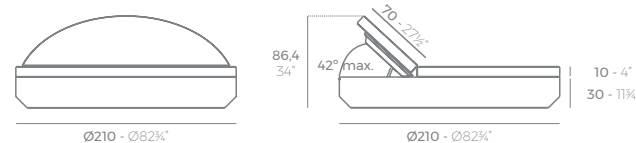

VELA

VELA Daybed redondo reclinable. Giro 360°. VELA Daybed 1 reclining backrest round. Rotation 360°.