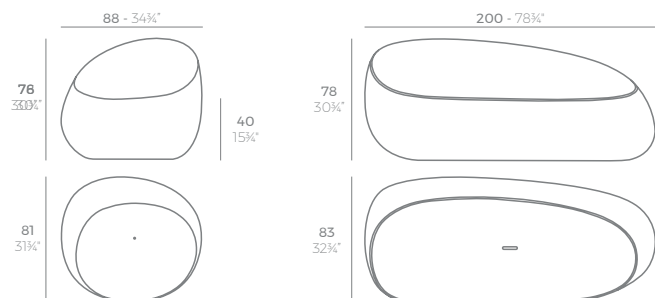

STONE

STONE Butaca
STONE Lounge Chair

STONE Sofá
STONE Sofa

	Basic Básico	Lacquered Lacado	White Led Cab. Led Blanco Cab.	RGBW Led Cab. Led RGBW Cab.	RGBW Led DMX Cab. Led RGBW DMX Cab.	RGBW Led Batt. Led RGBW Bat.	RGBW Led DMX Batt. Led RGBW DMX Bat.	Nautic Cushion Nautic Acolchado	Silvertex / Crevin Cushion Silvertex / Crevin Acolchado
Lounge Chair - Butaca	55006	55006F	55006W	55006L	55006D	55006Y	55006DY	55006CO	55006CCO
Sofa - Sofá	55005	55005F	55005W	55005L	55005D	55005Y	55005DY	55005CO	55005CCO