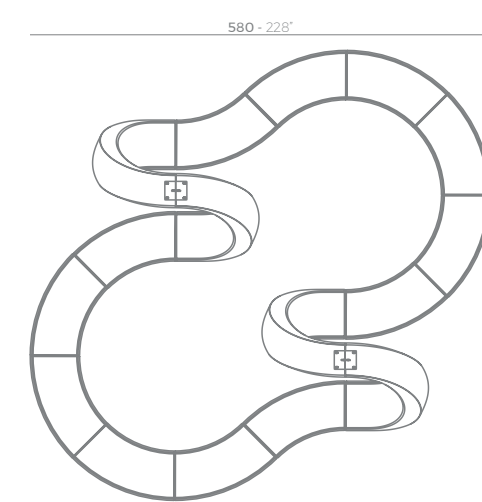

2 x 60007 AND - AND
12 x 60006 AND Banco - AND Bench