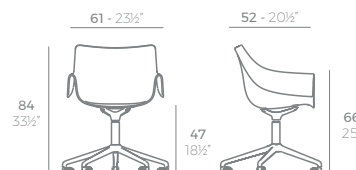

INSPIRING PROJECTS

DIMENSIONS

CHAIRS SILLAS

MANTA

MANTA Sillón Cantilever
MANTA Armchair Cantilever
ref. 65047

MANTA Sillón Giratorio
MANTA Armchair Swivel
ref. 65053

MANTA Sillón Giratorio con ruedas
MANTA Armchair Swivel with casters
ref. 65054