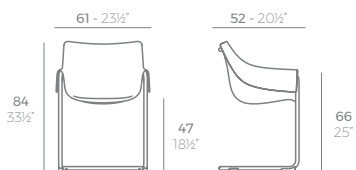

INSPIRING PROJECTS

DIMENSIONS

CHAIRS SILLAS

MANTA

MANTA Sillón Cantilever
MANTA Armchair Cantilever
ref. 65047

MANTA Sillón Giratorio
MANTA Armchair Swivel
ref. 65053

MANTA Sillón Giratorio con ruedas
MANTA Armchair Swivel with casters
ref. 65054