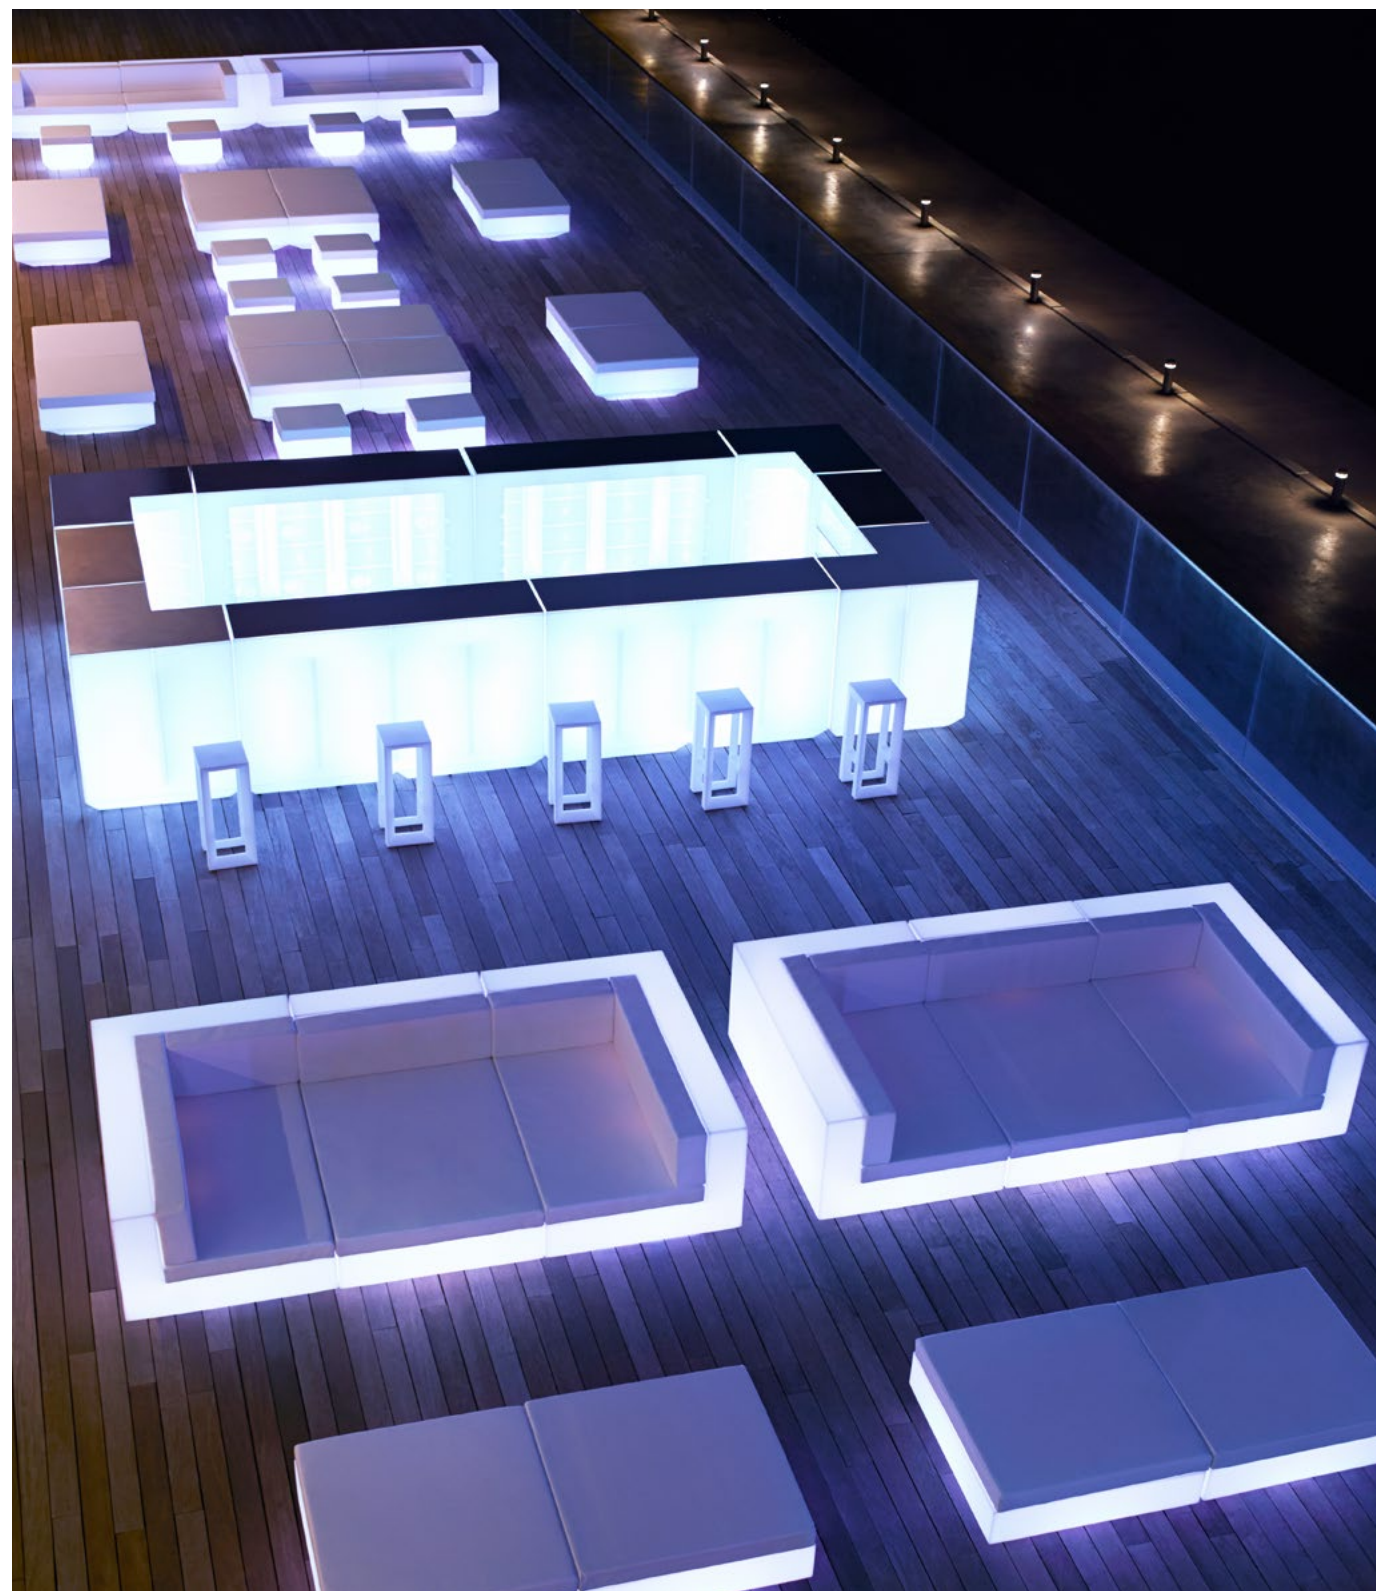

VELA
ARMCHAIR & TABLE & NANO POT
bronze + glass table top

VELA **COUNTER & CHAISE LONGUE & OTTOMANS & FRAME STOOLS**
ice + rgbw + nautic white cushions