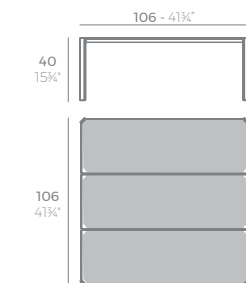

TABLET Mesa Baja 3
TABLET Low Table 3
ref. 55221