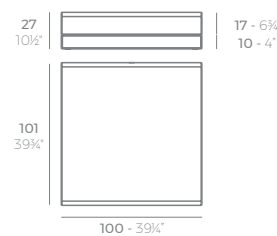

PIXEL Puff
PIXEL Ottoman