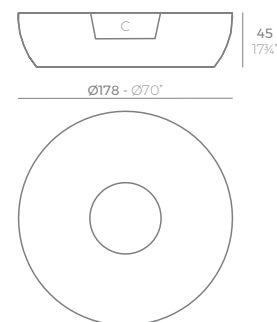

VASES

	Cal L	C (d x h) in C (a x h) cm	Basic Básico	Self-Watering Autorniego	Lacquered Lacado	White Led Cab. Led Blanco Cab.	RGBW Led Cab. Led RGBW Cab.	RGBW Led Batt. Led RGBW Bat.	RGBW Led DMX Cab. Led RGBW DMX Cab.	RGBW Led DMX Batt. Led RGBW DMX Bat.	Cushion Acolchado
Island Isla	271/4" 103	Ø27 1/4" x 15 1/4" Ø69 x 39	47178A	47178R	47178F	47178W	47178L	47178Y	47178D	47178DY	47178CO

FRAME

FRAME Banco
FRAME Bench

	Basic Básico	Lacquered Lacado	Cushion Acolchado
Bench Banco	54087	54087F	54087CO