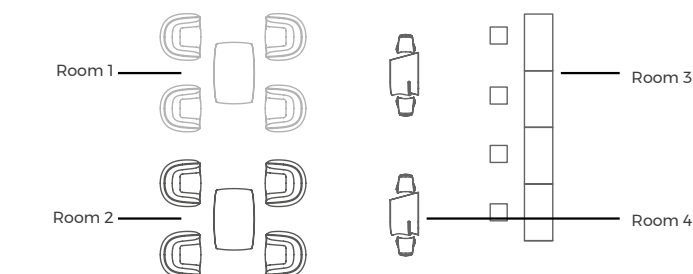

2* Example of DMX Wireless Home Customized Configuration

MAINTENANCE & SAFETY GENERAL

Our productions are manufactured according to ISO 9001:2008 quality and ISO 14001:2004 environmental quality, by using high quality materials we guarantee long life of our products.

In order to provide a durable and safe use to the product, please follow the following recommendations:

- All our products are suitable for indoor and outdoor use.
- Continuous exposure to the sun (especially with the dark colors) can cause burning injuries by direct contact with your skin. To avoid this, please check the temperature of the furniture in case of long-term exposure to the sun.
- Place the item on a flat surface to avoid uncontrolled movements.
- Keep the item far from excessive heat sources.
- The product is not a toy. To avoid accidents, do not allow children to play with it.
- Keep furniture away from dust to keep it clean, if cleaning is required we recommend the use of pressure washers, such as KARCHER'S and/or domestic degreasing cleaner periodically. Never use abrasive or corrosive products.
- To preserve the product, we recommend the usage of VONDOM cover for every item.
- In the case of lacquered products, we recommend car wax every 2 or 3 months, as it will avoid the appearance of possible scratches.
- Outdoor cushions are available only some models. We recommend you clean them periodically with a cloth and basic soap and water.
- Clean the stainless steel parts with appropriate products.
- When changing bulbs, please make sure the cord is not connected to the main power.
- If cords suffer any damage, they must be changed exclusively by the manufacturer or by a professional.
- If the RGB LED stops working, please do not handle it. Contact the manufacturer or your distributor immediately.

CLEANING GENERAL

Vondom Outdoor Furniture cleans easily and stays impeccable.

Steps for clean outdoor furniture:

1. Spray the degreaser over the dirty surface.
  2. Rub it with a damp cloth.
  3. Rinse with abundant water with pressure washer.
2. Cautions! Don't use pressure washer for cushions and lacquered finish items.
4. Dry it outside and enjoy our products.

We hope you enjoy our products. If you need any further information, please contact our CUSTOMER SERVICE department by calling **+34 96 239 84 86** or sending us an e-mail to **info@vondom.com**.

Remote Control Instructions

- △ Repeat last order (Re-send order)
- ⏻ ON / OFF
- A/B/C Groups (A = Furniture and furnishings / B = Planters & Pots / C = Lamps) can be customized, 3 maximum items.
- ABC Controls all groups simultaneously
- Automatic color change
- Memory Button (for programming custom colors) (consult "advanced functions")
- Programmed colors (Yellow, Orange, Red, Purple, Blue, Cyan, Green, Light Green)
- ⊗ Warm White 2700K / Natural White 4000k / Cool White 6500k
- +/- More / less (speed or intensity)

- Remote Control Battery: CR2032
- RF Controller: 433 Mhz / 10-15 meters (30-45 feet) range
- IP20 / indoor use only.

KEY ICONS

- Please avoid direct exposure to sun and rain.