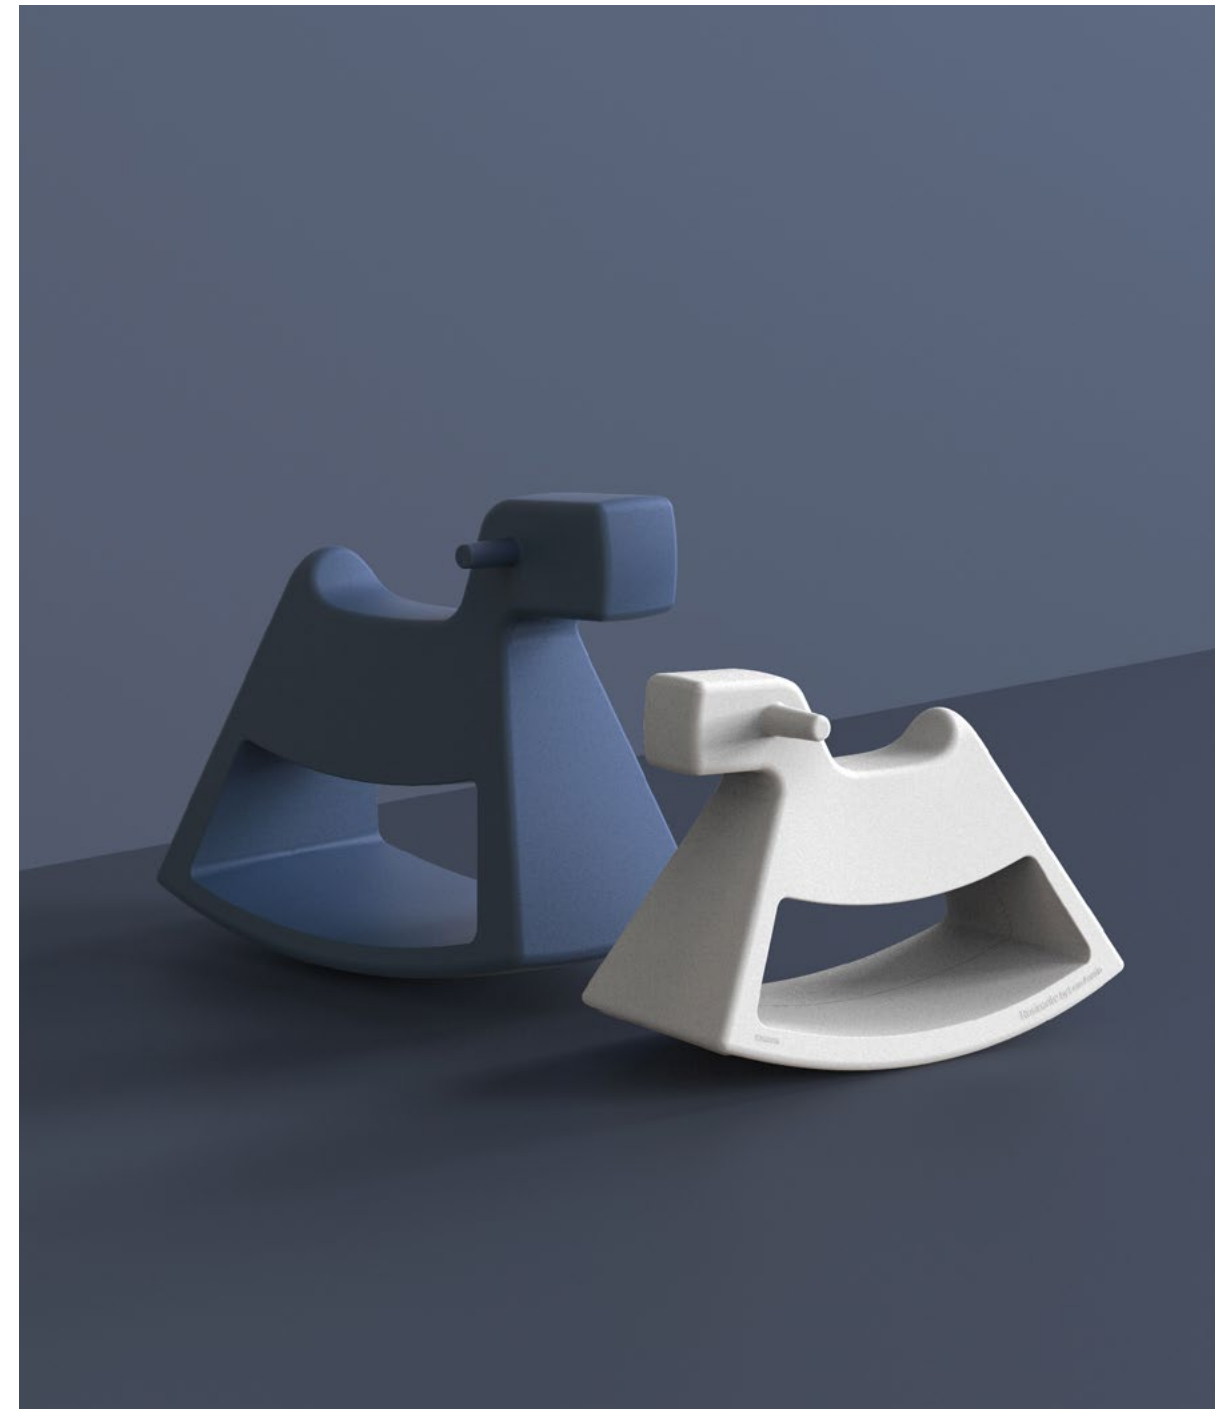

ROSINANTE

by Eero Aarnio

ROSINANTE **ROCKING HORSE**
navy & white