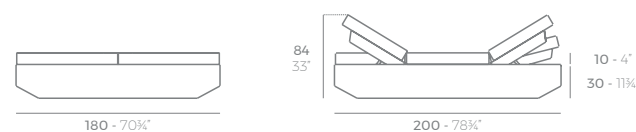

VELA Daybed 4 cabezales reclinables. Giro 360°. VELA Daybed 4 reclining backrest square. Rotation 360°.