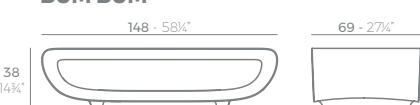

BUM BUM

BUM BUM Mesa Baja
BUM BUM Low Table

	Basic Básico	Lacquered Lacado	White Led Cab. Led Blanco Cab.	RGBW Led Cab. Led RGBW Cab.	RGBW Led DMX Cab. Led RGBW DMX Cab.	RGBW Led Batt. Led RGBW Bat.	RGBW Led DMX Batt. Led RGBW DMX Batt.
Low Table Basic	65007	-	65007W	65007L	65007D	65007Y	65007DY
Low Table Lacquered	-	65007F	65007FW	65007FL	65007FD	65007FY	65007FDY