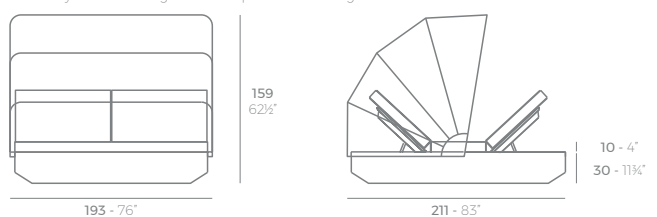

VELA

FRAME VINEYARD

FRAME VINEYARD Daybed con capota trenzada. FRAME VINEYARD Daybed with woven rope parasol.

	Basic Básico	Lacquered Lacado	White Led Cab. Led Blanco Cab.	RGBW Led Cab. Led RGBW Cab.	RGBW Led Batt. Led RGBW Bat.	RGBW Led DMX Cab. Led RGBW DMX Cab.	RGBW Led DMX Batt. Led RGBW DMX Bat.
Daybed round basic. Daybed basic redondo	54108	54108F	54108W	54108L	54108Y	54108D	54108DY
Daybed round basic with folding sunroof. Daybed basic redondo con parasol plegable	54187	54187F	54187W	54187L	54187Y	54187D	54187DY
Daybed 1 reclining backrest round. Daybed redondo reclinable	54122	54122F	54122W	54122L	54122Y	54122D	54122DY
Daybed 1 reclining backrest round with folding sunroof. Daybed redondo reclinable con parasol plegable	54188	54188F	54188W	54188L	54188Y	54188D	54188DY
Daybed basic square. Daybed basic cuadrado	54107	54107F	54107W	54107L	54107Y	54107D	54107DY
Daybed basic square with folding sunroof. Daybed basic cuadrado con parasol plegable	54184	54184F	54184W	54184L	54184Y	54184D	54184DY
Daybed 2 reclining backrest square. Daybed 2 cabezales reclinables	54180	54180F	54180W	54180L	54180Y	54180D	54180DY
Daybed 2 reclining backrest square with folding sunroof. Daybed 2 cabezales reclinables con parasol plegable	54185	54185F	54185W	54185L	54185Y	54185D	54185DY
Daybed 4 reclining backrest square. Daybed 4 cabezales reclinables	54104	54104F	54104W	54104L	54104Y	54104D	54104DY
Daybed 4 reclining backrest square with folding sunroof. Daybed 4 cabezales reclinables con parasol plegable	54186	54186F	54186W	54186L	54186Y	54186D	54186DY