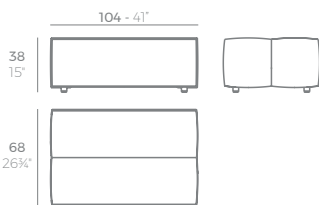

TABLET Puff S
TABLET Ottoman S
ref. 54211