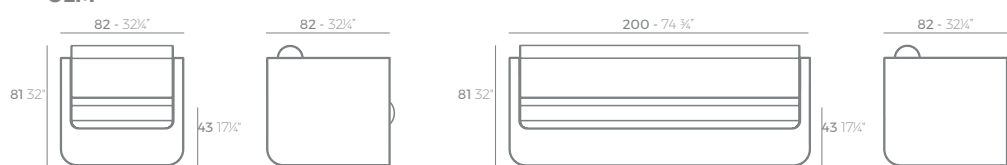

ULM

ULM Butaca
ULM Lounge Chair

ULM Sofá
ULM Sofa

	Basic Básico	Lacquered Lacado	White Led Cab. Led Blanco Cab.	RGBW Led Cab. Led RGBW Cab.	RGBW Led DMX Cab. Led RGBW DMX Cab.	RGBW Led Batt. Led RGBW Bat.	RGBW Led DMX Batt. Led RGBW DMX Batt.
Lounge Chair - Butaca	54134	54134F	54134W	54134L	54134D	54134Y	54134DY
Sofa - Sofá	54135	54135F	54135W	54135L	54135D	54135Y	54135DY