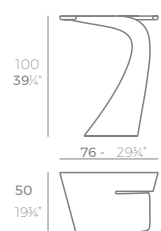

WING

WING Mesa Alta
WING Bar Table

	Basic Básico	Lacquered Lacado	White Led Cab. Led Blanco Cab.	RGBW Led Cab. Led RGBW Cab.	RGBW Led Batt. Led RGBW Bat.	RGBW Led DMX Cab. Led RGBW DMX Cab.	RGBW Led DMX Batt. Led RGBW DMX Bat.
Bar Table Mesa Alta	53032	53032F	53032W	53032L	53032Y	53032D	53032DY