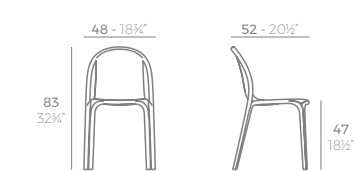

BROOKLYN

BROOKLYN Silla
BROOKLYN Chair

Basic Básico	Lacquered Lacado	Cushion Acolchado (NAUTIC)	Cushion Acolchado (SILVERTEX, CREVIN, SAVANE, HERITAGE)
65037	65037F	65037CO	65037CCO