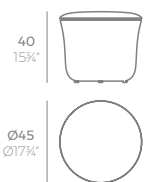

SUAVE

SUAVE Puff Ø45x40cm
SUAVE Ottoman Ø45x40cm
ref. 67006