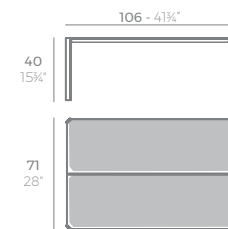

TABLET Mesa Baja 2
TABLET Low Table 2
ref. 54220