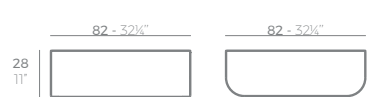

ULM

ULM Mesa Baja
ULM Low Table

	Basic Básico	Lacquered Lacado	White Led Cab. Led Blanco Cab.	RGBW Led Cab. Led RGBW Cab.	RGBW Led DMX Cab. Led RGBW DMX Cab.	RGBW Led Batt. Led RGBW Bat.	RGBW Led DMX Batt. Led RGBW DMX Batt.
Low Table Mesa Baja	54132	54132F	54132W	54132L	54132D	54132Y	54132DY