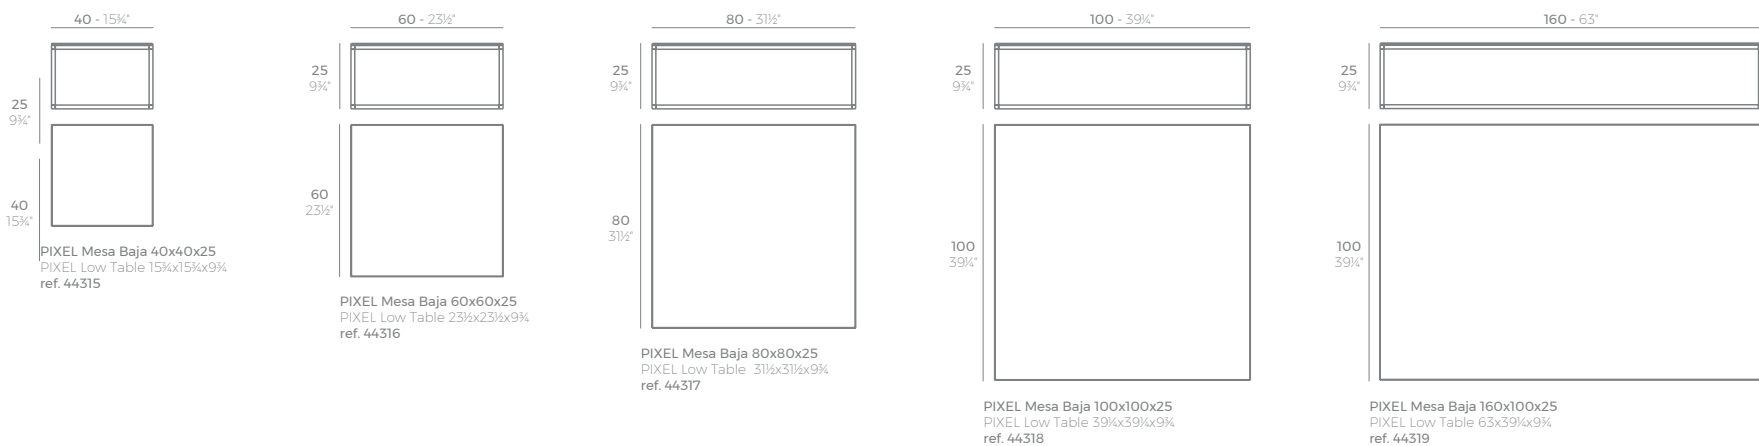

PIXEL

PIXEL Mesa Baja 40x40x25
PIXEL Low Table 15x15x9 3/4
ref. 44315

PIXEL Mesa Baja 60x60x25
PIXEL Low Table 23 1/2x23 1/2x9 3/4
ref. 44316

PIXEL Mesa Baja 80x80x25
PIXEL Low Table 31 1/2x31 1/2x9 3/4
ref. 44317

PIXEL Mesa Baja 100x100x25
PIXEL Low Table 39 1/4x39 1/4x9 3/4
ref. 44318

PIXEL Mesa Baja 160x100x25
PIXEL Low Table 65x39 1/4x9 3/4
ref. 44319

SUAVE