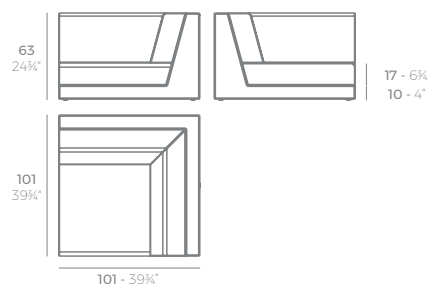

PIXEL Sofá Módulo Izquierdo
PIXEL Sectional Sofa Left