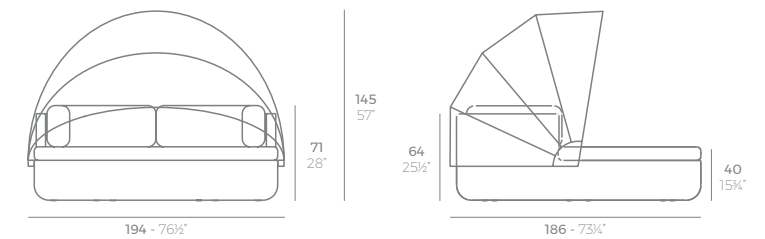

ULM Daybed cabecal fijo con parasol plegable
ULM Daybed fixed backrest with folding sunroof

	Rotation Giro	Thick Cushion Grosor acolchado
Daybed fixed backrest with canopy Daybed respaldo fijo con capota	360° 360°	4" 10

	Basic Básico	Lacquered Lacado	White Led Cab. Led Blanco Cab.	RGBW Led Cab. Led RGBW Cab.	RGBW Led Batt. Led RGBW Bat.	RGBW Led DMX Cab. Led RGBW DMX Cab.	RGBW Led DMX Batt. Led RGBW DMX Bat.
Daybed Daybed	54139	54139F	54139W	54139L	54139Y	54139D	54139DY
Daybed with sunroof Daybed con parasol	54136	54136F	54136W	54136L	54136Y	54136D	54136DY
Daybed reclining backrest Daybed reclining	54181	54181F	54181W	54181L	54181Y	54181D	54181DY
Daybed reclining backrest with folding sunroof Daybed reclining con parasol plegable	54189	54189F	54189W	54189L	54189Y	54189D	54189DY
Daybed fixed backrest Daybed cabecal fijo	54182	54182F	54182W	54182L	54182Y	54182D	54182DY
Daybed fixed backrest with folding sunroof Daybed cabecal fijo con parasol plegable	54190	54190F	54190W	54190L	54190Y	54190D	54190DY

Optional Opcional	Bluetooth sound system pack 200W Bluetooth sound system pack 200W	4-Pillow pack 23 1/2" x 23 1/2" Pack 4 cojines 60x60cm	Side table Mesa auxiliar
	54099	54101	-
	54099	54101	-
	54099	54101	54207
	54099	54101	54207
	54099	54101	54207
	54099	54101	54207