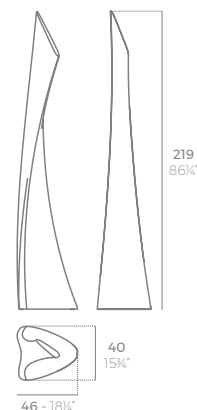

WING

WING Lámpara
WING Lamp