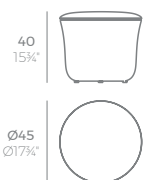

SUAVE Puff Ø45x40cm
SUAVE Ottoman Ø45x40cm
ref. 67006