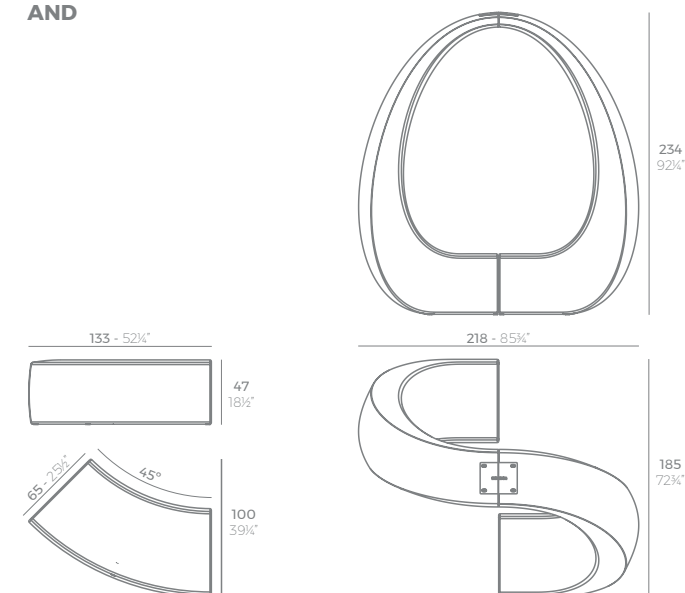

AND

AND Banco
AND Bench

AND (2 ud)
AND (2 units)

	Basic Básico	Lacquered Lacado	White Led Cab. Led Blanco Cab.	RGBW Led Cab. Led RGBW Cab.	RGBW Led Batt. Led RGBW Bat.	RGBW Led DMX Cab. Led RGBW DMX Cab.	RGBW Led DMX Batt. Led RGBW DMX Bat.	Cushion Acolchado
Bench Blanco	60006	60006F	60006W	60006L	60006Y	60006D	60006DY	60006CO
AND 2 units AND 2 unidades	60007	60007F	60007W	60007L	60007Y	60007D	60007DY	60007CO