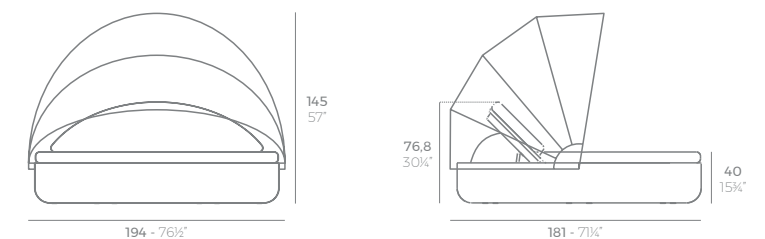

ULM Daybed reclining backrest con parasol plegable
ULM Daybed reclining backrest with folding sunroof

	Rotation Giro	Thick Cushion Grosor acolchado
Daybed reclining backrest with folding sunroof Daybed reclining con parasol plegable	360° 360°	4" 10