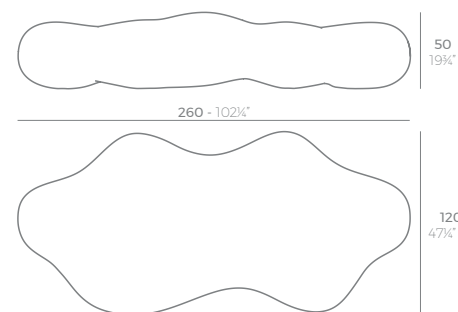

BENCHES BANCOS

LAVA

LAVA Banco
LAVA Bench

	Basic Básico	Lacquered Lacado	White Led Cab. Led Blanco Cab.	RGBW Led Cab. Led RGBW Cab.	RGBW Led Batt. Led RGBW Bat.	RGBW Led DMX Cab. Led RGBW DMX Cab.	RGBW Led DMX Batt. Led RGBW DMX Bat.	Ceiling holder kit Kit soporte colgante
Bench Banco	51012	51012F	51012W	51012L	51012Y	51012D	51012DY	51012X

FAZ

	Basic Básico	Self-Watering Autorniego	Lacquered Lacado	White Led Cab. Led Blanco Cab.	RGBW Led Cab. Led RGBW Cab.	RGBW Led Batt. Led RGBW Bat.	RGBW Led DMX Cab. Led RGBW DMX Cab.	RGBW Led DMX Batt. Led RGBW DMX Bat.	Cushion Acolchado	Joining hardware kit for 3 benches Kit unión 3 bancos
Bench Banco	54046	54046R	54046F	54046W	54046L	54046Y	54046D	54046DY	54046CO	54046X