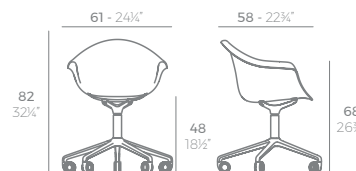

INCASSO Sillón Giratorio con ruedas
INCASSO Armchair Swivel with casters
ref. 56033