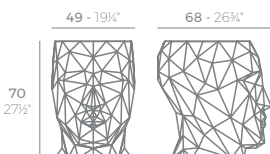

ADAN

ADAN Mesa ADAN Table

	Basic Básico	Lacquered Lacado	White Led Cab. Led Blanco Cab.	RGBW Led Cab. Led RGBW Cab.	RGBW Led DMX Cab. Led RGBW DMX Cab.	RGBW Led Batt. Led RGBW Bat.	RGBW Led DMX Batt. Led RGBW DMX Bat.
Table Mesa	49062	49062F	49062W	49062L	49062D	49062D	49062DY