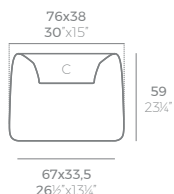

ORGANIC JARDINERAS

	Gal L	C= Ø x h in C= Ø x h cm	Basic Básico	Self-Watering Autorriego	Lacquered Lacado	White Led Cab. Led Blanco Cab.	RGBW Led Cab. Led RGBW Cab.	RGBW Led Batt. Led RGBW Bat.	RGBW Led DMX Cab. Led RGBW DMX Cab.	RGBW Led DMX Batt. Led RGBW DMX Bat.
Jardiniere 24 1/4" x 12 1/2" x 1 1/2" - Jardinerera 63x32x29 cm	2 - 8	7 1/2" x 14 1/2" x 4" - 19 x 37 x 10	42317A	42317R	42317RF	42317W	42317L	42317Y	42317D	42317DY
Jardiniere 35 1/4" x 18" x 16 1/4" - Jardinerera 91x46x41 cm	4 1/4 - 16	10 1/2" x 20 1/2" x 7 1/2" - 27 x 53 x 20	42318A	42318R	42318RF	42318W	42318L	42318Y	42318D	42318DY
Jardiniere 30" x 15" x 23 1/4" - Jardinerera 76x38x59 cm	4 1/4 - 16	9" x 17 1/2" x 5 1/2" - 23 x 45 x 14	42319A	42319R	42319RF	42319W	42319L	42319Y	42319D	42319DY