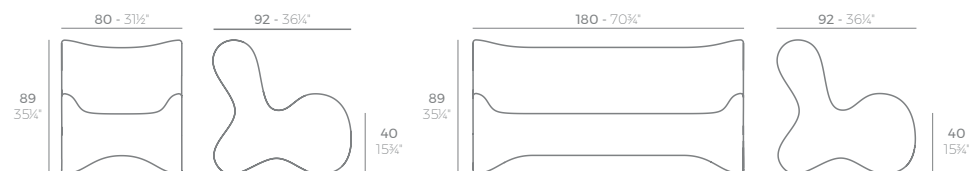

PAL

PAL Butaca
PAL Lounge Chair

PAL Sofá
PAL Sofa

	Basic Básico	Lacquered Lacado	White Led Cab. Led Blanco Cab.	RGBW Led Cab. Led RGBW Cab.	RGBW Led DMX Cab. Led RGBW DMX Cab.	RGBW Led Batt. Led RGBW Bat.	RGBW Led DMX Batt. Led RGBW DMX Bat.
Lounge Chair - Butaca	51001	51001F	51001W	51001L	51001D	51001Y	51001DY
Sofa - Sofá	51002	51002F	51002W	51002L	51002D	51002Y	51002DY