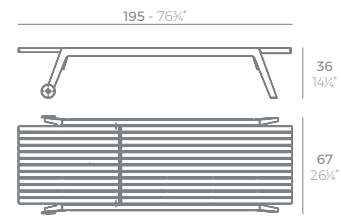

SPRITZ

SPRITZ Tumbona
SPRITZ Sun Lounger