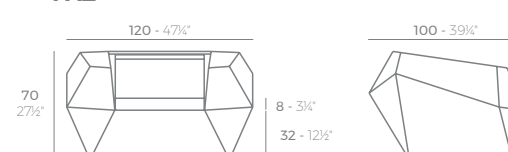

FAZ

FAZ Butaca
FAZ Lounge Chair

	Basic Básico	Lacquered Lacado	White Led Cab. Led Blanco Cab.	RGBW Led Cab. Led RGBW Cab.	RGBW Led DMX Cab. Led RGBW DMX Cab.	RGBW Led Batt. Led RGBW Bat.	RGBW Led DMX Batt. Led RGBW DMX Batt.
Lounge Chair - Butaca	54001	54001F	54001W	54001L	54001D	54001Y	54001DY