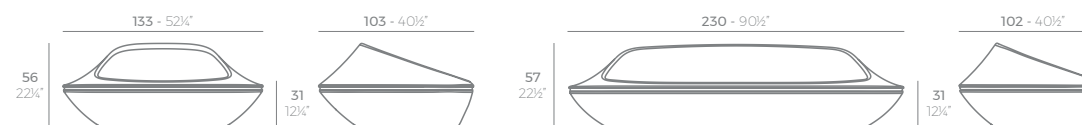

UFO

UFO Butaca
UFO Lounge Chair

UFO Sofá
UFO Sofa

	Basic Básico	Lacquered Lacado	White Led Cab. Led Blanco Cab.	RGBW Led Cab. Led RGBW Cab.	RGBW Led DMX Cab. Led RGBW DMX Cab.	RGBW Led Batt. Led RGBW Bat.	RGBW Led DMX Batt. Led RGBW DMX Bat.	Cushion Acolchado	Set 5 Wheels Set 5 Ruedas
Lounge Chair - Butaca	63001	63001F	63001W	63001L	63001D	63001Y	63001DY	63001CO	63001B
Sofa - Sofá	63002	63002F	63002W	63002L	63002D	63002Y	63002DY	63002CO	-