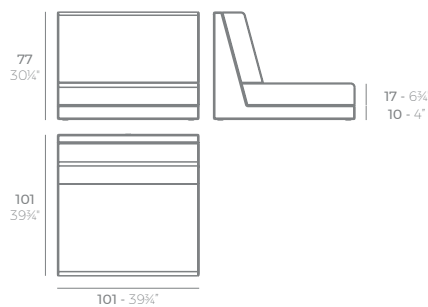

PIXEL Sofá Módulo Central Alto
PIXEL Sectional Sofa High Armless