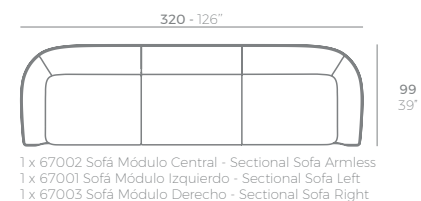

COMBINATION OPTIONS - POSIBLES COMBINACIONES

1 x 67002 Sofá Módulo Central - Sectional Sofa Armless
1 x 67001 Sofá Módulo Izquierdo - Sectional Sofa Left
1 x 67003 Sofá Módulo Derecho - Sectional Sofa Right