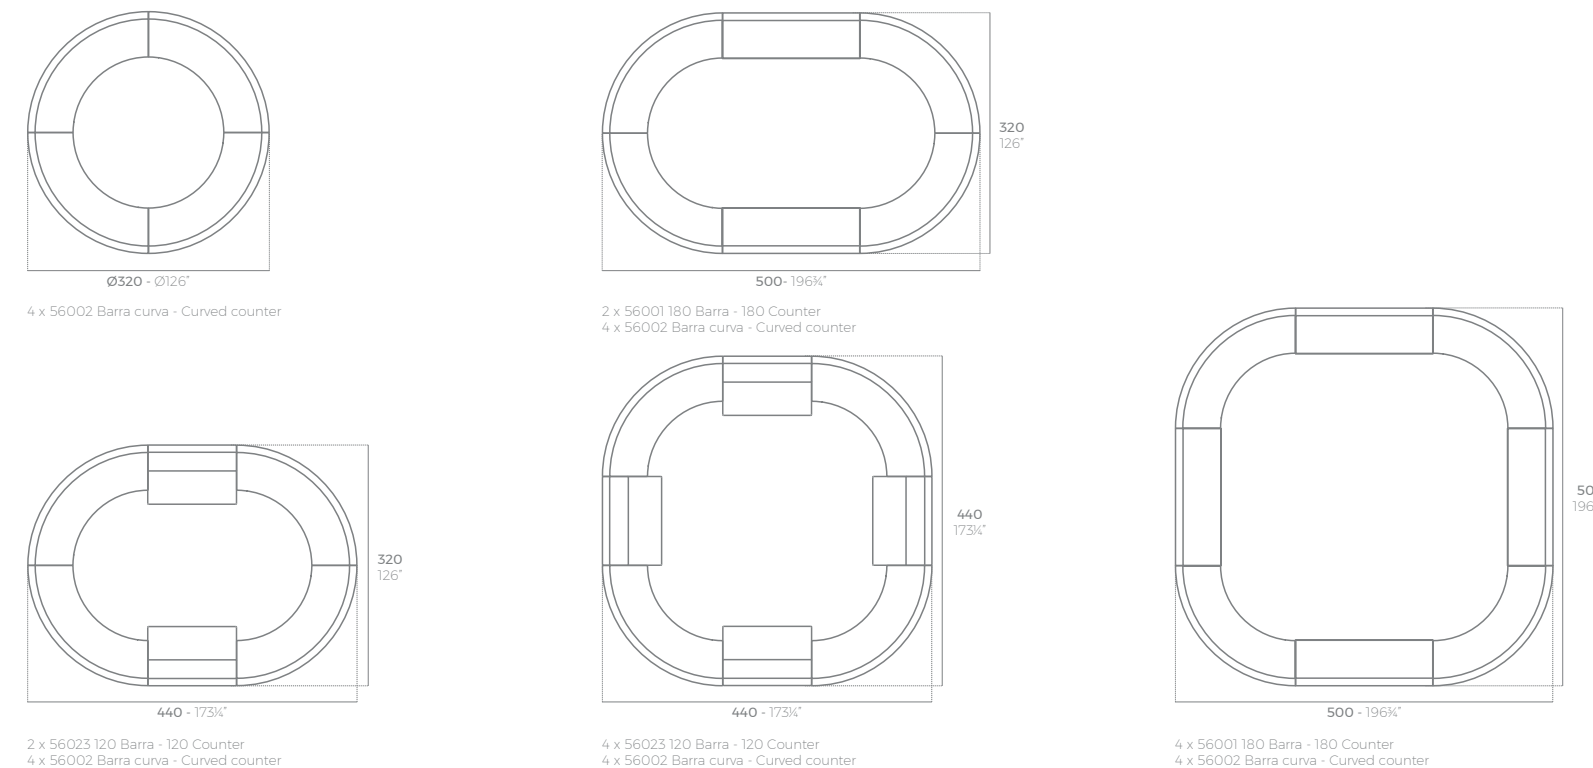

COMBINATION OPTIONS - POSIBLES COMBINACIONES

4 x 56002 Barra curva - Curved counter

2 x 56001 180 Barra - 180 Counter
4 x 56002 Barra curva - Curved counter

2 x 56023 120 Barra - 120 Counter
4 x 56002 Barra curva - Curved counter

4 x 56023 120 Barra - 120 Counter
4 x 56002 Barra curva - Curved counter

4 x 56001 180 Barra - 180 Counter
4 x 56002 Barra curva - Curved counter