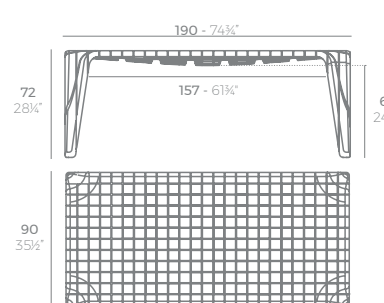

F3

F3 Mesa F3 Dining Table

	Basic Básico	Lacquered Lacado	Lacquered Two-Tone Lacado Dos-Tonos
Dining Table Mesa	60004	60004F	60004Y