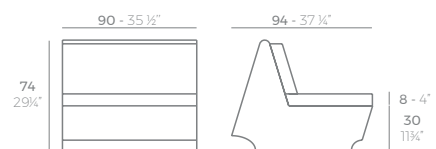

REST Sofá Módulo Central
REST Sectional Sofa Armless