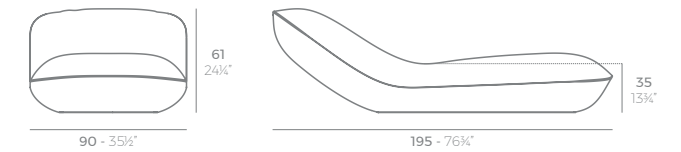

PILLOW

PILLOW Tumbona
PILLOW Sun Lounger

	Basic Básico	Lacquered Lacado	White Led Cab. Led Blanco Cab.	RGBW Led Cab. Led RGBW Cab.	RGBW Led Batt. Led RGBW Bat.	RGBW Led DMX Cab. Led RGBW DMX Cab.	RGBW Led DMX Batt. Led RGBW DMX Bat.
Sun Lounger - Tumbona	5501B	5501BF	5501BW	5501BL	5501BY	5501BD	5501BDY

VONDOM

VOXEL