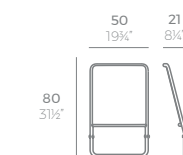

KES Respaldo Alto
KES High Backrest
Ref: 64005