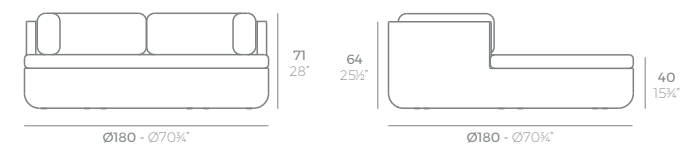

ULM

ULM Daybed
ULM Daybed

	Rotation Giro	Thick Cushion Grosor acolchado
Daybed Daybed	360° 360°	3 3/4" 8

ULM Daybed reclining
ULM Daybed reclining backrest

	Rotation Giro	Thick Cushion Grosor acolchado
Daybed reclining backrest Daybed reclining	360° 360°	4" 10