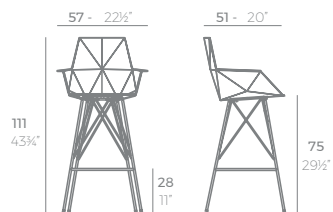

FAZ Taburete Alto con Brazos 111
FAZ Bar Stool with arms 43 3/4"

	Basic Básico	Lacquered Lacado
Bar Stool with arms 43 3/4" Taburete Alto con brazos 111	54164	54164F