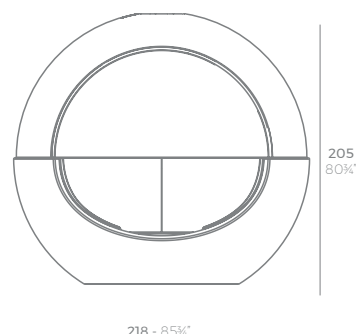

MOON Daybed con capota trezada
MOON Daybed with woven rope roof

218 - 85 1/2"

218 - 85 1/2"

MOON Daybed con Capota Textil
MOON Daybed with Fabric Roof

Optional Opcional	Bluetooth sound system pack 200W Bluetooth sound system pack 200W	4-Pillow pack 23 1/2" x 23 1/2" Pack 4 cojines 60x60cm
	54099	54101
	54099	54101
	54326	54326