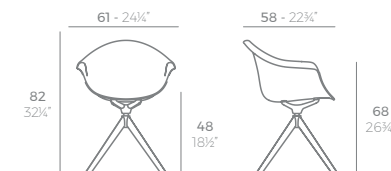

INCASSO Sillón Giratorio Madera
INCASSO Armchair Swivel Wooden Legs
ref. 56034