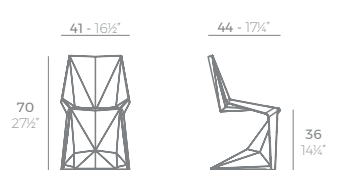

VOXEL

VOXEL Silla mini
VOXEL Chair mini

Basic Básico	Lacquered Lacado
51036	51036F