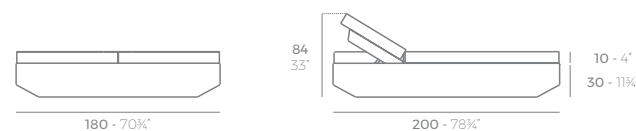

VELA Daybed 2 cabezales reclinables. Giro 360°. VELA Daybed 2 reclining backrest square. Rotation 360°.