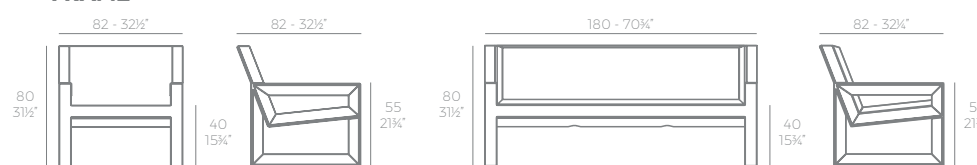

FRAME

FRAME Butaca
FRAME Lounge Chair

FRAME Sofá
FRAME Sofa

	Basic Básico	Lacquered Lacado
Lounge Chair - Butaca	54088	54088F
Sofa - Sofá	54095	54095F