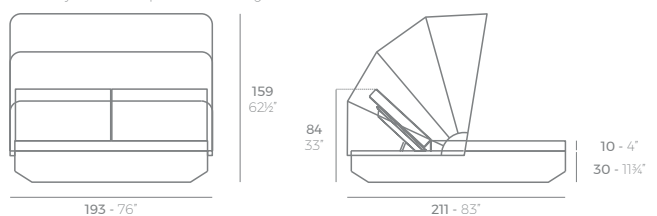

VELA

FRAME VINEYARD

FRAME VINEYARD Daybed con capota trenzada. FRAME VINEYARD Daybed with woven rope parasol.

	Basic Básico	Lacquered Lacado	White Led Cab. Led Blanco Cab.	RGBW Led Cab. Led RGBW Cab.	RGBW Led Batt. Led RGBW Bat.	RGBW Led DMX Cab. Led RGBW DMX Cab.	RGBW Led DMX Batt. Led RGBW DMX Bat.
Daybed round basic. Daybed basic redondo	54108	54108F	54108W	54108L	54108Y	54108D	54108DY
Daybed round basic with folding sunroof. Daybed basic redondo con parasol plegable	54187	54187F	54187W	54187L	54187Y	54187D	54187DY
Daybed 1 reclining backrest round. Daybed redondo reclinable	54122	54122F	54122W	54122L	54122Y	54122D	54122DY
Daybed 1 reclining backrest round with folding sunroof. Daybed redondo reclinable con parasol plegable	54188	54188F	54188W	54188L	54188Y	54188D	54188DY
Daybed basic square. Daybed basic cuadrado	54107	54107F	54107W	54107L	54107Y	54107D	54107DY
Daybed basic square with folding sunroof. Daybed basic cuadrado con parasol plegable	54184	54184F	54184W	54184L	54184Y	54184D	54184DY
Daybed 2 reclining backrest square. Daybed 2 cabezales reclinables	54180	54180F	54180W	54180L	54180Y	54180D	54180DY
Daybed 2 reclining backrest square with folding sunroof. Daybed 2 cabezales reclinables con parasol plegable	54185	54185F	54185W	54185L	54185Y	54185D	54185DY
Daybed 4 reclining backrest square. Daybed 4 cabezales reclinables	54104	54104F	54104W	54104L	54104Y	54104D	54104DY
Daybed 4 reclining backrest square with folding sunroof. Daybed 4 cabezales reclinables con parasol plegable	54186	54186F	54186W	54186L	54186Y	54186D	54186DY