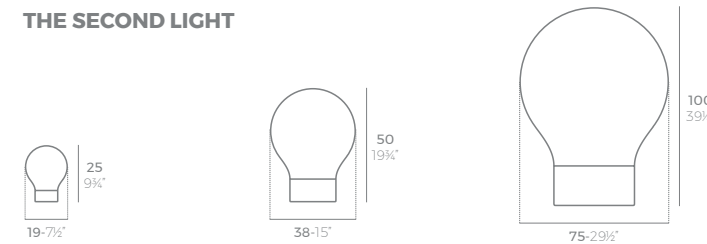

THE SECOND LIGHT

THE SECOND LIGHT Ø19 cm
THE SECOND LIGHT Ø7½"

THE SECOND LIGHT Ø38 cm
THE SECOND LIGHT Ø15"

THE SECOND LIGHT Ø75 cm
THE SECOND LIGHT Ø29½"

	White Led Cab. Led Blanco Cab.	RGBW Led Cab. Led RGBW Cab.	RGBW Led Batt. Led RGBW Bat.	RGBW Led DMX Cab. Led RGBW DMX Cab.	RGBW Led DMX Batt. Led RGBW DMX Bat.	Hanging Support Kit Kit Soporte Colgante
Ø7½" - Ø19 cm	-	46019L	-	-	-	48000X
Ø15" - Ø38 cm	46038W	46038L	46038Y	46038D	46038DY	48000X
Ø29½" - Ø75 cm	46075W	46075L	46075Y	46075D	46075DY	48000X