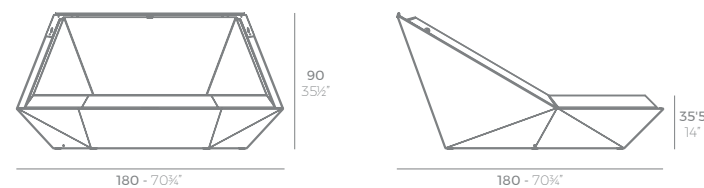

8 x 60007 AND - AND
8 x 60006 AND Banco - AND Bench

2 x 60007 AND - AND
12 x 60006 AND Banco - AND Bench

DAYBEDS & SUN LOUNGERS

DAYBEDS & TUMBONAS

FAZ

FAZ Daybed
FAZ Daybed

	Rotation Giro	Thick Cushion Grosor acolchado
Daybed Daybed	360° 360°	3 3/4" 8