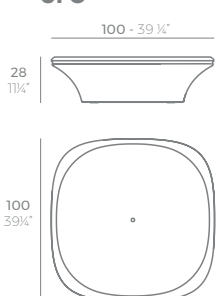

UFO

UFO Mesa Baja
UFO Low Table

	Basic Básico	Lacquered Lacado	White Led Cab. Led Blanco Cab.	RGBW Led Cab. Led RGBW Cab.	RGBW Led DMX Cab. Led RGBW DMX Cab.	RGBW Led Batt. Led RGBW Bat.	RGBW Led DMX Batt. Led RGBW DMX Batt.
Low Table Mesa Baja	63003	63003F	63003W	63003L	63003D	63003Y	63003DY