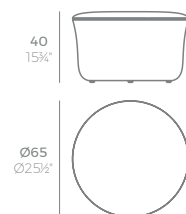

SUAVE Puff Ø65x40cm
SUAVE Ottoman Ø65x40cm
ref. 67007