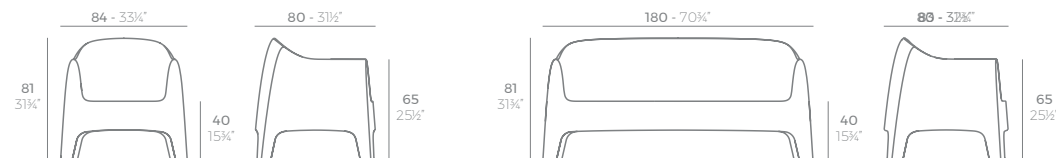

SOLID

SOLID Lounge Chair
SOLID Butaca

SOLID Sofá
SOLID Sofá

	Basic Básico	Nautic Cushion Nautic Acolchado	Silvertex/Crevin Cushion Silvertex/Crevin Acolchado
Lounge Chair - Butaca	55023	55023CO	55023CCO
Sofa - Sofá	55022	55022CO	55022CCO