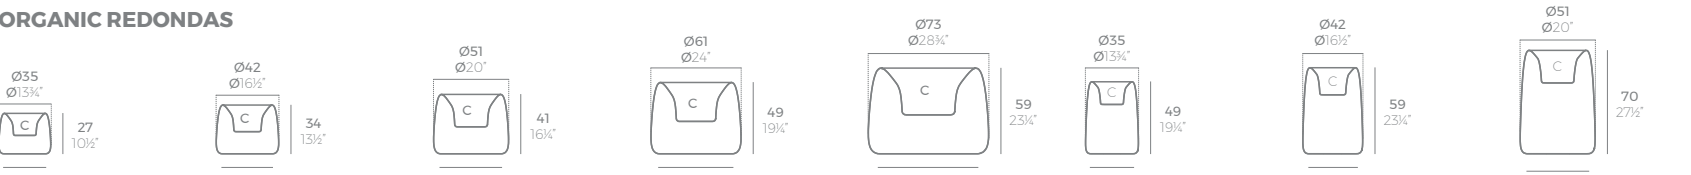

ORGANIC REDONDAS

ORGANIC redonda Ø35 cm ORGANIC round Ø13 1/4"	ORGANIC redonda Ø42 cm ORGANIC round Ø16 1/2"	ORGANIC redonda Ø51 cm ORGANIC round Ø20"	ORGANIC redonda Ø61 cm ORGANIC round Ø24"	ORGANIC redonda Ø73 cm ORGANIC round Ø28 1/2"	ORGANIC redonda alta Ø35 cm ORGANIC round high Ø13 1/4"	ORGANIC redonda alta Ø42 cm ORGANIC round high Ø16 1/2"	ORGANIC redonda alta Ø51 cm ORGANIC round high Ø20"

	Gal L	C= Ø x h in C= Ø x h cm	Basic Básico	Self-Watering Autoriego	Lacquered Lacado	White Led Cab. Led Blanco Cab.	RGBW Led Cab. Led RGBW Cab.	RGBW Led Batt. Led RGBW Bat.	RGBW Led DMX Cab. Led RGBW DMX Cab.	RGBW Led DMX Batt. Led RGBW DMX Bat.
Round Ø13 1/4 x 10 1/4" - Redonda Ø35x27 cm	1 - 4	Ø6" x 6" - Ø15 x 15	42309A	42309R	42309RF	42309W	42309L	42309Y	42309D	42309DY
Round Ø16 1/2 x 13 1/2" - Redonda Ø42x34 cm	1 1/4 - 7	Ø7" x 7 1/2" - Ø18 x 20	42310A	42310R	42310RF	42310W	42310L	42310Y	42310D	42310DY
Round Ø20" x 16 1/2" - Redonda Ø51x41 cm	3 1/4 - 12	Ø8 3/4 x 9 1/2" - Ø22 x 24	42311A	42311R	42311RF	42311W	42311L	42311Y	42311D	42311DY
Round Ø24" x 19 1/4" - Redonda Ø61x49 cm	5 1/2 - 21	Ø8 3/4 x 13" - Ø22 x 33	42312A	42312R	42312RF	42312W	42312L	42312Y	42312D	42312DY
Round Ø28 1/2 x 23 1/2" - Redonda Ø73x59 cm	9 1/2 - 36	Ø11" x 13 1/4" - Ø28 x 35	42313A	42313R	42313RF	42313W	42313L	42313Y	42313D	42313DY
Round high Ø13 1/4 x 23 1/2" - Redonda alta Ø35x49 cm	1 - 4	Ø6" x 6" - Ø15 x 15	42314A	42314R	42314RF	42314W	42314L	42314Y	42314D	42314DY
Round high Ø16 1/2 x 23 1/2" - Redonda alta Ø42x59 cm	1 1/4 - 7	Ø7" x 7 1/2" - Ø18 x 20	42315A	42315R	42315RF	42315W	42315L	42315Y	42315D	42315DY
Round high Ø20" x 27 1/2" - Redonda alta Ø51x70 cm