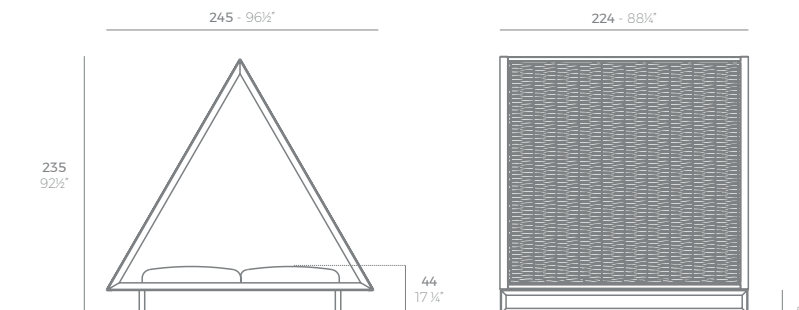

FRAME VINEYARD Daybed con capota trenzada. FRAME VINEYARD Daybed with woven rope parasol.

	Basic Básico	Lacquered Lacado	White Led Cab. Led Blanco Cab.	RGBW Led Cab. Led RGBW Cab.	RGBW Led Batt. Led RGBW Bat.	RGBW Led DMX Cab. Led RGBW DMX Cab.	RGBW Led DMX Batt. Led RGBW DMX Bat.
Daybed round basic. Daybed basic redondo	54108	54108F	54108W	54108L	54108Y	54108D	54108DY
Daybed round basic with folding sunroof. Daybed basic redondo con parasol plegable	54187	54187F	54187W	54187L	54187Y	54187D	54187DY
Daybed 1 reclining backrest round. Daybed redondo reclinable	54122	54122F	54122W	54122L	54122Y	54122D	54122DY
Daybed 1 reclining backrest round with folding sunroof. Daybed redondo reclinable con parasol plegable	54188	54188F	54188W	54188L	54188Y	54188D	54188DY
Daybed basic square. Daybed basic cuadrado	54107	54107F	54107W	54107L	54107Y	54107D	54107DY
Daybed basic square with folding sunroof. Daybed basic cuadrado con parasol plegable	54184	54184F	54184W	54184L	54184Y	54184D	54184DY
Daybed 2 reclining backrest square. Daybed 2 cabezales reclinables	54180	54180F	54180W	54180L	54180Y	54180D	54180DY
Daybed 2 reclining backrest square with folding sunroof. Daybed 2 cabezales reclinables con parasol plegable	54185	54185F	54185W	54185L	54185Y	54185D	54185DY
Daybed 4 reclining backrest square. Daybed 4 cabezales reclinables	54104	54104F	54104W	54104L	54104Y	54104D	54104DY
Daybed 4 reclining backrest square with folding sunroof. Daybed 4 cabezales reclinables con parasol plegable	54186	54186F	54186W	54186L	54186Y	54186D	54186DY

	Bluetooth sound system pack 200W. Bluetooth sound system pack 200W	4-Pillow pack 23½" x 23½". Pack 4 cojines 60x60cm	Side table Mesa auxiliar
Optional Opcional	54099	54101	54207
	54099	54101	54207
	54099	54101	54207
	54099	54101	54207
	54099	54101	54207
	54099	54101	54207
	54099	54101	54207
	54099	54101	54207
	54099	54101	54207
	54099	54101	54207
	54099	54101	54207
	54099	54101	54207