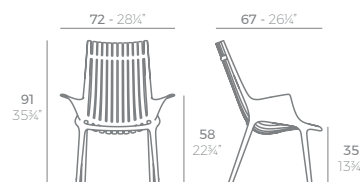

IBIZA

IBIZA Sillón
IBIZA Lounge Chair

	Basic Básico	Lacquered Lacado	Nautic Cushion Nautic Acolchado	Silvertex/Crevin/Savane/Heritage Cushion Silvertex/Crevin/Savane/Heritage Acolchado
Lounge Chair - Sillón	65039	65039F	65039CO	65039CCO