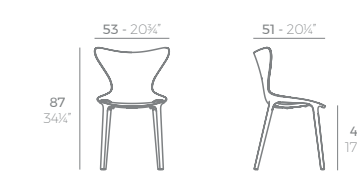

LOVE Silla
LOVE Chair

Basic Básico	Lacquered Lacado	Cushion Acolchado (NAUTIC)	Cushion Acolchado (SILVERTEX, CREVIN, SAVANE, HERITAGE)
65042	65042F	65042CO	65042CCO