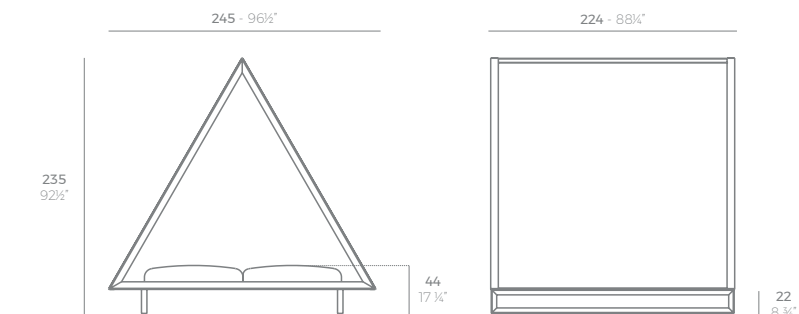

FRAME VINEYARD