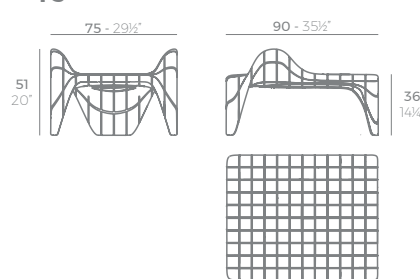

F3

F3 Mesa Baja
F3 Low Table

	Basic Básico	Lacquered Lacado	Lacquered Two-Tone Lacado Dos-Tonos
Low Table Mesa Baja	60002	60002F	60002FP