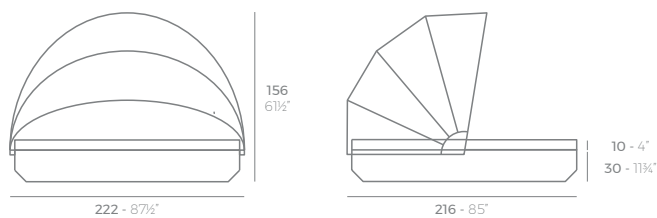

VELA Daybed redondo reclinable con parasol plegable. Giro 360°. VELA Daybed 1 reclining backrest round with folding sunroof. Rotation 360°.