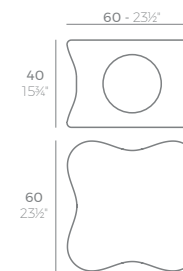

PAL

PAL Mesa Baja
PAL Low Table

	Basic Básico	Lacquered Lacado	White Led Cab. Led Blanco Cab.	RGBW Led Cab. Led RGBW Cab.	RGBW Led DMX Cab. Led RGBW DMX Cab.	RGBW Led Batt. Led RGBW Bat.	RGBW Led DMX Batt. Led RGBW DMX Bat.
Low Table Mesa Baja	51003	51003F	51003W	51003L	51003D	51003Y	51003DY