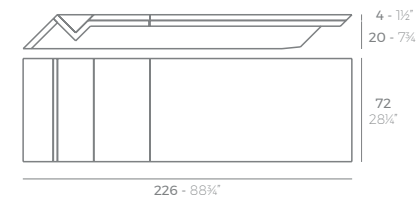

REST

REST Tumbona
REST Sun Lounger

	Basic Básico	Lacquered Lacado	White Led Cab. Led Blanco Cab.	RGBW Led Cab. Led RGBW Cab.	RGBW Led Batt. Led RGBW Bat.	RGBW Led DMX Cab. Led RGBW DMX Cab.	RGBW Led DMX Batt. Led RGBW DMX Bat.
Sun Lounger - Tumbona	5300B	5300BF	5300BW	5300BL	5300BY	5300BD	5300BDY