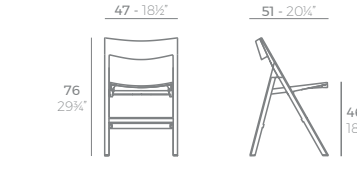

QUARTZ Silla plegable
QUARTZ Folding Chair
ref. 54197

Basic Básico	Lacquered Lacado	Cushion Acolchado (NAUTIC)	Cushion Acolchado (SILVERTEX, CREVIN, SAVANE, HERITAGE)
54197	54197F	54197CO	54197CCO