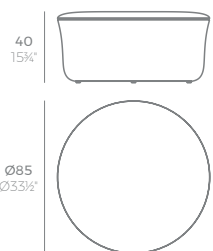

SUAVE Puff Ø85x40cm
SUAVE Ottoman Ø85x40cm
ref. 67008