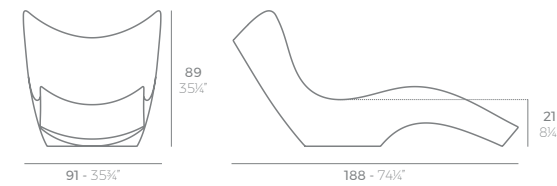

IBIZA

IBIZA Tumbona
IBIZA Sun Lounger

SPRITZ

SPRITZ Tumbona
SPRITZ Sun Lounger

SURF

SURF Tumbona
SURF Sun Lounger

	Basic Básico	Lacquered Lacado	White Led Cab. Led Blanco Cab.	RGBW Led Cab. Led RGBW Cab.	RGBW Led Batt. Led RGBW Bat.	RGBW Led DMX Cab. Led RGBW DMX Cab.	RGBW Led DMX Batt. Led RGBW DMX Bat.
Sun Lounger - Tumbona	5101I	5101IF	5101IW	5101IL	5101IY	5101ID	5101IDY