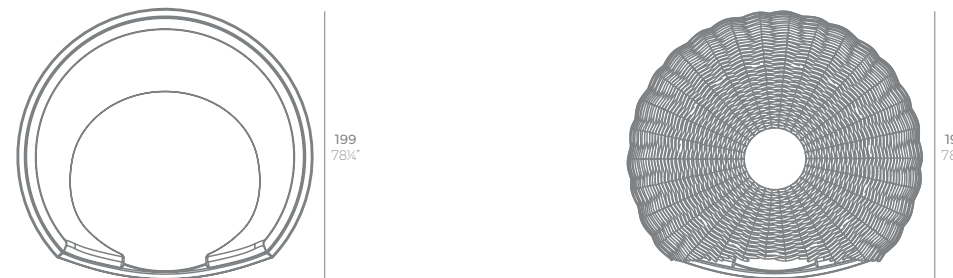

218 - 85 1/2"

MOON Daybed
MOON Daybed

	Basic Básico	Lacquered Lacado	White Led Cab. Led Blanco Cab.	RGBW Led Cab. Led RGBW Cab.	RGBW Led Batt. Led RGBW Bat.	RGBW Led DMX Cab. Led RGBW DMX Cab.	RGBW Led DMX Batt. Led RGBW DMX Bat.
Daybed Daybed	54281	54281F	54281W	54281L	54281Y	54281D	54281DY
Daybed rope roof Daybed trezada	54279	54279F	54279W	54279L	54279Y	54279D	54279DY
Daybed fabric roof Daybed capota textil	54326	54326F	54326W	54326L	54326Y	54326D	54326DY

MOON Daybed con capota trezada
MOON Daybed with woven rope roof