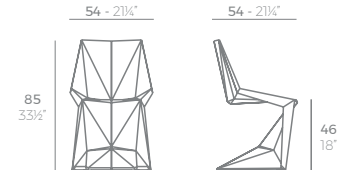

VOXEL Silla
VOXEL Chair

Basic Básico	Lacquered Lacado	Cushion Acolchado (NAUTIC)	Cushion Acolchado (SILVERTEX, CREVIN, SAVANE, HERITAGE)
51033	51033F	51033CO	51033CCO