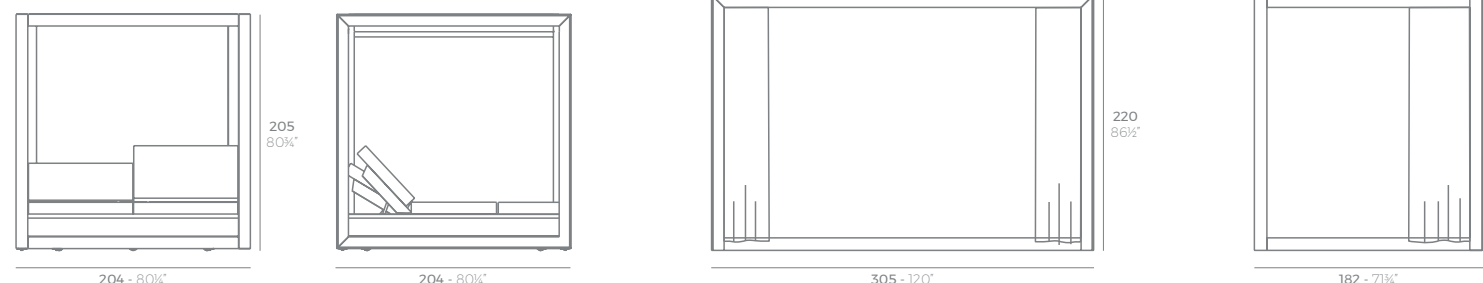

VELA

VELA Pérgola con estor (daybed no incluido)
VELA Canopy with blind (daybed not included)
ref. 54115F

VELA Cenedor S
VELA S Pavilion
ref. 54130F

VELA Pérgola con cortinas (daybed no incluido)
VELA Canopy with curtain (daybed not included)
ref. 54183F