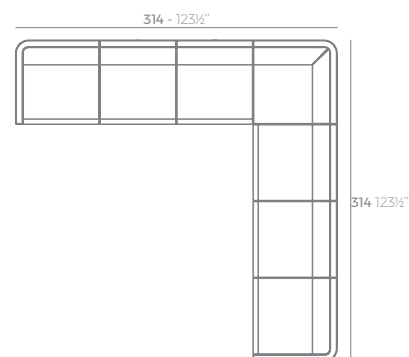

DELTA CORNER SOFA / SOFÁ ESQUINERO