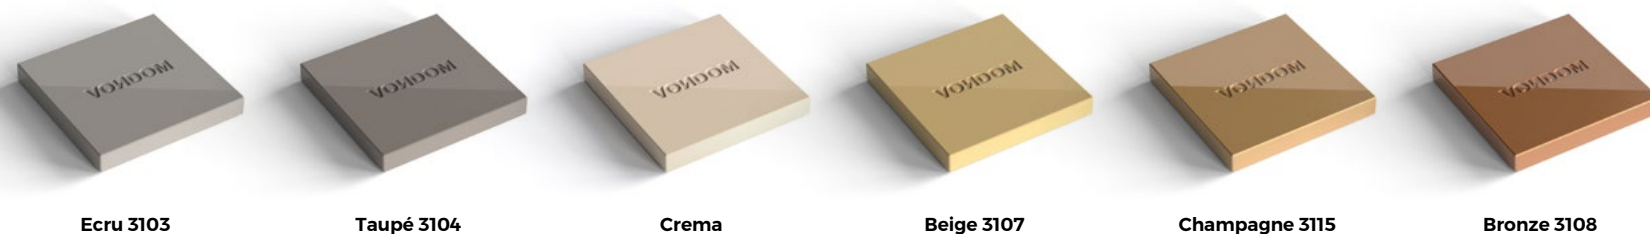

Lacquered. Lacado.