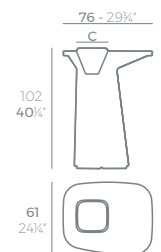

NOMA

NOMA Mesa Alta
NOMA Bar Table

	Gal L	C (d x h) in C (a x h) cm	Basic Básico	Self-Watering Autorriego	Lacquered Lacado	White Led Cab. Led Blanco Cab.	RGBW Led Cab. Led RGBW Cab.	RGBW Led Batt. Led RGBW Bat.	RGBW Led DMX Cab. Led RGBW DMX Cab.	RGBW Led DMX Batt. Led RGBW DMX Bat.
Bar Table - Mesa Alta	1 1/2"-7"	7 3/4" x 7 3/4" - 20 x 20"	45075A	45075R	45075F	45075W	45075L	45075Y	45075D	45075DY