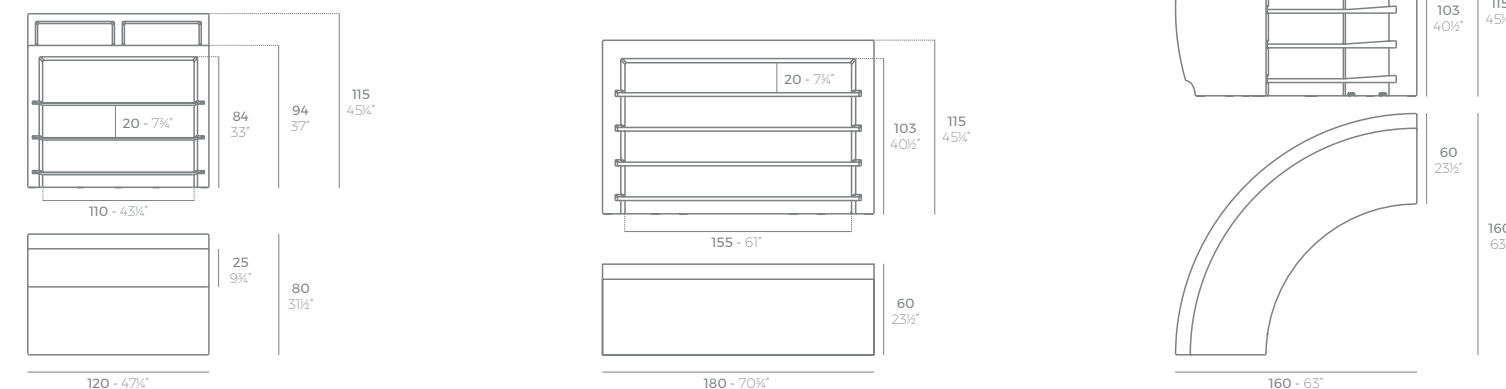

COUNTERS BARRAS

FIESTA

FIESTA 120 Barra
FIESTA 120 Counter

FIESTA 180 Barra
FIESTA 180 Counter

FIESTA Barra curva
FIESTA Curved counter

	Basic Básico	Lacquered Lacado	White Led Cab. Led Blanco Cab.	RGBW Led Cab. Led RGBW Cab.	RGBW Led Batt. Led RGBW Bat.	RGBW Led DMX Cab. Led RGBW DMX Cab.	RGBW Led DMX Batt. Led RGBW DMX Bat.
120 Counter 120 Barra	56023	56023F	56023W	56023L	56023Y	56023D	56023DY
180 Counter 180 Barra	56001	56001F	56001W	56001L	56001Y	56001D	56001DY
Curved counter Barra curva	56002	56002F	56002W	56002L	56002Y	56002D	56002DY

	2-HPL Flat shelf set Set 2 estantes HPL	Counter top - stainless steel Cubre barra inox.	8-Wheel set with lock set Set 8 ruedas con bloqueo	Bluetooth sound system pack 200W Bluetooth sound system pack 200W
Optional Opcional	56023E	56023X	56023B	56099
	56001E	56001X	56001B	56099
	56002E	56002X	56002B	56099