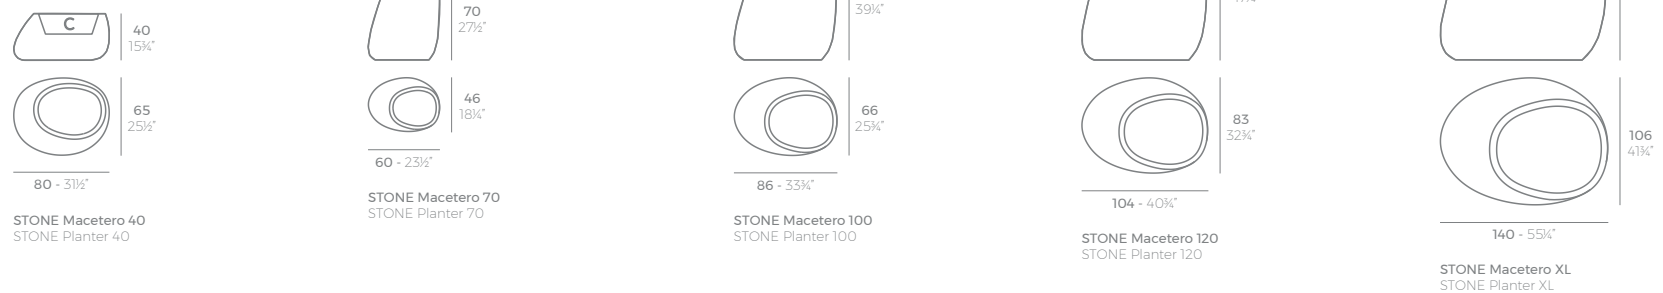

STONE

	Gal L	C= d x d' x h in C= d x d' x h cm	Basic Básico	Self-Watering Autorriego	Lacquered Lacado	White Led Cab. Led Blanco Cab.	RGBW Led Cab. Led RGBW Cab.	RGBW Led Batt. Led RGBW Bat.	RGBW Led DMX Cab. Led RGBW DMX Cab.	RGBW Led DMX Batt. Led RGBW DMX Bat.
Planter 40 - Macetero 40	8½ - 32	20½" x 15¼" x 10¼" - 52 x 39 x 26	55008A	55008R	55008F	55008W	55008L	55008Y	55008D	55008DY
Planter 70 - Macetero 70	5½ - 20	14½" x 11½" x 10¼" - 37 x 29 x 28	55009A	55009R	55009F	55009W	55009L	55009Y	55009D	55009DY
Planter 100 - Macetero 100	13½ - 52	21¼" x 15¼" x 15¼" - 54 x 44 x 39	55010A	55010R	55010F	55010W	55010L	55010Y	55010D	55010DY
Planter 120 - Macetero 120	27½ - 105	25½" x 22" x 18" - 65 x 56 x 46	55011A	55011R	55011F	55011W	55011L	55011Y	55011D	55011DY
Planter XL - Macetero XL	66½ - 252	35½" x 28¼" x 24½" - 90 x 72 x 62	55012A	55012R	55012F	55012W	55012L	55012Y	55012D	55012DY