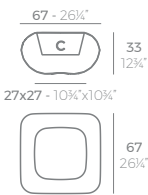

PILLOW

PILLOW Maceta
PILLOW Planter

	Cal L	C= d x d' x h in C= d x d' x h cm	Basic Básico	Self-Watering Autorriego	Lacquered Lacado	White Led Cab. Led Blanco Cab.	RGBW Led Cab. Led RGBW Cab.	RGBW Led Batt. Led RGBW Bat.	RGBW Led DMX Cab. Led RGBW DMX Cab.	RGBW Led DMX Batt. Led RGBW DMX Bat.
Planter Maceta	6 1/2 - 24	9 1/2" x 9 1/2" x 8 1/4" - 24 x 24 x 21	55004	55004R	55004F	55004W	55004L	55004Y	55004D	55004DY