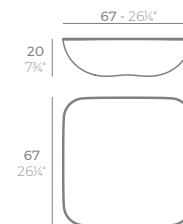

PILLOW

PILLOW Mesa Baja
PILLOW Low Table

	Basic Básico	Lacquered Lacado	White Led Cab. Led Blanco Cab.	RGBW Led Cab. Led RGBW Cab.	RGBW Led DMX Cab. Led RGBW DMX Cab.	RGBW Led Batt. Led RGBW Bat.	RGBW Led DMX Batt. Led RGBW DMX Bat.
Low Table Mesa Baja	55002	55002F	55002W	55002L	55002D	55002Y	55002DY