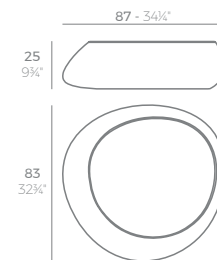

STONE

STONE Mesa Baja
STONE Low Table

	Basic Básico	Lacquered Lacado	White Led Cab. Led Blanco Cab.	RGBW Led Cab. Led RGBW Cab.	RGBW Led DMX Cab. Led RGBW DMX Cab.	RGBW Led Batt. Led RGBW Bat.	RGBW Led DMX Batt. Led RGBW DMX Bat.	Glass Top Sobre Cristal
Low Table Mesa Baja	55007	55007F	55007W	55007L	55007D	55007Y	55007DY	55007C