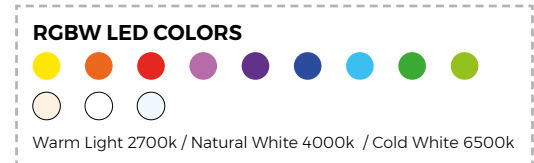

Unit with internal lighting with RGBW LED technology and remote control unit for switching colors. Available only in matte ice white finish. Remote control included.

RGBW LED DMX

Unit with internal lighting with RGBW LED technology and remote control unit for switching colors. Also controlled by DMX-1024 (wireless), enabling communication between one or more products simultaneously via the DMX transmitter (not included). There are two options to choose from: Professional XLR DMX and Home WIFI DMX.

Both options are available in various configurations:

1* DMX Wireless Standard Configuration.

2* DMX Wireless Customized Configuration.

WITH BATTERY

RGBW LED BATTERY

Unit with internal lighting with battery-powered RGBW LED technology. Includes charger and remote control for switching colors and charger. Available only in matte ice white finish.

RGBW LED DMX BATTERY

Unit with internal lighting with RGBW LED technology supplied by a battery (includes charger and remote control unit for switching colors). Also controlled by DMX-1024 (wireless), enabling communication between one or more products simultaneously via the DMX transmitter (not included). There are two options to choose from: Professional XLR DMX and Home WIFI DMX. (Remote control included).

Both options can have 2 different configurations:

1* DMX Wireless Standard Configuration.

2* DMX Wireless Customized Configuration.

Bluetooth Sound System ✨

Connect your smartphone or tablet via Bluetooth to the built in speakers.

- Sound systems 200W Dual component.

- Bluetooth Ready v.4.0.

- Input: AUX Jack 3,5 mm.

- USB Charger for portable gadget - Output 5V= 1500mA

Lightining

POWER SUPPLY

LED WHITE

- Simple color LEDs 4500 K

- 720 - 2800 LM Max. (Models subject to availability)

- 12 - 72 W Max. (Models subject o availability)

- Power supply: Mean Well / Class 2 / IN: 100-240V AC / 50-60Hz

- IEE: Class A

- IP65 / applicable for wet areas.

- Ta: 40°C

- 4-5 m. white cable Ho5RN-F 2G1 mm2 + Plug (EU - AUS - UK) ⚡ 🔌 ⚡ 🔌 ⚡ 🔌

- 4-5 m. white cable SJTW - 2 x AWG18 + Plug (USA) ⚡ 🔌

- CE / RoHS / UL

NANO LED WHITE

- Simple color LEDs 4500 K

- 40 LM

- 14 W Max.

- Wall Power supply: IN: 100-240V AC / 50-60Hz

- IEE: Class A

- IP20 / indoor use only

- Ta: 35°C

- 2 Meters transparent cable with hand switch + EU Plug ⚡ 🔌

- CE / RoHS

RGBW LED

- Multicolor LEDs RGBW

- Controller RF433 Mhz / 10-15 meters range

- 450 - 1100 LM Max. (Models subject to availability)

- 16 - 72 W Max. (Models subject to availability)

- Power supply: Mean Well / Class 2 / IN: 100-240V AC / 50-60Hz

- IEE: Class A

- IP65 / applicable for wet areas.

- Ta: 40°C

- 4-5 m. white cable Ho5RN-F 2G1 mm2 + Plug (EU - AUS - UK) ⚡ 🔌 ⚡ 🔌 ⚡ 🔌

- 4-5 m. white cable SJTW - 2 x AWG18 + Plug (USA) ⚡ 🔌

- CE / RoHS / UL

RGBW LED DMX

- Multicolor LEDs RGBW

- Controller RF433 Mhz / 10-15 meters range

- DMX 1024 decoder / 2.4Ghz wireless signal/ compatible with IOS or Android & Professional Installations.

- DMX 1024 decoder / 2.4 Ghz wireless signal.

-Home WiFi DMX wireless controller, compatible with IOS and Android (not included)

-Professional DMX wireless controller, connector XLR (not included)

- 450 - 1100 LM Max. (Models subject to availability)

- 12 - 72 W Max. (Models subject to availability)

- Power supply: Mean Well / Class 2 / IN: 100-240V AC / 50-60Hz

- IEE: Class A

- IP65 / applicable for wet areas.

- Ta: 40°C

- 4-5 m. white cable Ho5RN-F 2G1 mm2 + Plug (EU - AUS - UK) ⚡ 🔌 ⚡ 🔌 ⚡ 🔌

- 4-5 m. white cable SJTW - 2 x AWG18 + Plug (USA) ⚡ 🔌

- CE / RoHS / UL

BATTERY

BATTERY RGBW LED

- Multicolor LEDs RGBW

- Controller RF433 Mhz / 10-15 meters range

- 450 - 1100 LM Max. (depending on the model)

- 12 - 72 W Max. (depending on the model)

- Li-ion Battery 5.2.19 Ah (depending on the model) 12V / 6-8 h autonomy / Load 5h - 500 cycles

- Charger: 1.5A - 4A (depending on the model) IN: 100-240V AC / 50-60Hz

- IEE: Class A / CE / RoHS / IP65 (Suitable for wet areas)

- Ta: 40°C

BATTERY RGBW LED DMX

- Multicolor LEDs RGBW

- Controller RF433 Mhz / 10-15 meters range

- DMX 1024 decoder / 2.4 Ghz wireless signal.

-Home WiFi DMX wireless controller, compatible with IOS and Android (not included)

-Professional DMX wireless controller, connector XLR (not included)

- Li-ion Battery 5.2 - 19 Ah (depending on the model) 12V / 6-8 h autonomy / Load 5h - 500 cycles

- Charger: 1.5A - 4A (depending on the model) IN: 100-240V AC / 50-60Hz

- 1100 LM Max. (Models subject to availability)

- 12 - 72 W Max. (Models subject to availability)

- IEE: Class A / CE / RoHS / IP65 (Suitable for wet areas)