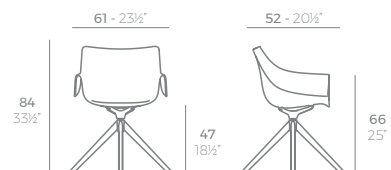

INSPIRING PROJECTS

DIMENSIONS

CHAIRS SILLAS

MANTA

MANTA Sillón Cantilever
MANTA Armchair Cantilever
ref. 65047

MANTA Sillón Giratorio
MANTA Armchair Swivel
ref. 65053

MANTA Sillón Giratorio con ruedas
MANTA Armchair Swivel with casters
ref. 65054