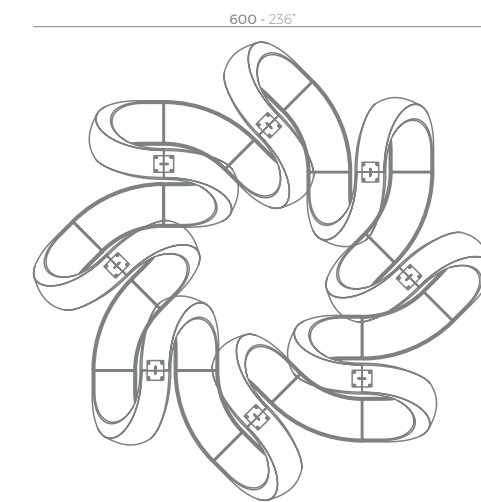

8 x 60007 AND - AND
8 x 60006 AND Banco - AND Bench