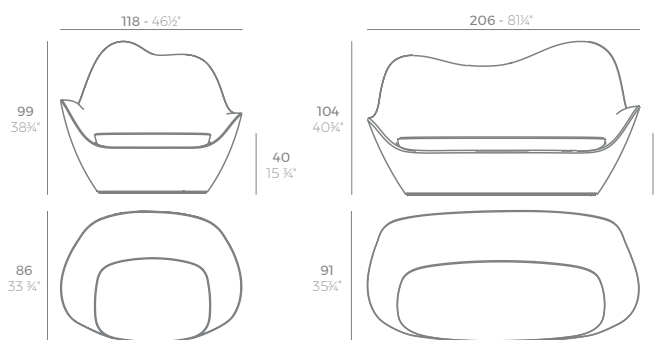

SABINAS

SABINAS Butaca
SABINAS Lounge Chair

SABINAS Sofá
SABINAS Sofa

	Basic Básico	Lacquered Lacado	White Led Cab. Led Blanco Cab.	RGBW Led Cab. Led RGBW Cab.	RGBW Led DMX Cab. Led RGBW DMX Cab.	RGBW Led Batt. Led RGBW Bat.	RGBW Led DMX Batt. Led RGBW DMX Bat.
Lounge Chair - Butaca	45007	45007F	45007W	45007L	45007D	45007Y	45007DY
Sofa - Sofá	45009	45009F	45009W	45009L	45009D	45009Y	45009DY