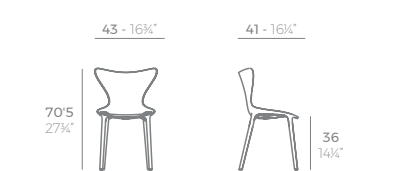

LOVE

LOVE Silla mini
LOVE Chair mini

Basic Básico	Lacquered Lacado
65043	65043F