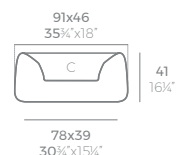

ORGANIC JARDINERAS

	Gal L	C= Ø x h in C= Ø x h cm	Basic Básico	Self-Watering Autorriego	Lacquered Lacado	White Led Cab. Led Blanco Cab.	RGBW Led Cab. Led RGBW Cab.	RGBW Led Batt. Led RGBW Bat.	RGBW Led DMX Cab. Led RGBW DMX Cab.	RGBW Led DMX Batt. Led RGBW DMX Bat.
Jardiniere 24 1/4" x 12 1/2" x 1 1/2" - Jardinerera 63x32x29 cm	2 - 8	7 1/2" x 14 1/2" x 4" - 19 x 37 x 10	42317A	42317R	42317RF	42317W	42317L	42317Y	42317D	42317DY
Jardiniere 35 1/4" x 18" x 16 1/4" - Jardinerera 91x46x41 cm	4 1/4 - 16	10 1/2" x 20 1/2" x 7 1/2" - 27 x 53 x 20	42318A	42318R	42318RF	42318W	42318L	42318Y	42318D	42318DY
Jardiniere 30" x 15" x 23 1/4" - Jardinerera 76x38x59 cm	4 1/4 - 16	9" x 17 1/2" x 5 1/2" - 23 x 45 x 14	42319A	42319R	42319RF	42319W	42319L	42319Y	42319D	42319DY