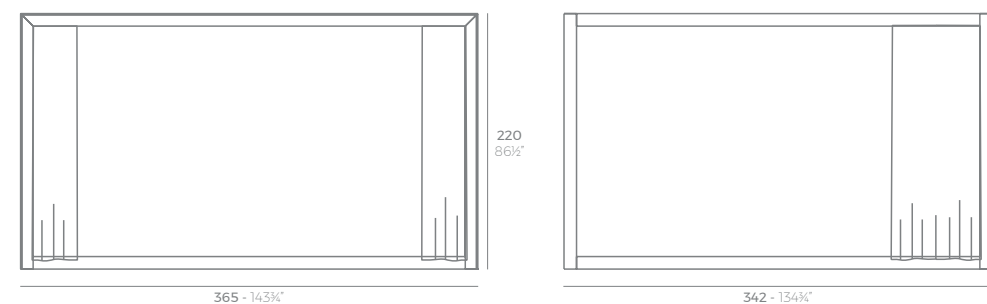

VELA Cenedor XL
VELA XL Pavilion
ref. 54128F