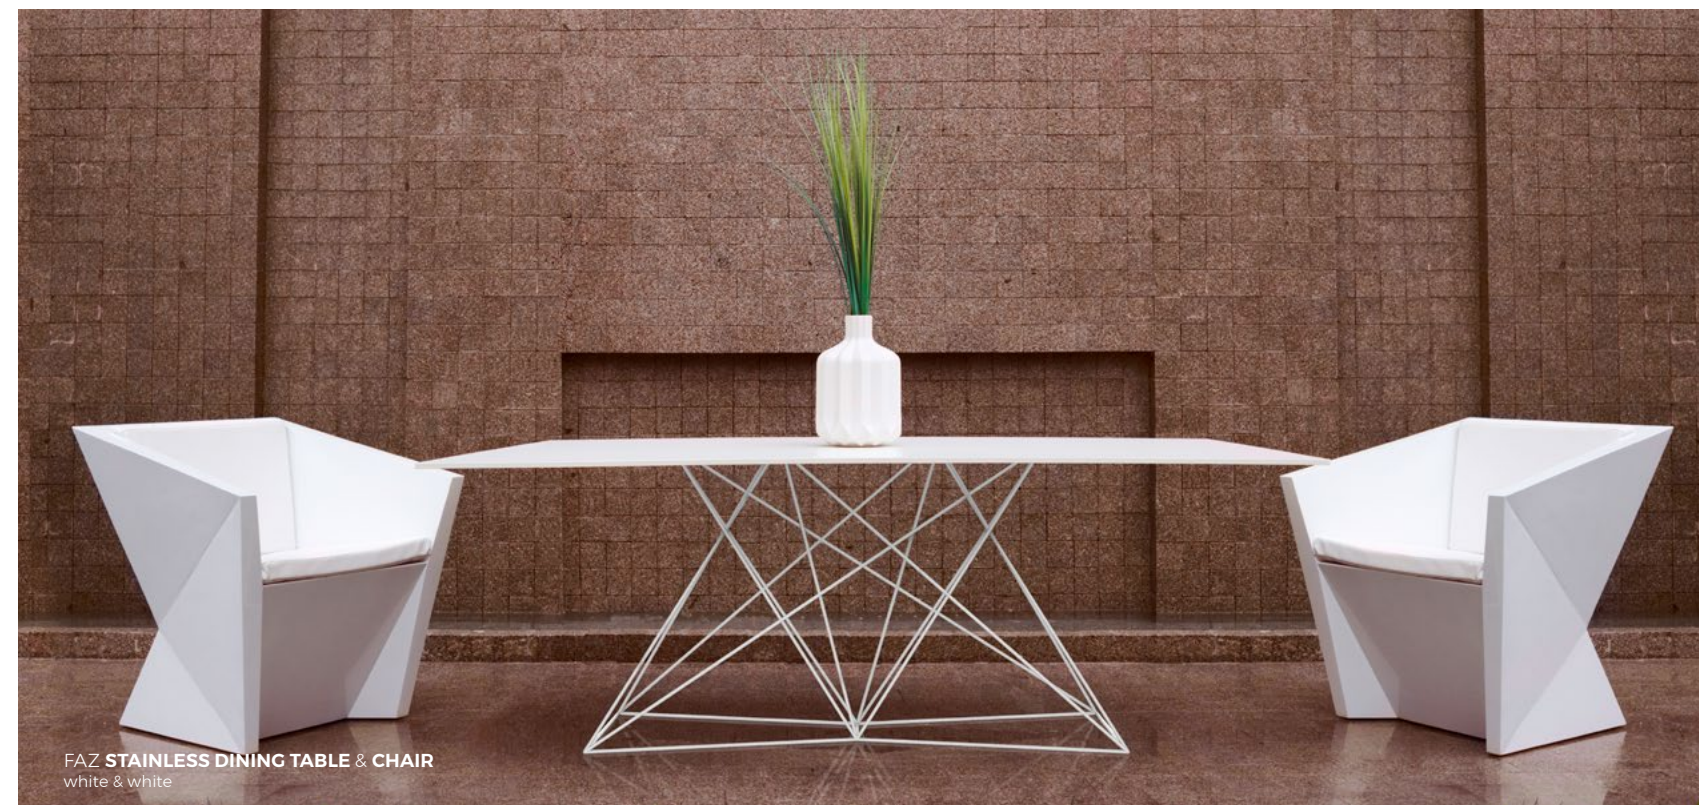

PIXEL **SECTIONAL SOFA + OTTOMANS**
 ecru base + anthracite & steel & gray glad fabric

FAZ
by Ramón Esteve

VONDOM

FAZ SECTIONAL SOFA & LOUNGE CHAIR & COFFEE TABLE
bronze + nautic bronze

FAZ CHAIRS & TABLE
white + clear PC legs + white table base + white 59 table top