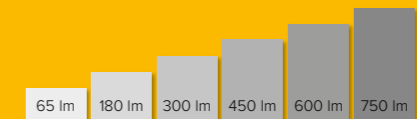

Dimstanden

NIEUW