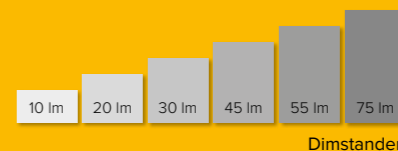

Tiga DL [209S]

Aluminium - Zwart

LED 5,5 W

3.000 K 10 - 75 lm

88 x 68 x 63 mm (H x B x D)

Ook te gebruiken als padverlichting.

Dimstanden