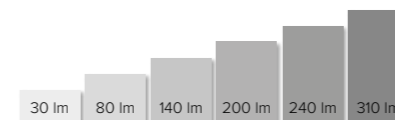

## Alon [221P]

Aluminium - Antraciet

LED 3,3 W

3.000 K 30 - 310 lm

700 x 64 x 160 mm (H x B x D)

Dimstanden

Nieuw in  
2023