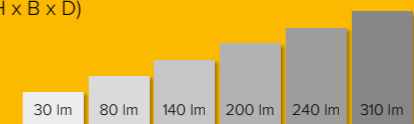

Alon [221P]

Aluminium - Antraciet

LED 3,3 W

3.000 K 30 - 310 lm

700 x 64 x 160 mm (H x B x D)

Dimstanden