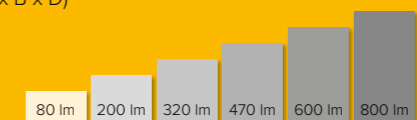

Castor 8 [179S]

Aluminium - Antraciet
LED 8 W
3.000 K 80 - 800 lm
95 x 60 x 115 mm (H x B x D)

Dimstanden