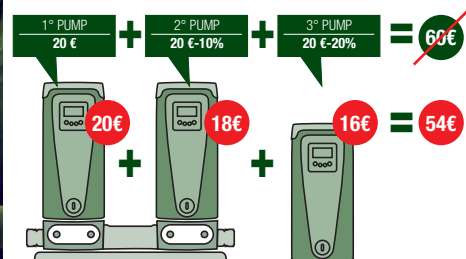

DATA RETENTION

Thanks to the comparison of performance levels during the various seasons of use, through the data log you can analyse the long-term operation of your system.

INCREASE YOUR SAVINGS!

THE MORE PUMPS YOU CONNECT, THE MORE YOU SAVE

Cost example of the DConnect service related to the installation in the photo.

DCONNECT DIGITAL SERVICES (NET PRICE)

DATA RETENTION 1 MONTH - MONITORING

BASIC PACKAGE								
1 YEAR SERVICE	1° PUMP	2° PUMP	3° PUMP	4° PUMP	5° PUMP	6° PUMP	7° PUMP	8° PUMP
SERVICE TOTAL	20 €	38 €	54 €	68 €	80 €	90 €	98 €	104 €
CODE	60198312	60198313	60198314	60198315	60198316	60198317	60198318	60198319

PLUS 36 PACKAGE								
3 YEARS SERVICE	1° PUMP	2° PUMP	3° PUMP	4° PUMP	5° PUMP	6° PUMP	7° PUMP	8° PUMP
SERVICE TOTAL	80 €	152 €	216 €	272 €	320 €	360 €	392 €	416 €
CODE	60198296	60198297	60198298	60198299	60198300	60198301	60198302	60198303