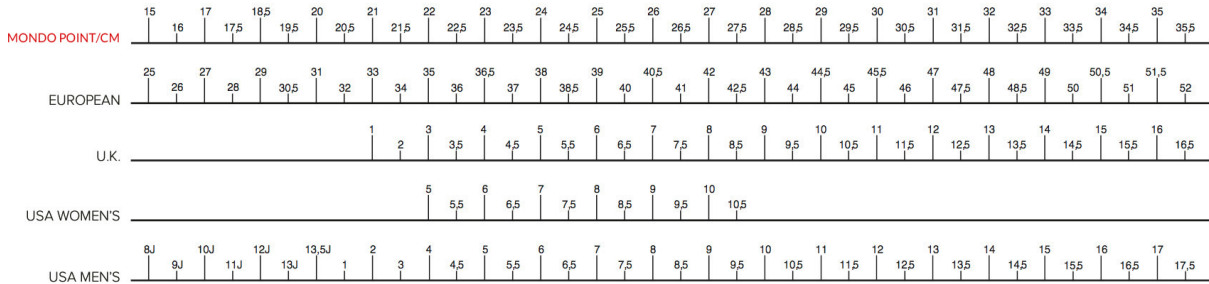

SIZING

SIZING CONVERSION

Rollerblade skates size is always measured according to the Mondo Point scale (calculated in centimeters). Please refer to our size conversion chart in order to find the equivalent in your respective sizing scale.

SIZE CONVERSION CHART

FIT

For our TWISTER and MAXXUM skates, we recommend our customers to buy a full size bigger than the other Rollerblade skates in order to enjoy a perfect fit.

KIDS SKATES SIZING

All our kids skates feature a 4 sizes expandable shell. You must refer to the information written on the box to know the size range. To enlarge the skate, press the button and slide the toe box forward.

MEASURE YOUR FEET