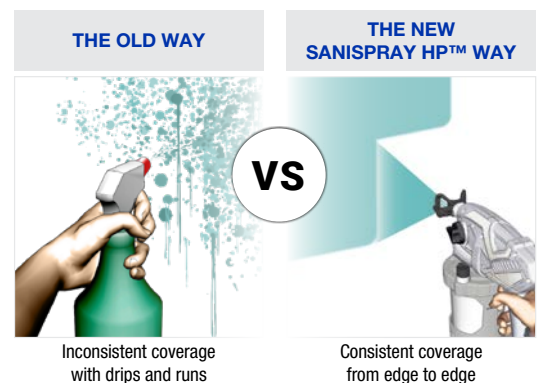

EXTENDED REACH TO SPRAY ANYWHERE

- Add up to 90m of hose (optional) to spray anywhere for high production applications.
- 40 cm tip extension to keep your hand and arm at a safe distance of the surface you want to sanitise

HIGH PRODUCTIVITY

- SaniSpray HP65 high productivity allows for faster applications

PORTABLE SELF-CONTAINED SYSTEM

- Carry sprayer and material together - Lid prevents splashes and spills while carrying

POWERFUL DC MOTOR

- DC motor with spark arrestor provides ability to Spray alcohol based (flammable) chemicals

ADJUSTABLE PRESSURE CONTROL

- Full range control delivers even coverage on specific objects or area fine misting

LIGHTWEIGHT SANISPRAY HP GUN

- Allows products to be applied faster to speed up disinfection process

POUR & GO 5.7L HOPPER

- Hopper delivers extended spray time along with self contained portability

RAC X® LP TIPS

- Reverse-A-Clean (RAC®)
- Low Pressure Spray Tips
- Choose from 3 spray tips to meet your coating's dwell time and atomization requirements (515 fine, 617 medium, 619 coarse high production spray tips)

PROX™ AIRLESS PISTON PUMP WITH PROXCHANGE™