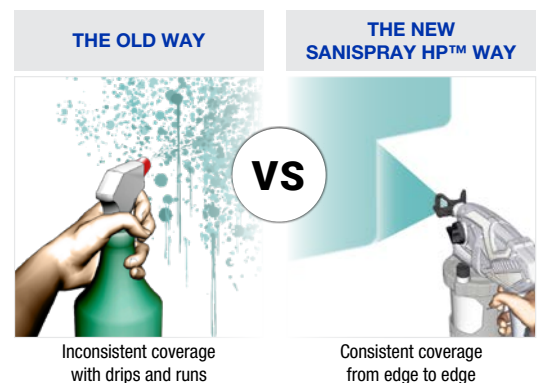

Sanitising surfaces needs to be done safe & efficient.

Use our SaniSpray HP20 and be assured that any surface is completely covered with disinfecting liquid, from edge to edge. With this sprayer you apply a 100% consistent coat of the right amount of disinfectant material on the complete surface you need to disinfect.