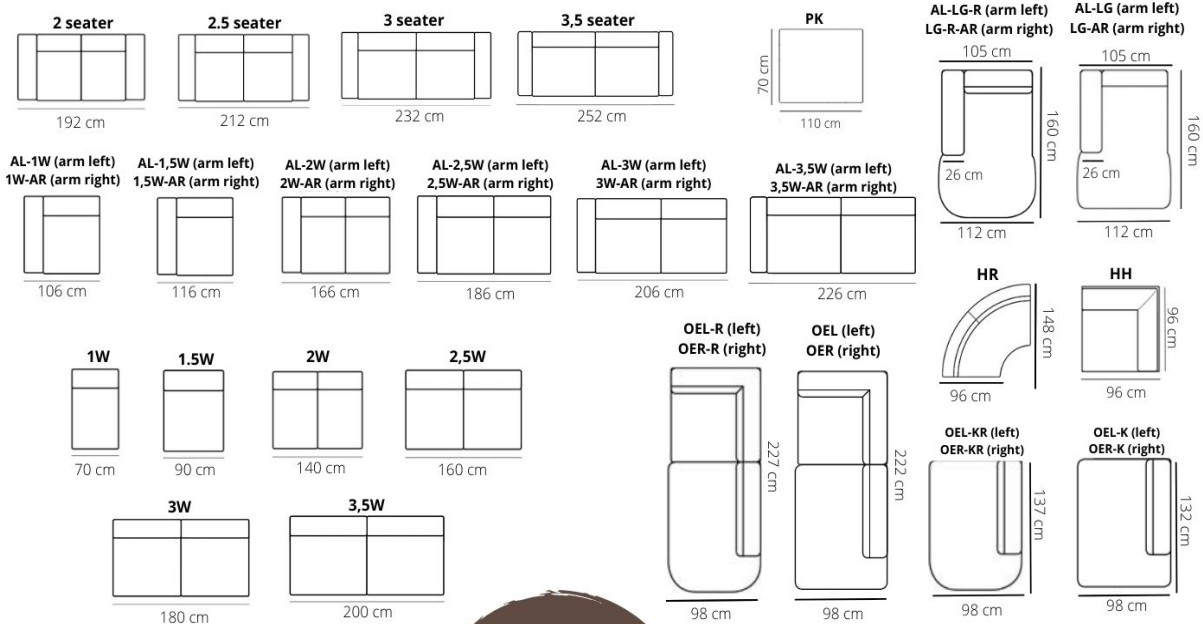

SHADOW

*Renegade Naturel (S2)

	LEATHER / LEER / CUIR			FABRIC / STOF / TISSU			
	<u>D</u>	<u>R</u>	<u>S</u>	<u>S1</u>	<u>S2</u>	<u>S3</u>	
2 seater	1.778	1.972	2.166	1.200	1.322	1.778	
2½ seater	1.922	2.108	2.324	1.288	1.394	1.922	
3 seater	2.044	2.238	2.478	1.456	1.588	2.044	
3½ seater	2.166	2.380	2.676	1.562	1.684	2.166	
1 seater with 1 armrest	1.004	1.048	1.118	752	794	1.004	
1½ seater with 1 armrest	1.160	1.214	1.292	876	920	1.160	
2 seater with 1 armrest	1.538	1.684	1.852	1.106	1.144	1.538	
2½ seater with 1 armrest	1.648	1.790	1.998	1.192	1.214	1.648	
3 seater with 1 armrest	1.804	1.972	2.166	1.360	1.396	1.804	
3½ seater with 1 armrest	1.922	2.090	2.310	1.466	1.490	1.922	
1 seater without armrest	1W	838	874	922	646	676	838
1½ seater without armrest	1,5W	1.002	1.042	1.102	772	806	1.002
2 seater without armrest	2W	1.394	1.538	1.694	1.054	1.084	1.394
2½ seater without armrest	2,5W	1.528	1.646	1.844	1.144	1.166	1.528
3 seater without armrest	3W	1.684	1.828	2.006	1.200	1.242	1.684
3½ seater without armrest	3,5W	1.804	1.948	2.152	1.350	1.386	1.804
right angle corner	HH	1.008	1.082	1.200	722	808	1.008
round corner	HR	1.852	1.934	2.050	1.440	1.488	1.852
longchair / armrest	LG	1.486	1.608	1.758	1.120	1.174	1.486
longchair round / armrest	LG-R	1.588	1.712	1.860	1.224	1.278	1.588
open island	OE	1.892	2.058	2.276	1.394	1.434	1.892
open island round	OE-R	1.994	2.160	2.380	1.498	1.536	1.994
open island small	OE-K	1.376	1.424	1.496	1.074	1.114	1.376
open island small round	OE-KR	1.498	1.546	1.616	1.178	1.212	1.498
hocker	PK	648	696	752	526	572	648
2½ seater / open island combi		3.540	3.848	4.274	2.586	2.648	3.540

SHADOW

ELEMENTS

STITCHING

flat seam

LEGS

NNA

black or alu

HEIGHT: 82 cm
DEPTH: 95 cm
SEAT DEPTH: 58 cm
SEAT HEIGHT: 47 cm
ARM HEIGHT: 65 cm