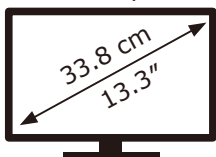

ENERG

PEPPER JOBS

XT1310F

7.5 kWh/1000h

ABC**D** EFG

9 kWh/1000h

1920 px

1080 px