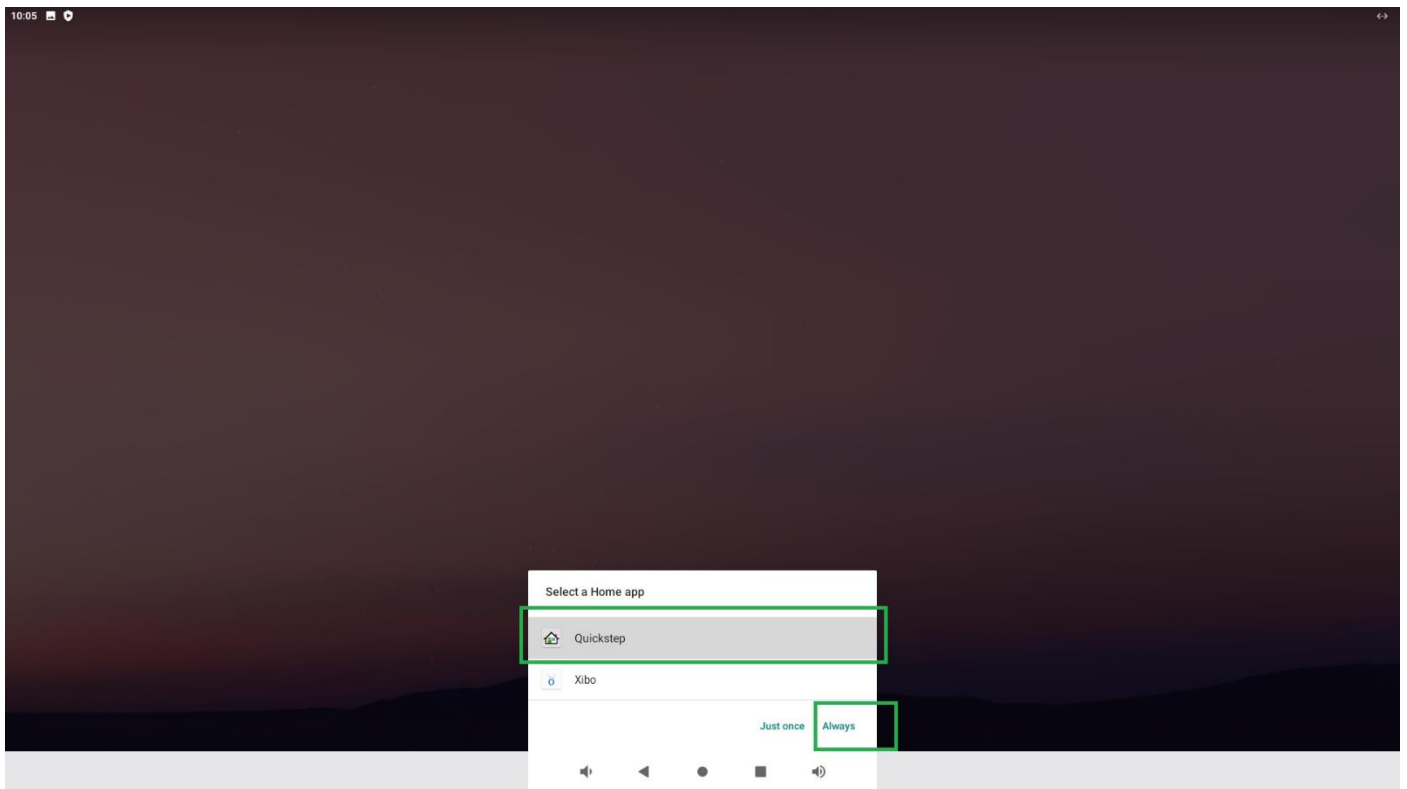

When you start up the X99-i Android 10 RK3399 for the first time.

You have to choose a Home app / Launcher. **You choose Quickstep (Always's)**

Power on/off

How do I use the Power on/off app.

Where can I find the rotation of the screen?