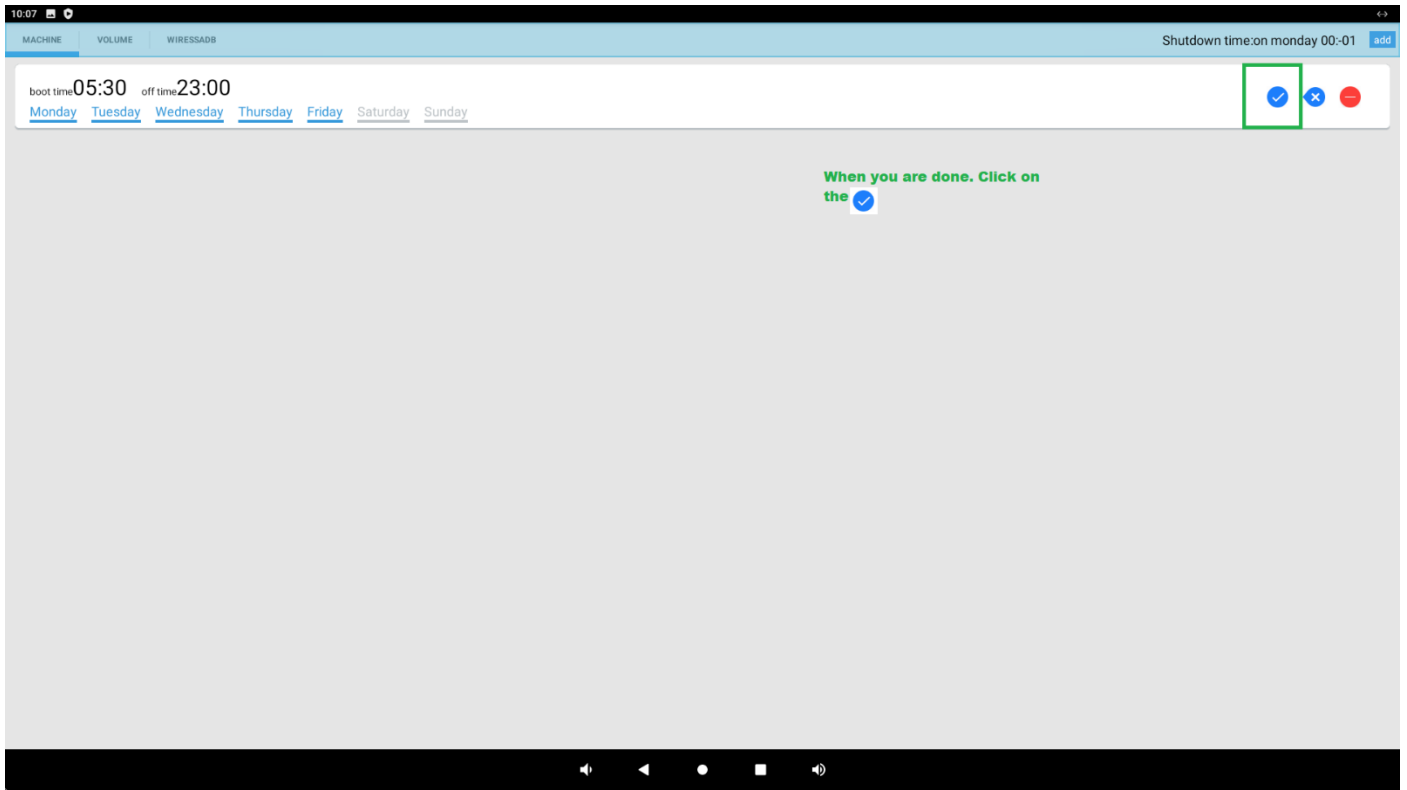

When you start up the X99-i Android 10 RK3399 for the first time.

You have to choose a Home app / Launcher. **You choose Quickstep (Always's)**

Power on/off

How do I use the Power on/off app.

Where can I find the rotation of the screen?