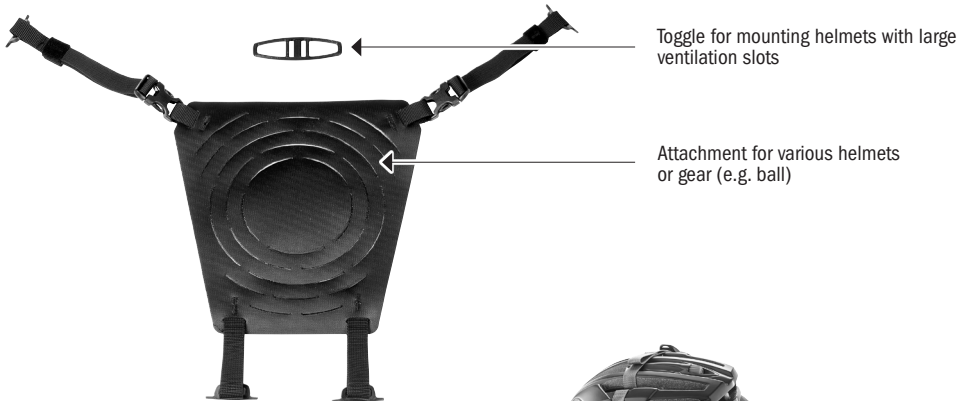

PRODUCT INFO

ATTACHMENT KIT FOR HELMETS

Universal attachment for helmets for mounting to Atrack backpacks

PVC
free

Application example:
Attachment Kit for Helmets (helmet toggle for fixing helmets with larger ventilation slots)

Application example:
Attachment Kit for Helmets (universal mounting for various helmets and gear)

Weight g/oz.

80/2.8

SPECIFICATIONS:

- + Universal attachment for mounting helmets and gear onto Atrack backpacks
- + Toggle shaped mounting designed for helmets with larger ventilation slots (e.g. bike helmet); toggle is placed on top closure strap of Atrack
- + Universal mounting for various helmets and gear (e.g. ball, rope) is fixed into Daisy chain of backpack, allows simultaneous use of daisy chain with compression straps

Contents: Attachment Kit for Helmets