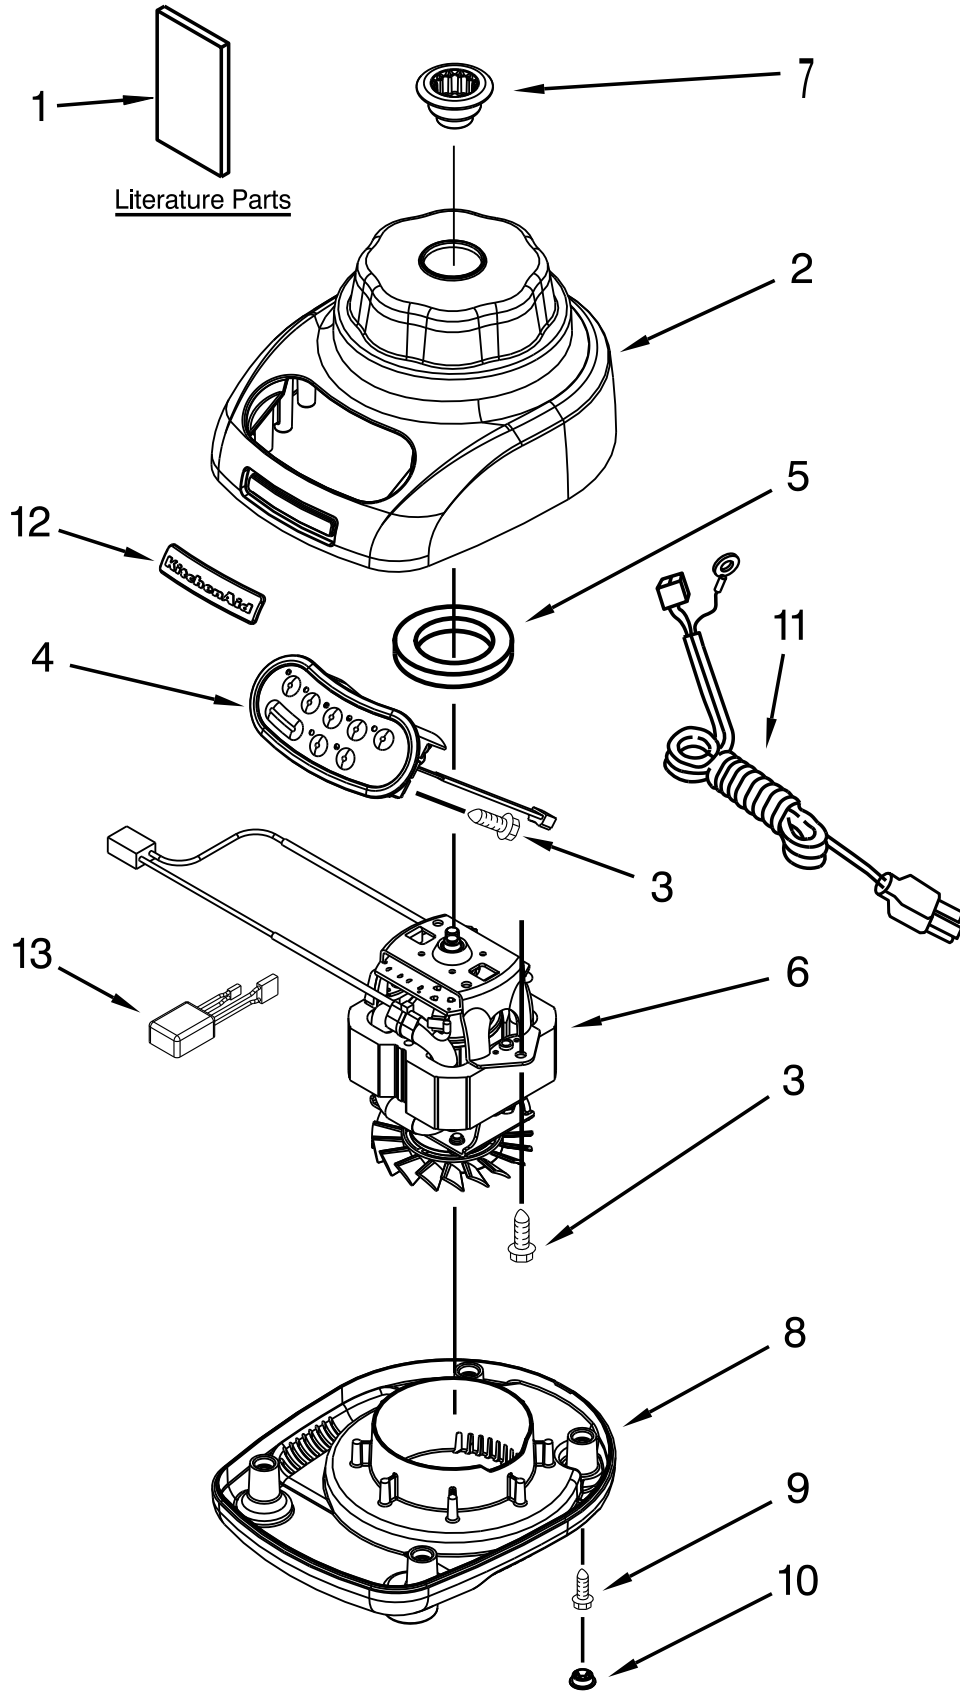

5-SPEED MIDLINE BLENDER 48 OZ. GLASS JAR

MODELS:

5KSB5553EAC0 (Almond Creme-Europe)
5KSB5553EER0 (Empire Red-Europe)
5KSB5553EOB0 (Onyx Black-Europe)
5KSB5553EWH0 (White-Europe)
5KSB5553EBU0 (Cobalt Blue-Europe)
5KSB5553ECR0 (Chrome-Europe)
5KSB5553EMY0 (Majestic Yellow-Europe)
5KSB5553ENK0 (Brushed Nickel-Europe)
5KSB5553EPK0 (Pink-Europe)
5KSB5553EGA0 (Green Apple-Europe)

UNIT PARTS

UNIT PARTS

<u>Illus. No.</u>	<u>Part No.</u>	<u>Description</u>
1		Literature Parts
	W10482505	Use and Care Guide
	W10391621	Use and Care Guide (International)
	W10756133	Use and Care Guide (Argentina)
2		Housing, Upper
	W10439006	Almond Creme
	W10438992	Empire Red
	W10438990	Onyx Black
	W10438989	White
	W10439004	Cobalt Blue
	W10291034	Chrome
	W10439003	Majestic Yellow
	W10291035	Brushed Nickel
	W10438995	Pink
	W10439014	Green Apple
	W10438994	Tangerine
	W10509261	Crystal Blue
	W10509262	Medallion Silver
	W10439013	Contour Silver
3	W10584177	Screw

<u>Illus. No.</u>	<u>Part No.</u>	<u>Description</u>
4		Control Assembly (Includes Overlay)
	W10291857	Silver
5	9709366	Seal, Motor
6	W10290347	Motor, 240 Volt, 5 Speed
7	W10279256	Coupling, Drive
8		Base
	W10153630	Almond Creme
	9709917	Empire Red
	9708937	Onyx Black
	9708890	White
	W10153582	Cobalt Blue
	W10153962	Majestic Yellow
	9709504	Pink
	W10391604	Green Apple
	9709503	Tangerine
	W10481519	Crystal Blue
	W10481520	Medallion Silver
9	W10001200	Screw
10		Foot, Rubber
	9708927	Grey
	W10524701	Black

ATTACHMENT PARTS

ATTACHMENT PARTS

<u>Illus. No.</u>	<u>Part No.</u>	<u>Description</u>
1		Lid Assembly (Includes Cap)
	W10236600	Almond Creme
	W10236597	Empire Red
	9709363	Onyx Black
	W10415986	White
	W10236601	Cobalt Blue
	W10236599	Majestic Yellow
	W10236598	Pink
	W10378270	Green Apple
	W10236602	Tangerine
	W10476251	Crystal Blue