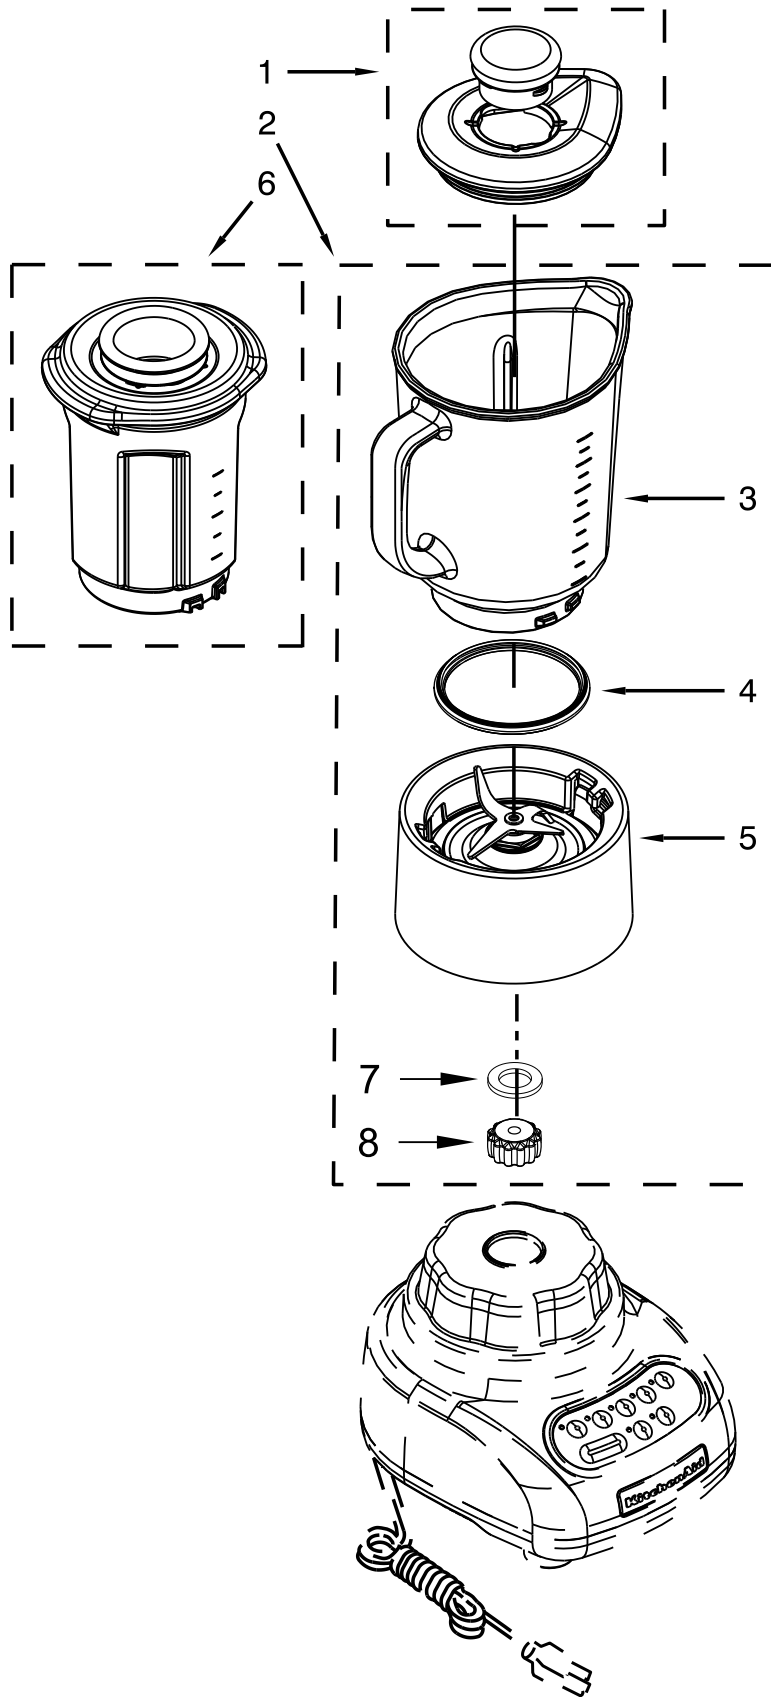

UNIT PARTS

UNIT PARTS

<u>Illus. No.</u>	<u>Part No.</u>	<u>Description</u>
1		Literature Parts
	W10482505	Use and Care Guide
	W10391621	Use and Care Guide (International)
	W10756133	Use and Care Guide (Argentina)
2		Housing, Upper
	W10439006	Almond Creme
	W10438992	Empire Red
	W10438990	Onyx Black
	W10438989	White
	W10439004	Cobalt Blue
	W10291034	Chrome
	W10439003	Majestic Yellow
	W10291035	Brushed Nickel
	W10438995	Pink
	W10439014	Green Apple
	W10438994	Tangerine
	W10509261	Crystal Blue
	W10509262	Medallion Silver
	W10439013	Contour Silver
3	W10584177	Screw

<u>Illus. No.</u>	<u>Part No.</u>	<u>Description</u>
4		Control Assembly (Includes Overlay)
	W10291857	Silver
5	9709366	Seal, Motor
6	W10290347	Motor, 240 Volt, 5 Speed
7	W10279256	Coupling, Drive
8		Base
	W10153630	Almond Creme
	9709917	Empire Red
	9708937	Onyx Black
	9708890	White
	W10153582	Cobalt Blue
	W10153962	Majestic Yellow
	9709504	Pink
	W10391604	Green Apple
	9709503	Tangerine
	W10481519	Crystal Blue
	W10481520	Medallion Silver
9	W10001200	Screw
10		Foot, Rubber
	9708927	Grey
	W10524701	Black

ATTACHMENT PARTS

ATTACHMENT PARTS

<u>Illus. No.</u>	<u>Part No.</u>	<u>Description</u>
1		Lid Assembly (Includes Cap)
	W10236600	Almond Creme
	W10236597	Empire Red
	9709363	Onyx Black
	W10415986	White
	W10236601	Cobalt Blue
	W10236599	Majestic Yellow
	W10236598	Pink
	W10378270	Green Apple
	W10236602	Tangerine
	W10476251	Crystal Blue