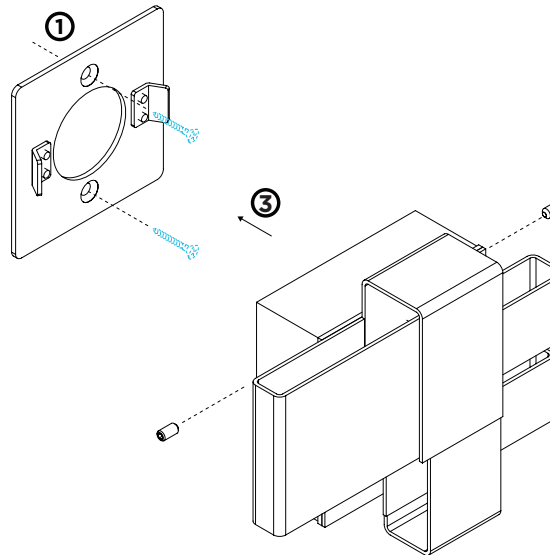

ARZY

05-Jun-2016

1.0 6W | 220-240VAC | 50-60Hz | COB 3-step | incl. power supply

LED

3000K | >80CRI | 380lm

white texture
chrome
black texture

325163W4
325163C4
325163B4

wall plate dimensions

DIMENSIONS

MOUNTING INSTRUCTION

- 1 Attach the wall plate to the wall with screws

POWER CONNECTION

- 2 Interior: STANDARD version

- 3 Fixate the ARZY cover on the wall plate with the side screws

WEVER & DUCRÉ
LIGHTING