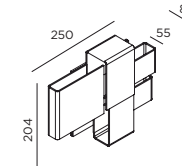

ARZY

05-Jun-2016

1.0 6W | 220-240VAC | 50-60Hz | COB 3-step | incl. power supply

LED

3000K | >80CRI | 380lm

white texture
chrome
black texture

325163W4
325163C4
325163B4

wall plate dimensions

DIMENSIONS

MOUNTING INSTRUCTION

- 1 Attach the wall plate to the wall with screws

POWER CONNECTION

- 2 Interior: STANDARD version

- 3 Fixate the ARZY cover on the wall plate with the side screws

WEVER & DUCRÉ
LIGHTING