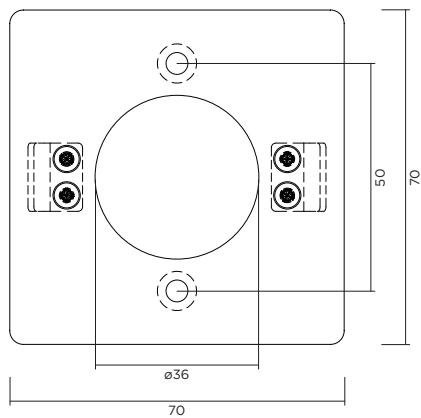

ARZY

05-Jun-2016

1.0 6W | 220-240VAC | 50-60Hz | COB 3-step | incl. power supply

LED

3000K | >80CRI | 380lm

white texture
chrome
black texture

325163W4
325163C4
325163B4

wall plate dimensions

DIMENSIONS

MOUNTING INSTRUCTION

- 1 Attach the wall plate to the wall with screws

POWER CONNECTION

- 2 Interior: STANDARD version

- 3 Fixate the ARZY cover on the wall plate with the side screws

WEVER & DUCRÉ
LIGHTING