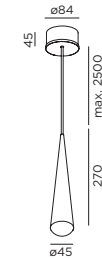

CONE

31-Jan.-2018

1.0

LED 8W | 220-240V | 50-60Hz | COB 3-step | incl. PS | phase-cut dim

CE IP20 960°C 0,3m 36°

2700K | >80CRI | 480lm

white texture

200184W2

chrome

200184C2

black texture

200184B2

baldachin dimensions

DIMENSIONS

MOUNTING INSTRUCTION

- ① Remove the top cover
- ② Fixate the baldachin to the ceiling with screws

POWER CONNECTION

- ③ Connect the power supply

Interior: STANDARD version

- ④ Close the cover of baldachin.

(You have to turn the cover counterclockwise a quarter in order to loosen it from the baldachin and mounting back on is by turning clockwise.)