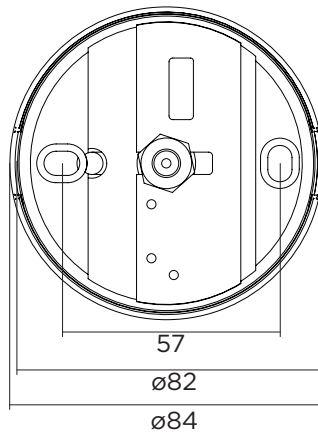

CONE

31-Jan.-2018

1.0

LED 8W | 220-240V | 50-60Hz | COB 3-step | incl. PS | phase-cut dim

CE IP20 960°C 0,3m 36°

2700K | >80CRI | 480lm

white texture

200184W2

chrome

200184C2

black texture

200184B2

baldachin dimensions

DIMENSIONS

MOUNTING INSTRUCTION

- ① Remove the top cover
- ② Fixate the baldachin to the ceiling with screws

POWER CONNECTION

- ③ Connect the power supply

Interior: STANDARD version

- ④ Close the cover of baldachin.

(You have to turn the cover counterclockwise a quarter in order to loosen it from the baldachin and mounting back on is by turning clockwise.)