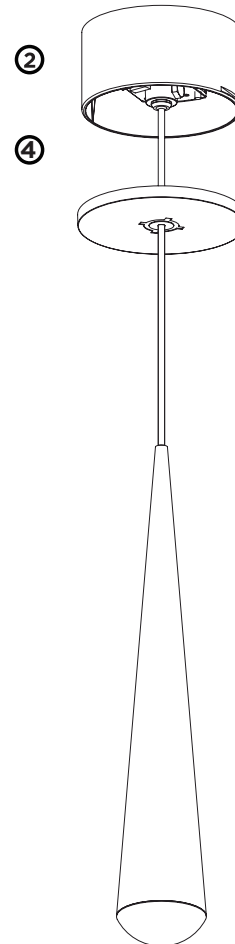

CONE

31-Jan.-2018

1.0

LED 8W | 220-240V | 50-60Hz | COB 3-step | incl. PS | phase-cut dim

CE IP20 960°C 0,3m 36°

2700K | >80CRI | 480lm

white texture

200184W2

chrome

200184C2

black texture

200184B2

baldachin dimensions

DIMENSIONS

MOUNTING INSTRUCTION

- ① Remove the top cover
- ② Fixate the baldachin to the ceiling with screws

POWER CONNECTION

- ③ Connect the power supply

Interior: STANDARD version

- ④ Close the cover of baldachin.

(You have to turn the cover counterclockwise a quarter in order to loosen it from the baldachin and mounting back on is by turning clockwise.)