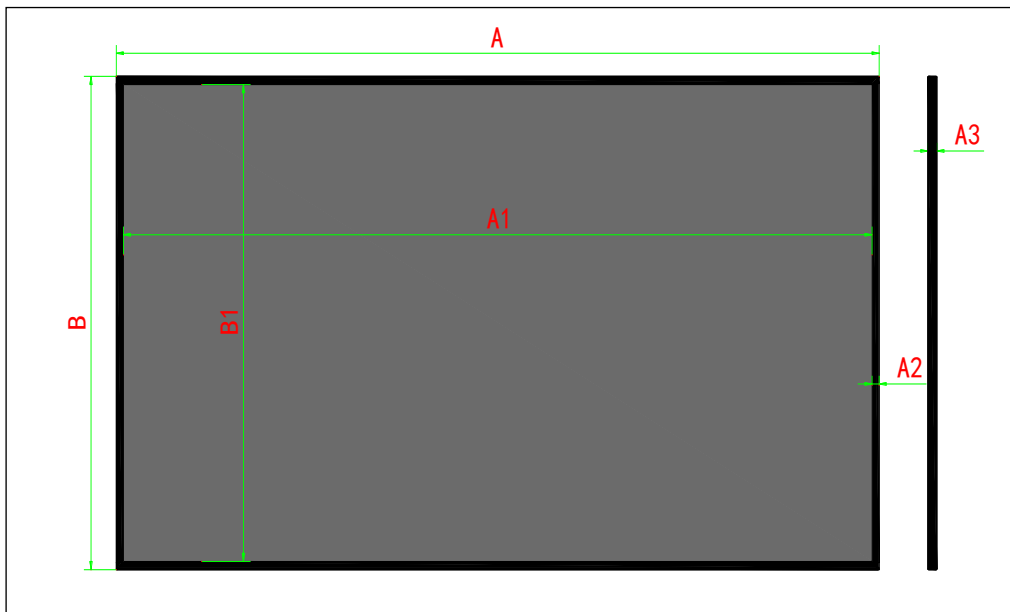

Elite Screens - Line drawing and dimension table

Aeon FALR5 Series

V11082022AZ

Unit: mm

Model no	Screen material	Screen Diagonal	Aspect Ratio	Screen Width (A)	View Width (A1)	Bezel trim width (A2)	Screen thickness (A3)	Screen Height (B)	View Height (B1)	Support bar length
AR100H2-FALR5	FALR5	100	16:9	2244	2214	15	25	1275	1245	1138
AR120H2-FALR5	FALR5	120	16:9	2687	2657	15	25	1524	1494	1387

Unit: inch

Model no	Screen material	Screen Diagonal	Aspect Ratio	Screen Width (A)	View Width (A1)	Bezel trim width (A2)	Screen thickness (A3)	Screen Height (B)	View Height (B1)	Support bar length
AR100H2-FALR5	FALR5	100	16:9	88,3	87,2	0,6	1,0	50,2	49,0	44,8
AR120H2-FALR5	FALR5	120	16:9	105,8	104,6	0,6	1,0	60,0	58,8	54,6

Note : Data Error be ±1"